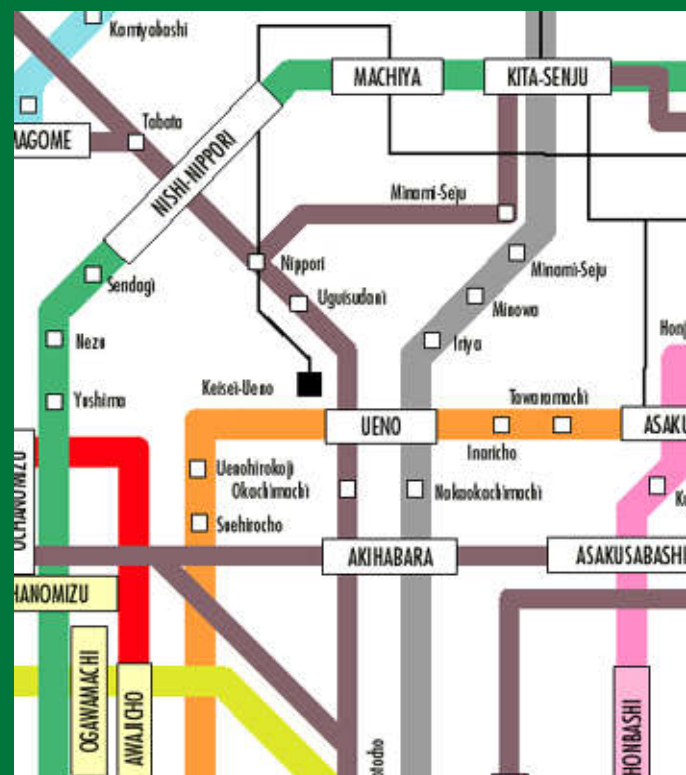

### LEGEND

- GINZA LINE
- MARUNOUCHI LINE
- HIBIYA LINE
- TOZAI LINE
- CHYODA LINE
- YURAKUCHO LINE
- HANZOMON LINE
- TOEI ASAKUSA LINE
- TOEI MITA LINE
- TOEI SHINJUKU LINE
- JAPAN RAILWAYS
- OTHER RAILWAYS
- NISHI-FUNABASHI JUNCTIONS
- BAKUROYOYOKOYAMA JUNCTIONS TO RAILWAYS (coloured to show linkages)
- STATIONS