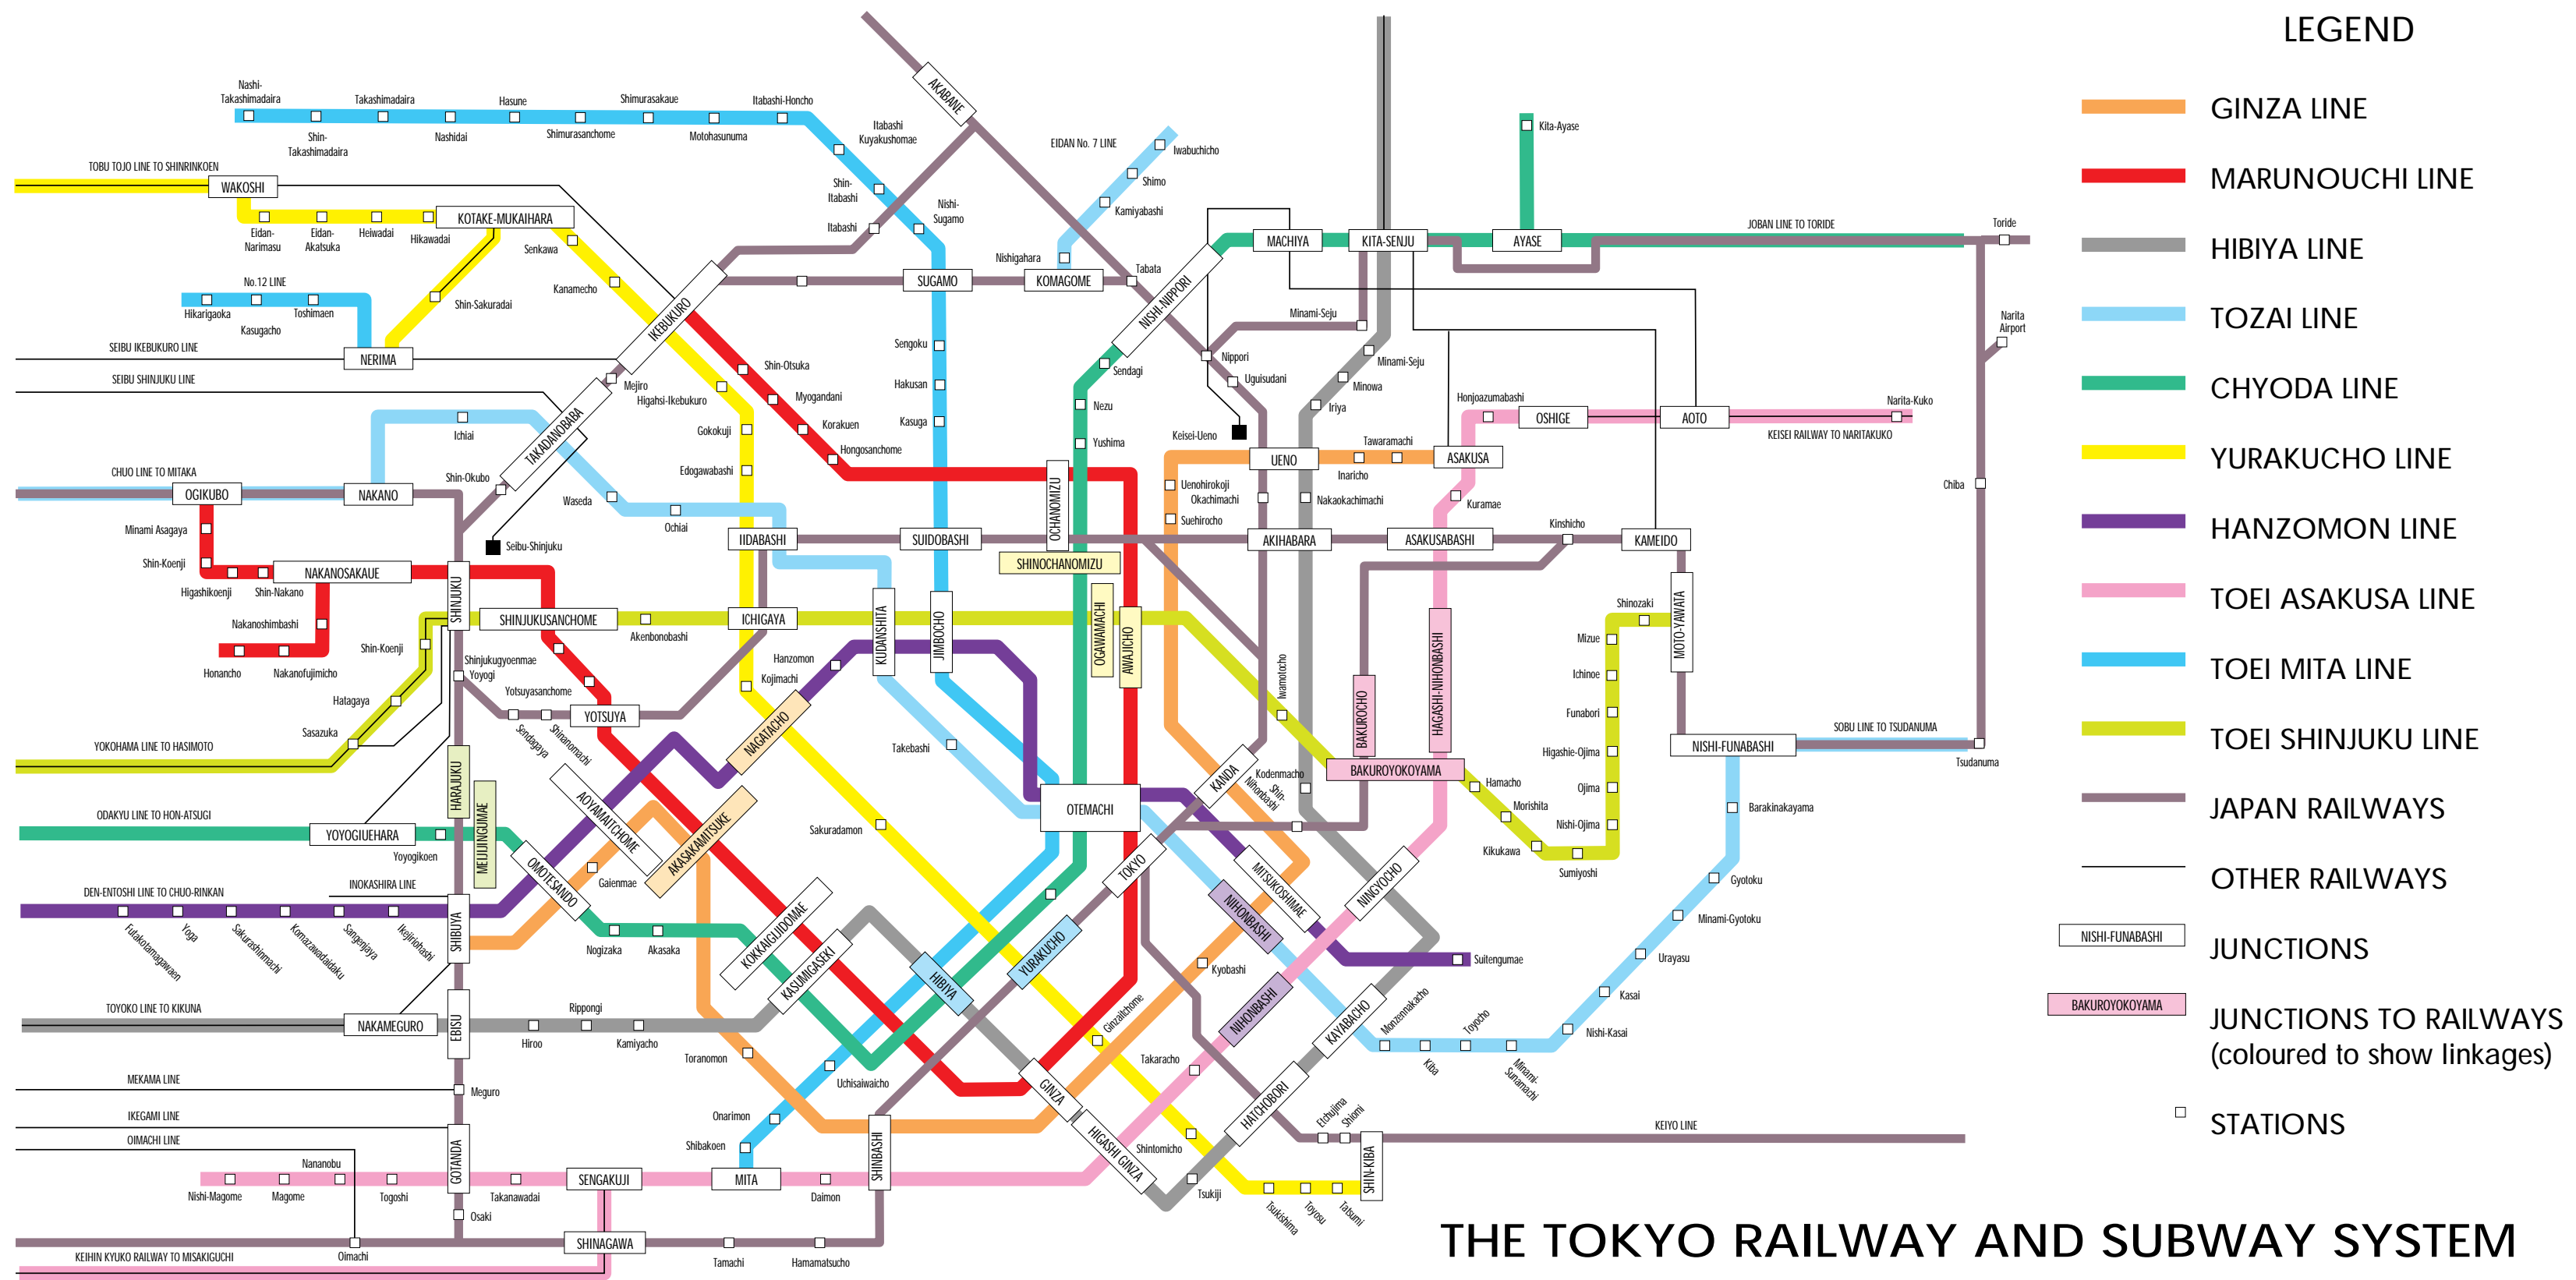

### LEGEND

- GINZA LINE
- MARUNOUCHI LINE
- HIBIYA LINE
- TOZAI LINE
- CHYODA LINE
- YURAKUCHO LINE
- HANZOMON LINE
- TOEI ASAKUSA LINE
- TOEI MITA LINE
- TOEI SHINJUKU LINE
- JAPAN RAILWAYS
- OTHER RAILWAYS
- NISHI-FUNABASHI JUNCTIONS
- BAKUROYOYOKOYAMA JUNCTIONS TO RAILWAYS (coloured to show linkages)
- STATIONS