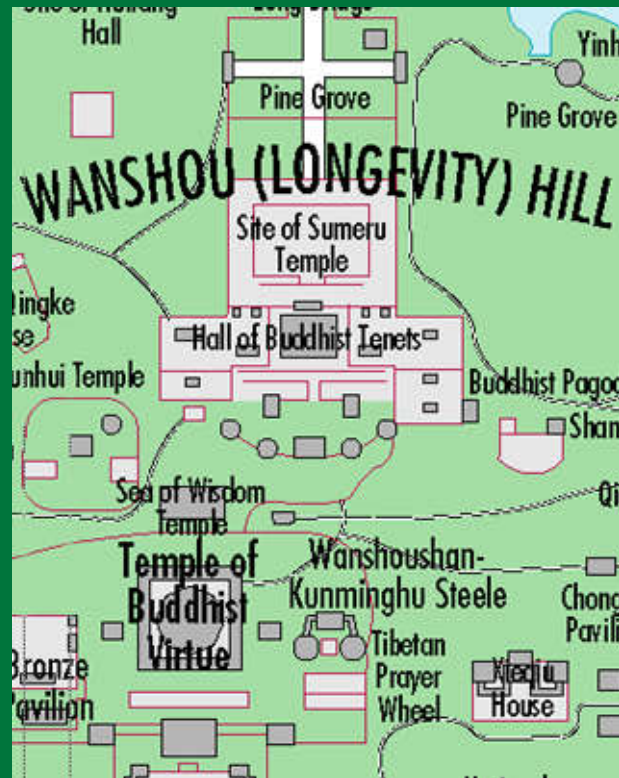

# Street Scape

THE STREET GUIDE AND MAP OF  
OF  
Beijing's  
Summer Palace

Weller

19101

Although every effort has been made to ensure that the information contained in this map is up to date and accurate, the author and publisher can accept no liability for the consequence of any mistake or error in content or representation. We would gratefully receive information concerning errors or omissions. Please contact the publisher with changes.