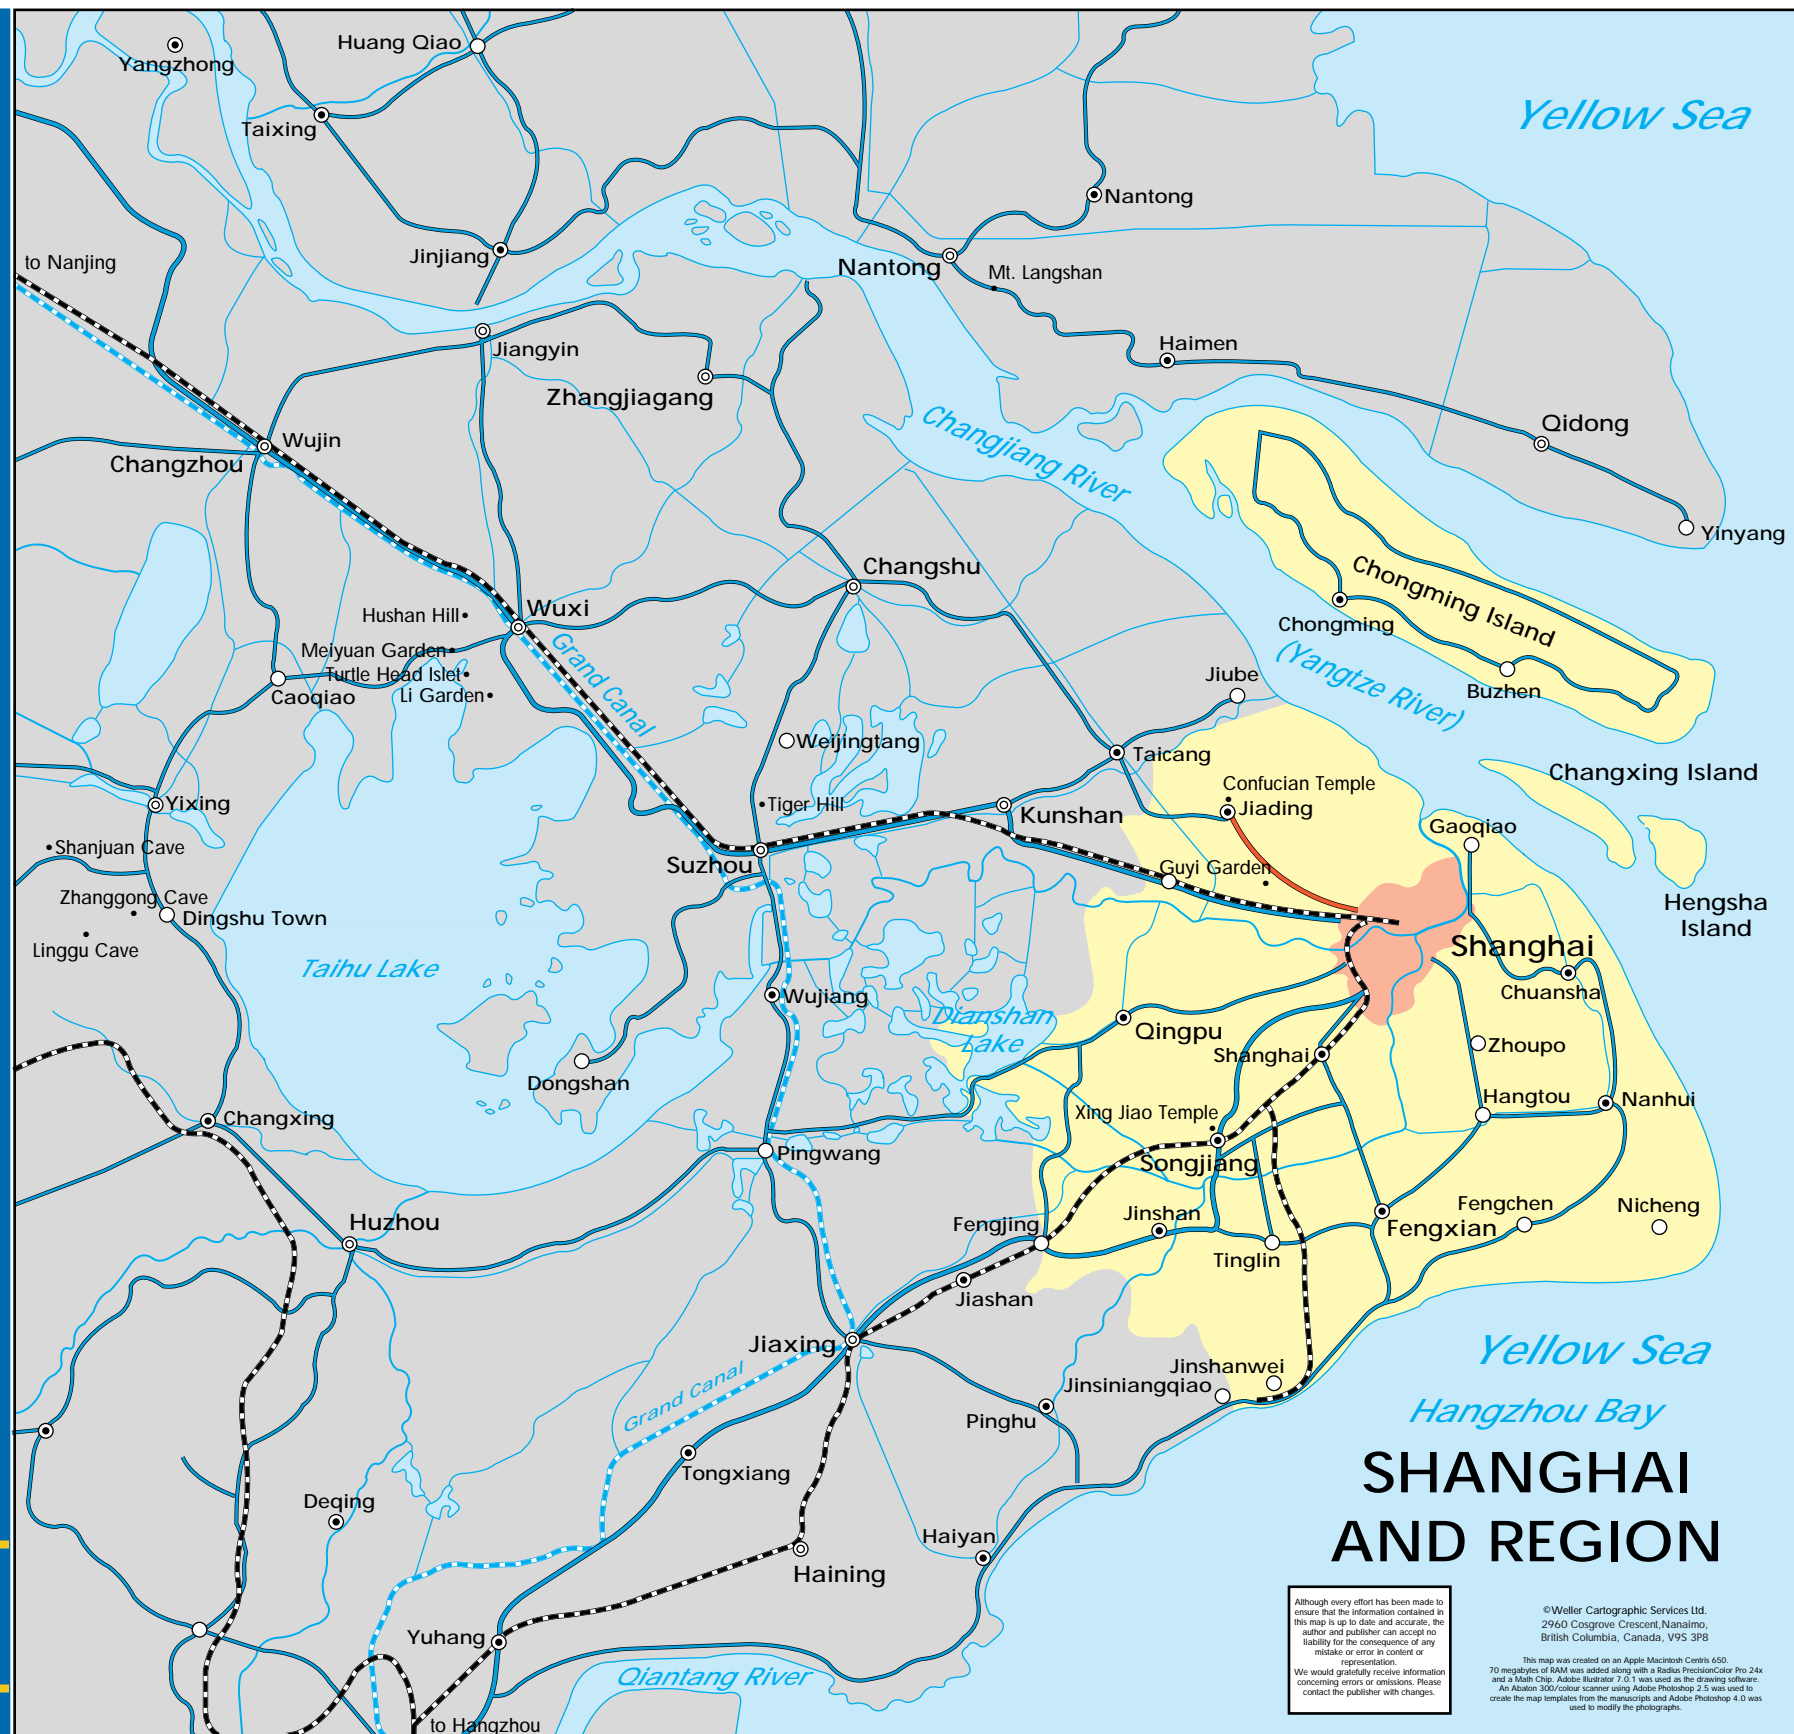

Weller

19103

WELLER CARTOGRAPHIC SERVICES LTD.'S

Shanghai Region