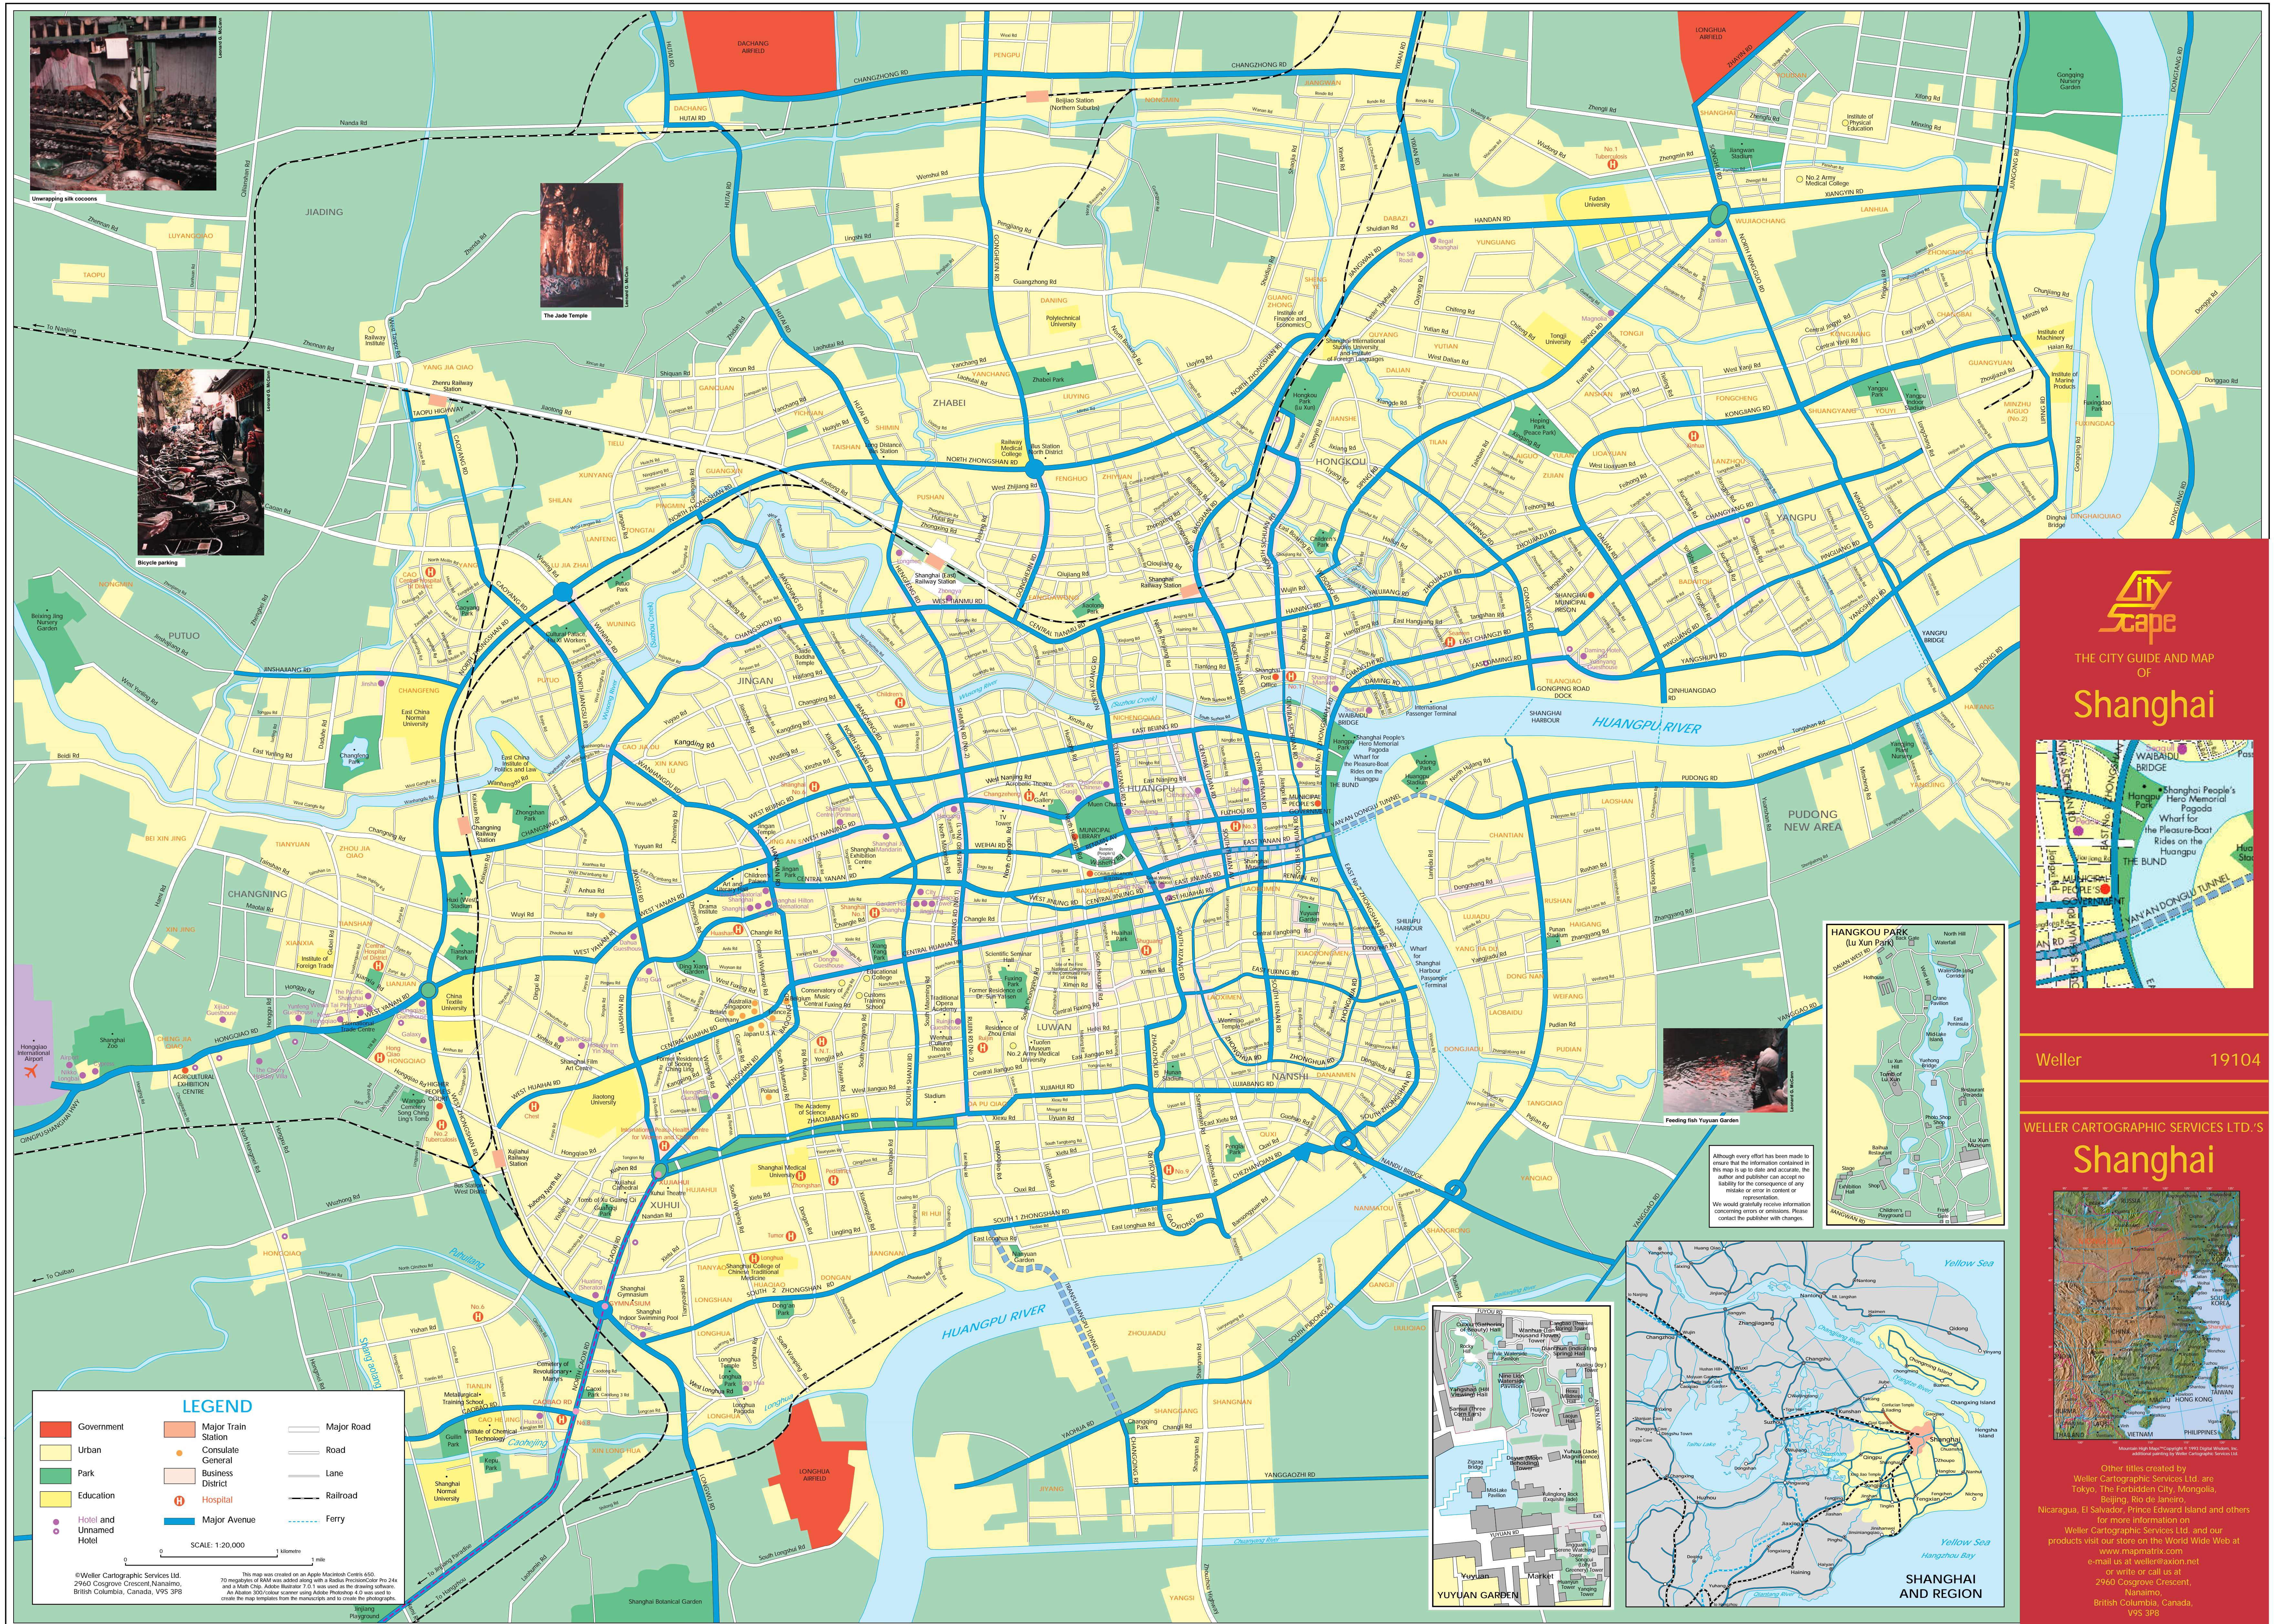

Cityscape
THE CITY GUIDE AND MAP OF
Shanghai

Weller 19104

WELLER CARTOGRAPHIC SERVICES LTD.'S
Shanghai

Other titles created by Weller Cartographic Services Ltd. are Tokyo, The Forbidden City, Mongolia, Beijing, Rio de Janeiro, Nicaragua, El Salvador, Prince Edward Island and others for more information on Weller Cartographic Services Ltd. and our products visit our store on the World Wide Web at www.mapmatrix.com e-mail us at weller@mapmatrix.com or write or call us at 2960 Cosgrove Crescent, Nanaimo, British Columbia, Canada, V9S 3P8. Publisher's enquires accepted.

LEGEND

	Government		Major Train Station		Major Road
	Urban		Consulate		Road
	Park		General		Lane
	Education		Business District		Railroad
	Hotel and Unnamed Hotel		Hospital		Ferry

SCALE: 1:20,000
0 1 kilometer 1 mile

This map was created on an Apple Macintosh using the Adobe Photoshop 4.0 software. All rights reserved. No part of this map may be reproduced without the written permission of Weller Cartographic Services Ltd. An Adobe 300 dpi laser printer using Adobe Photoshop 4.0 was used to create the map templates from the manuscript and to create the photographs.