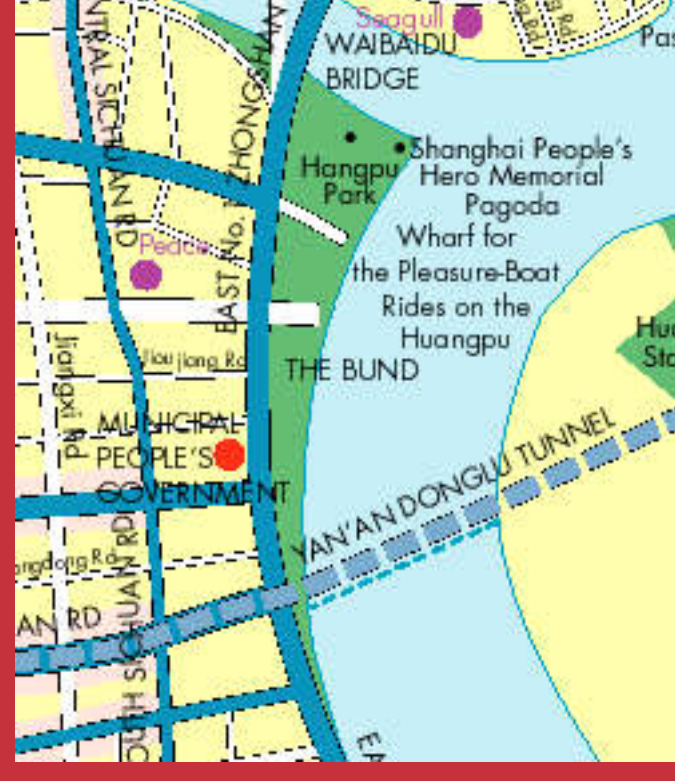

© Weller Cartographic Services Ltd. 2960 Cosgrove Crescent, Nanaimo, British Columbia, Canada, V9S 3P8