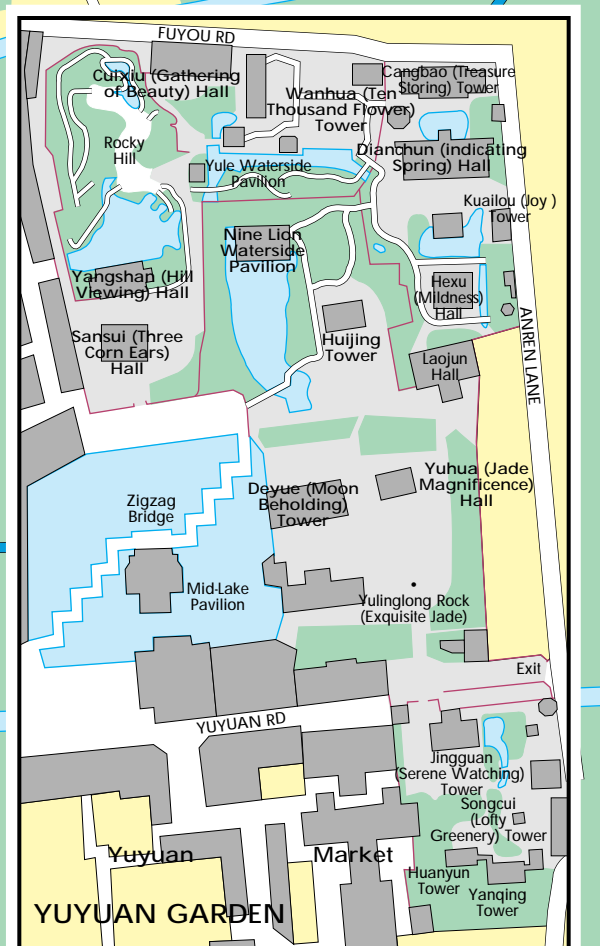

© Weller Cartographic Services Ltd. 2960 Cosgrove Crescent, Nanaimo, British Columbia, Canada, V9S 3P8