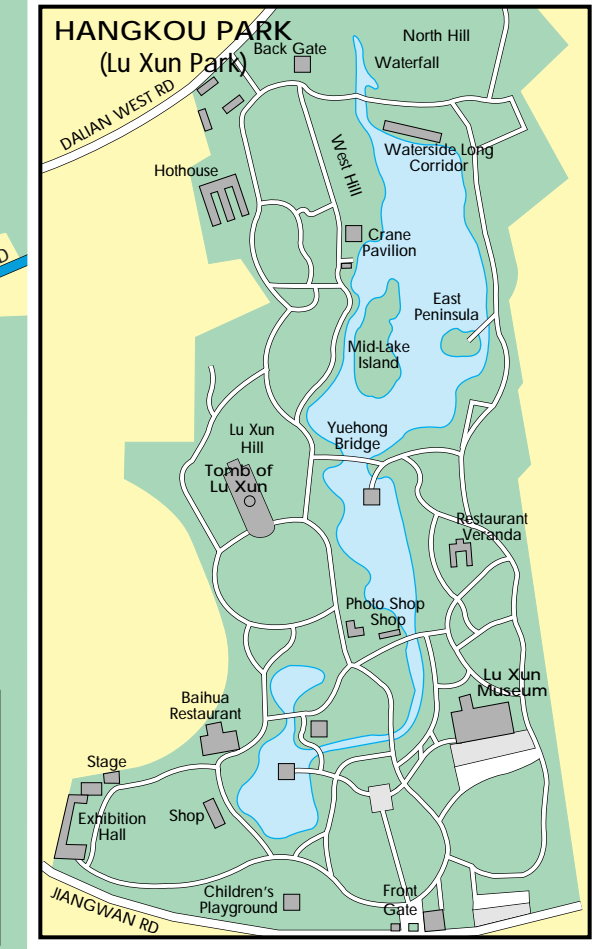

© Weller Cartographic Services Ltd. 2960 Cosgrove Crescent, Nanaimo, British Columbia, Canada, V9S 3P8