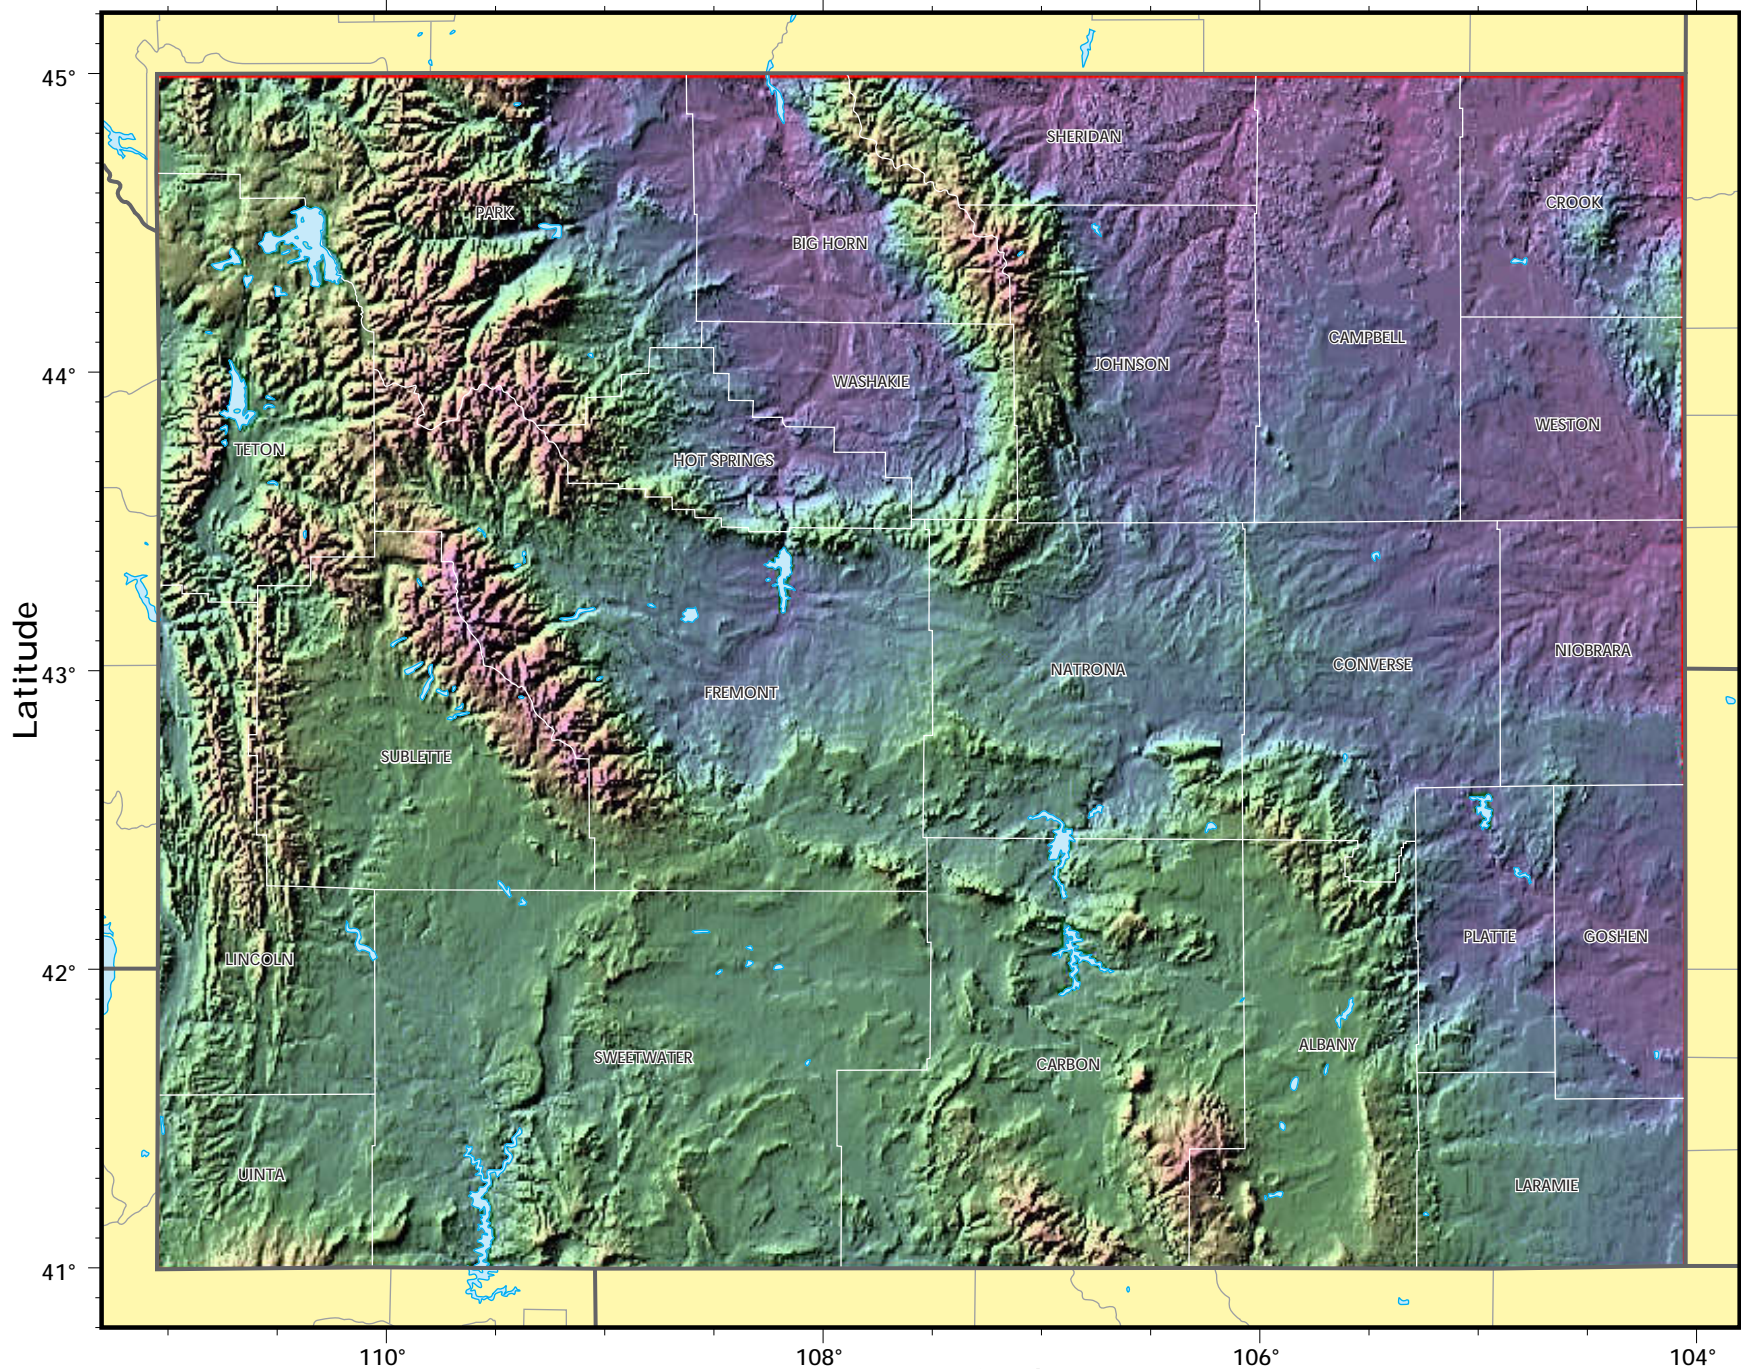

Wyoming

shaded relief model ©1995 Ray Sterner, Johns Hopkins University, Applied Physics Laboratory
cartography ©Weller Cartographic Services Ltd.