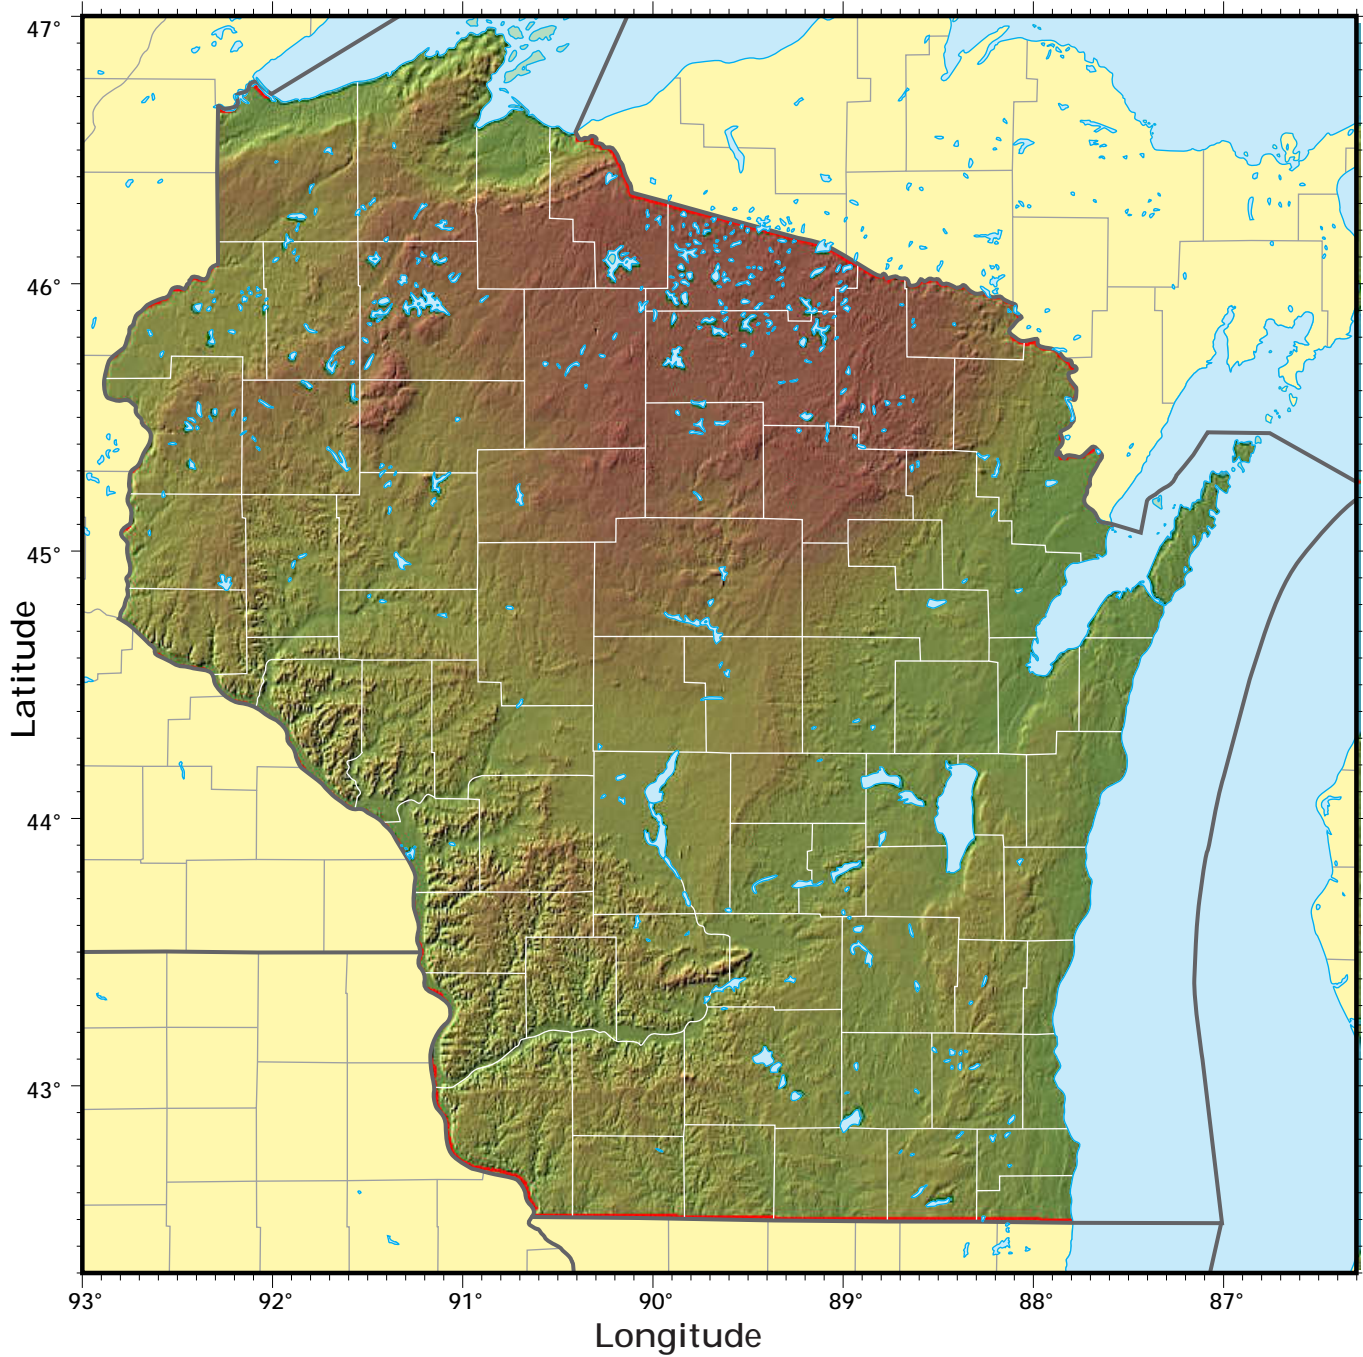

Wisconsin

shaded relief model ©1995 Ray Sterner, Johns Hopkins University, Applied Physics Laboratory
cartography ©Weller Cartographic Services Ltd.