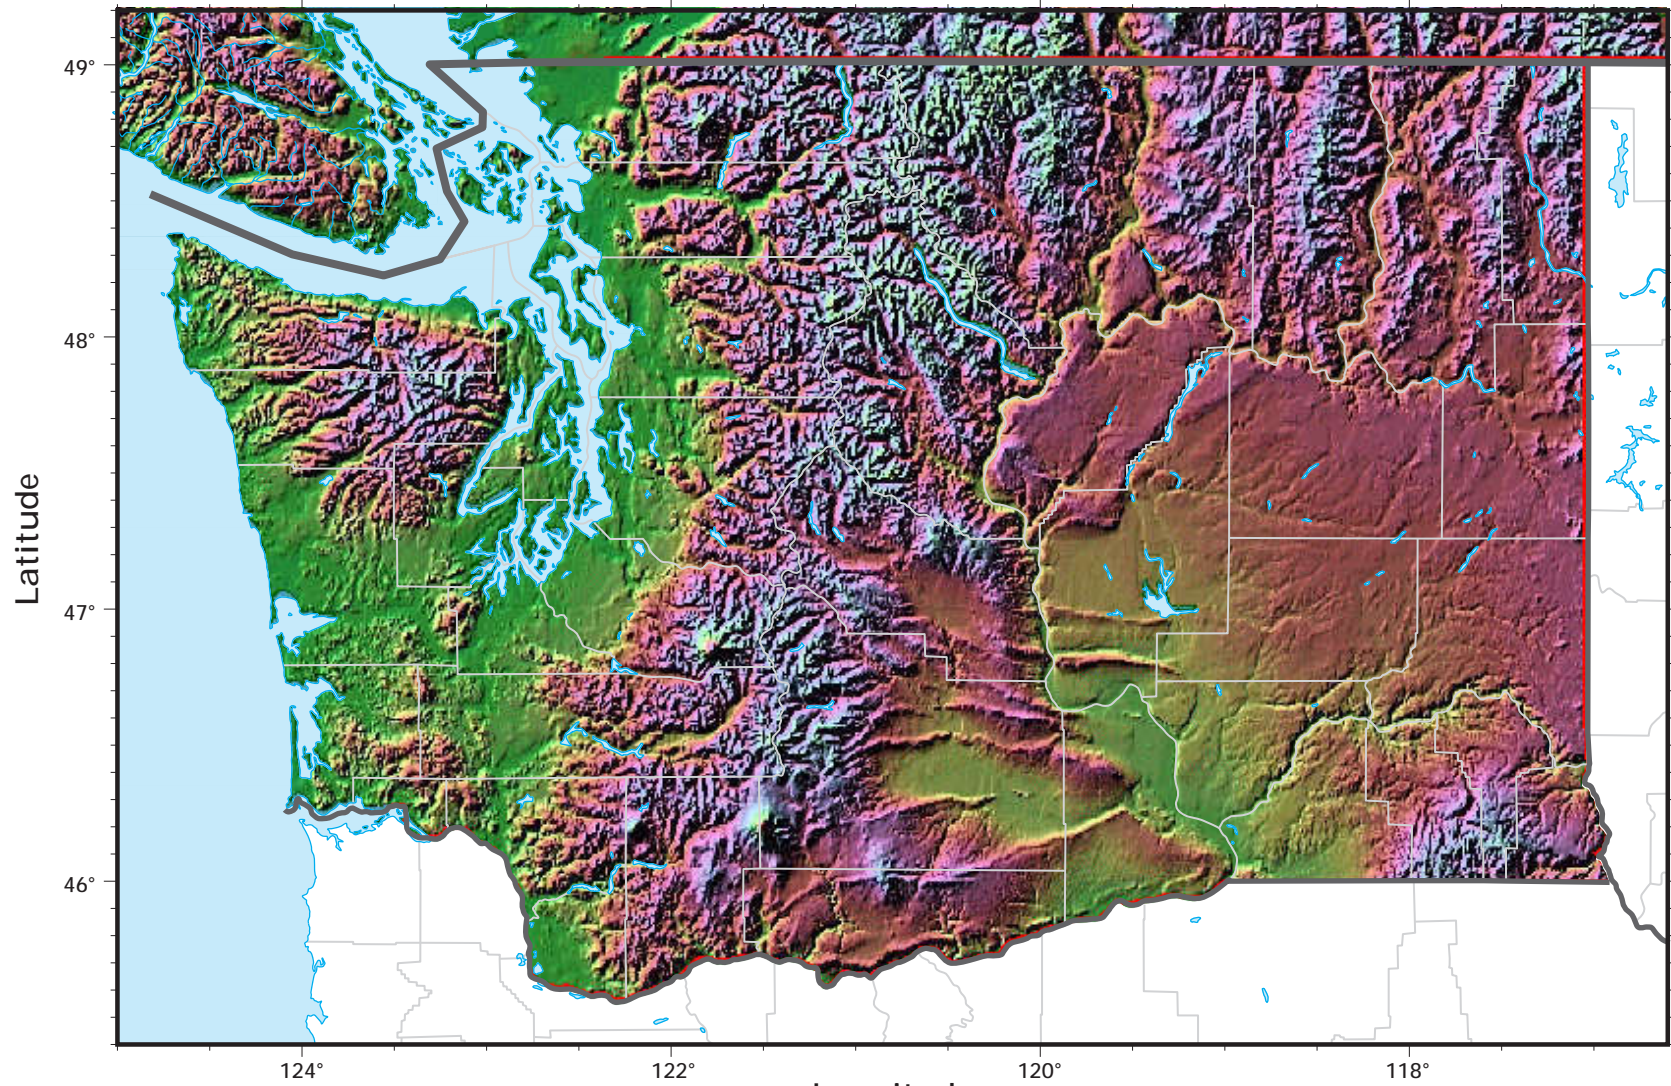

Washington

shaded relief model ©1995 Ray Sterner, Johns Hopkins University, Applied Physics Laboratory
cartography ©Weller Cartographic Services Ltd.