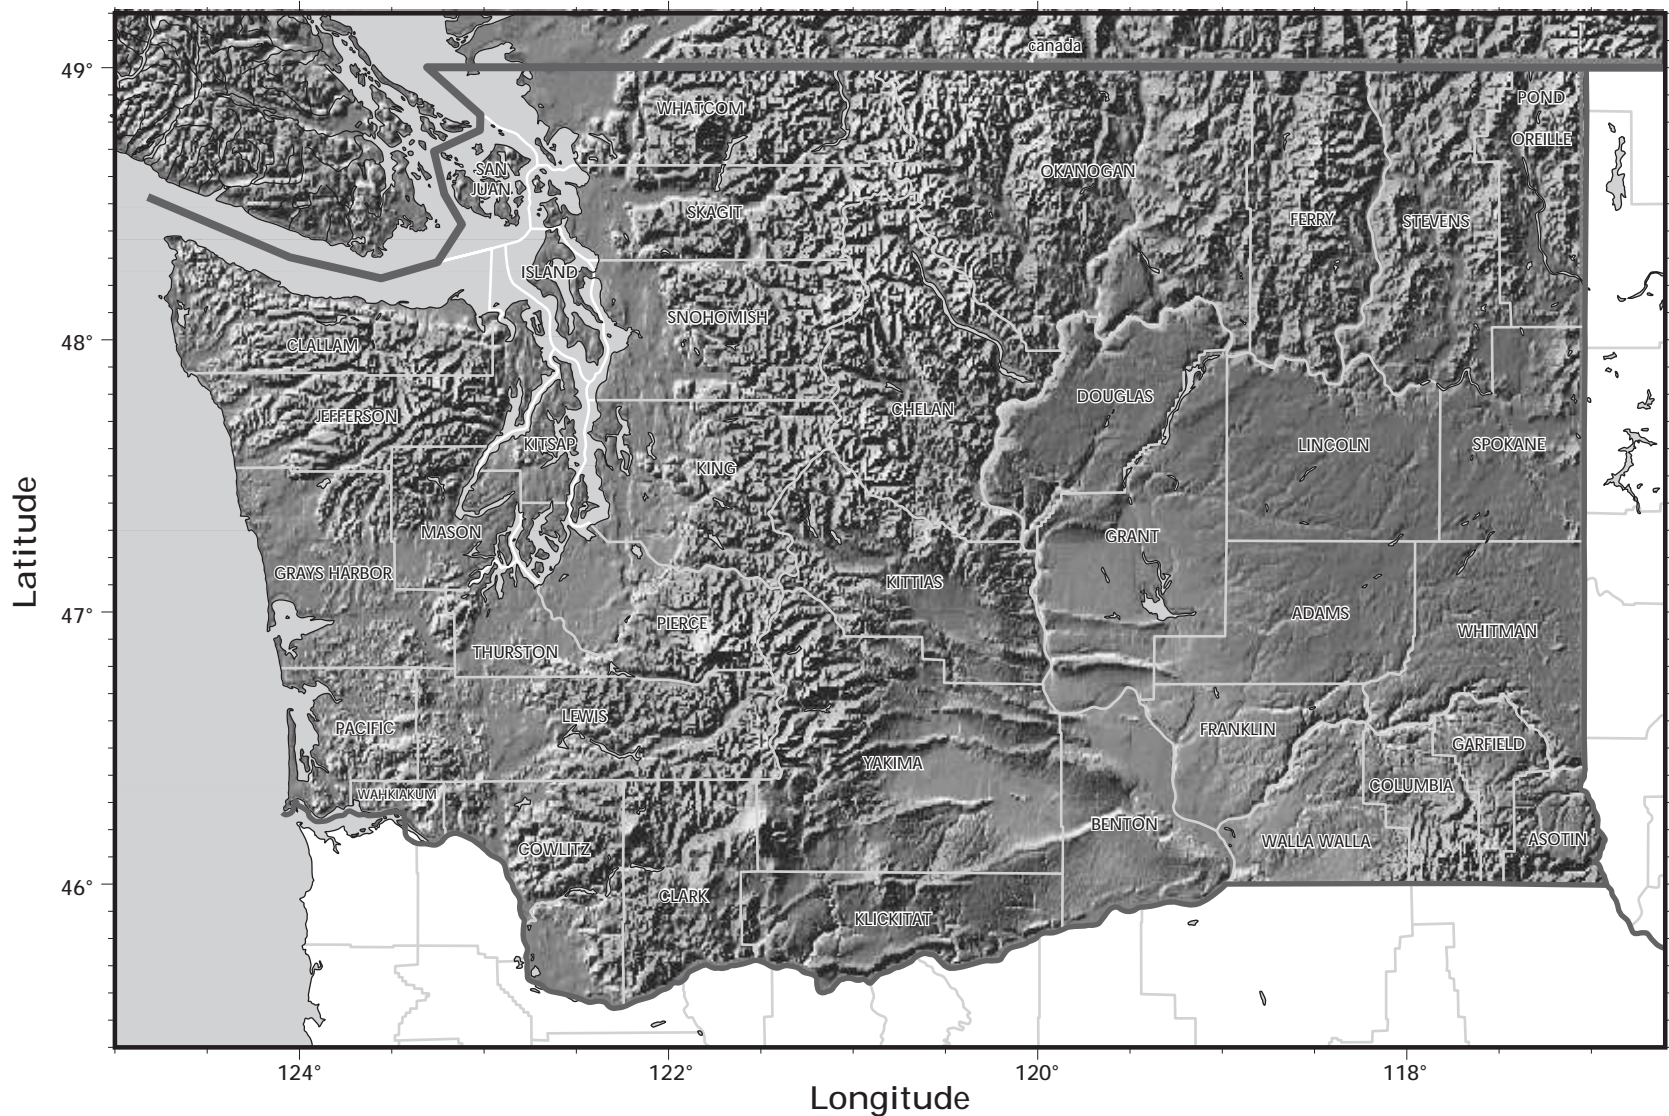

# Washington

shaded relief model ©1995 Ray Sterner, Johns Hopkins University, Applied Physics Laboratory  
cartography ©Weller Cartographic Services Ltd.