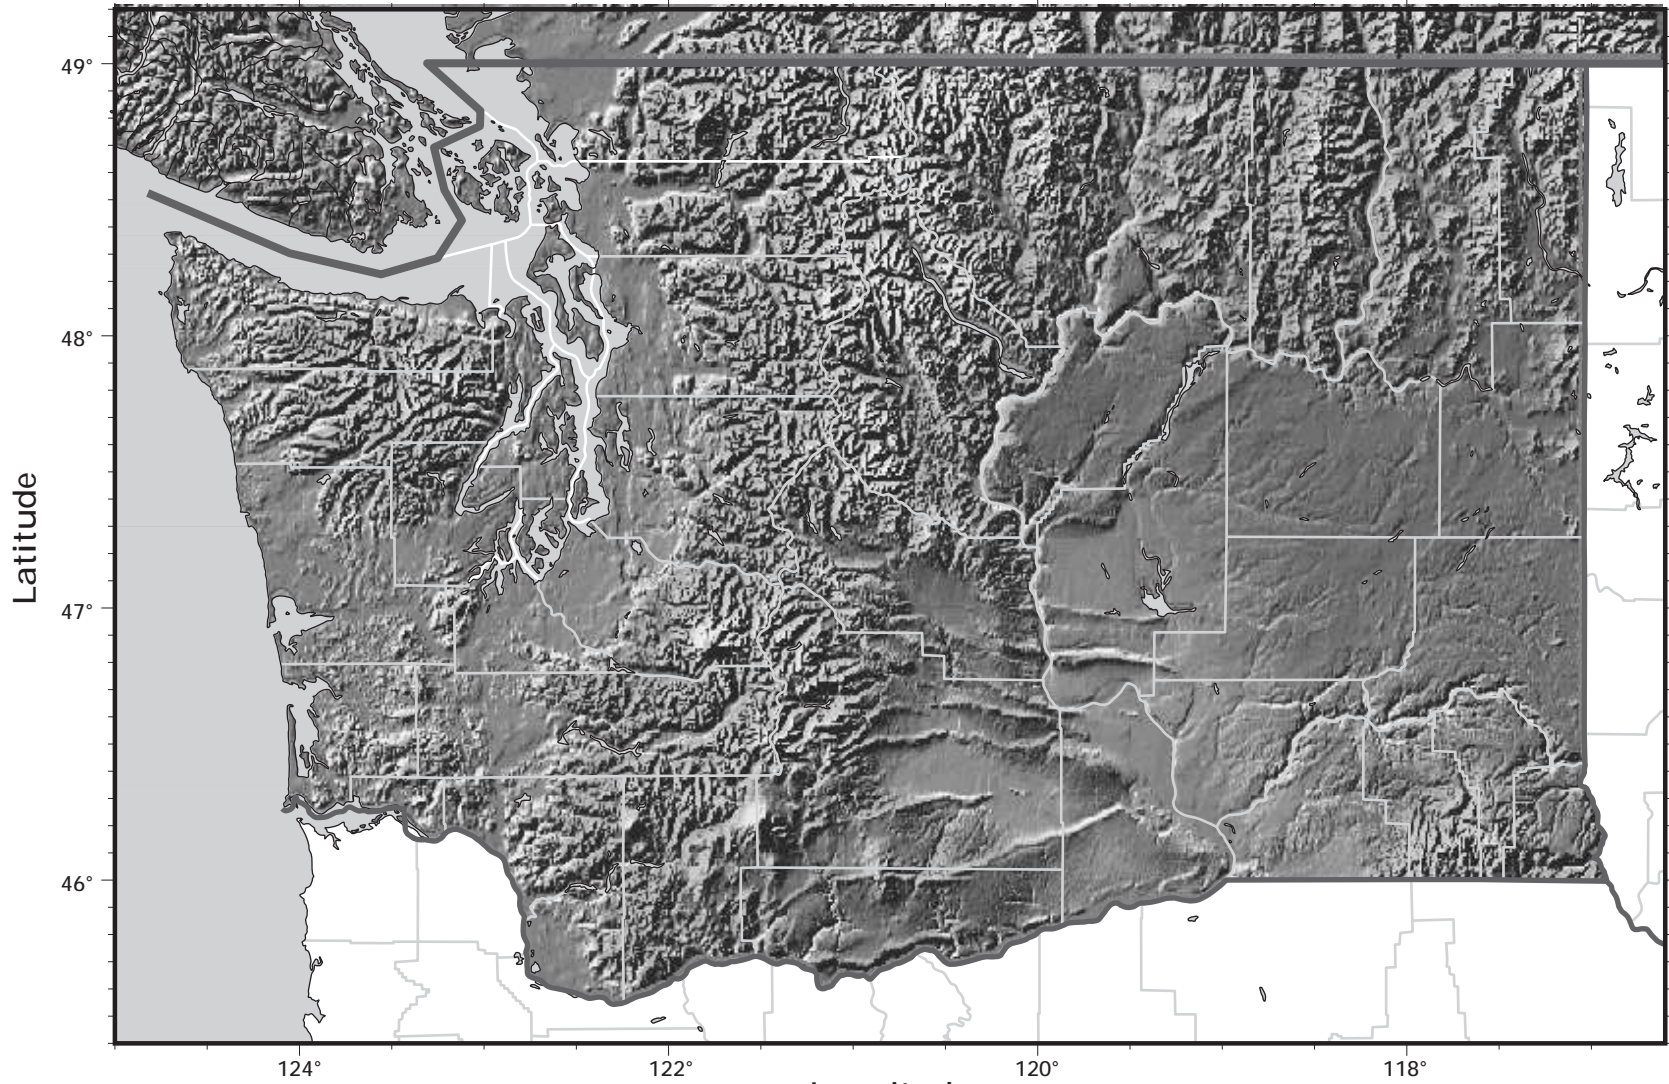

Washington

shaded relief model ©1995 Ray Sterner, Johns Hopkins University, Applied Physics Laboratory
cartography ©Weller Cartographic Services Ltd.