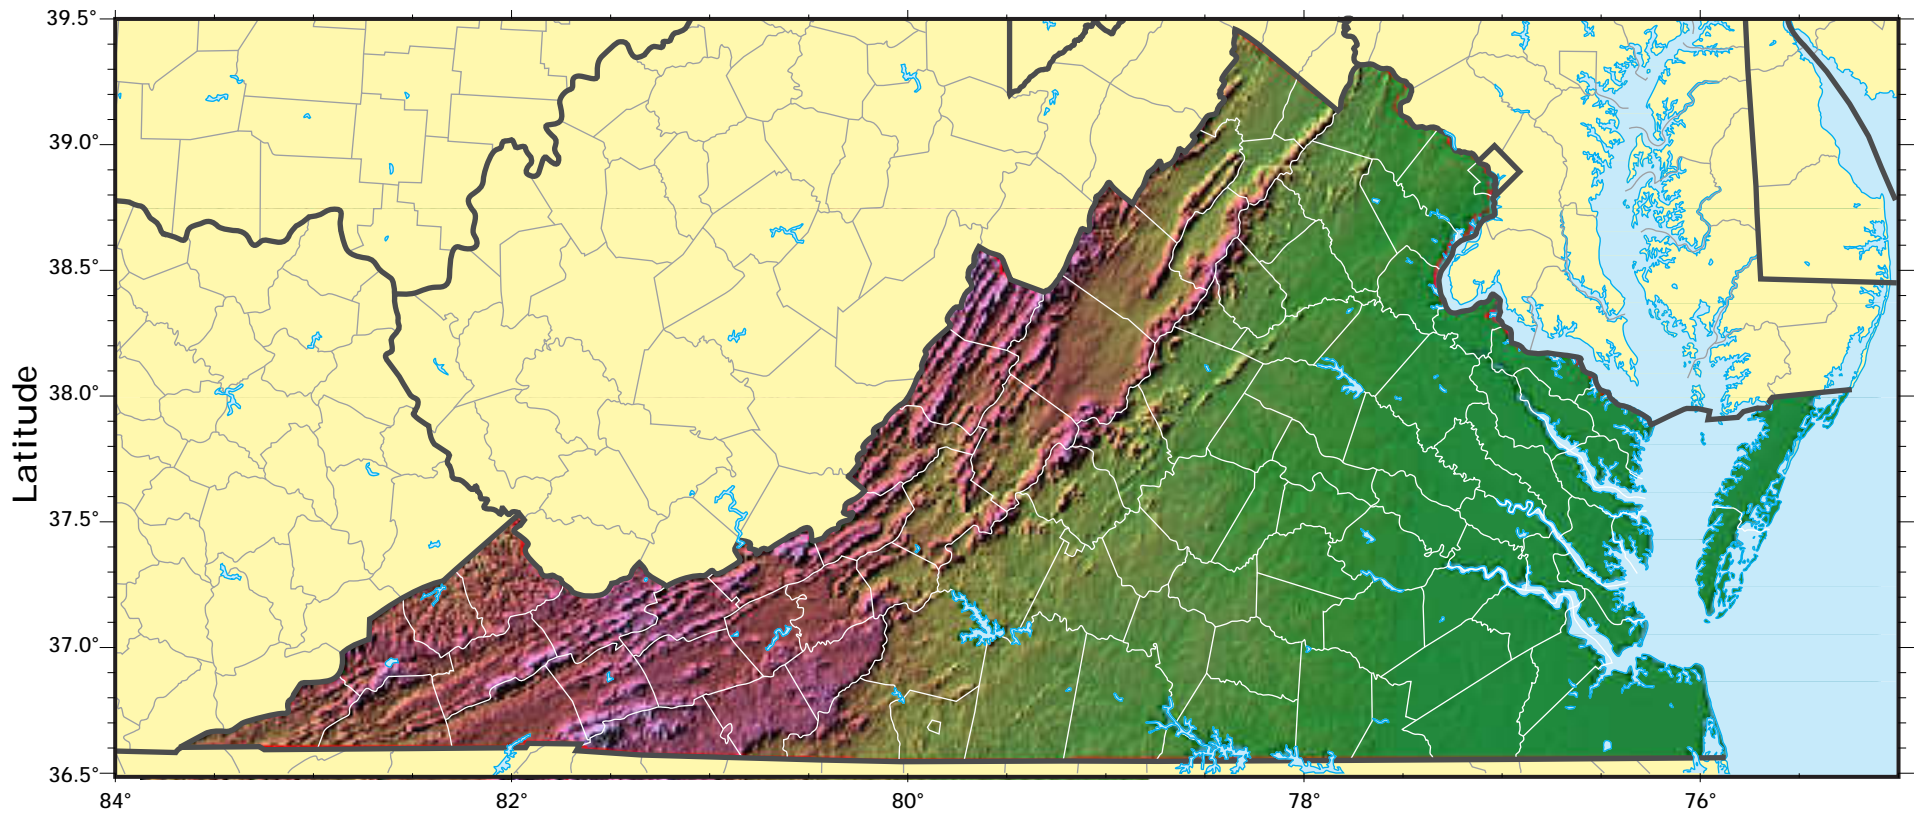

Virginia

shaded relief model ©1995 Ray Sterner, Johns Hopkins University, Applied Physics Laboratory
cartography ©Weller Cartographic Services Ltd.