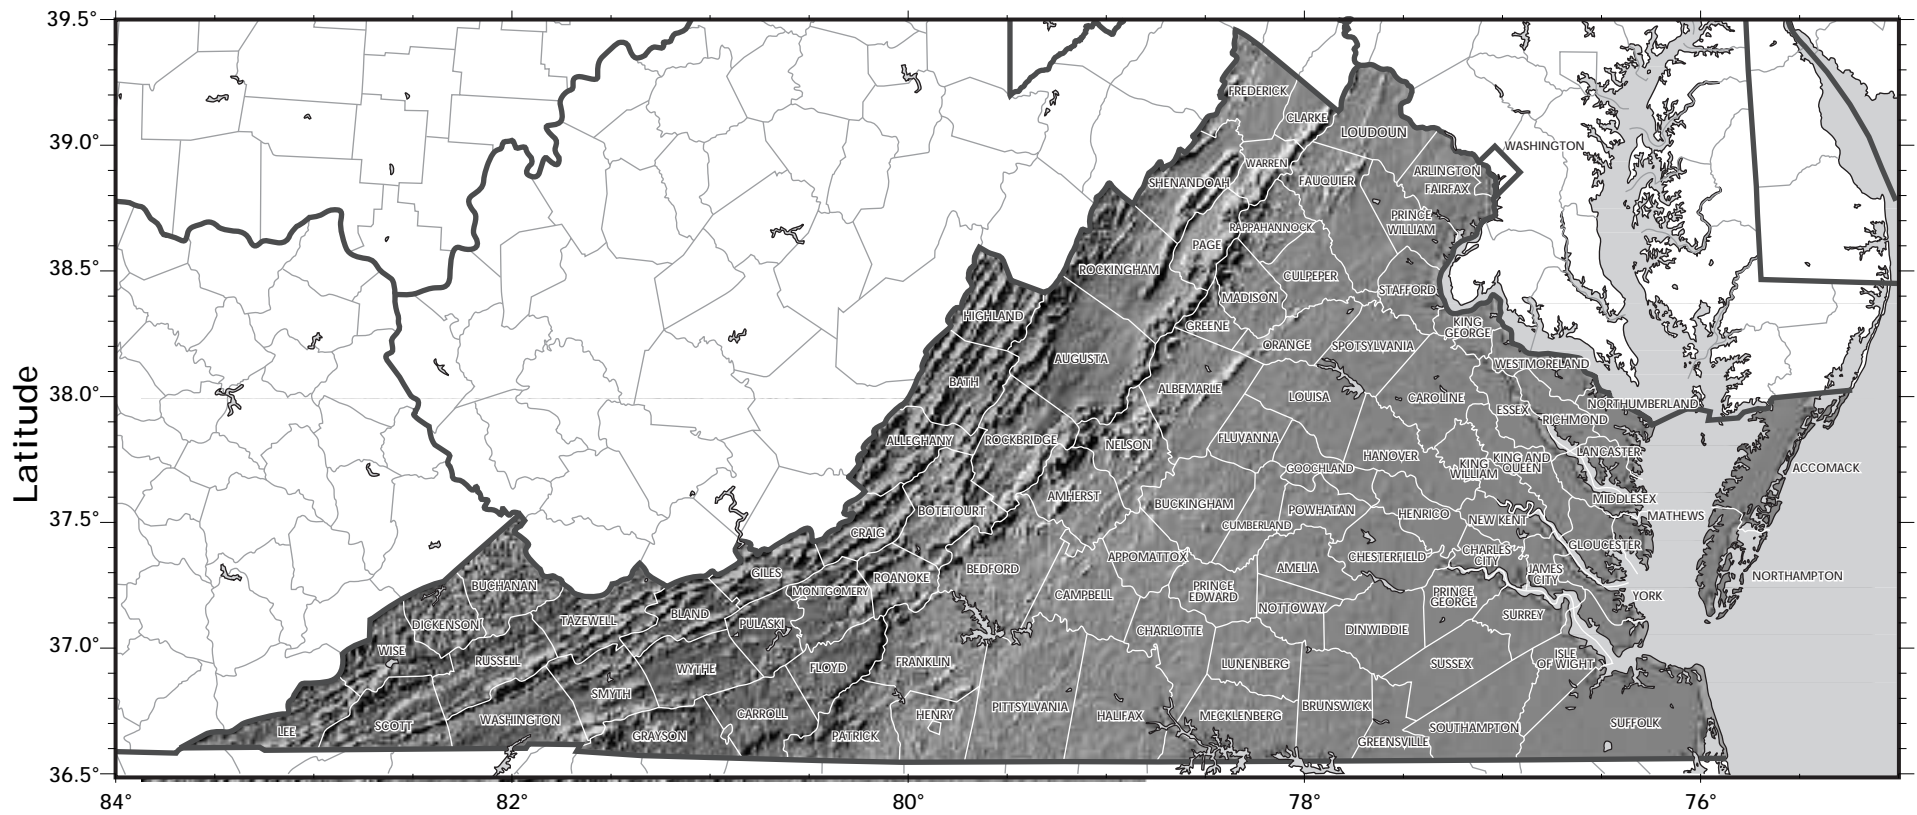

# Virginia

shaded relief model ©1995 Ray Sterner, Johns Hopkins University, Applied Physics Laboratory  
cartography ©Weller Cartographic Services Ltd.