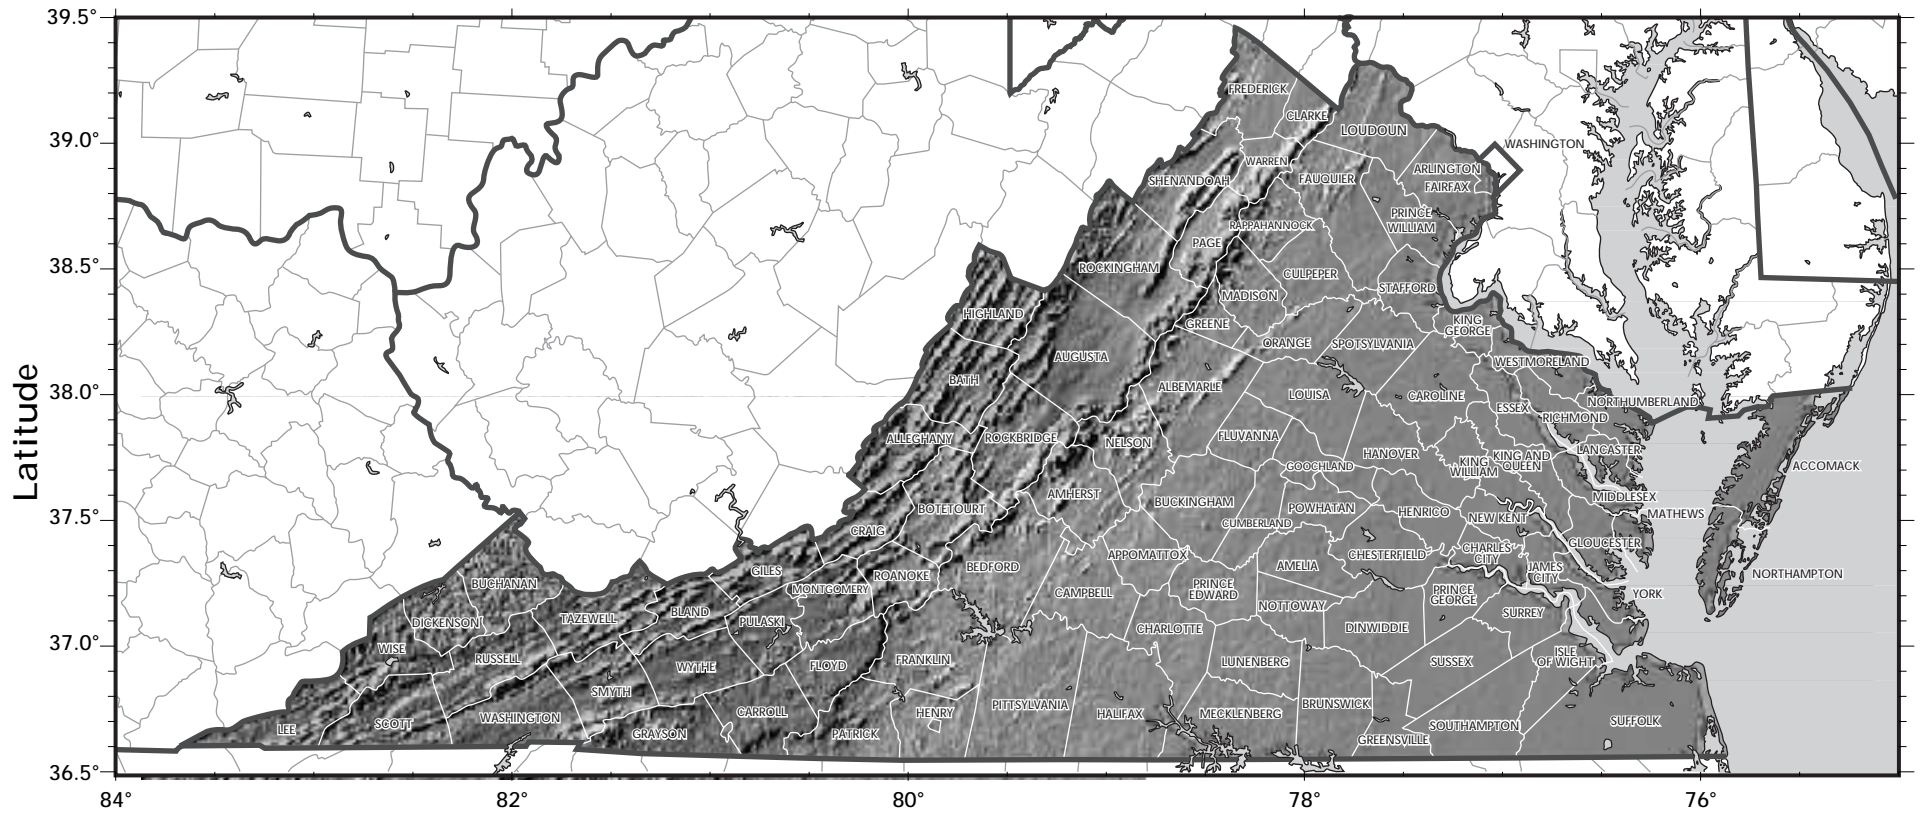

Virginia

shaded relief model ©1995 Ray Sterner, Johns Hopkins University, Applied Physics Laboratory
cartography ©Weller Cartographic Services Ltd.