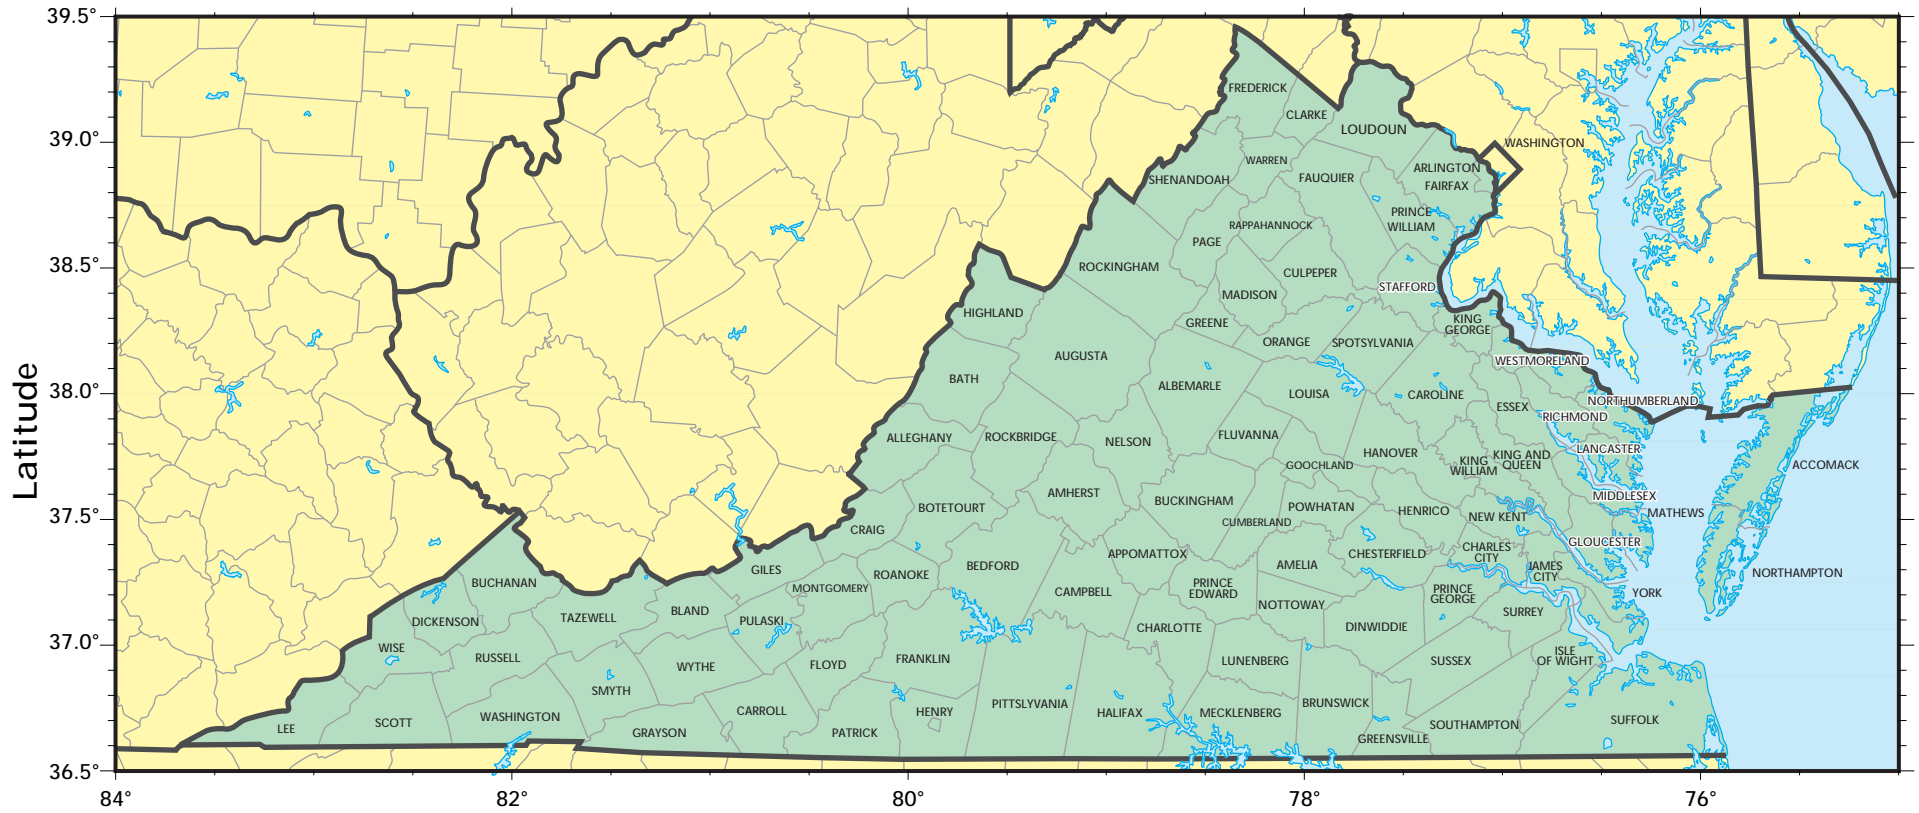

Virginia

cartography ©Weller Cartographic Services Ltd.

Virginia

Longitude
cartography ©Weller Cartographic Services Ltd.

Virginia

Longitude
cartography ©Weller Cartographic Services Ltd.

Virginia

shaded relief model ©1995 Ray Sterner, Johns Hopkins University, Applied Physics Laboratory
cartography ©Weller Cartographic Services Ltd.