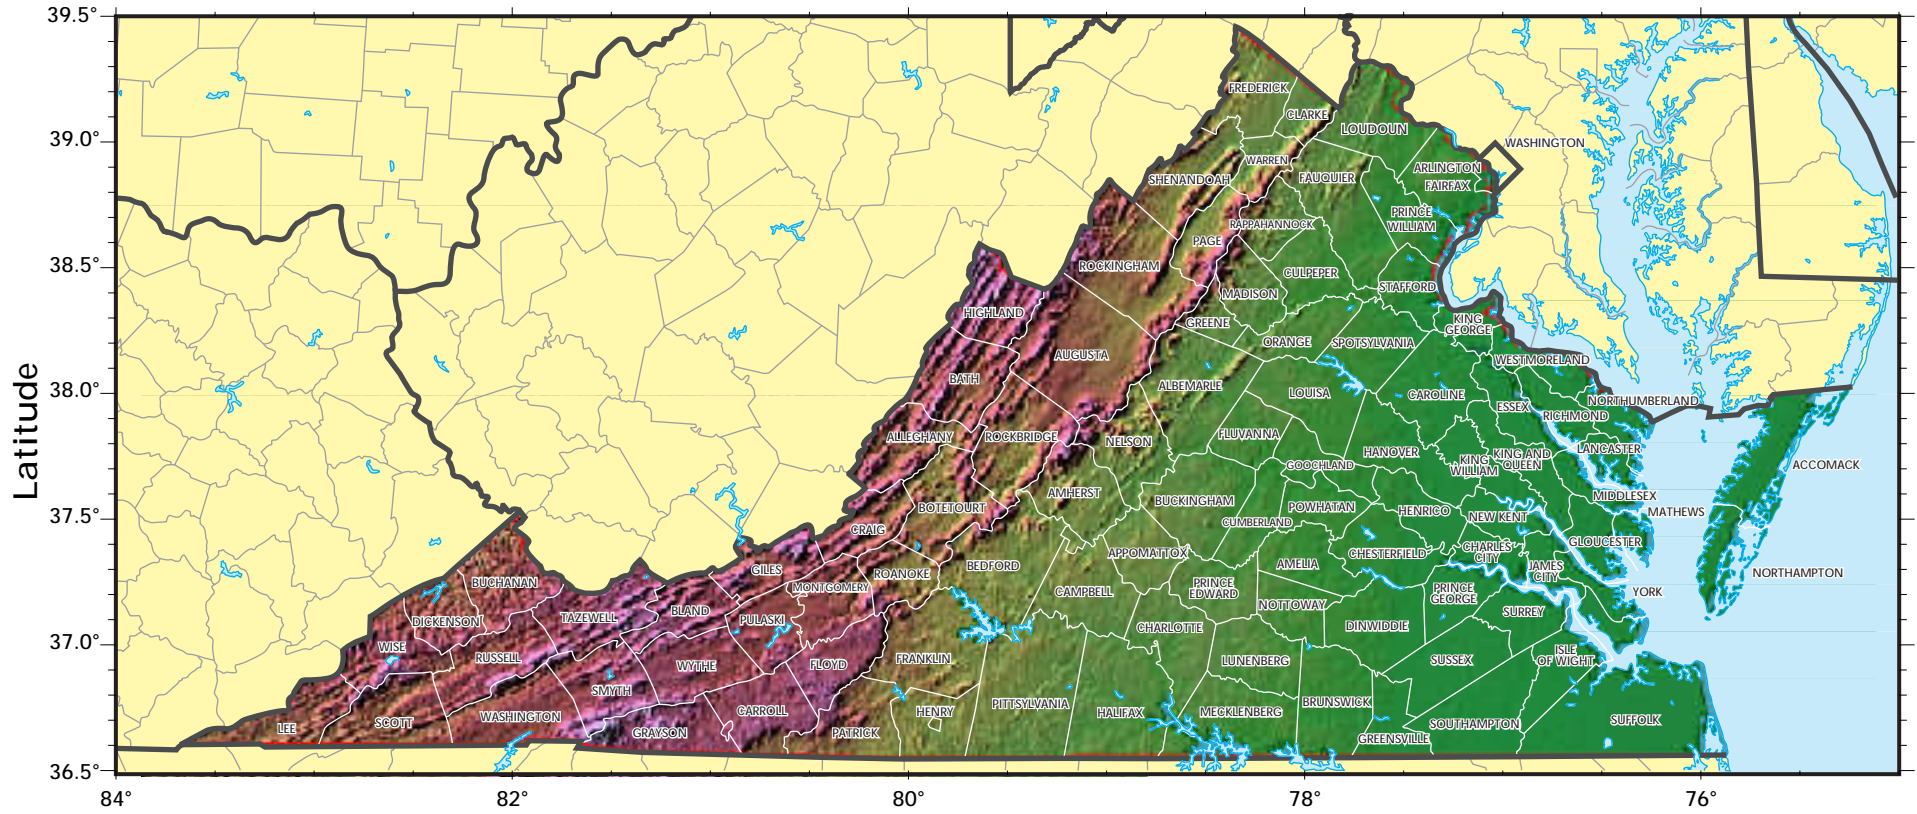

Virginia

shaded relief model © 1995 Ray Sterner, Johns Hopkins University, Applied Physics Laboratory
cartography © Weller Cartographic Services Ltd.