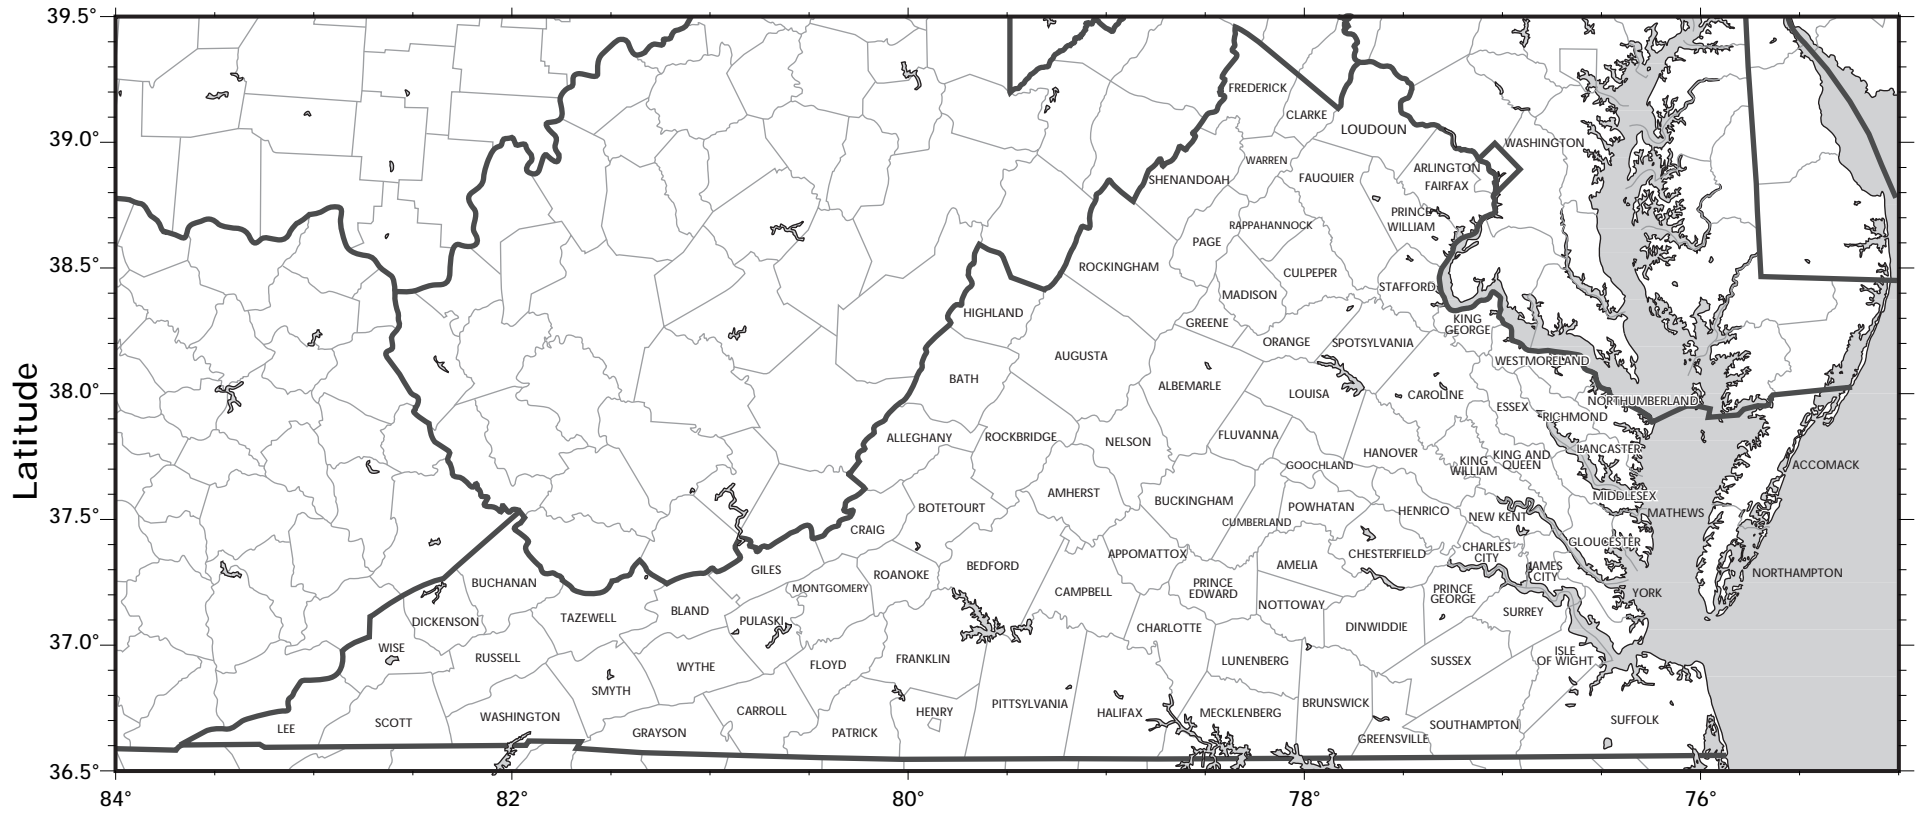

Virginia

cartography ©Weller Cartographic Services Ltd.

Virginia

Longitude
cartography ©Weller Cartographic Services Ltd.

Virginia

Longitude
cartography ©Weller Cartographic Services Ltd.

Virginia

shaded relief model ©1995 Ray Sterner, Johns Hopkins University, Applied Physics Laboratory
cartography ©Weller Cartographic Services Ltd.