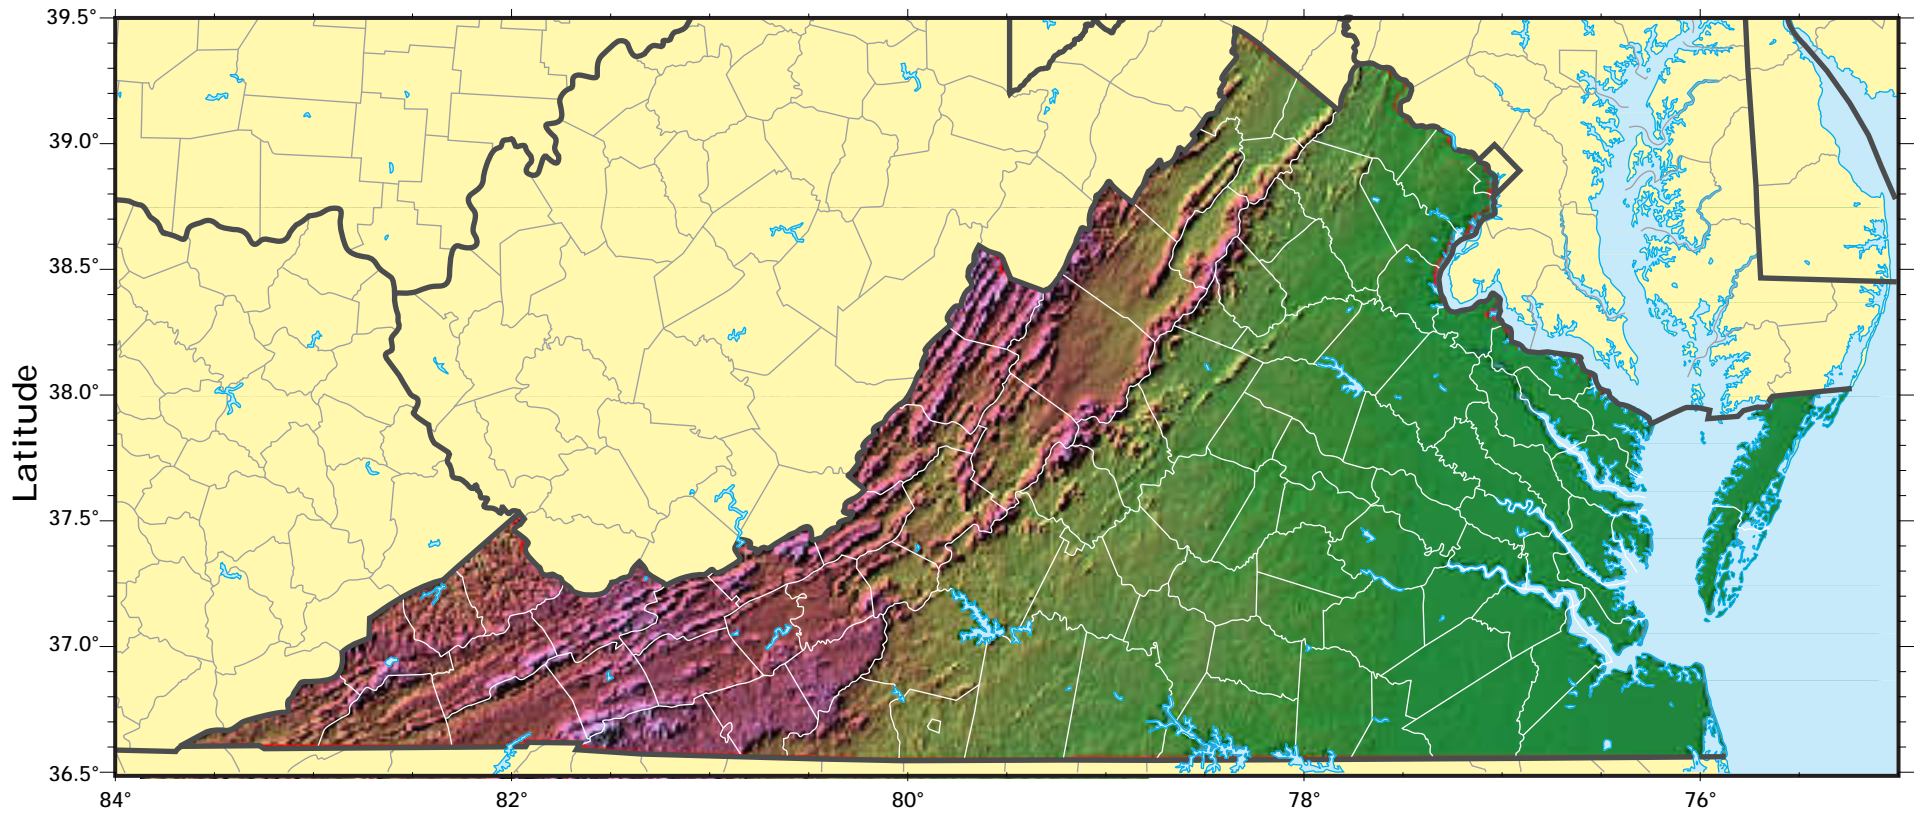

Virginia

shaded relief model ©1995 Ray Sterner, Johns Hopkins University, Applied Physics Laboratory
cartography ©Weller Cartographic Services Ltd.