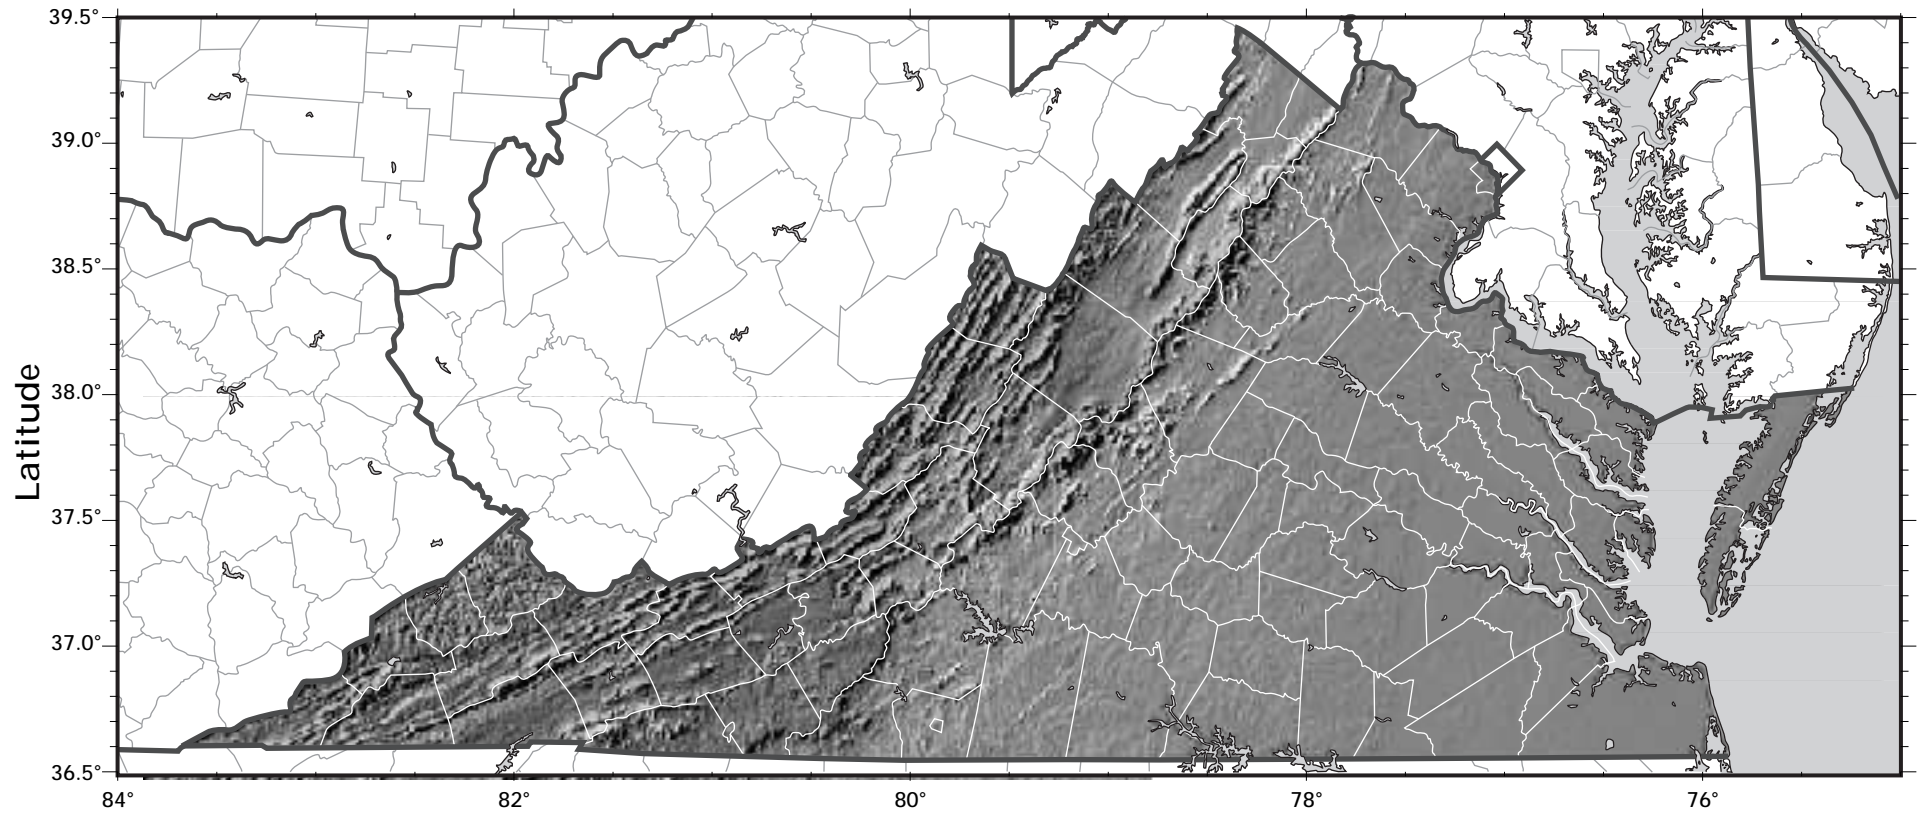

Virginia

cartography ©Weller Cartographic Services Ltd.

Virginia

Longitude
cartography ©Weller Cartographic Services Ltd.

Virginia

Longitude
cartography ©Weller Cartographic Services Ltd.

Virginia

shaded relief model ©1995 Ray Sterner, Johns Hopkins University, Applied Physics Laboratory
cartography ©Weller Cartographic Services Ltd.