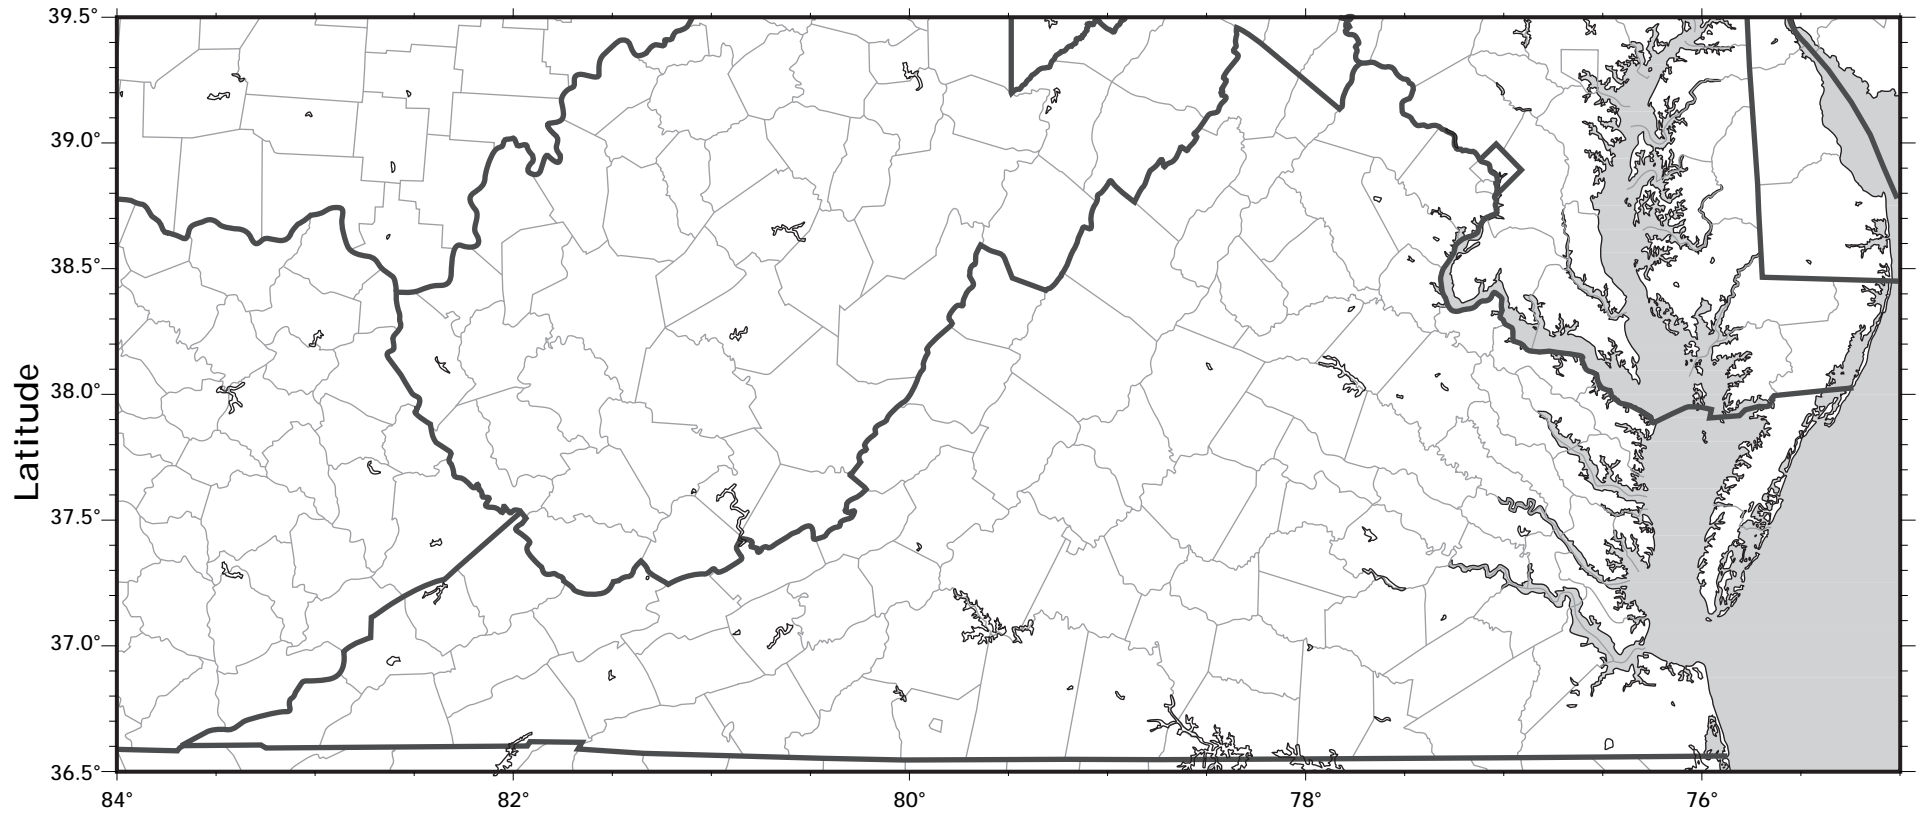

Virginia

cartography ©Weller Cartographic Services Ltd.