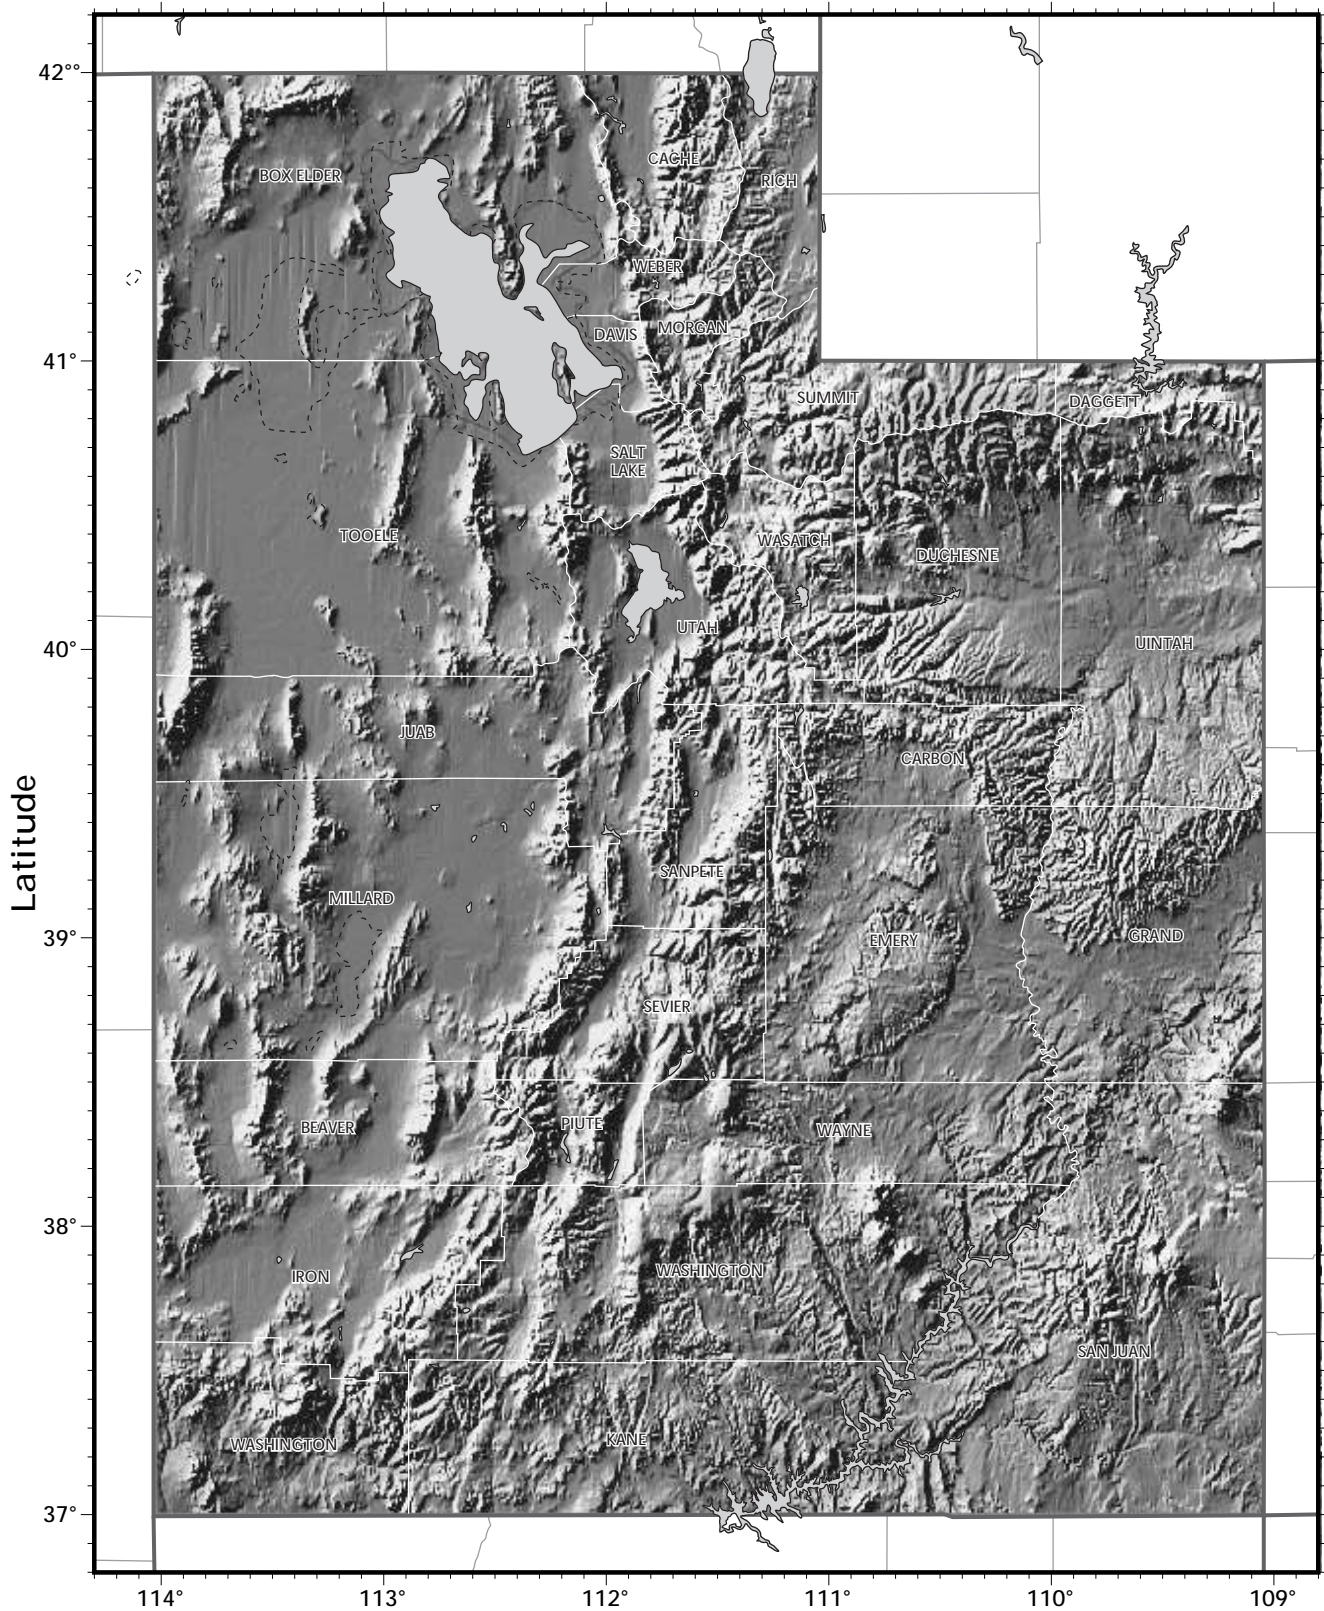

# Utah

shaded relief model ©1995 Ray Sterner, Johns Hopkins University, Applied Physics Laboratory  
cartography ©Weller Cartographic Services Ltd.