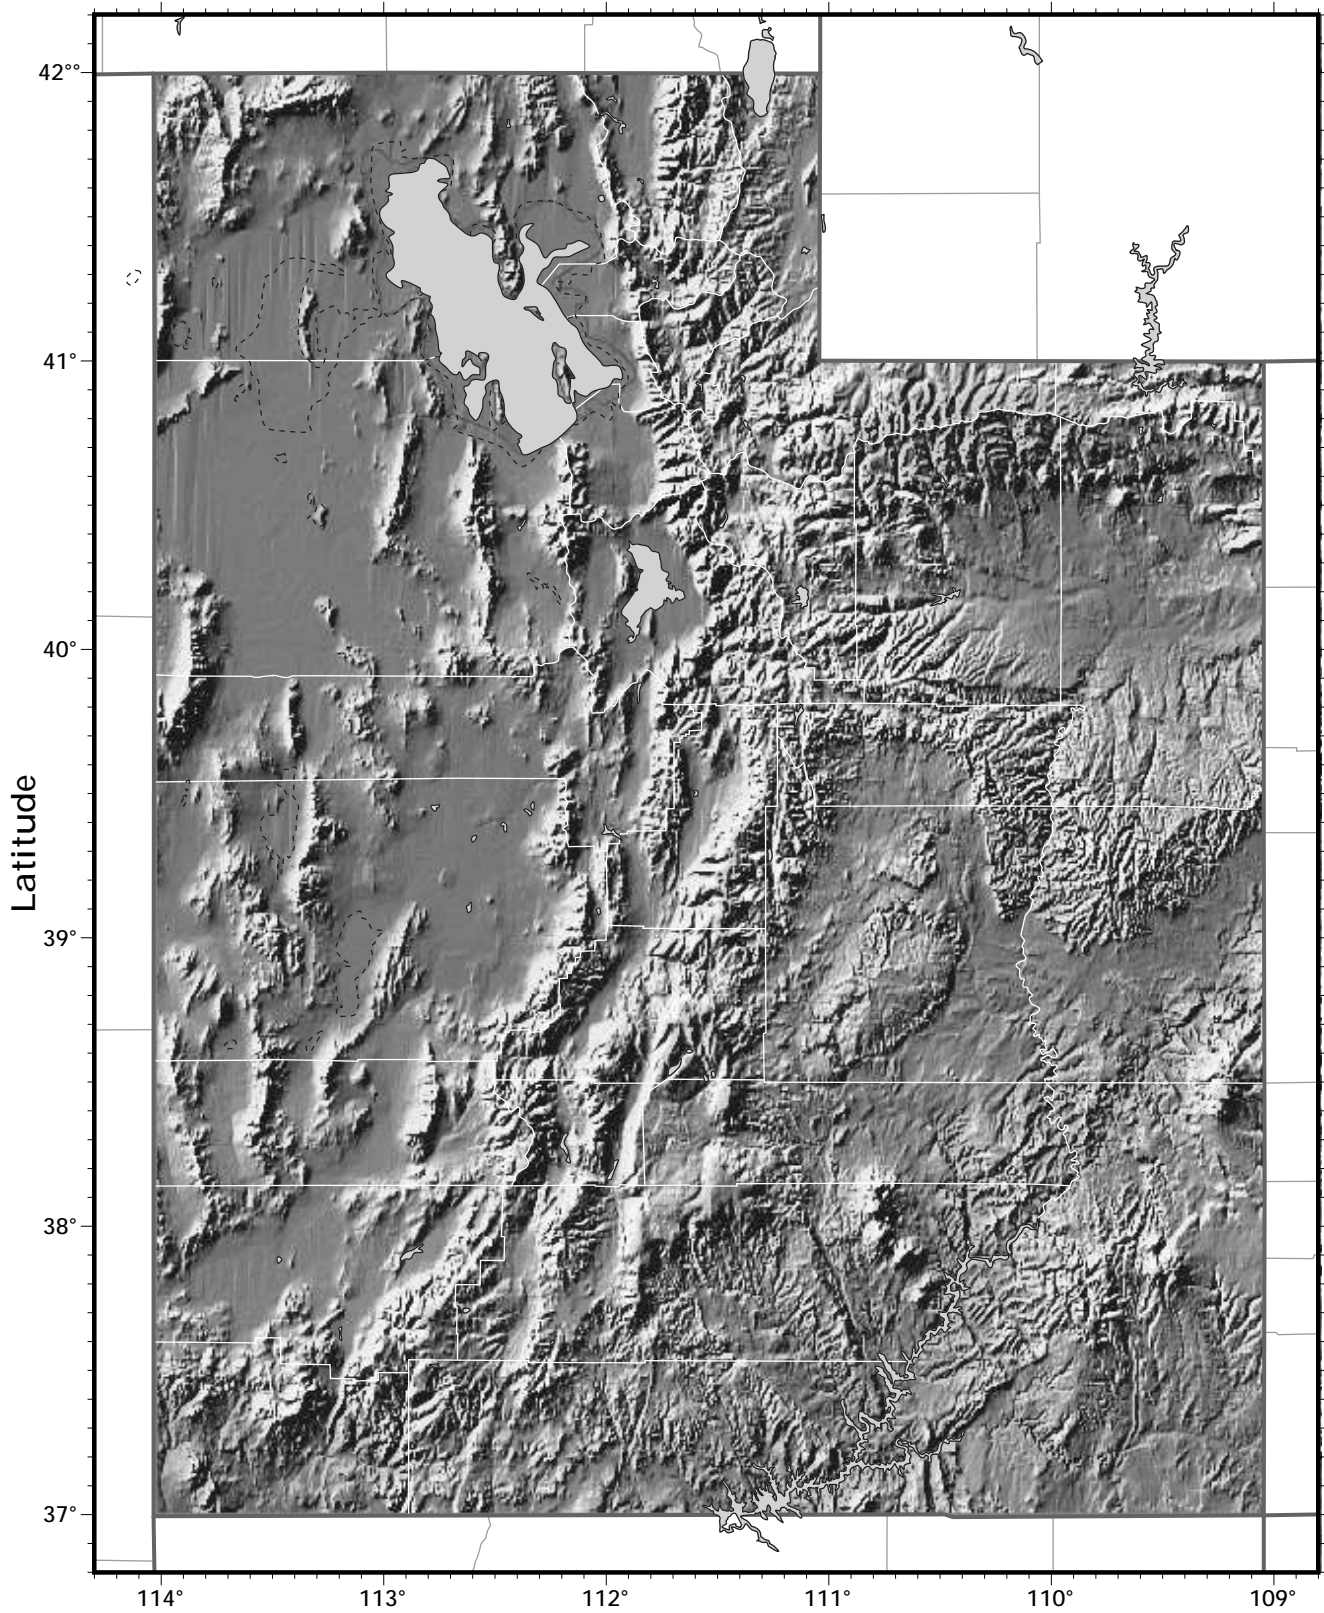

shaded relief model ©1995 Ray Sterner, Johns Hopkins University, Applied Physics Laboratory
cartography ©Weller Cartographic Services Ltd.

Utah

shaded relief model ©1995 Ray Sterner, Johns Hopkins University, Applied Physics Laboratory
cartography ©Weller Cartographic Services Ltd.