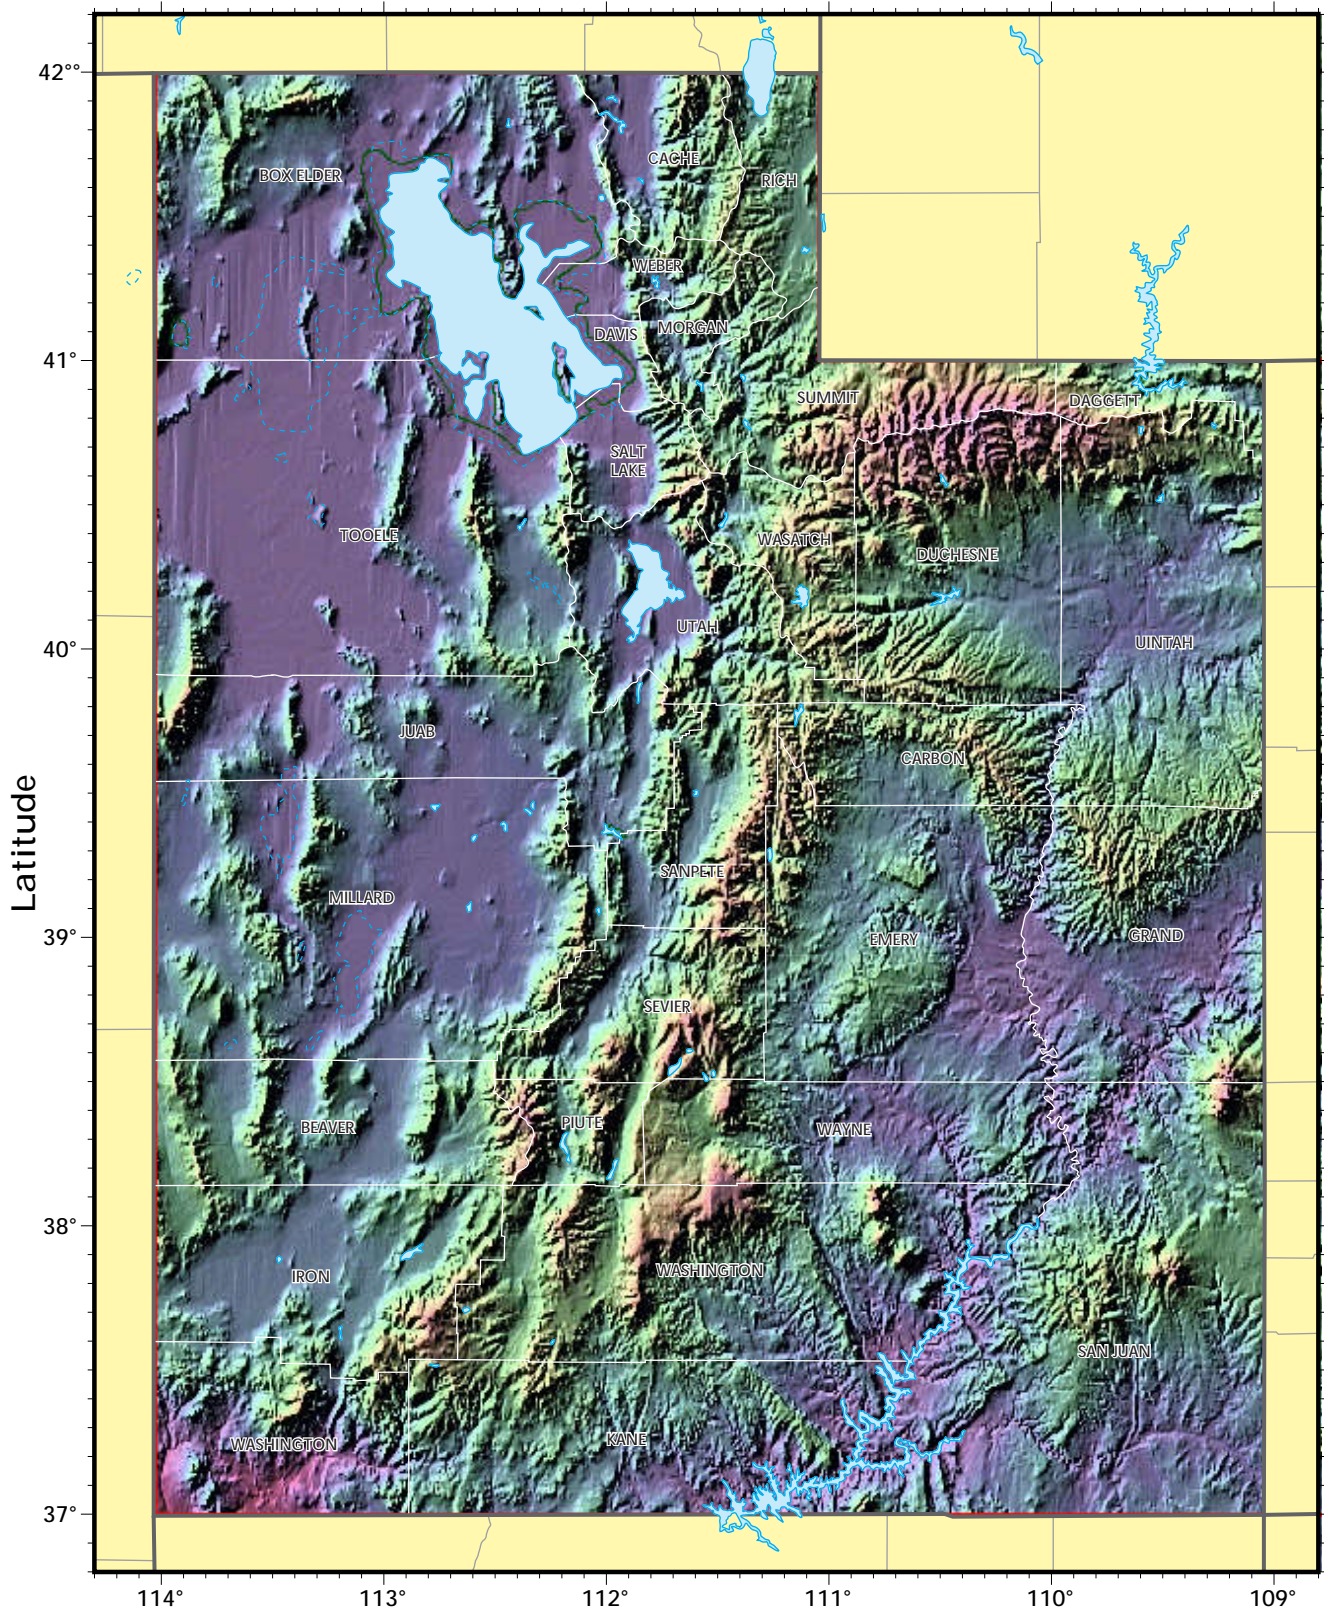

Utah

shaded relief model ©1995 Ray Sterner, Johns Hopkins University, Applied Physics Laboratory
cartography ©Weller Cartographic Services Ltd.