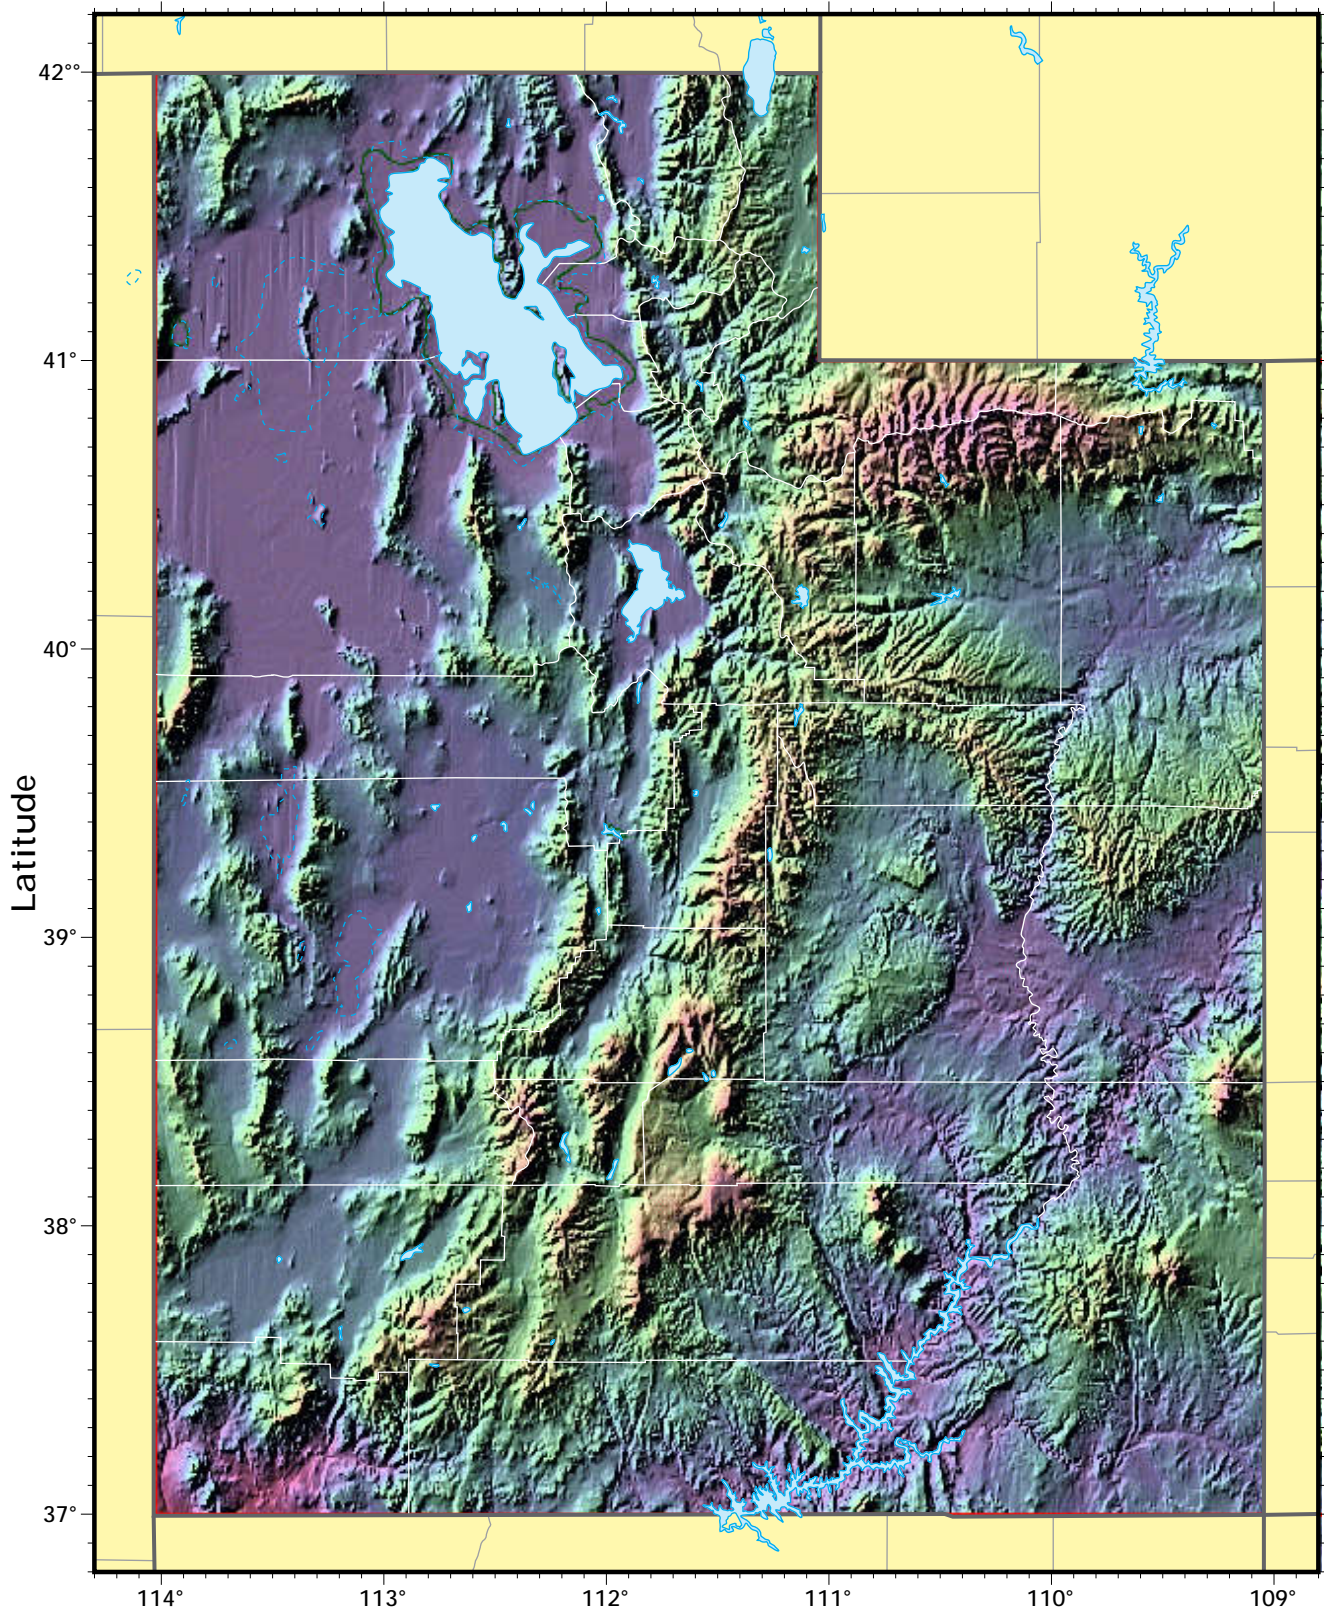

Utah

shaded relief model ©1995 Ray Sterner, Johns Hopkins University, Applied Physics Laboratory
cartography ©Weller Cartographic Services Ltd.