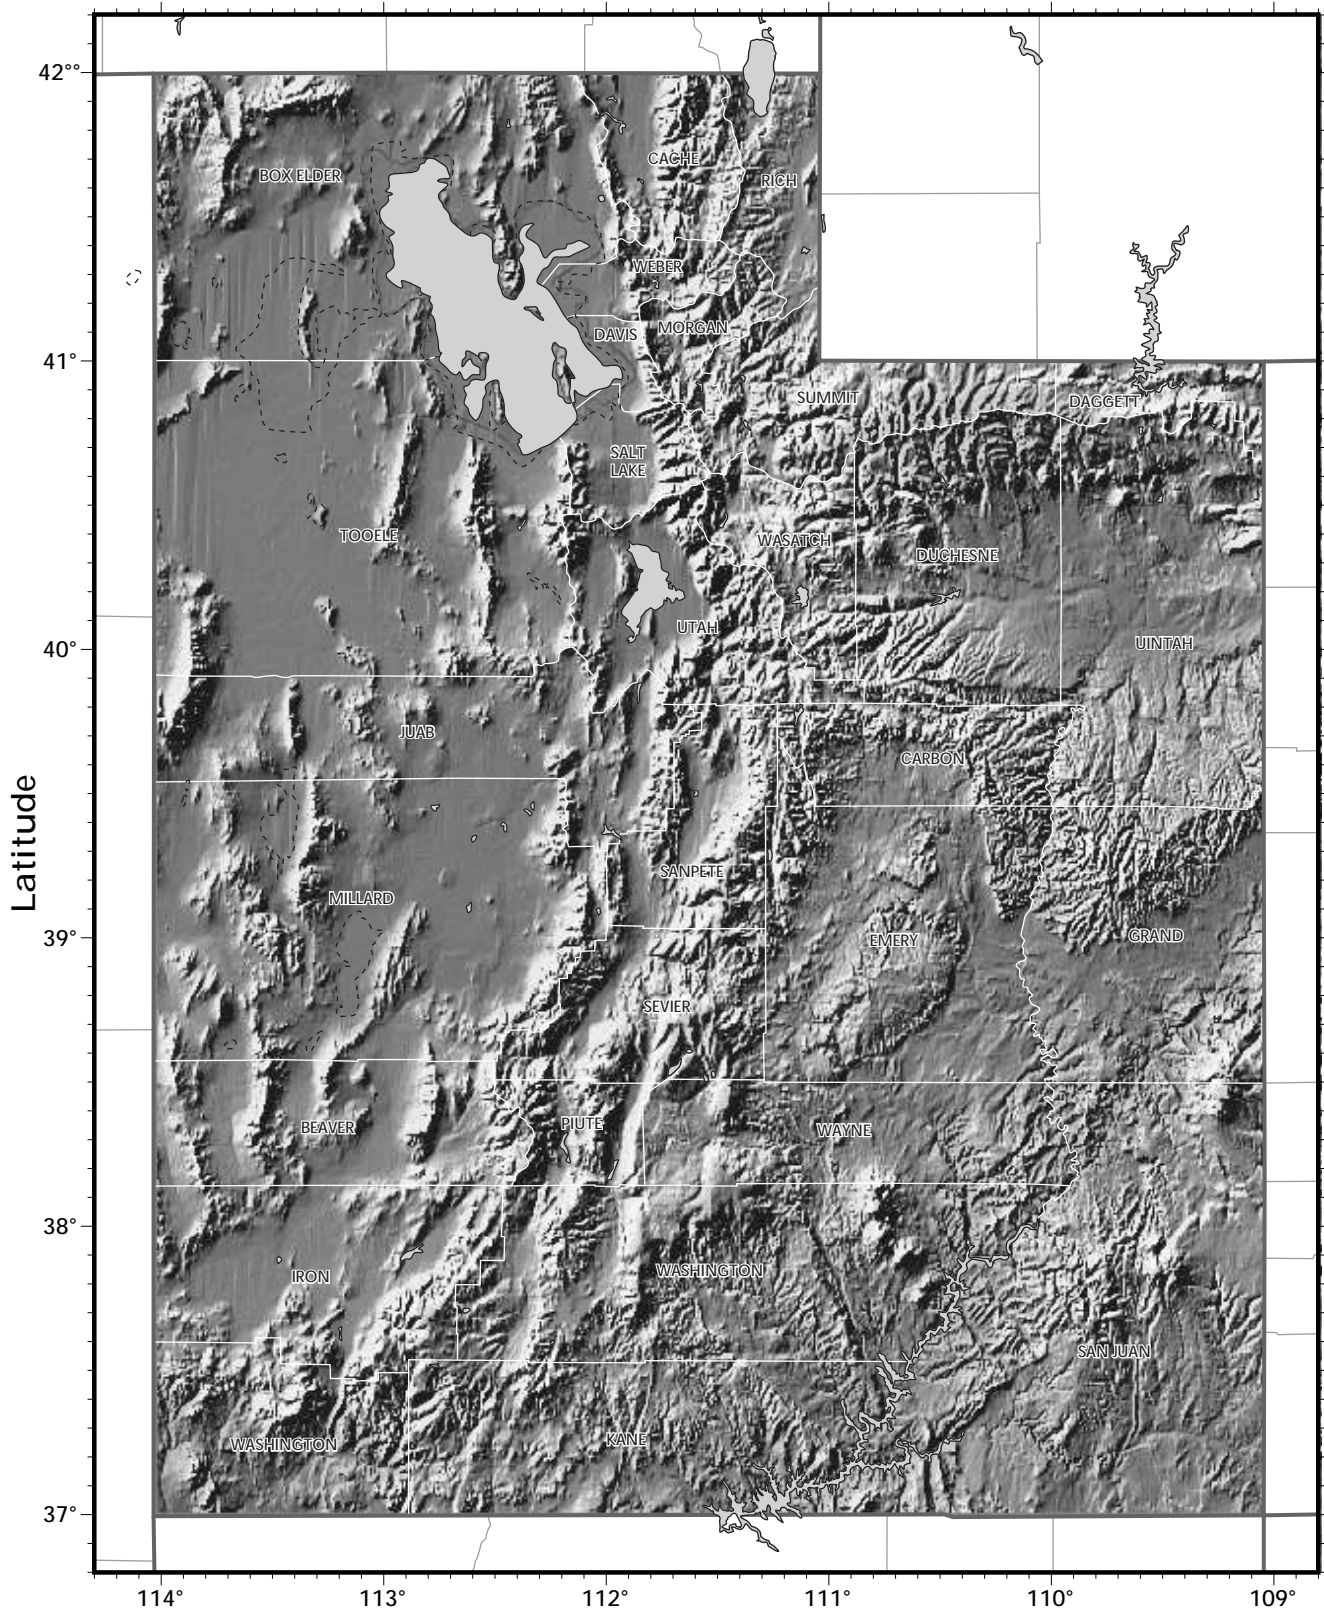

shaded relief model ©1995 Ray Sterner, Johns Hopkins University, Applied Physics Laboratory
cartography ©Weller Cartographic Services Ltd.

Utah

shaded relief model ©1995 Ray Sterner, Johns Hopkins University, Applied Physics Laboratory
cartography ©Weller Cartographic Services Ltd.