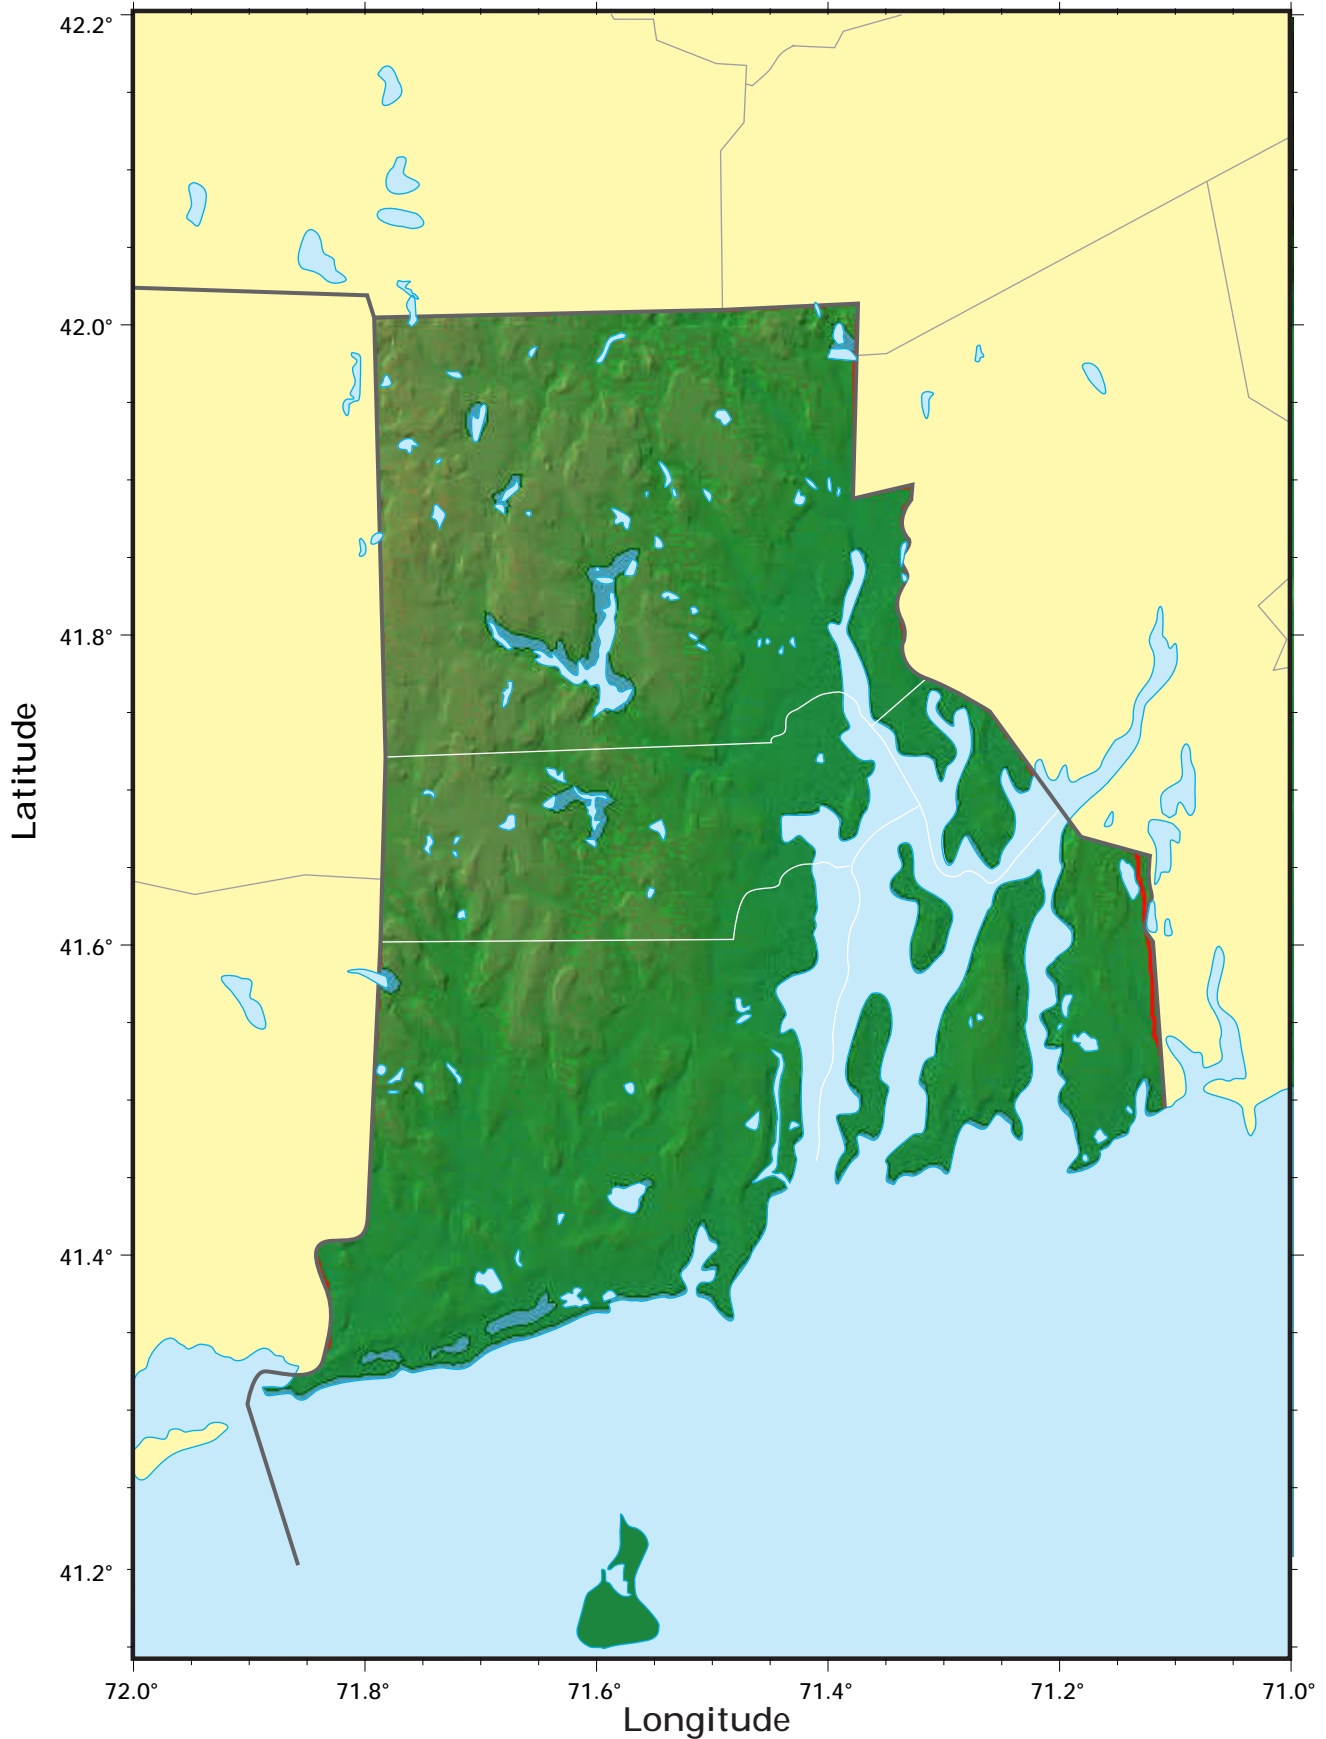

# Rhode Island

shaded relief model ©1995 Ray Sterner, Johns Hopkins University, Applied Physics Laboratory  
cartography ©Weller Cartographic Services Ltd.