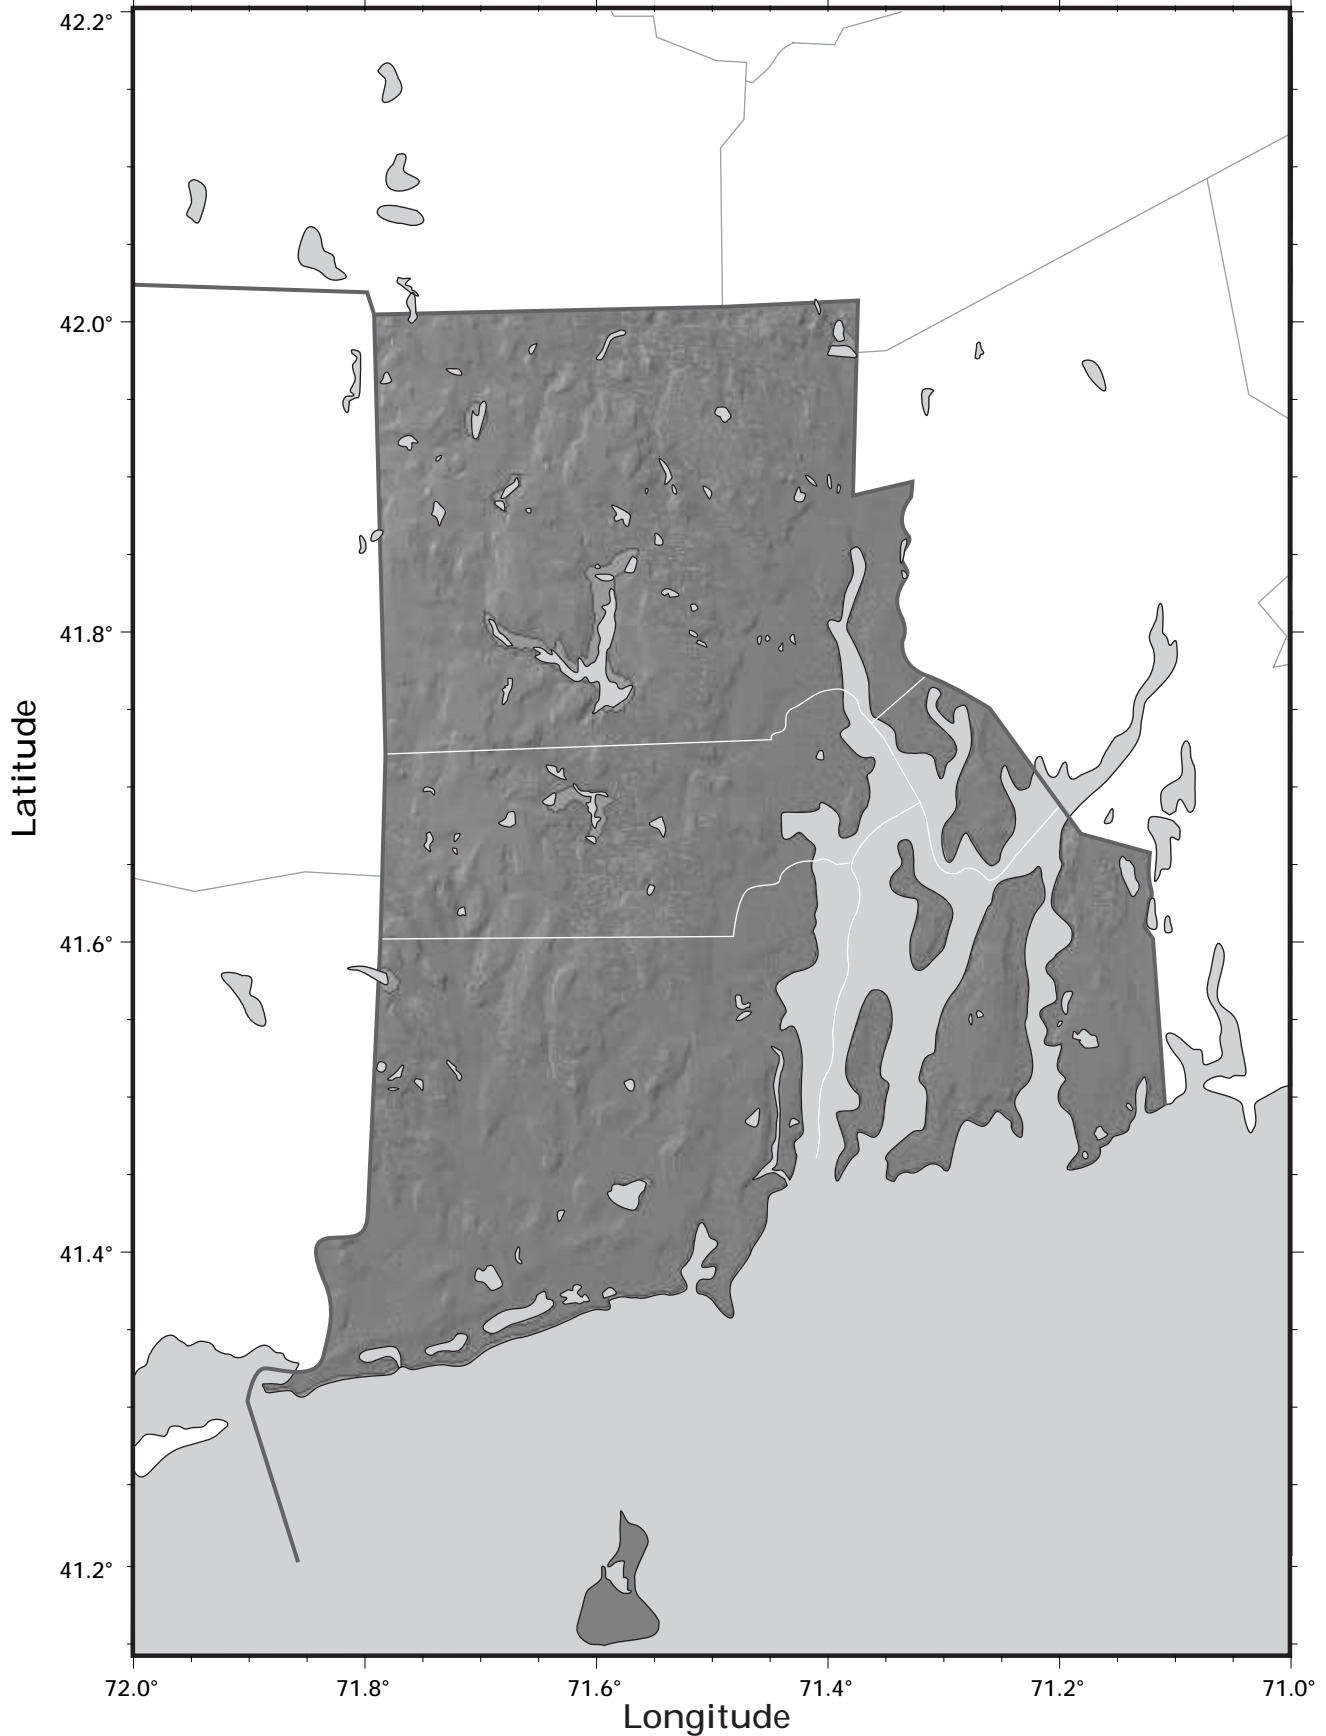

Rhode Island

Rhode Island

Rhode Island

Rhode Island

shaded relief model ©1995 Ray Sterner, Johns Hopkins University, Applied Physics Laboratory
cartography ©Weller Cartographic Services Ltd.

Rhode Island

shaded relief model ©1995 Ray Sterner, Johns Hopkins University, Applied Physics Laboratory
cartography ©Weller Cartographic Services Ltd.