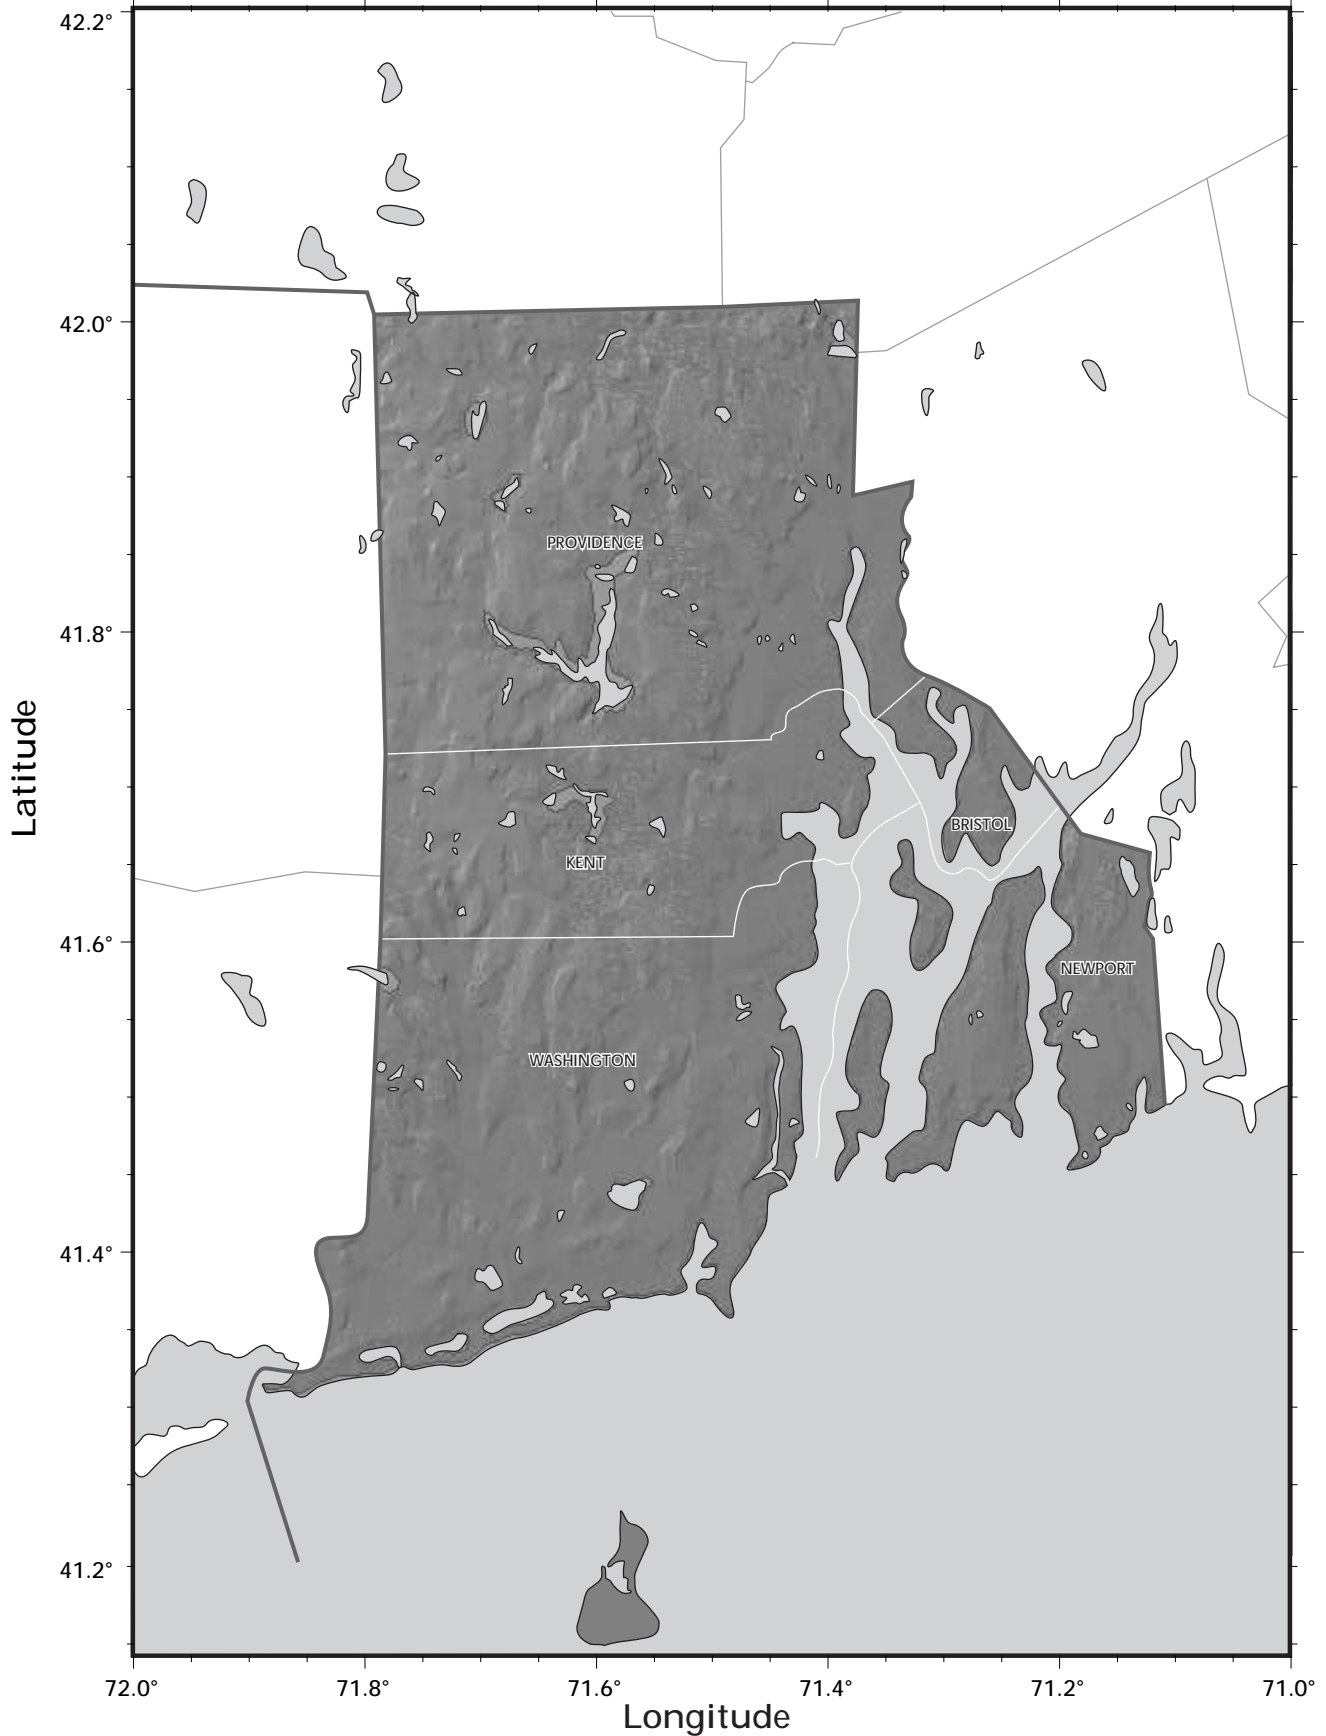

Rhode Island

Rhode Island

Rhode Island

Rhode Island

shaded relief model ©1995 Ray Sterner, Johns Hopkins University, Applied Physics Laboratory
cartography ©Weller Cartographic Services Ltd.

Rhode Island

shaded relief model ©1995 Ray Sterner, Johns Hopkins University, Applied Physics Laboratory
cartography ©Weller Cartographic Services Ltd.