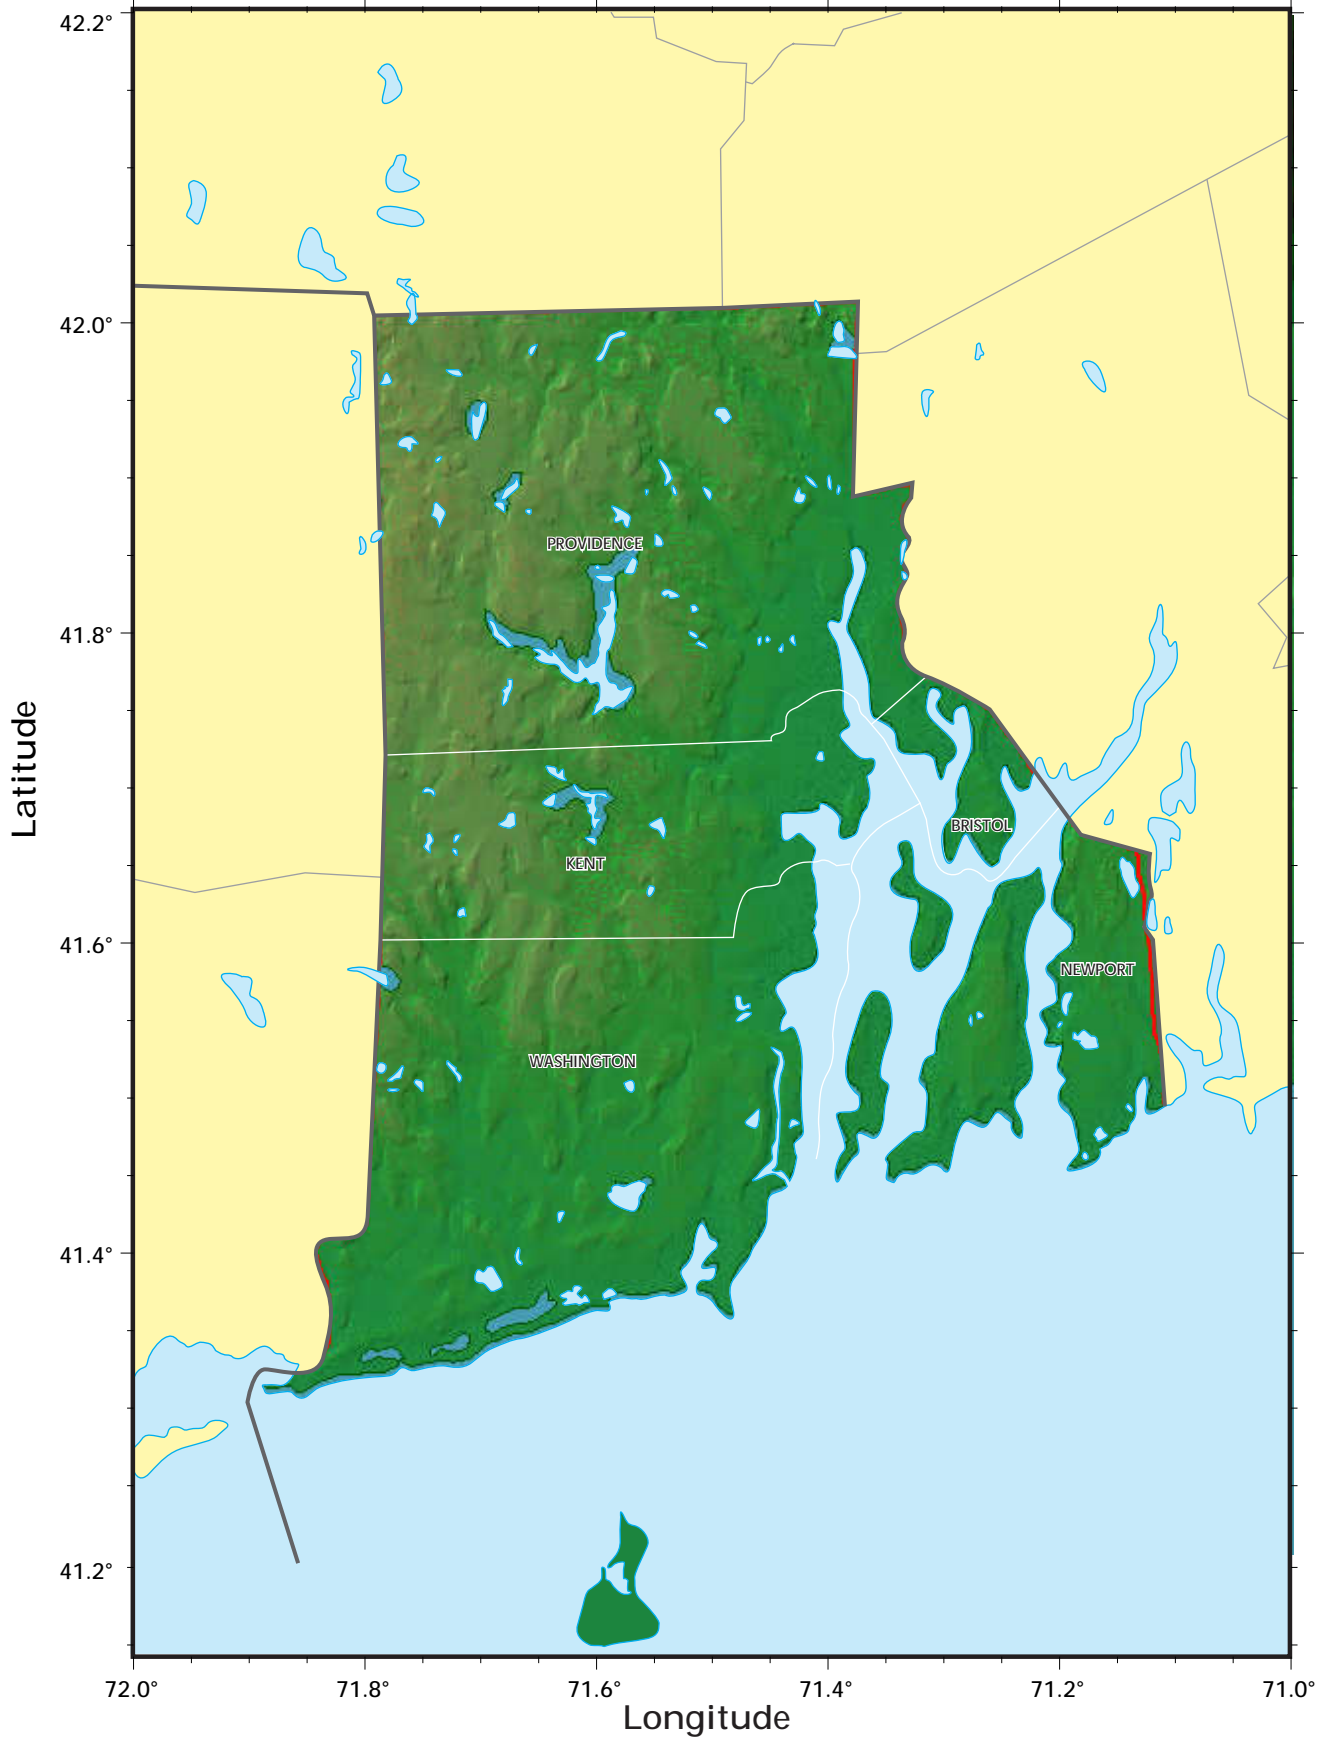

Rhode Island

shaded relief model ©1995 Ray Sterner, Johns Hopkins University, Applied Physics Laboratory
cartography ©Weller Cartographic Services Ltd.