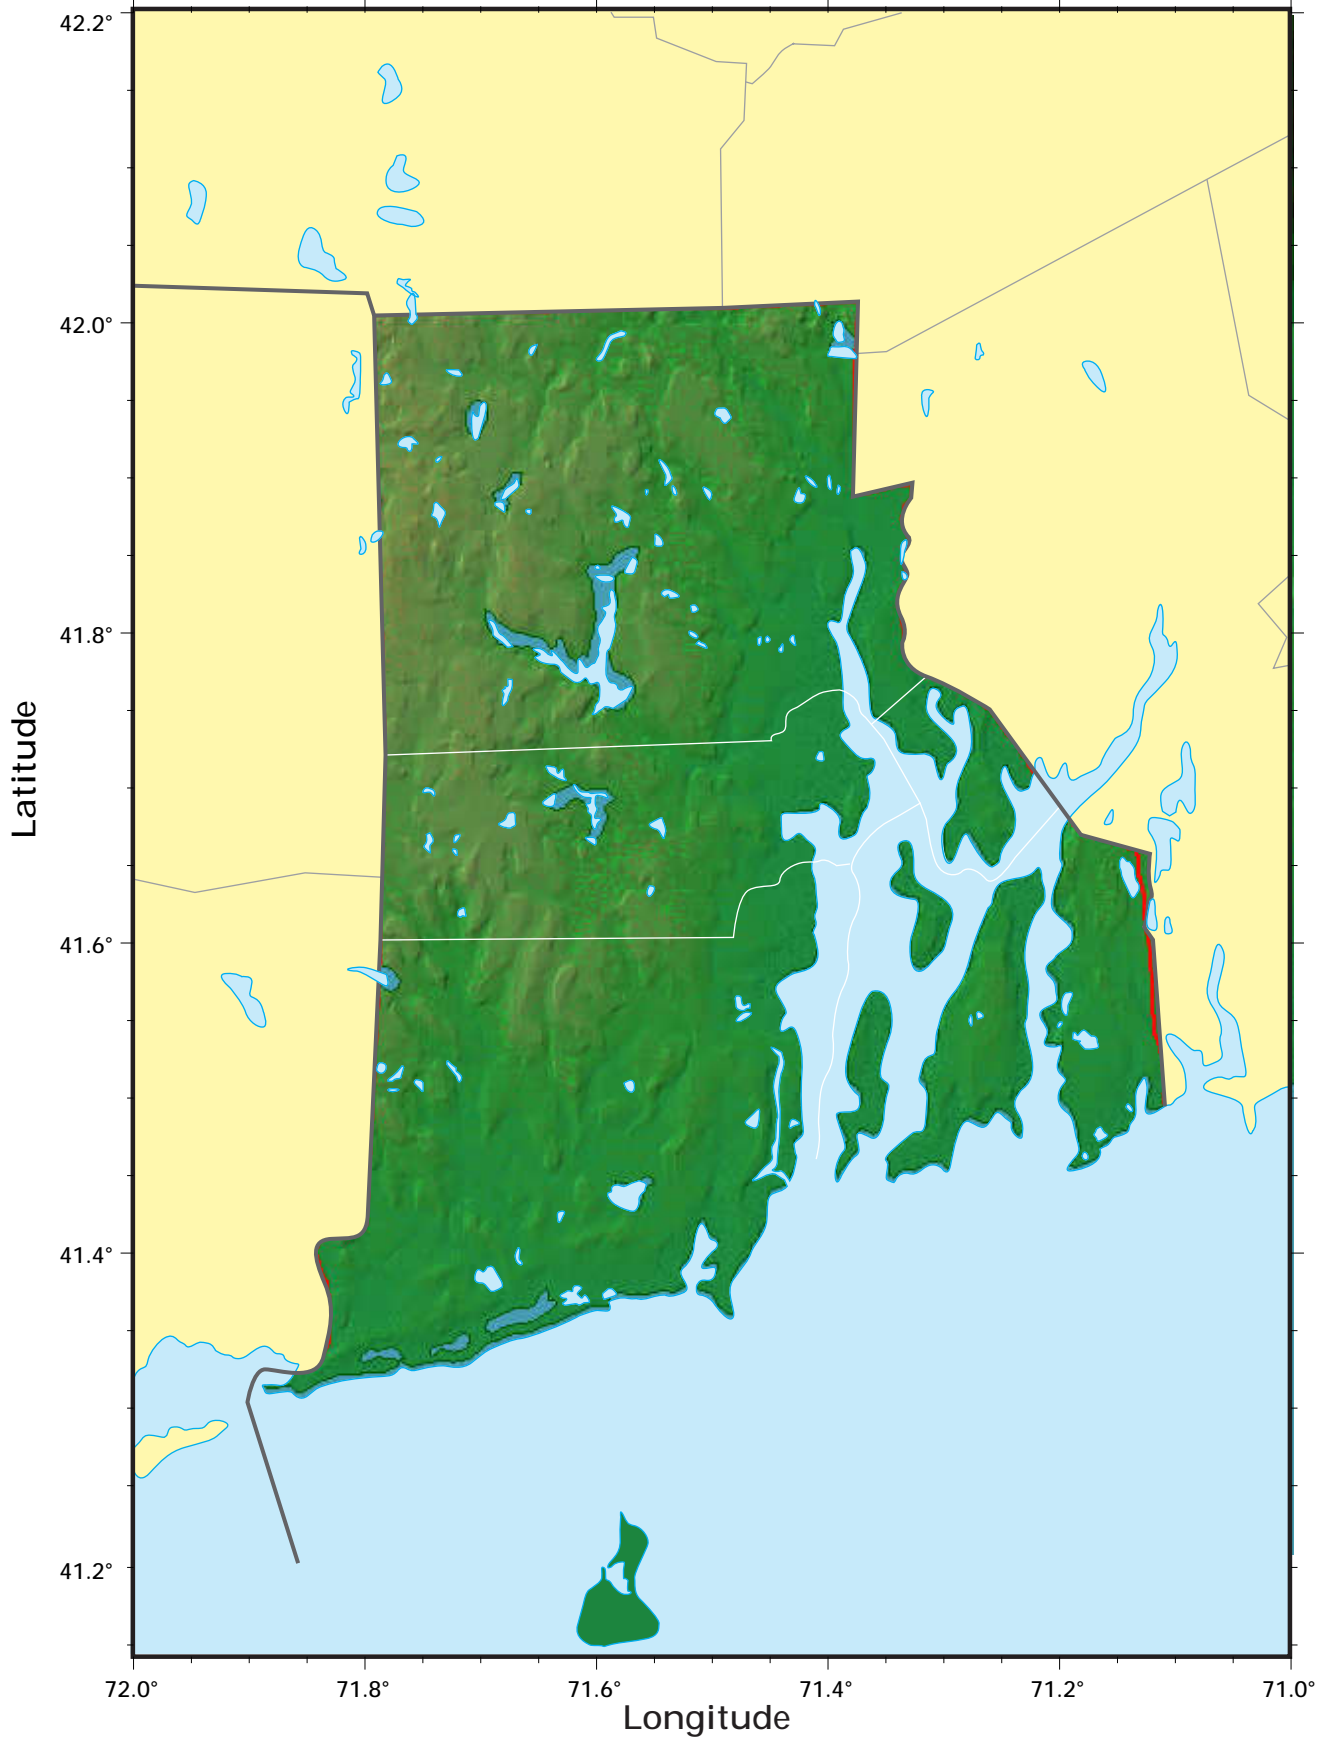

Rhode Island

shaded relief model ©1995 Ray Sterner, Johns Hopkins University, Applied Physics Laboratory
cartography ©Weller Cartographic Services Ltd.