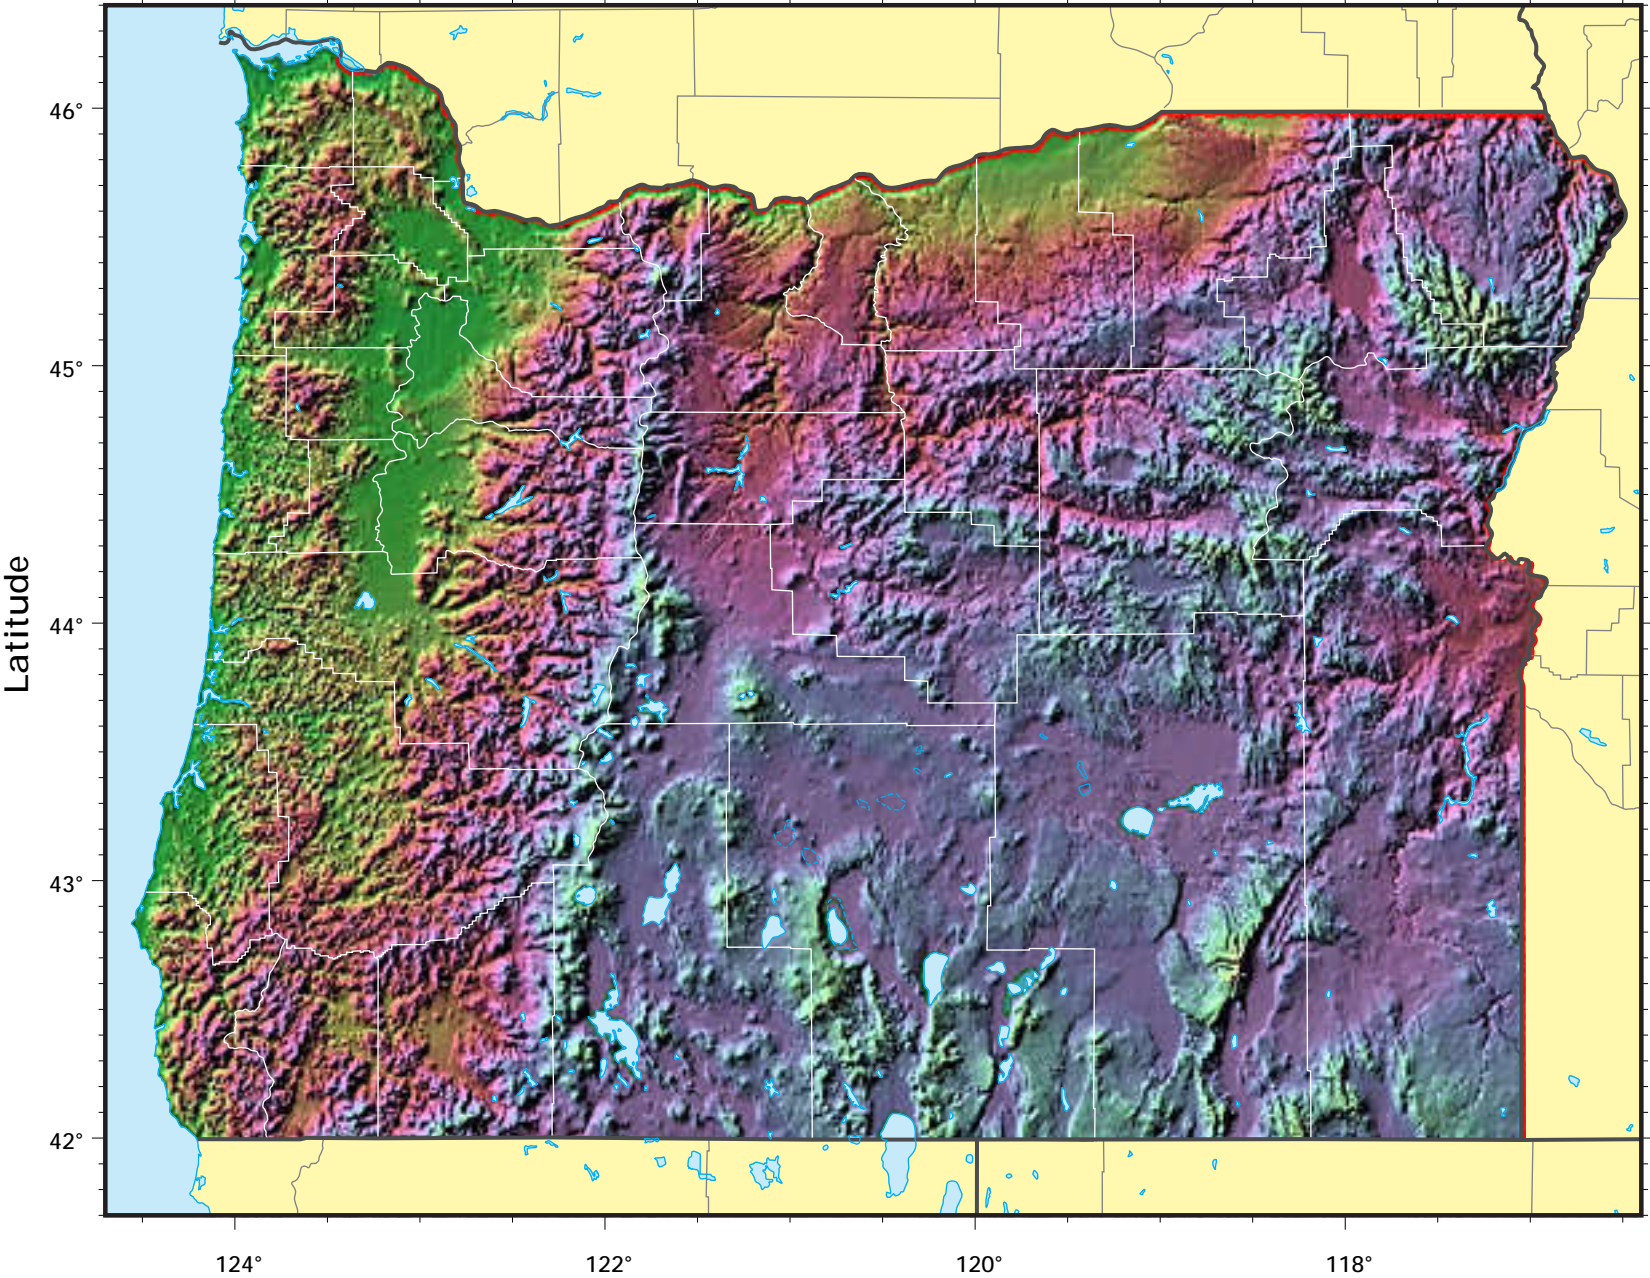

Oregon

shaded relief model ©1995 Ray Sterner, Johns Hopkins University, Applied Physics Laboratory
cartography ©Weller Cartographic Services Ltd.