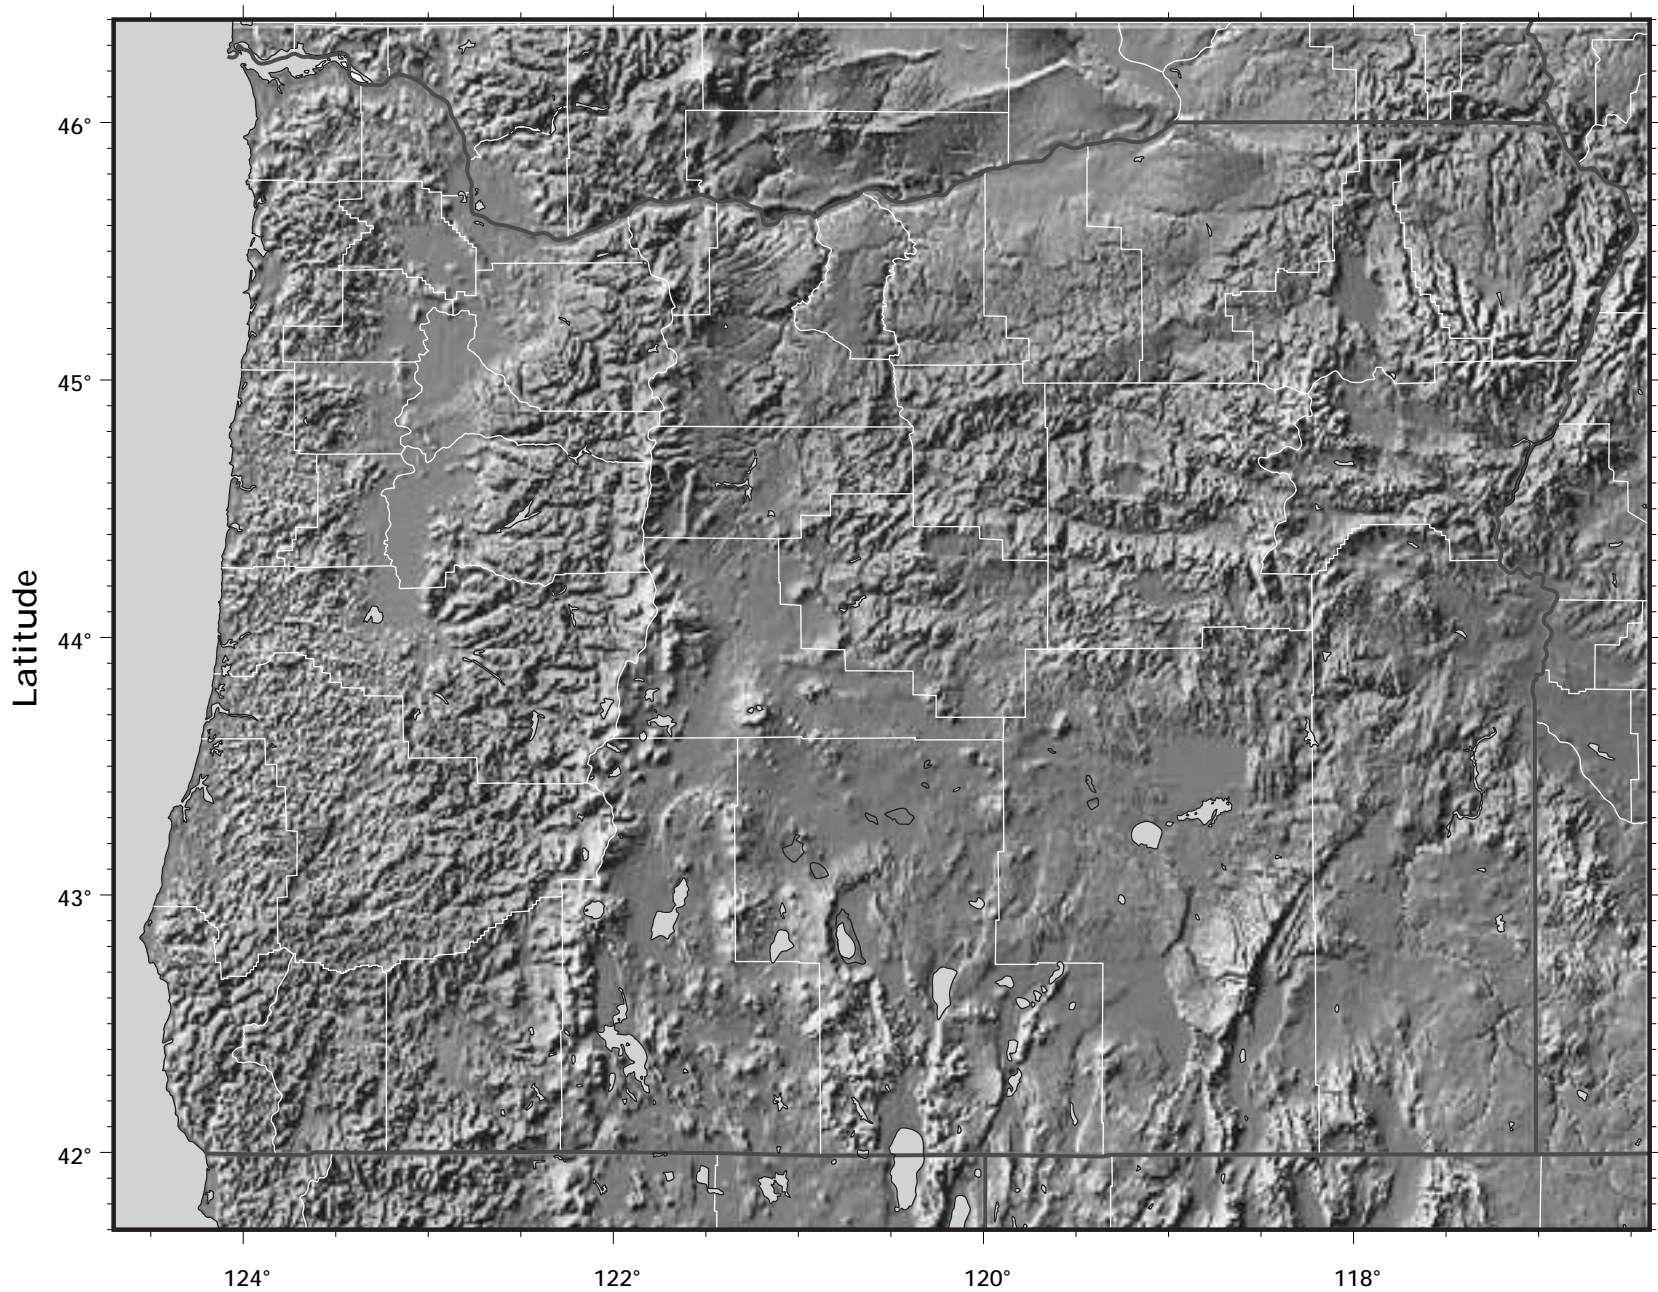

Oregon

shaded relief model ©1995 Ray Sterner, Johns Hopkins University, Applied Physics Laboratory
cartography ©Weller Cartographic Services Ltd.