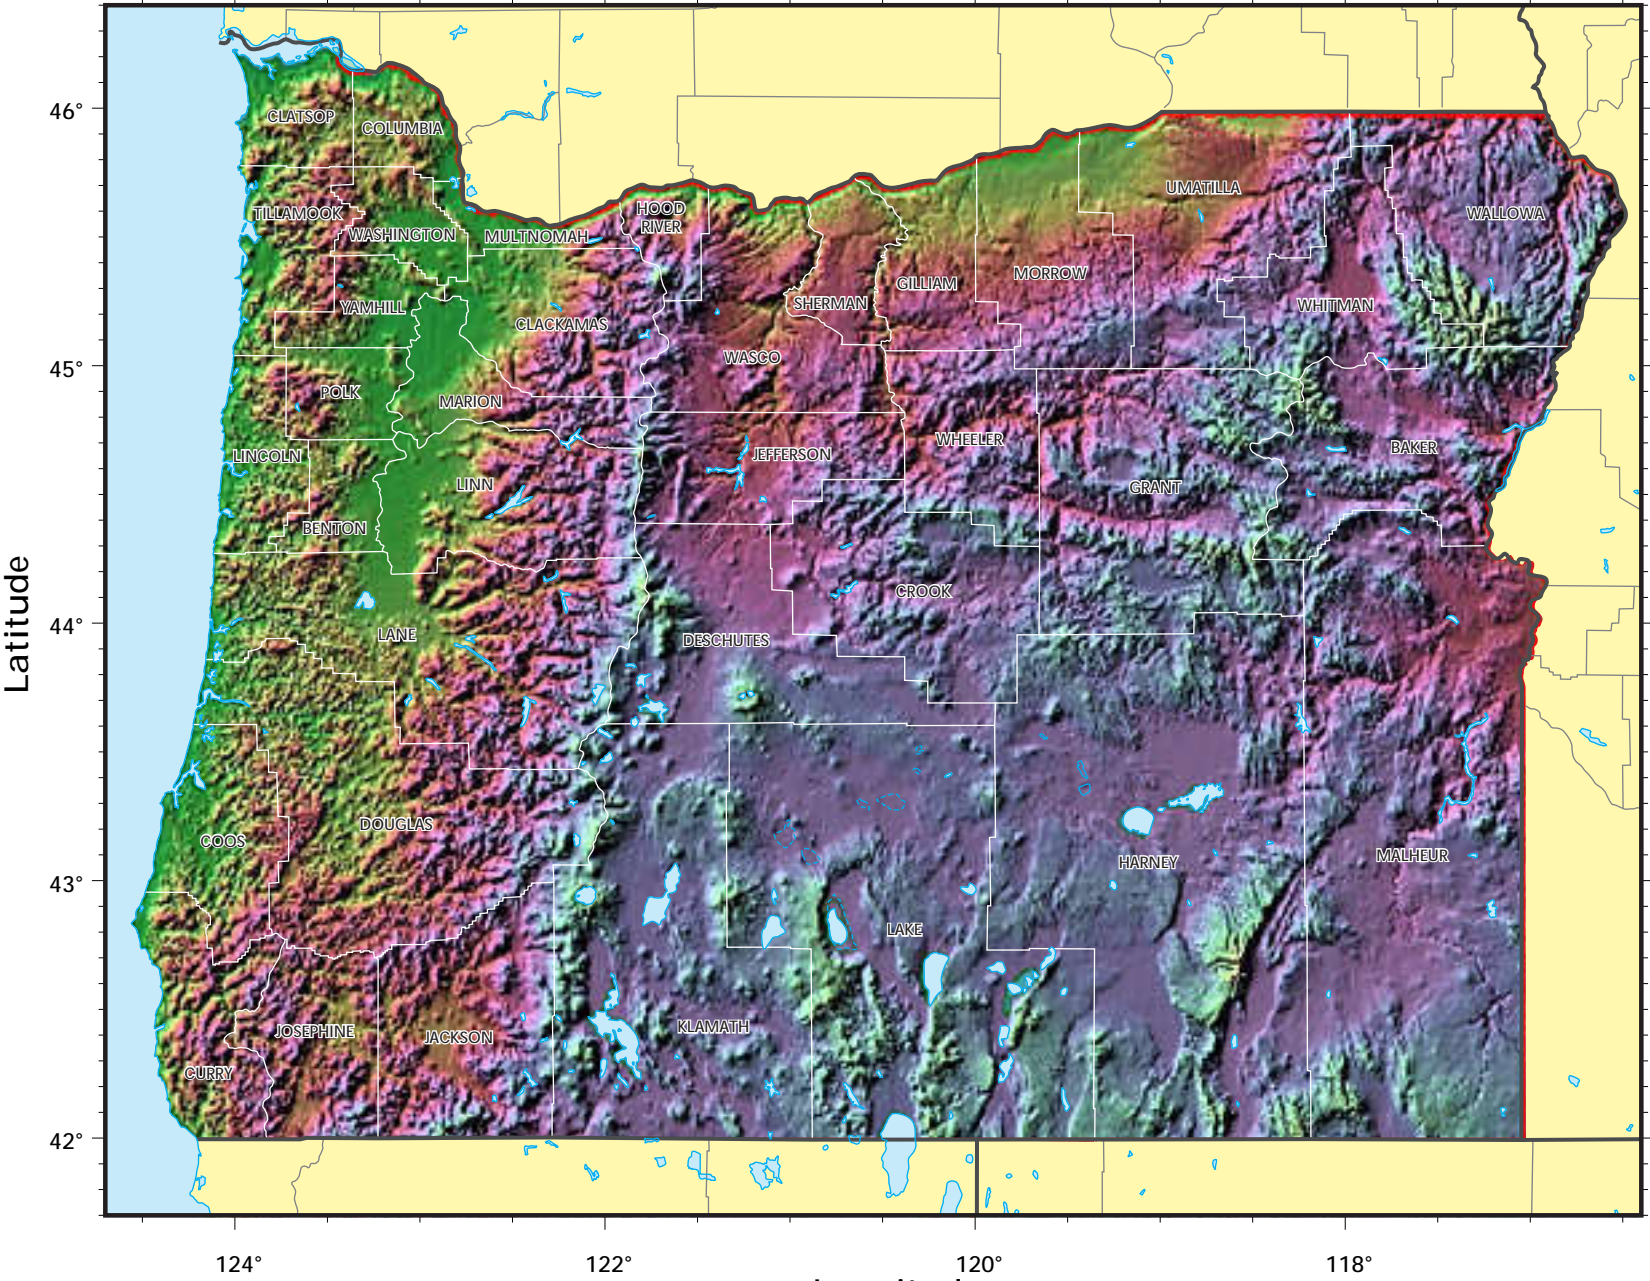

Oregon

shaded relief model ©1995 Ray Sterner, Johns Hopkins University, Applied Physics Laboratory
cartography ©Weller Cartographic Services Ltd.