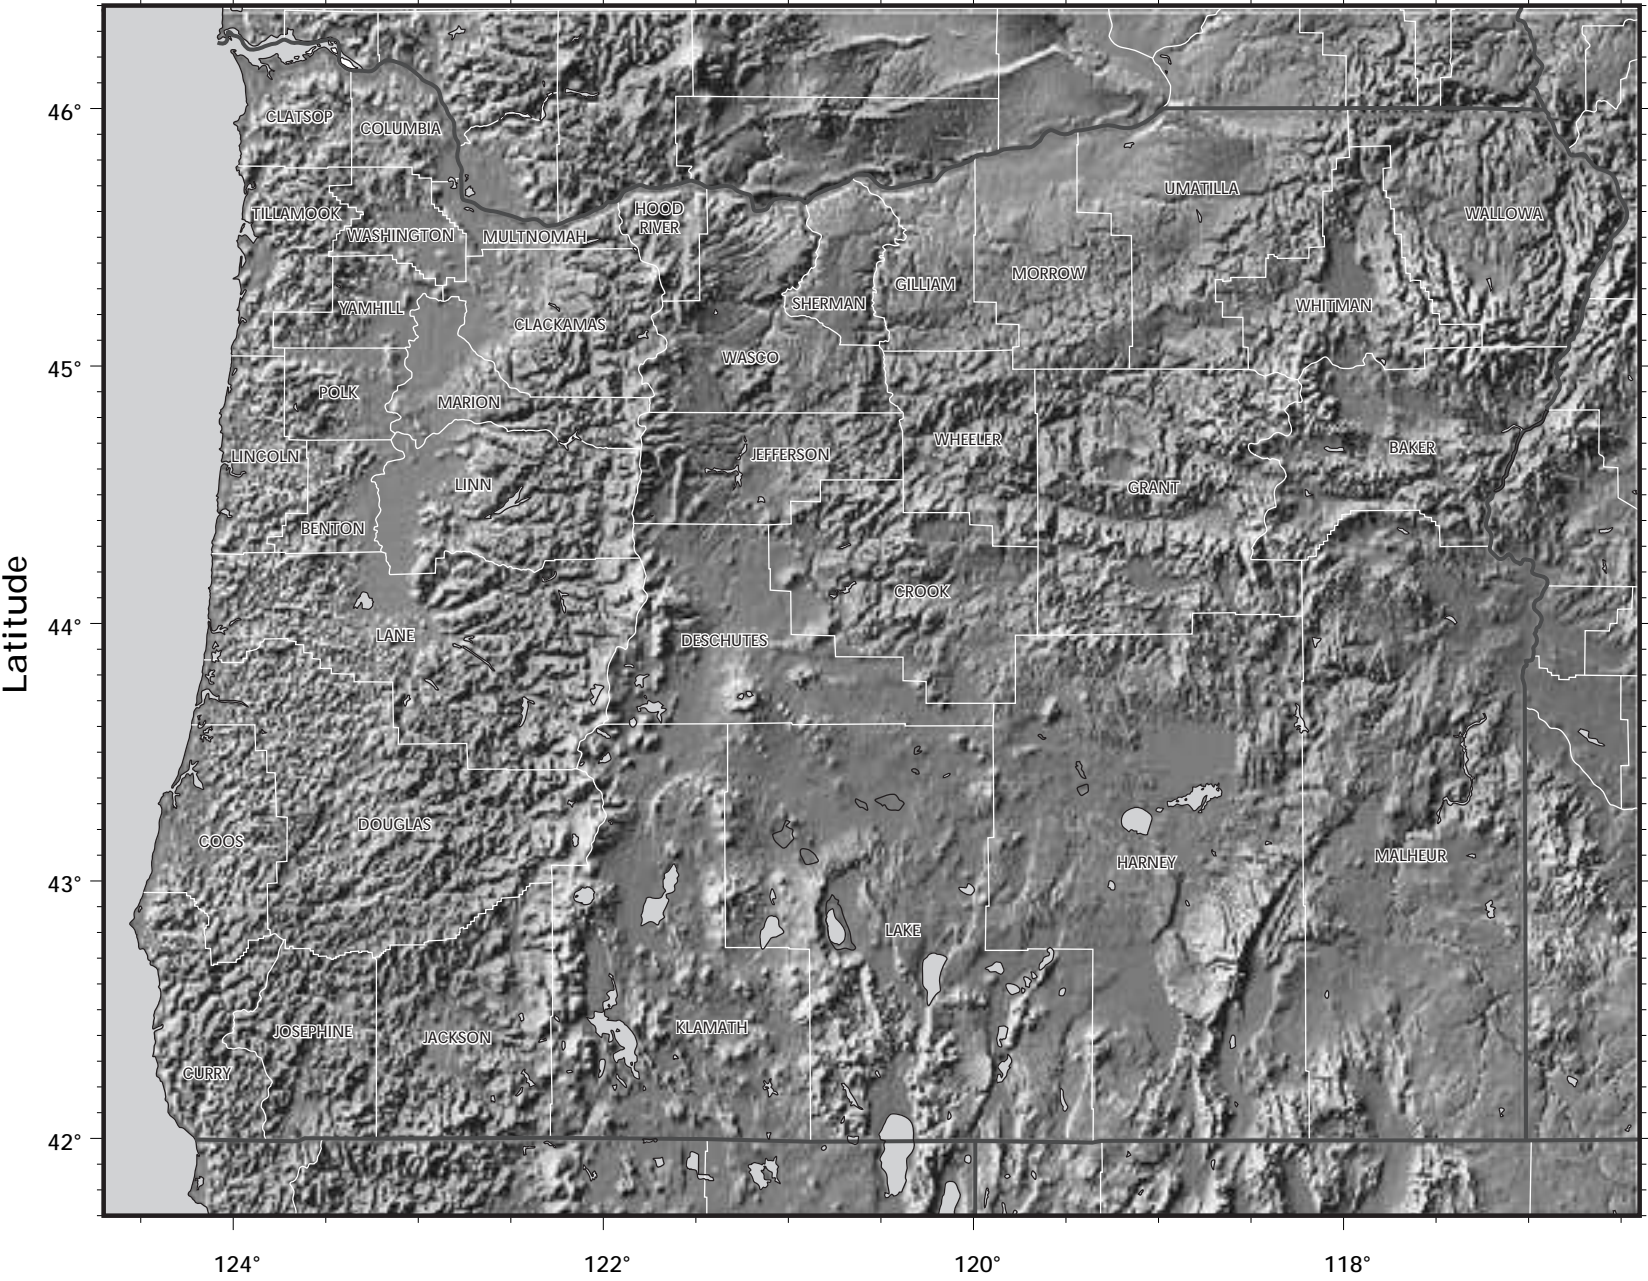

Oregon

shaded relief model ©1995 Ray Sterner, Johns Hopkins University, Applied Physics Laboratory
cartography ©Weller Cartographic Services Ltd.