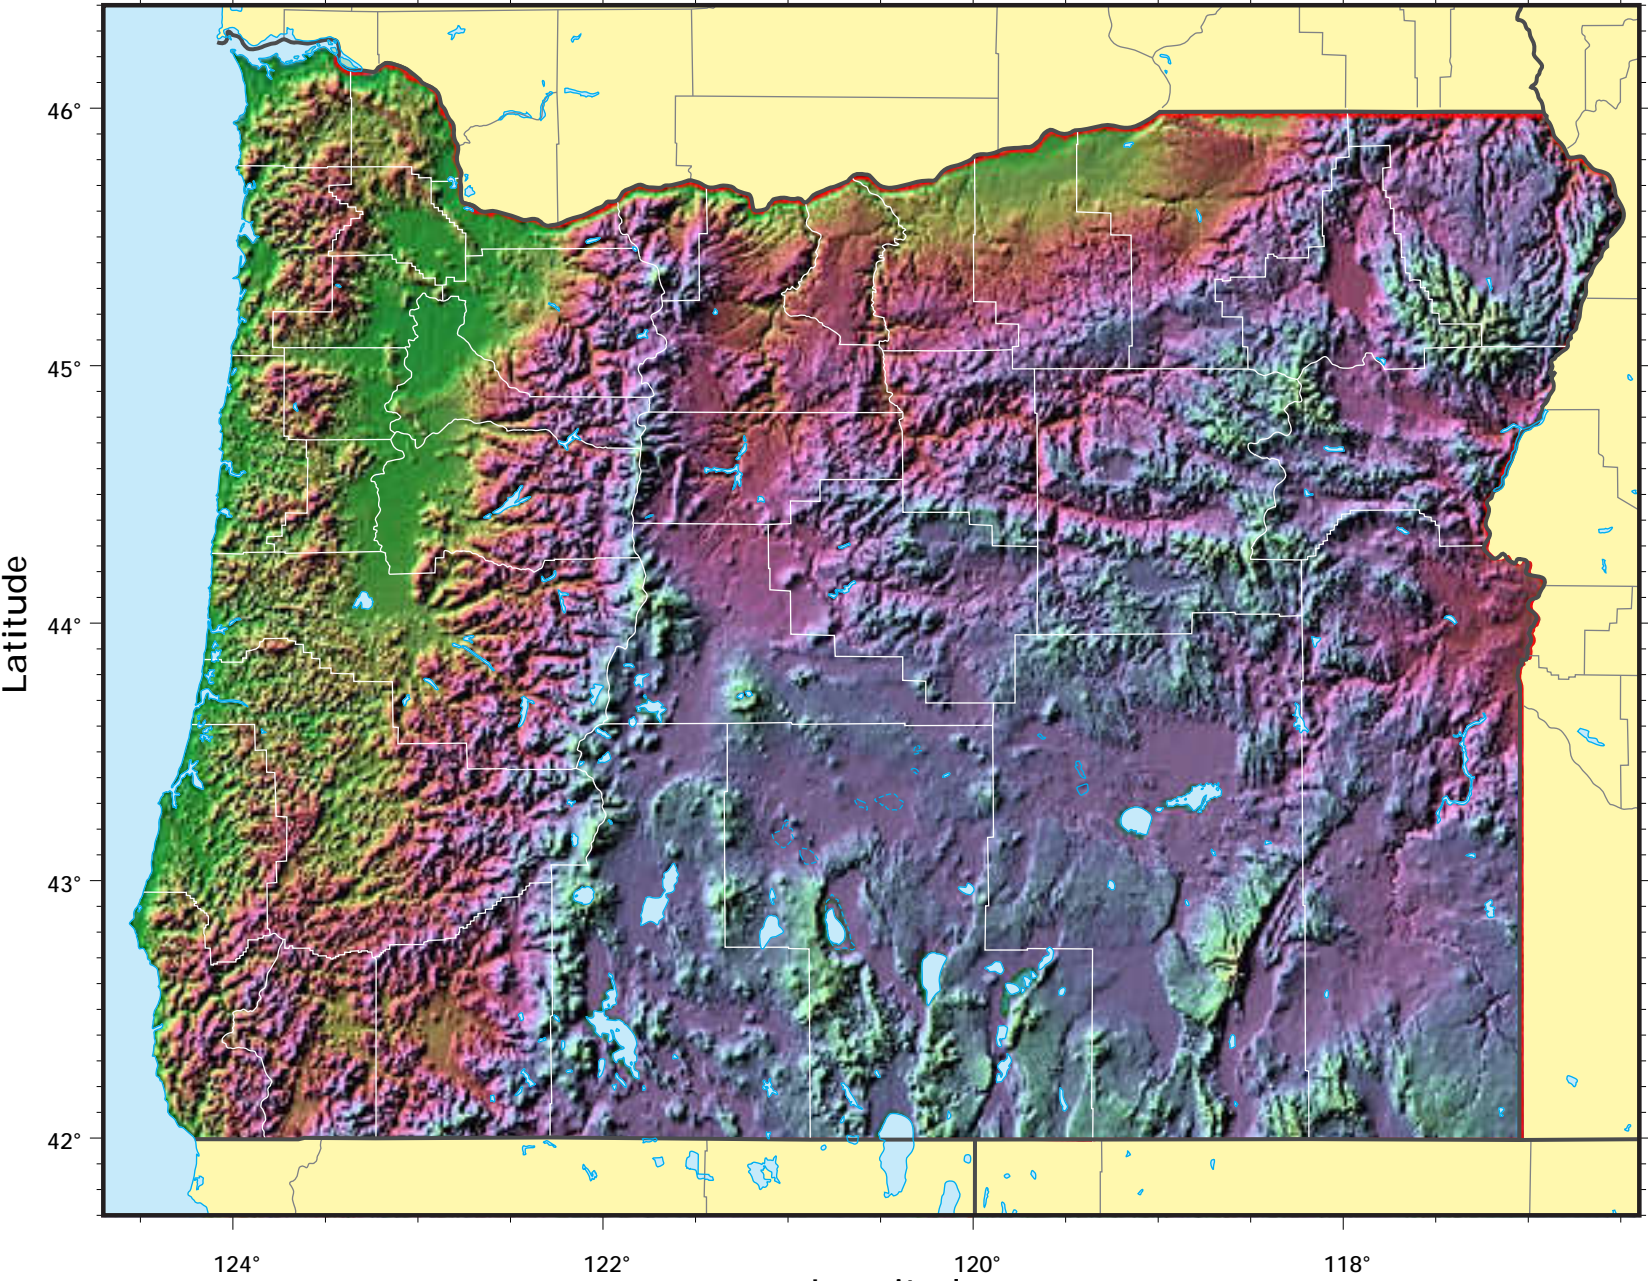

Oregon

shaded relief model ©1995 Ray Sterner, Johns Hopkins University, Applied Physics Laboratory
cartography ©Weller Cartographic Services Ltd.