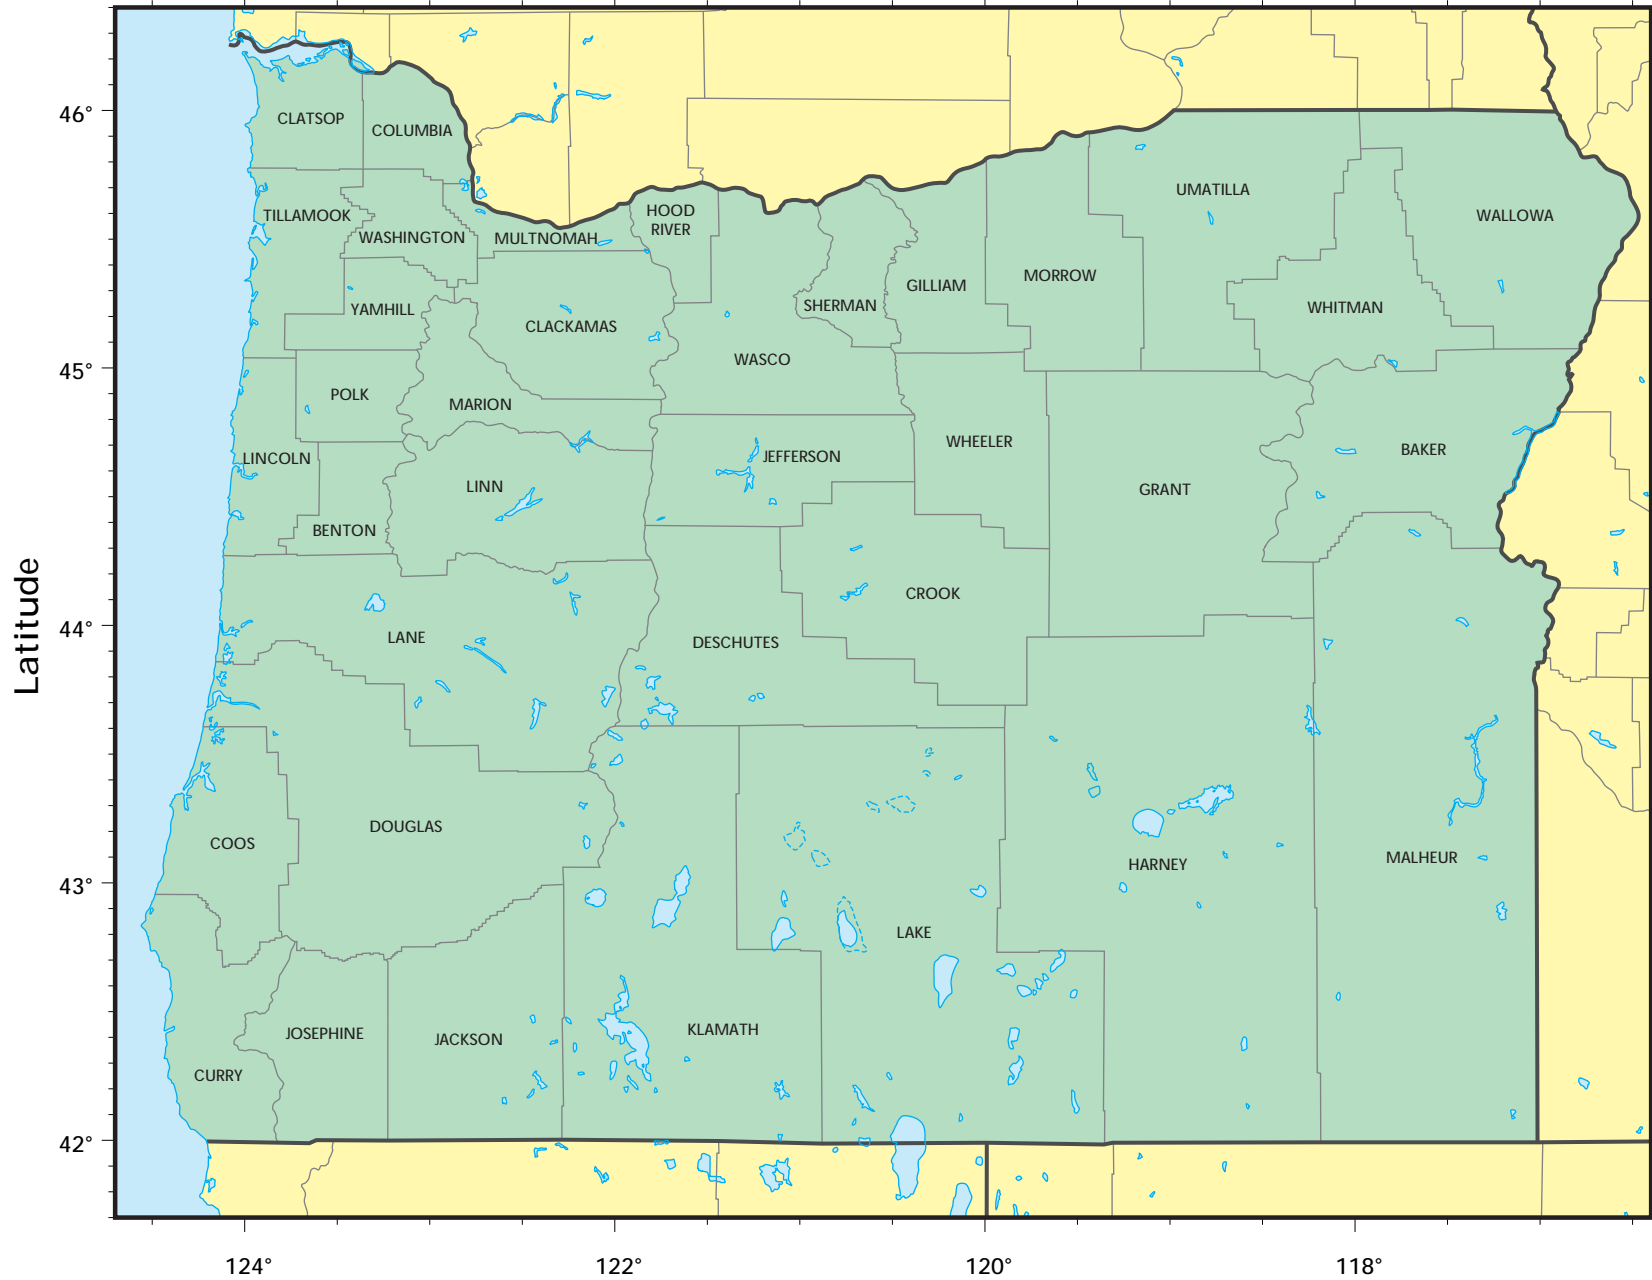

Oregon

shade relief model ©1995 Ray Sterner, John Hopkins University, Applied Physics Laboratory
cartography ©Weller Cartographic Services Ltd.

Oregon

Oregon

Oregon

shaded relief model ©1995 Ray Sterner, Johns Hopkins University, Applied Physics Laboratory
cartography ©Weller Cartographic Services Ltd.