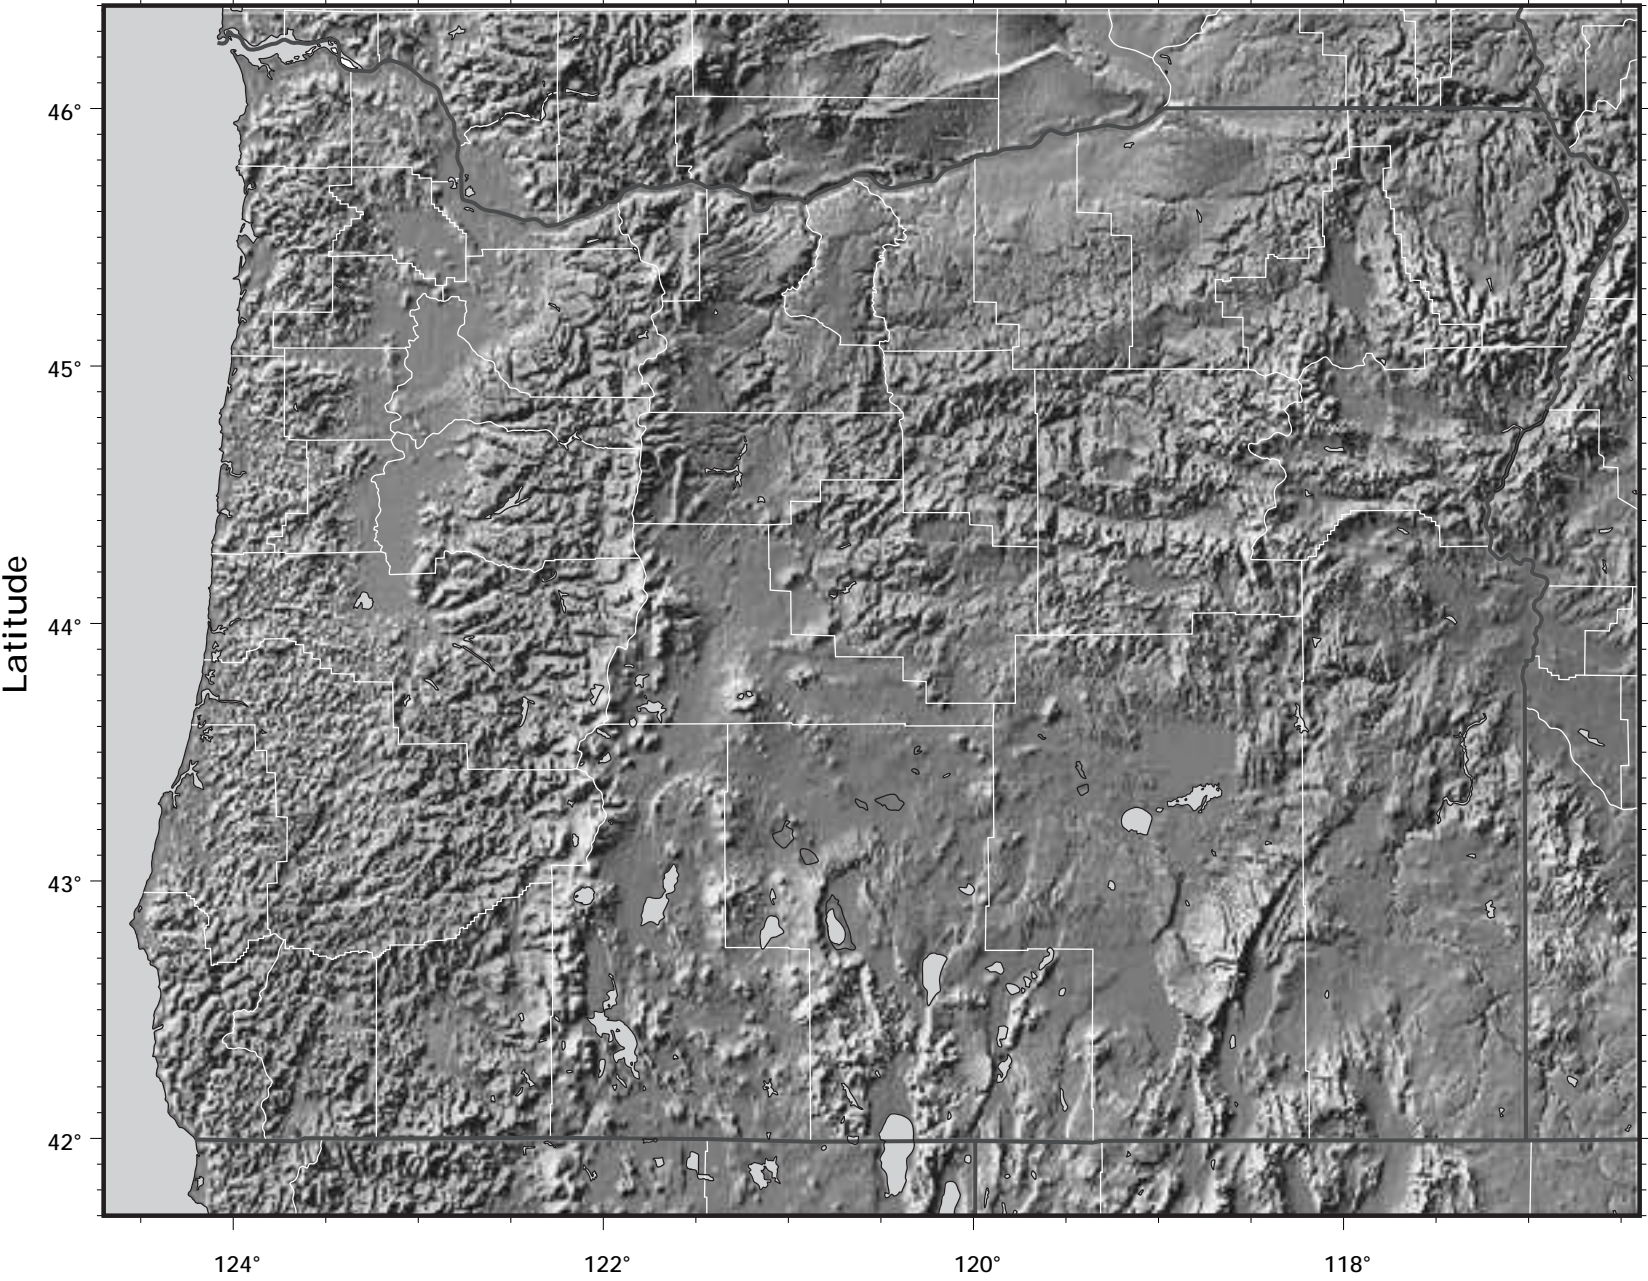

Oregon

shade relief model ©1995 Ray Sterner, John Hopkins University, Applied Physics Laboratory
cartography ©Weller Cartographic Services Ltd.

Oregon

Oregon

Oregon

shaded relief model ©1995 Ray Sterner, Johns Hopkins University, Applied Physics Laboratory
cartography ©Weller Cartographic Services Ltd.