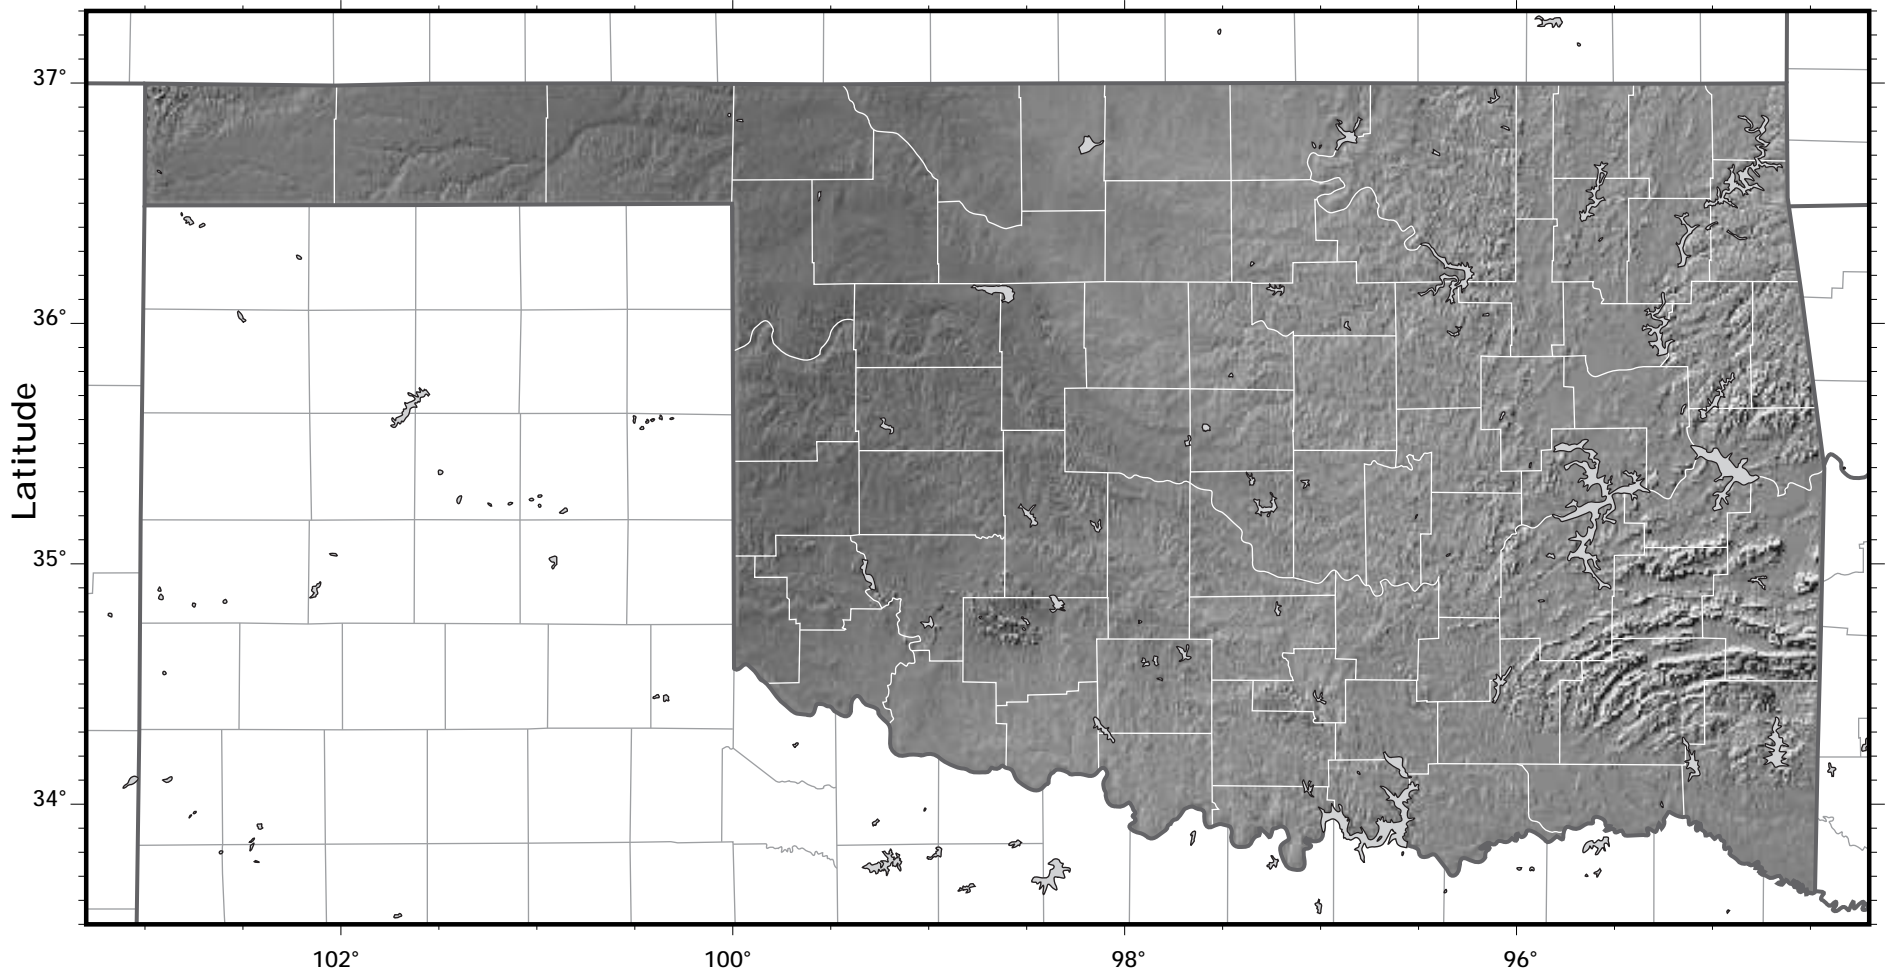

# Oklahoma

shaded relief model ©1995 Ray Sterner, Johns Hopkins University, Applied Physics Laboratory  
cartography ©Weller Cartographic Services Ltd.