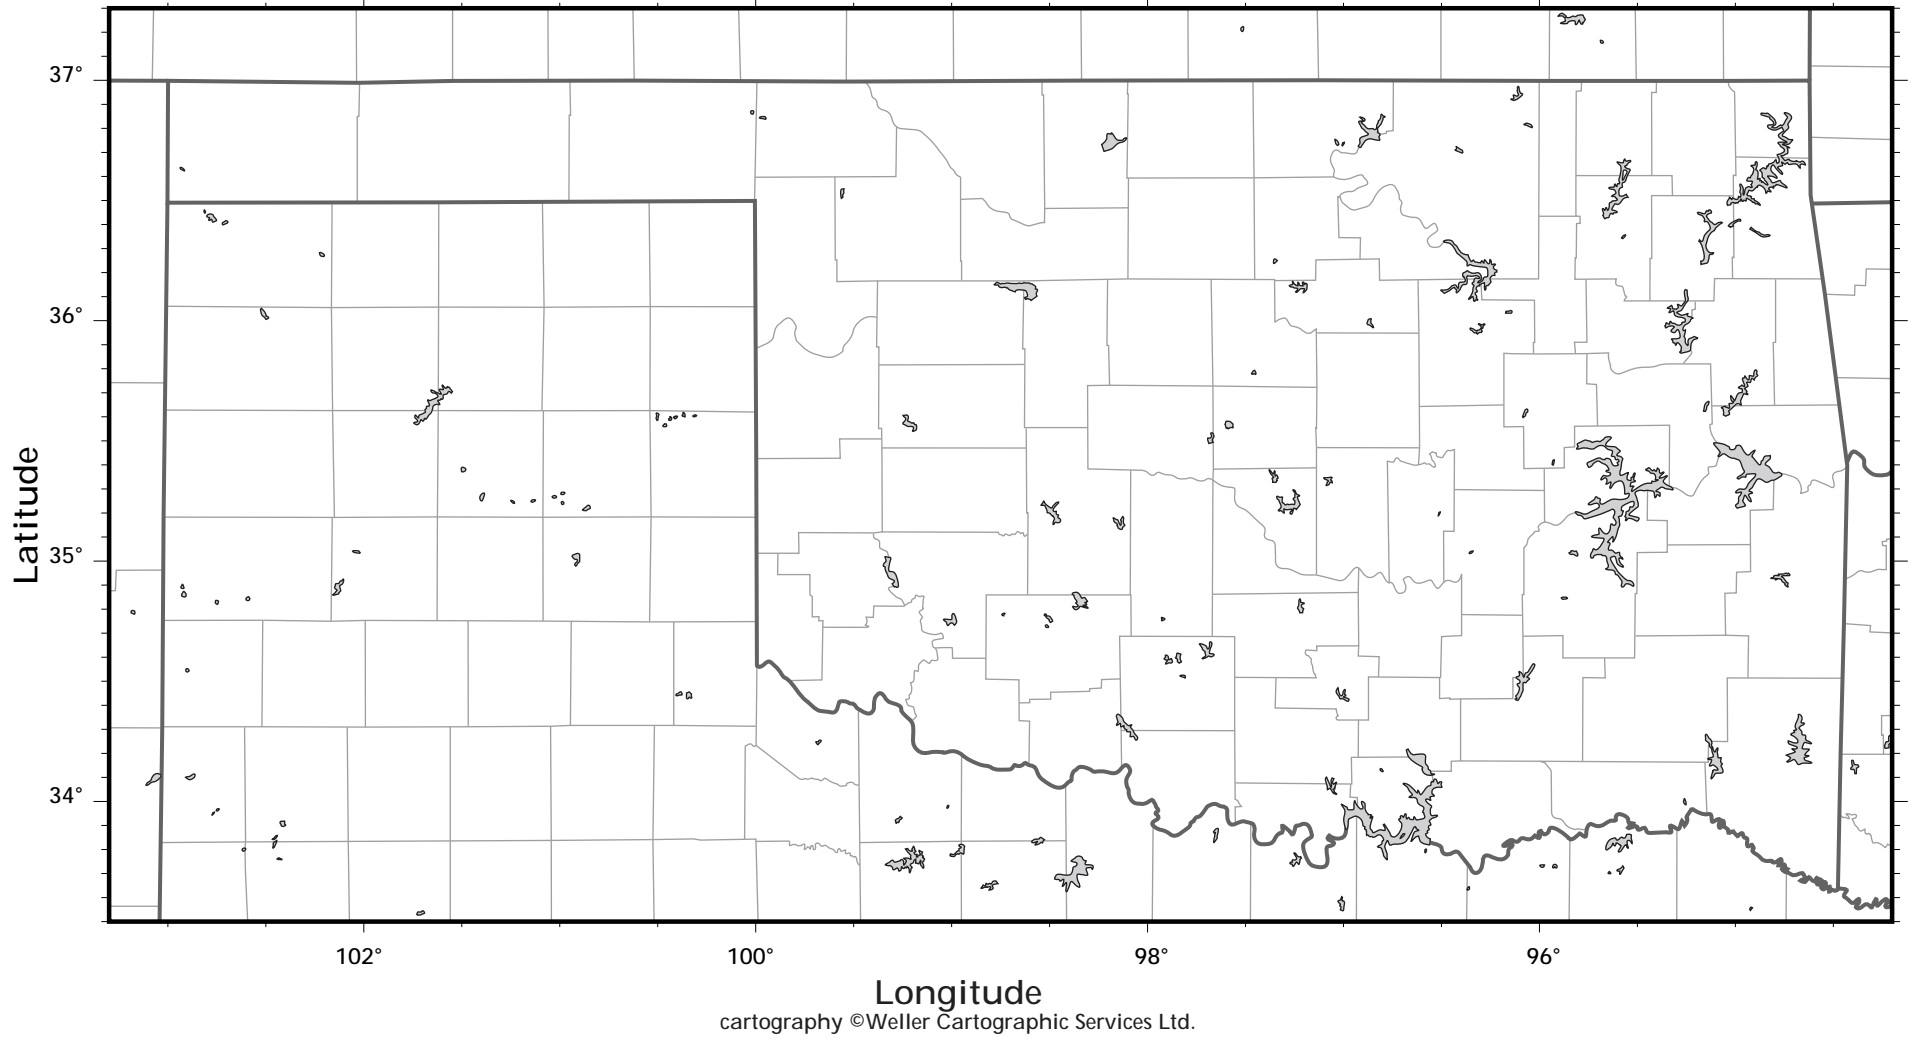

Oklahoma

Oklahoma

Oklahoma

Oklahoma

shaded relief model ©1995 Ray Sterner, Johns Hopkins University, Applied Physics Laboratory
cartography ©Weller Cartographic Services Ltd.

Oklahoma

shaded relief model ©1995 Ray Sterner, Johns Hopkins University, Applied Physics Laboratory
cartography ©Weller Cartographic Services Ltd.