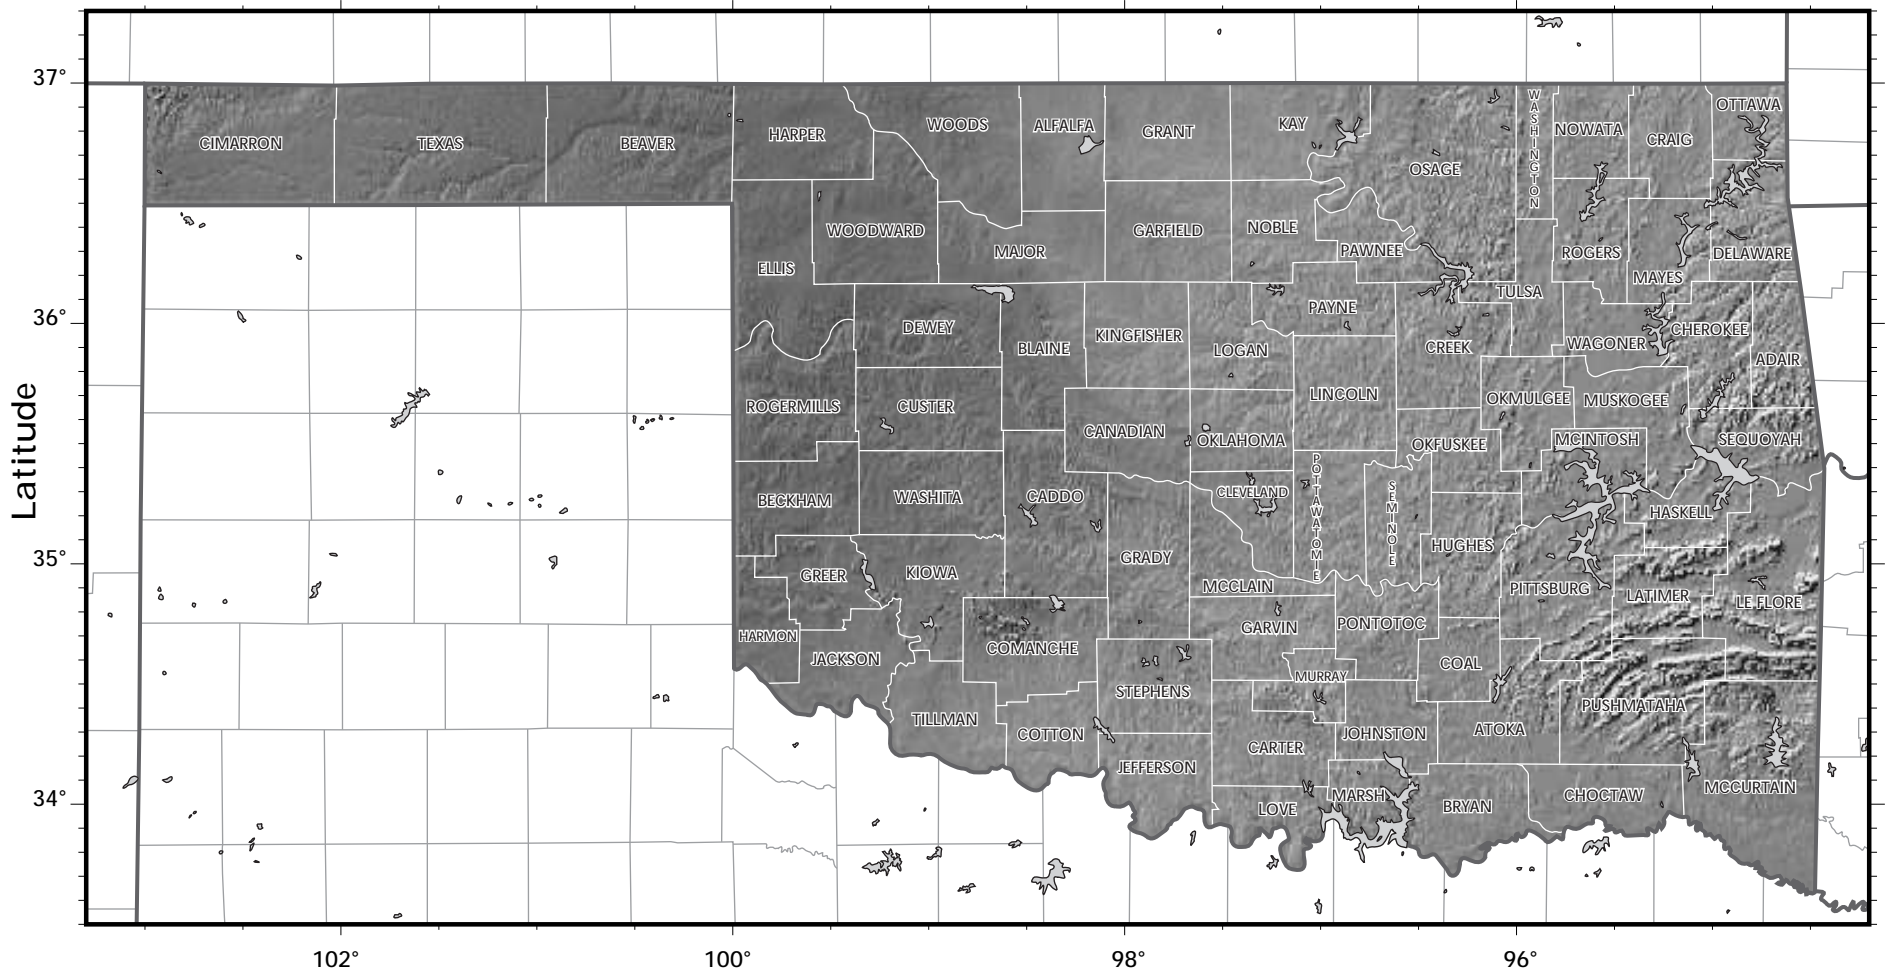

Oklahoma

Oklahoma

Oklahoma

Oklahoma

shaded relief model ©1995 Ray Sterner, Johns Hopkins University, Applied Physics Laboratory
cartography ©Weller Cartographic Services Ltd.

Oklahoma

shaded relief model ©1995 Ray Sterner, Johns Hopkins University, Applied Physics Laboratory
cartography ©Weller Cartographic Services Ltd.