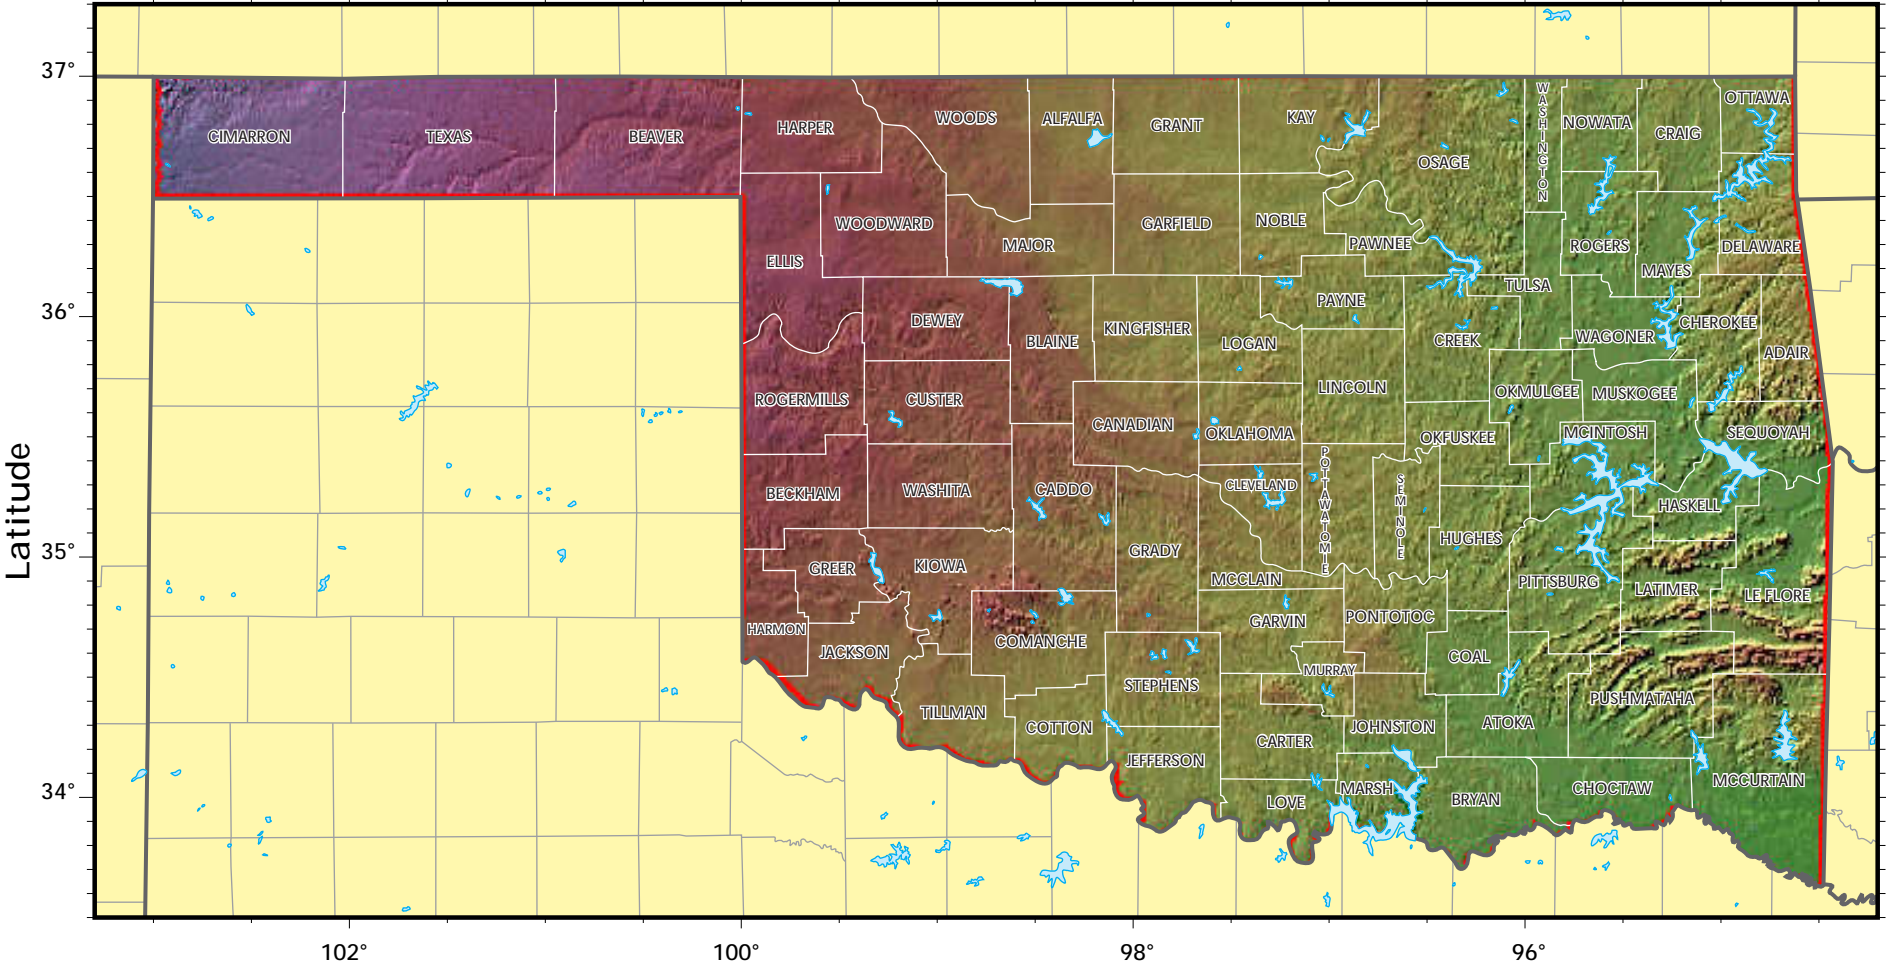

Oklahoma

shaded relief model ©1995 Ray Sterner, Johns Hopkins University, Applied Physics Laboratory
cartography ©Weller Cartographic Services Ltd.