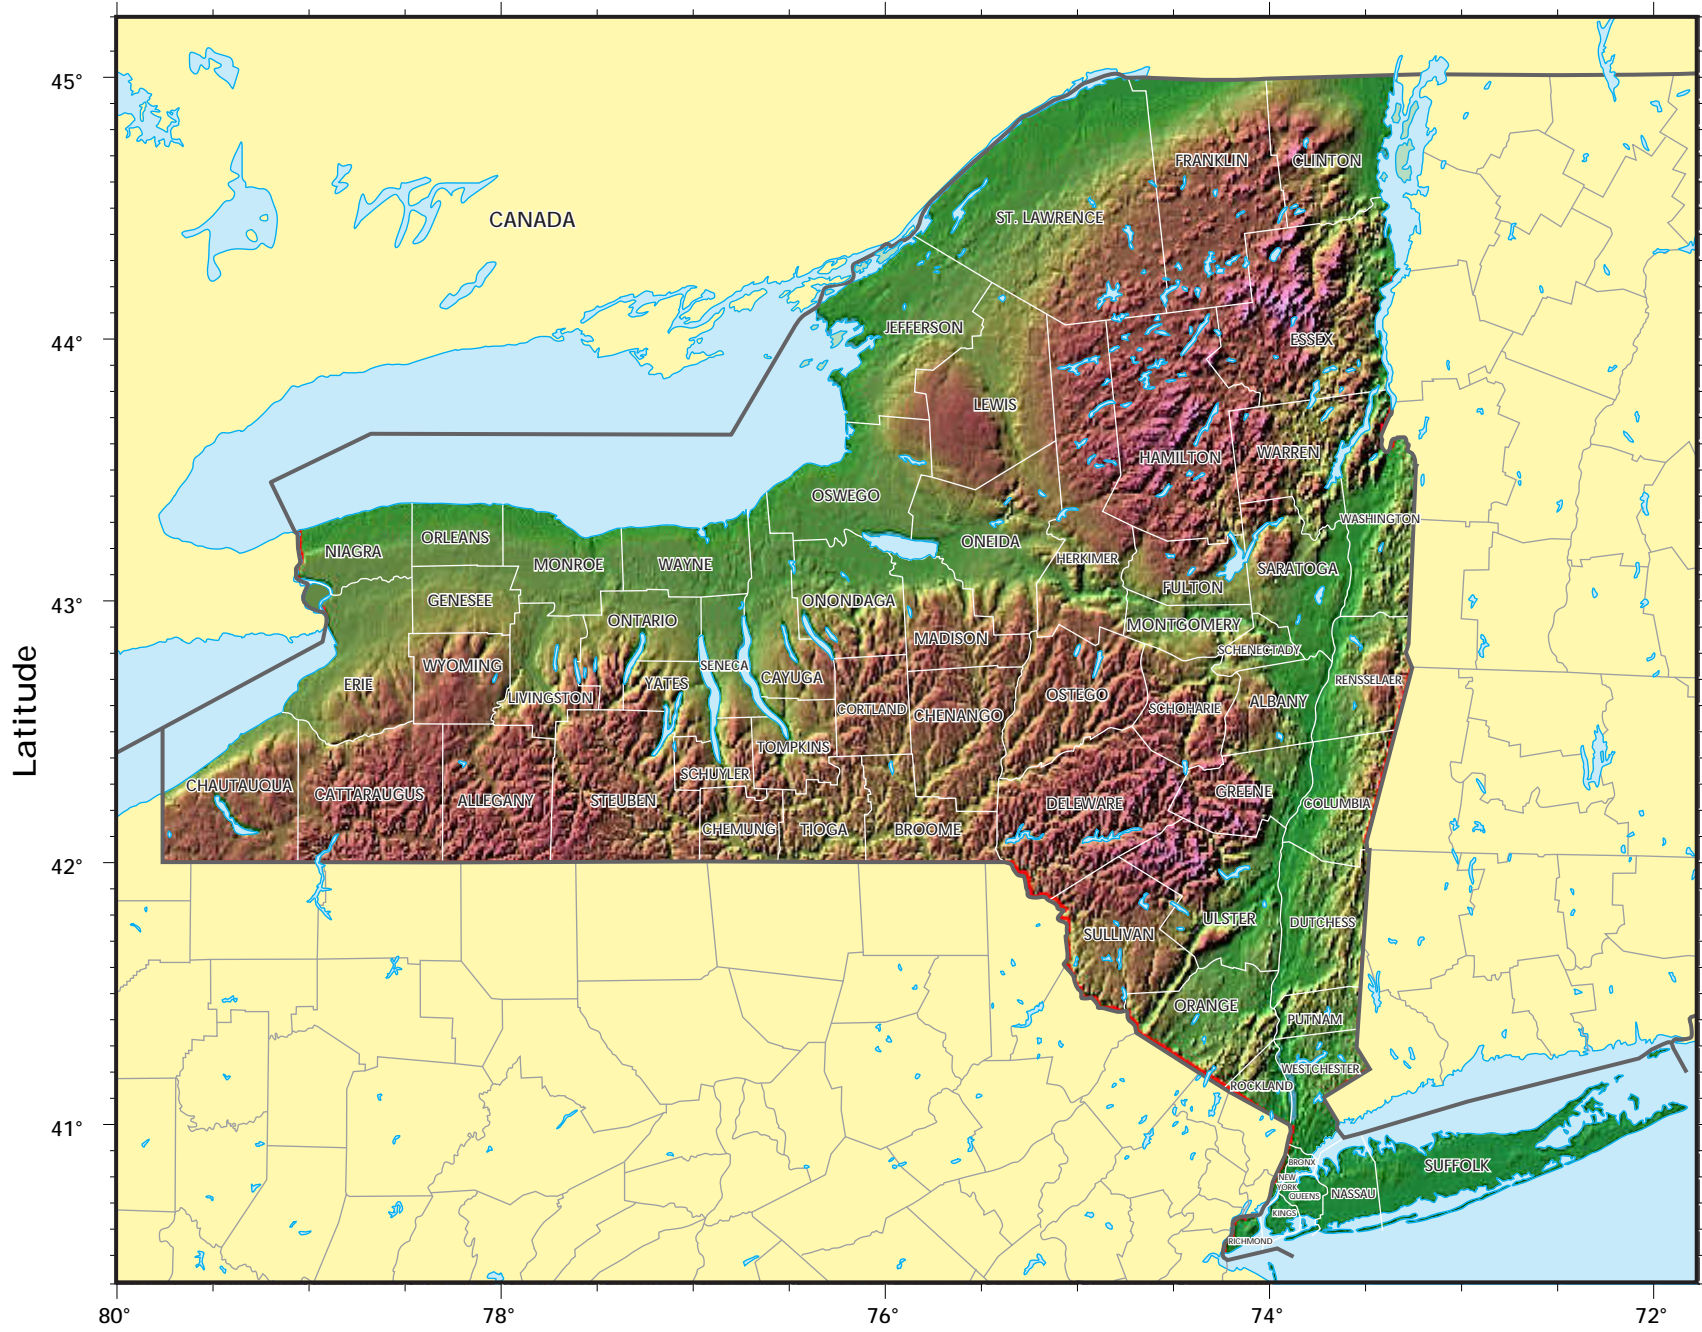

New York

shaded relief model ©1995 Ray Sterner, Johns Hopkins University, Applied Physics Laboratory
cartography ©Weller Cartographic Services Ltd.