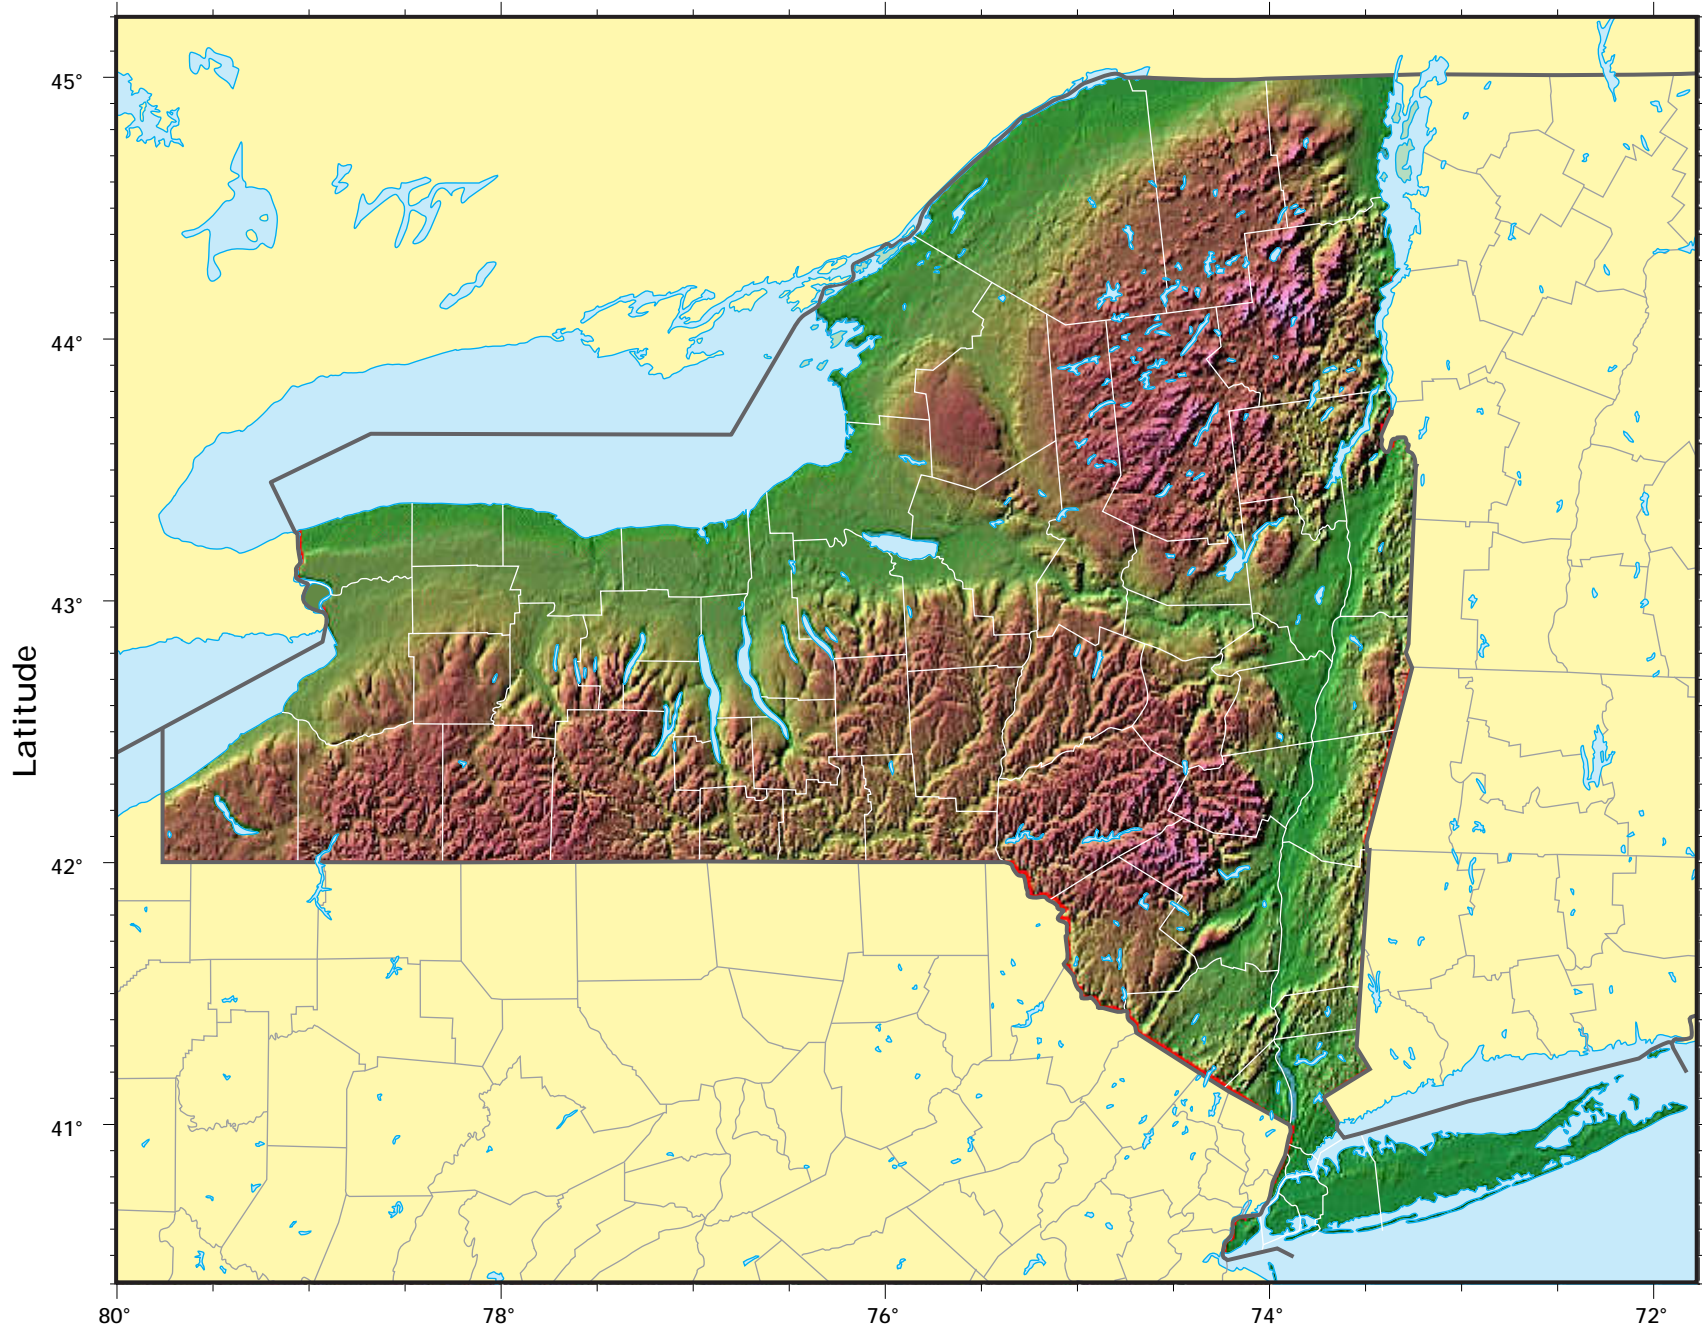

New York

shaded relief model ©1995 Ray Sterner, Johns Hopkins University, Applied Physics Laboratory
cartography ©Weller Cartographic Services Ltd.