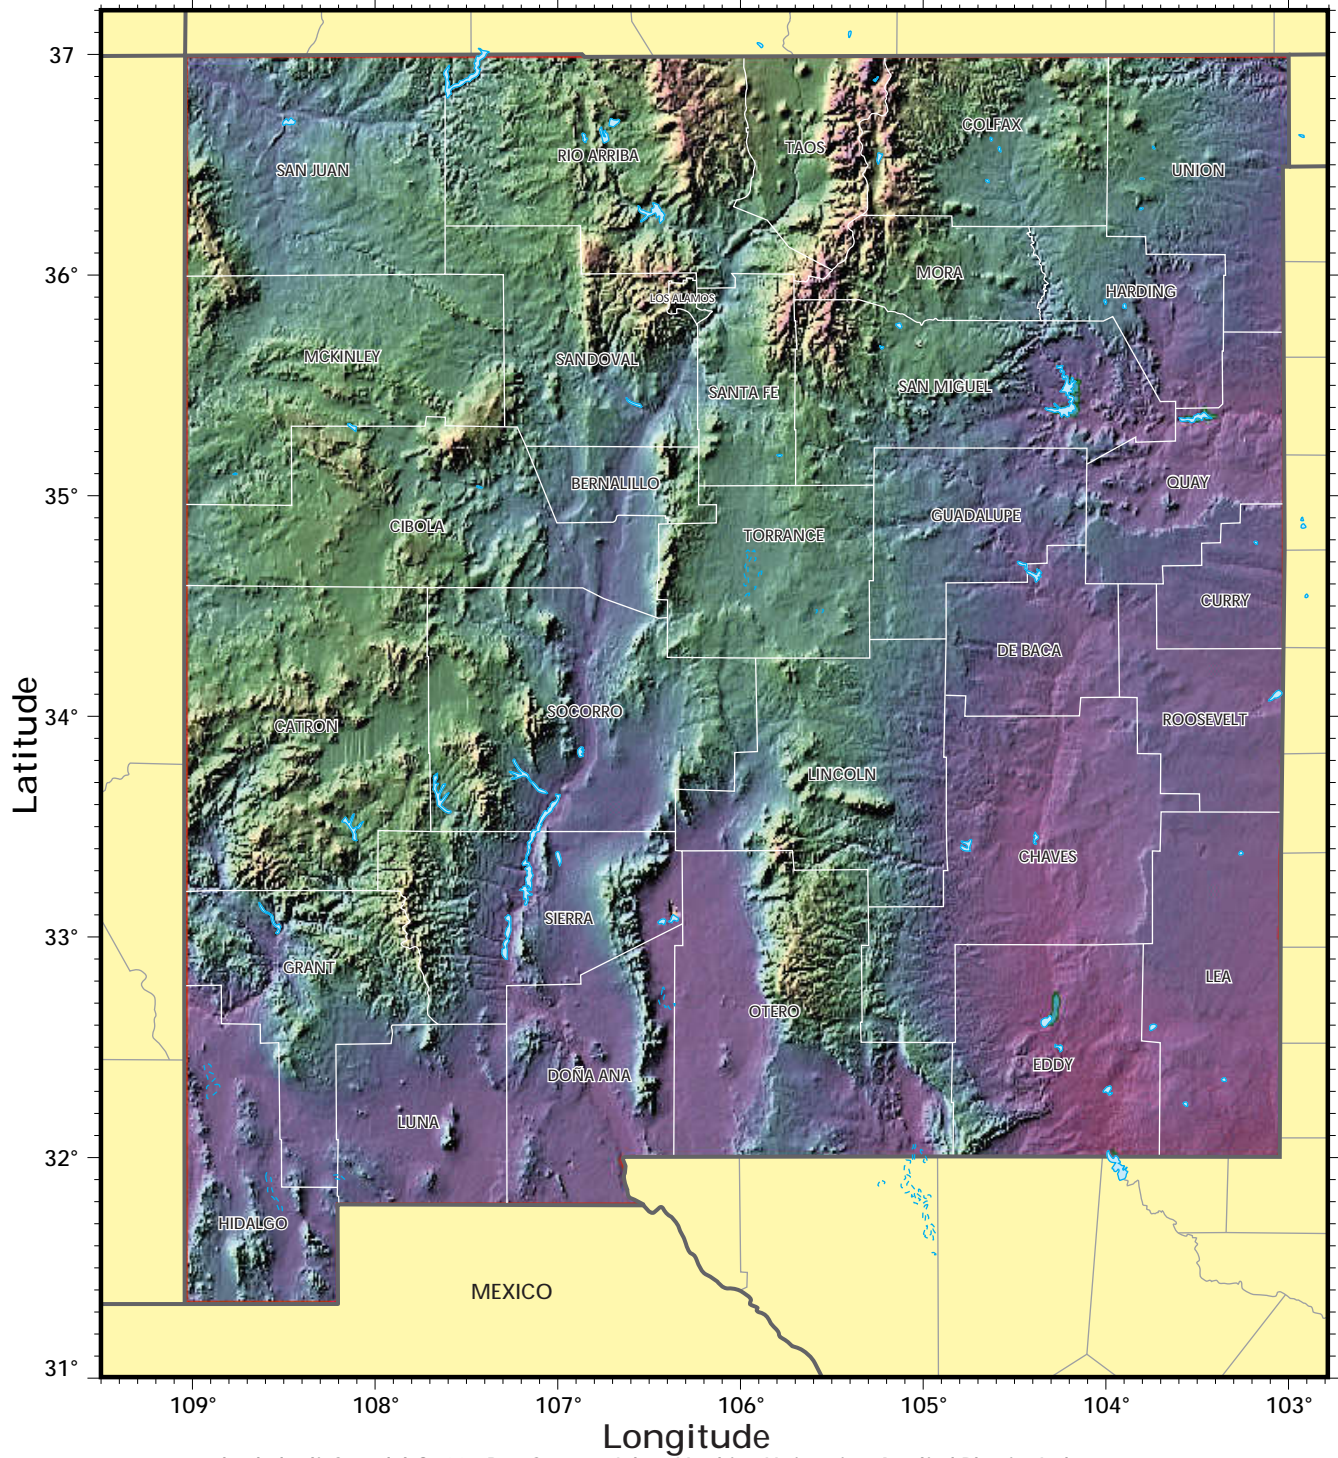

# New Mexico

shaded relief model ©1995 Ray Sterner, Johns Hopkins University, Applied Physics Laboratory  
cartography ©Weller Cartographic Services Ltd.