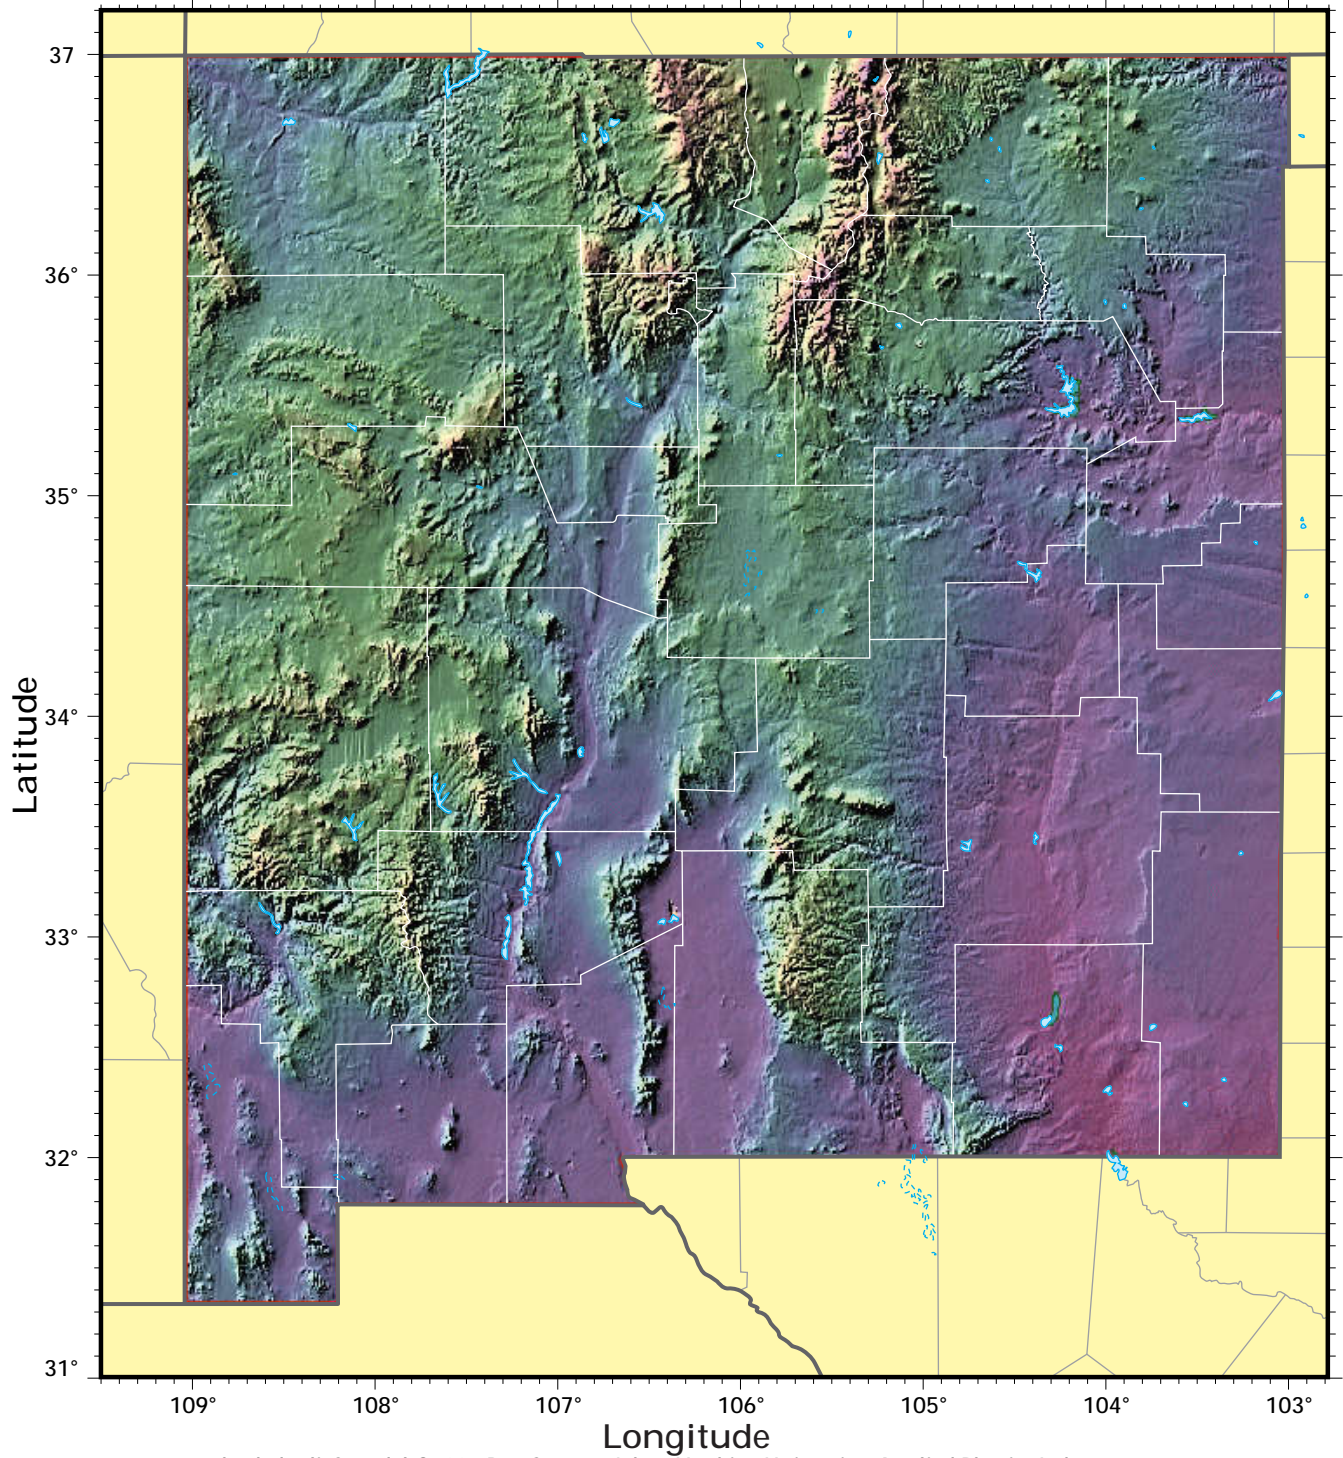

New Mexico

shaded relief model ©1995 Ray Sterner, Johns Hopkins University, Applied Physics Laboratory
cartography ©Weller Cartographic Services Ltd.