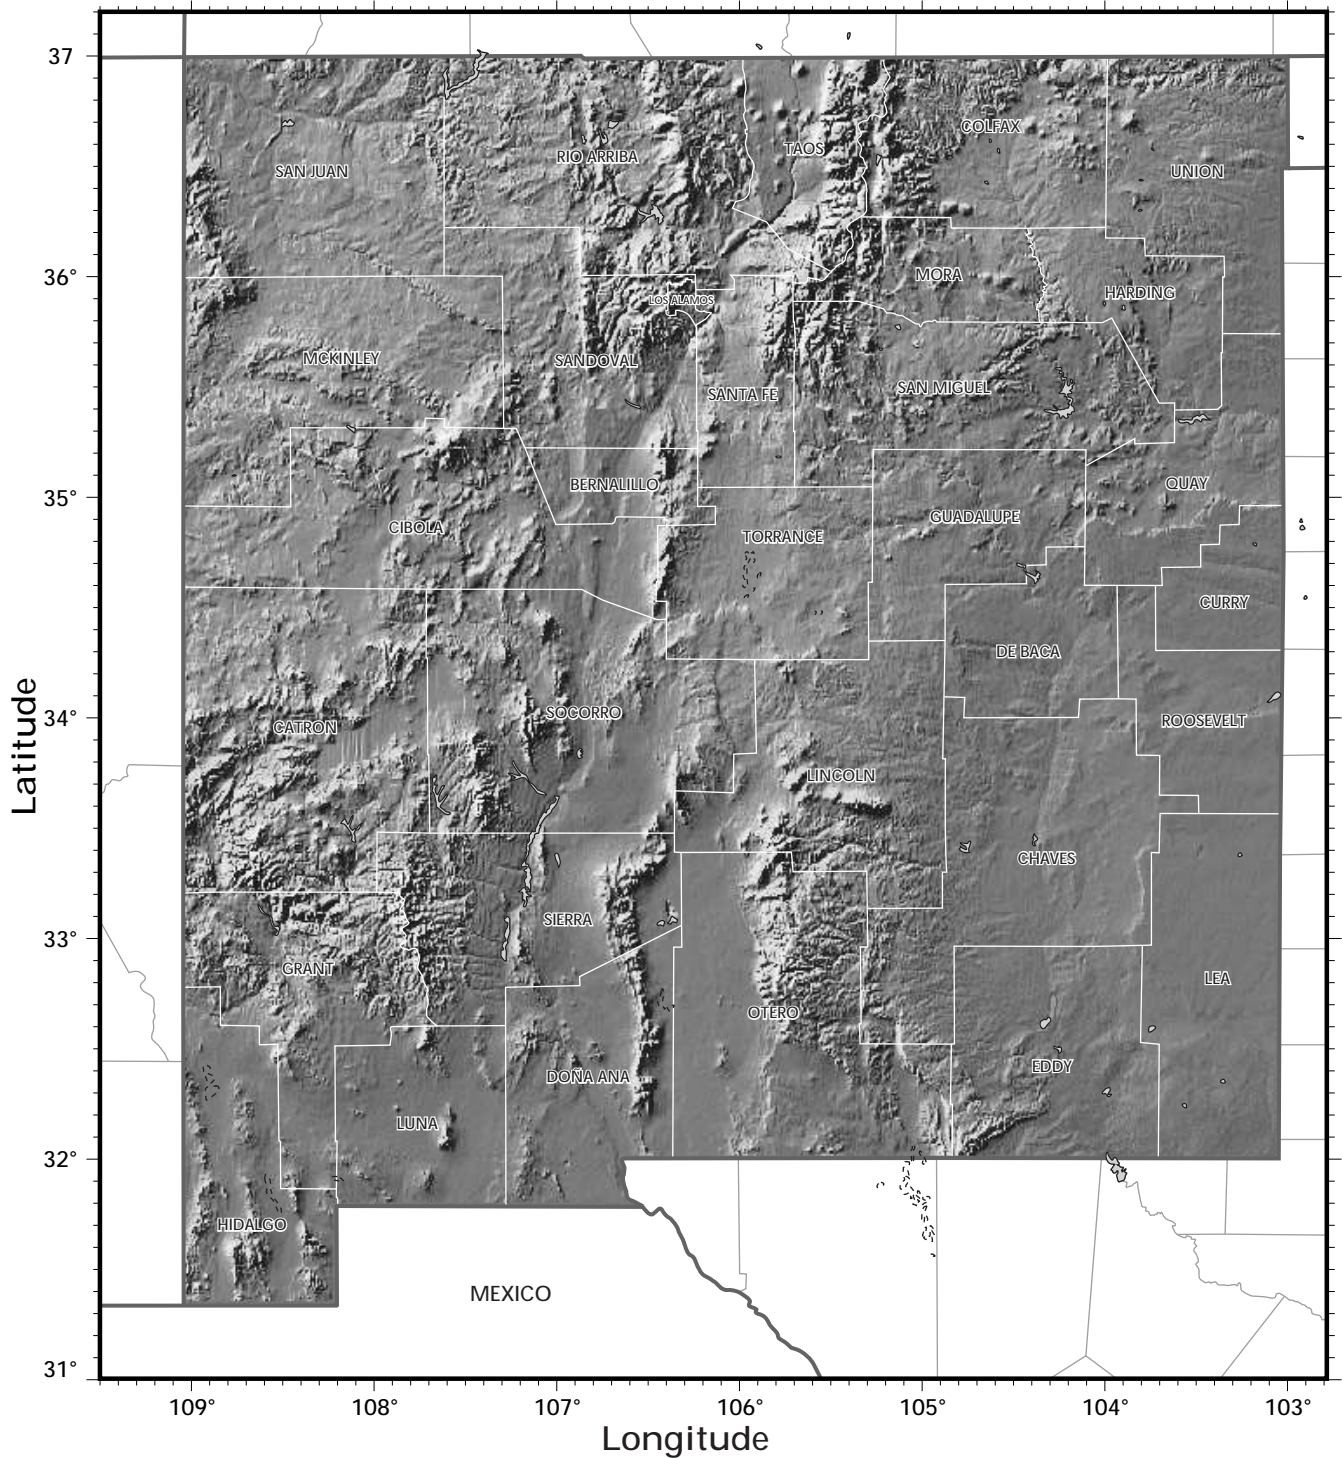

# New Mexico

shaded relief model ©1995 Ray Sterner, Johns Hopkins University, Applied Physics Laboratory  
cartography ©Weller Cartographic Services Ltd.