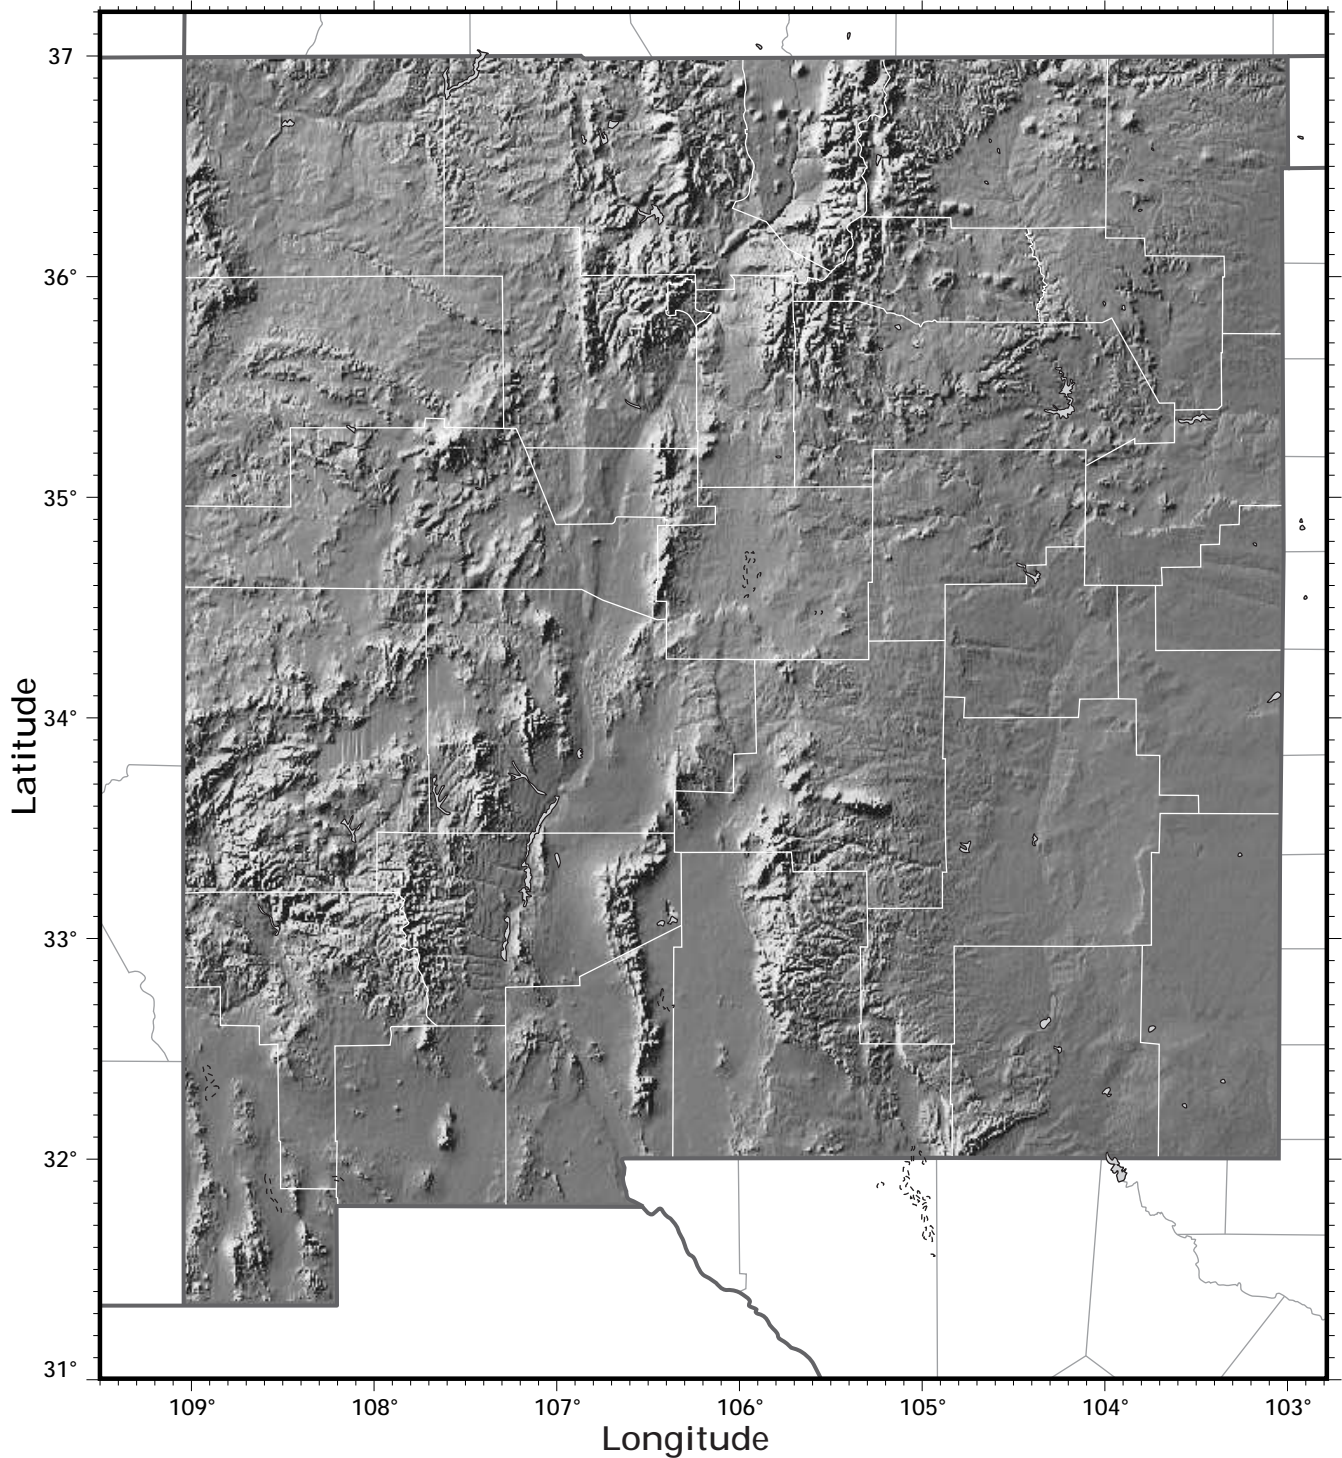

New Mexico

shaded relief model ©1995 Ray Sterner, Johns Hopkins University, Applied Physics Laboratory
cartography ©Weller Cartographic Services Ltd.