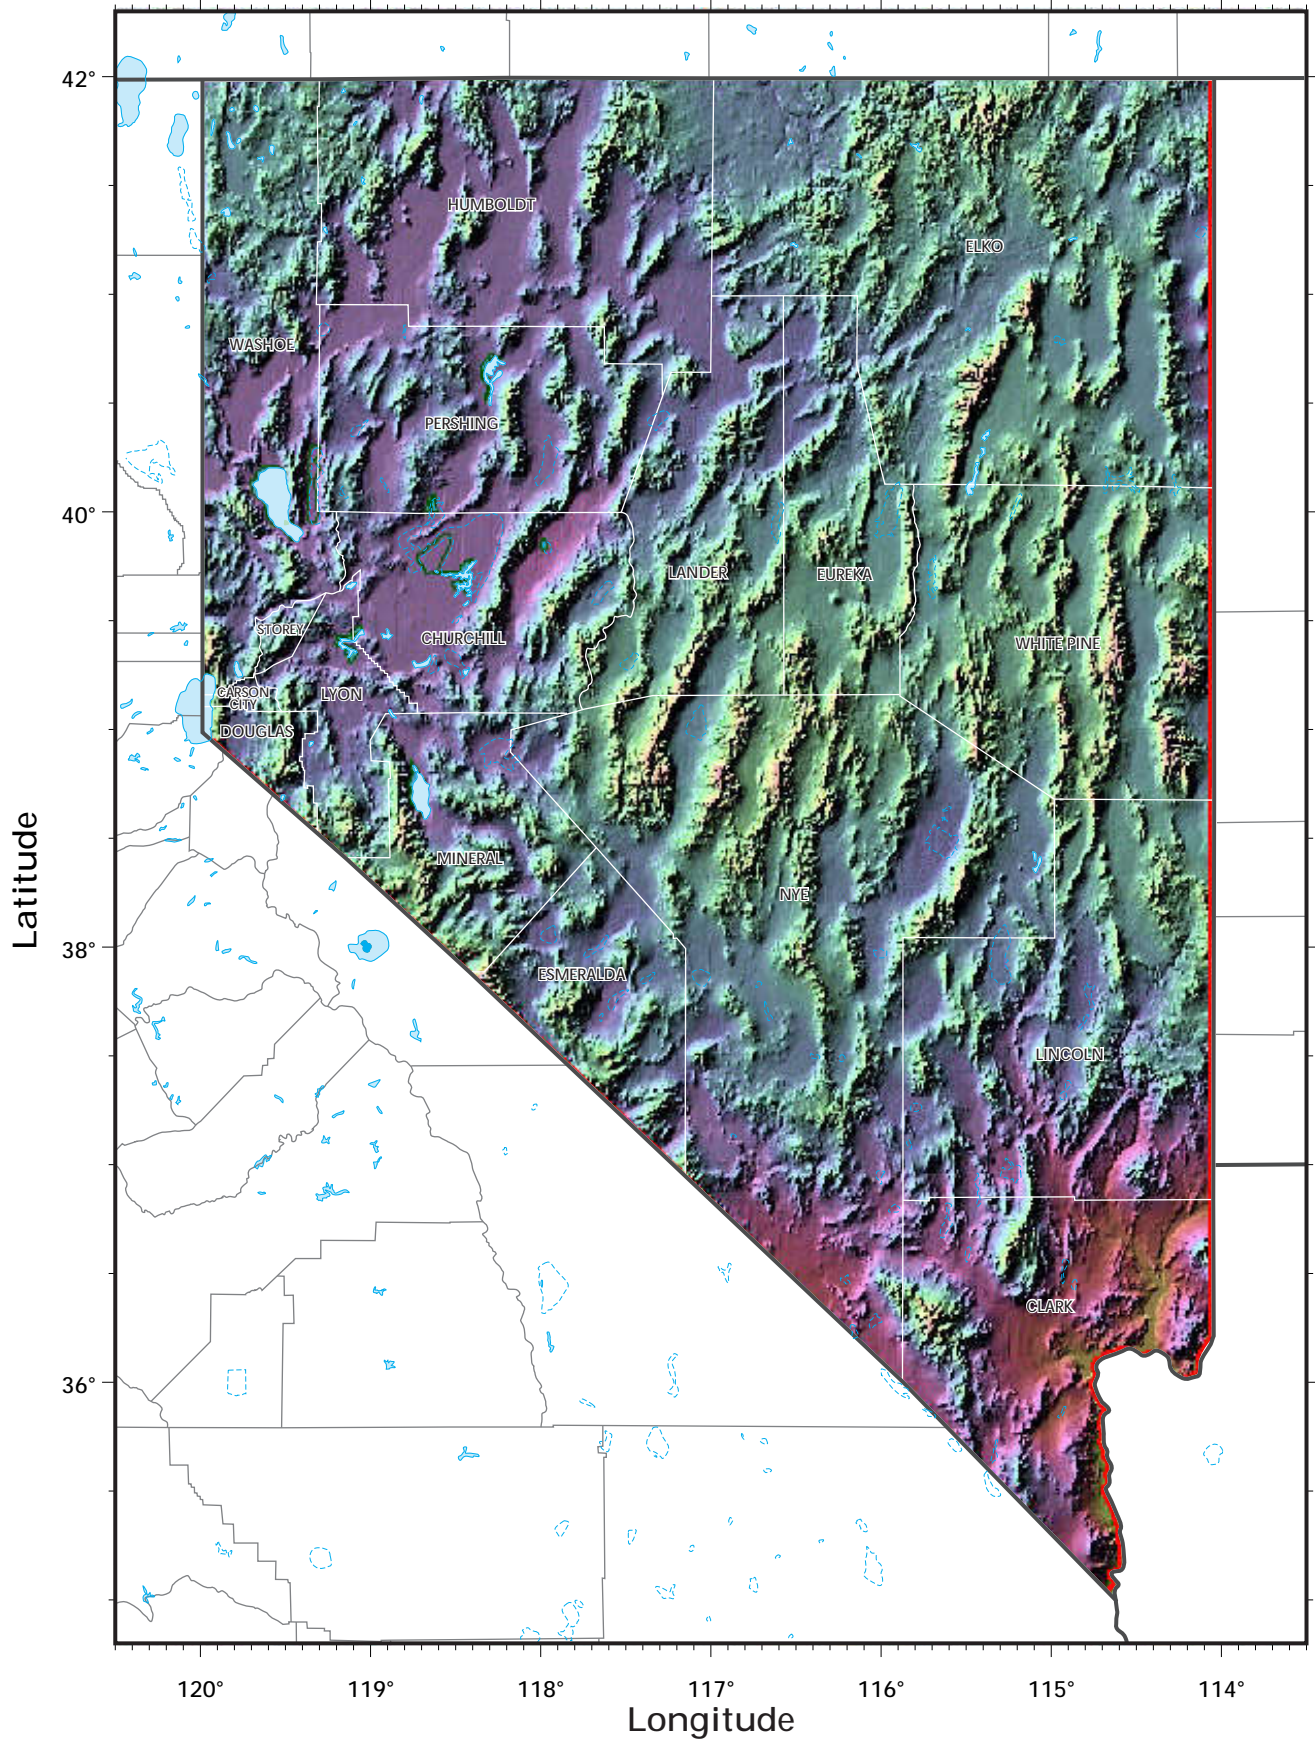

Nevada

shaded relief model ©1995 Ray Sterner, Johns Hopkins University, Applied Physics Laboratory
cartography ©Weller Cartographic Services Ltd.