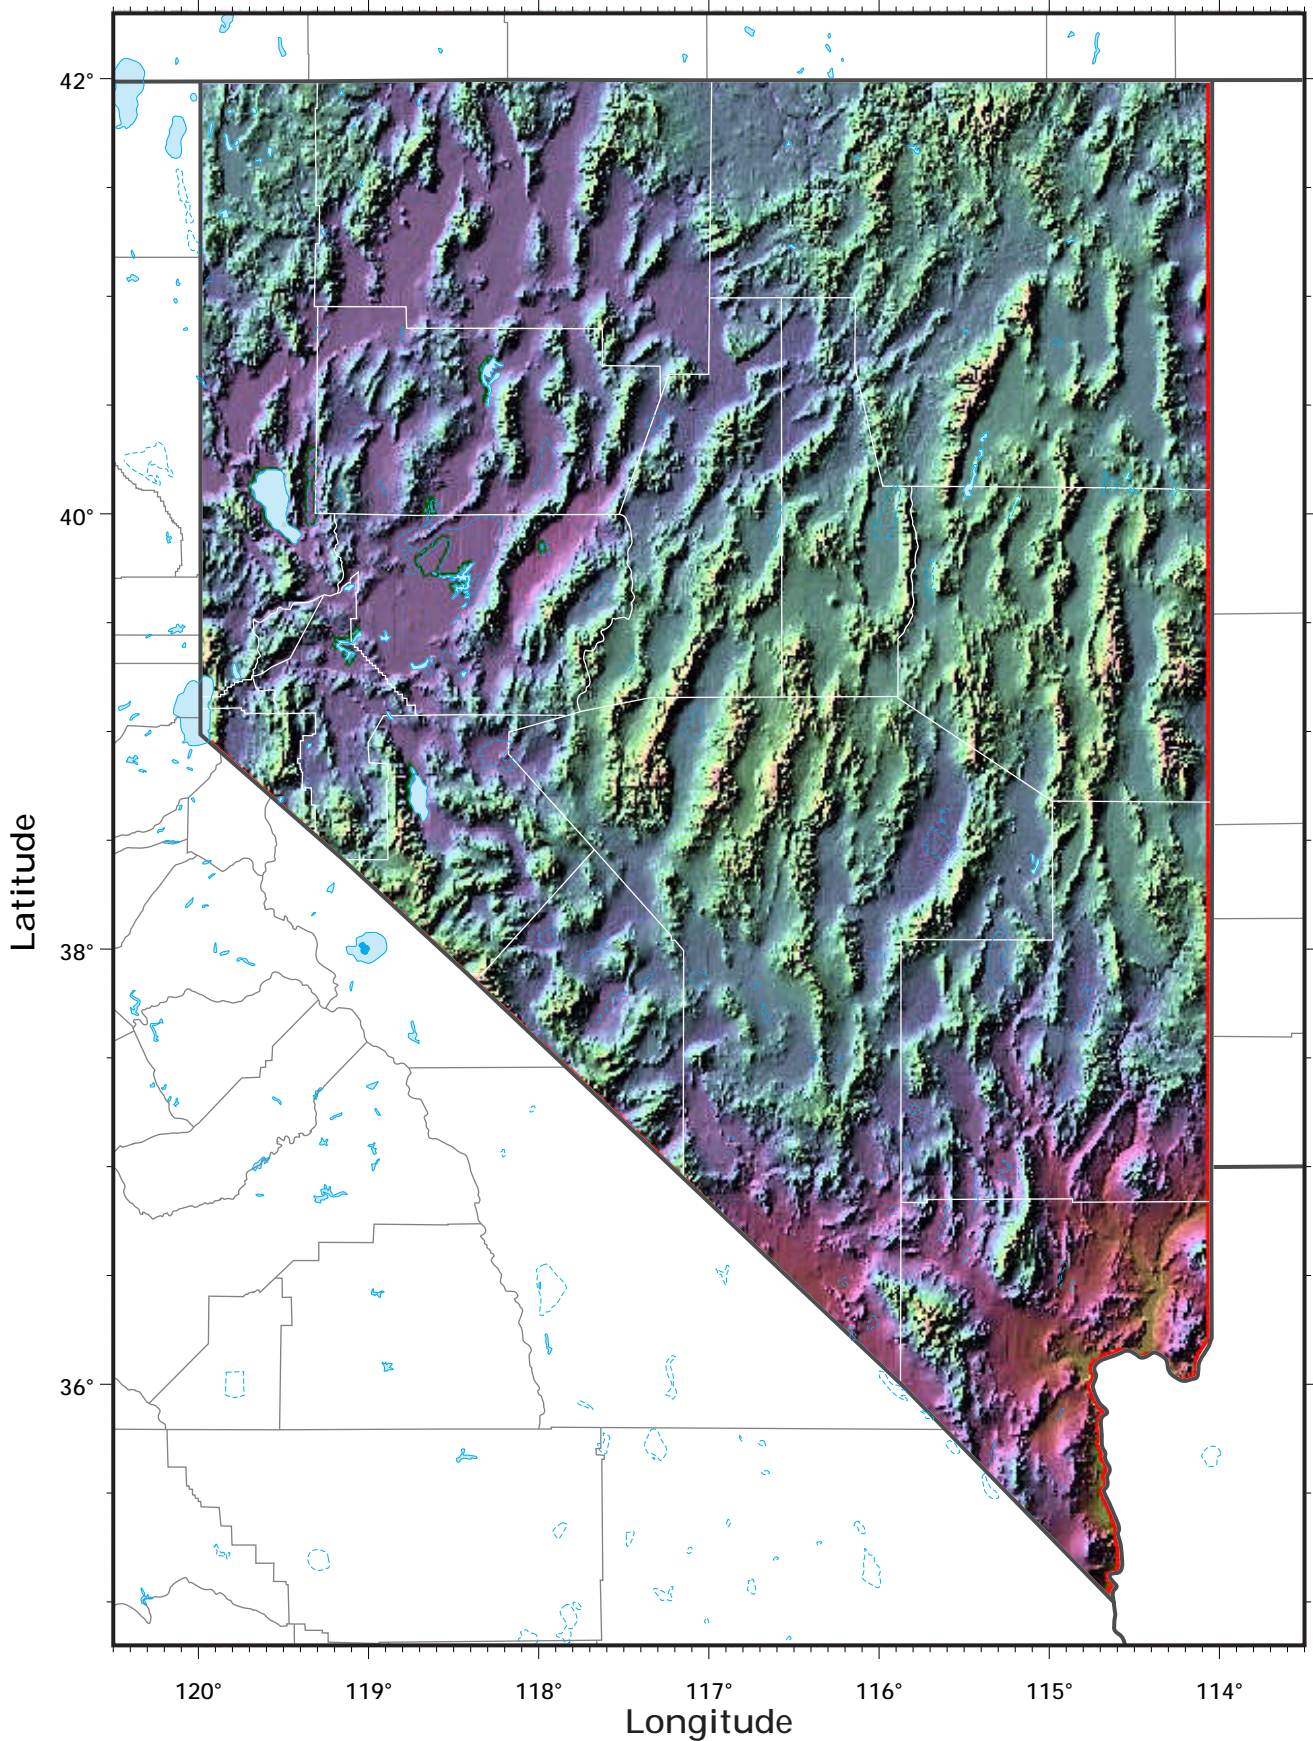

Nevada

shaded relief model ©1995 Ray Sterner, Johns Hopkins University, Applied Physics Laboratory
cartography ©Weller Cartographic Services Ltd.