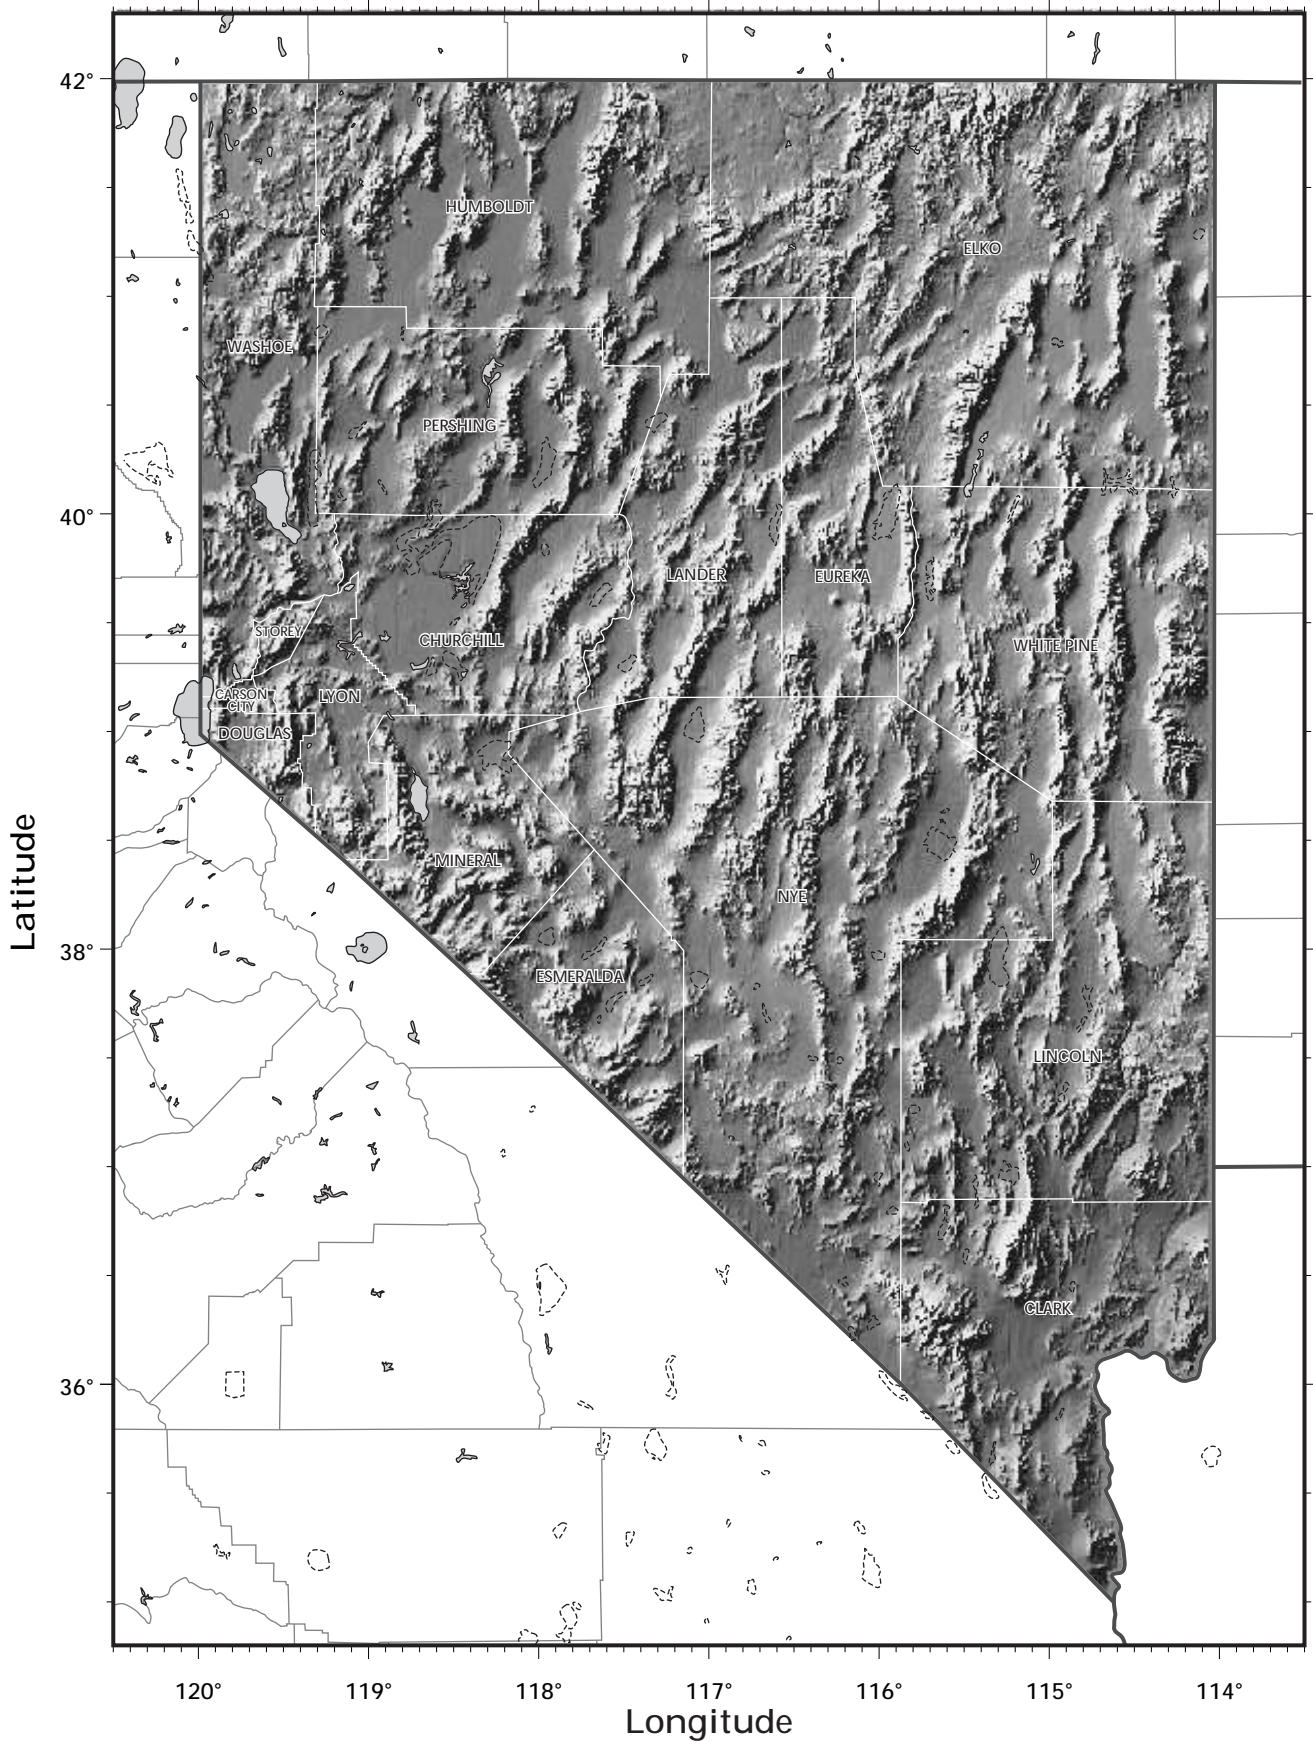

# Nevada

shaded relief model ©1995 Ray Sterner, Johns Hopkins University, Applied Physics Laboratory  
cartography ©Weller Cartographic Services Ltd.