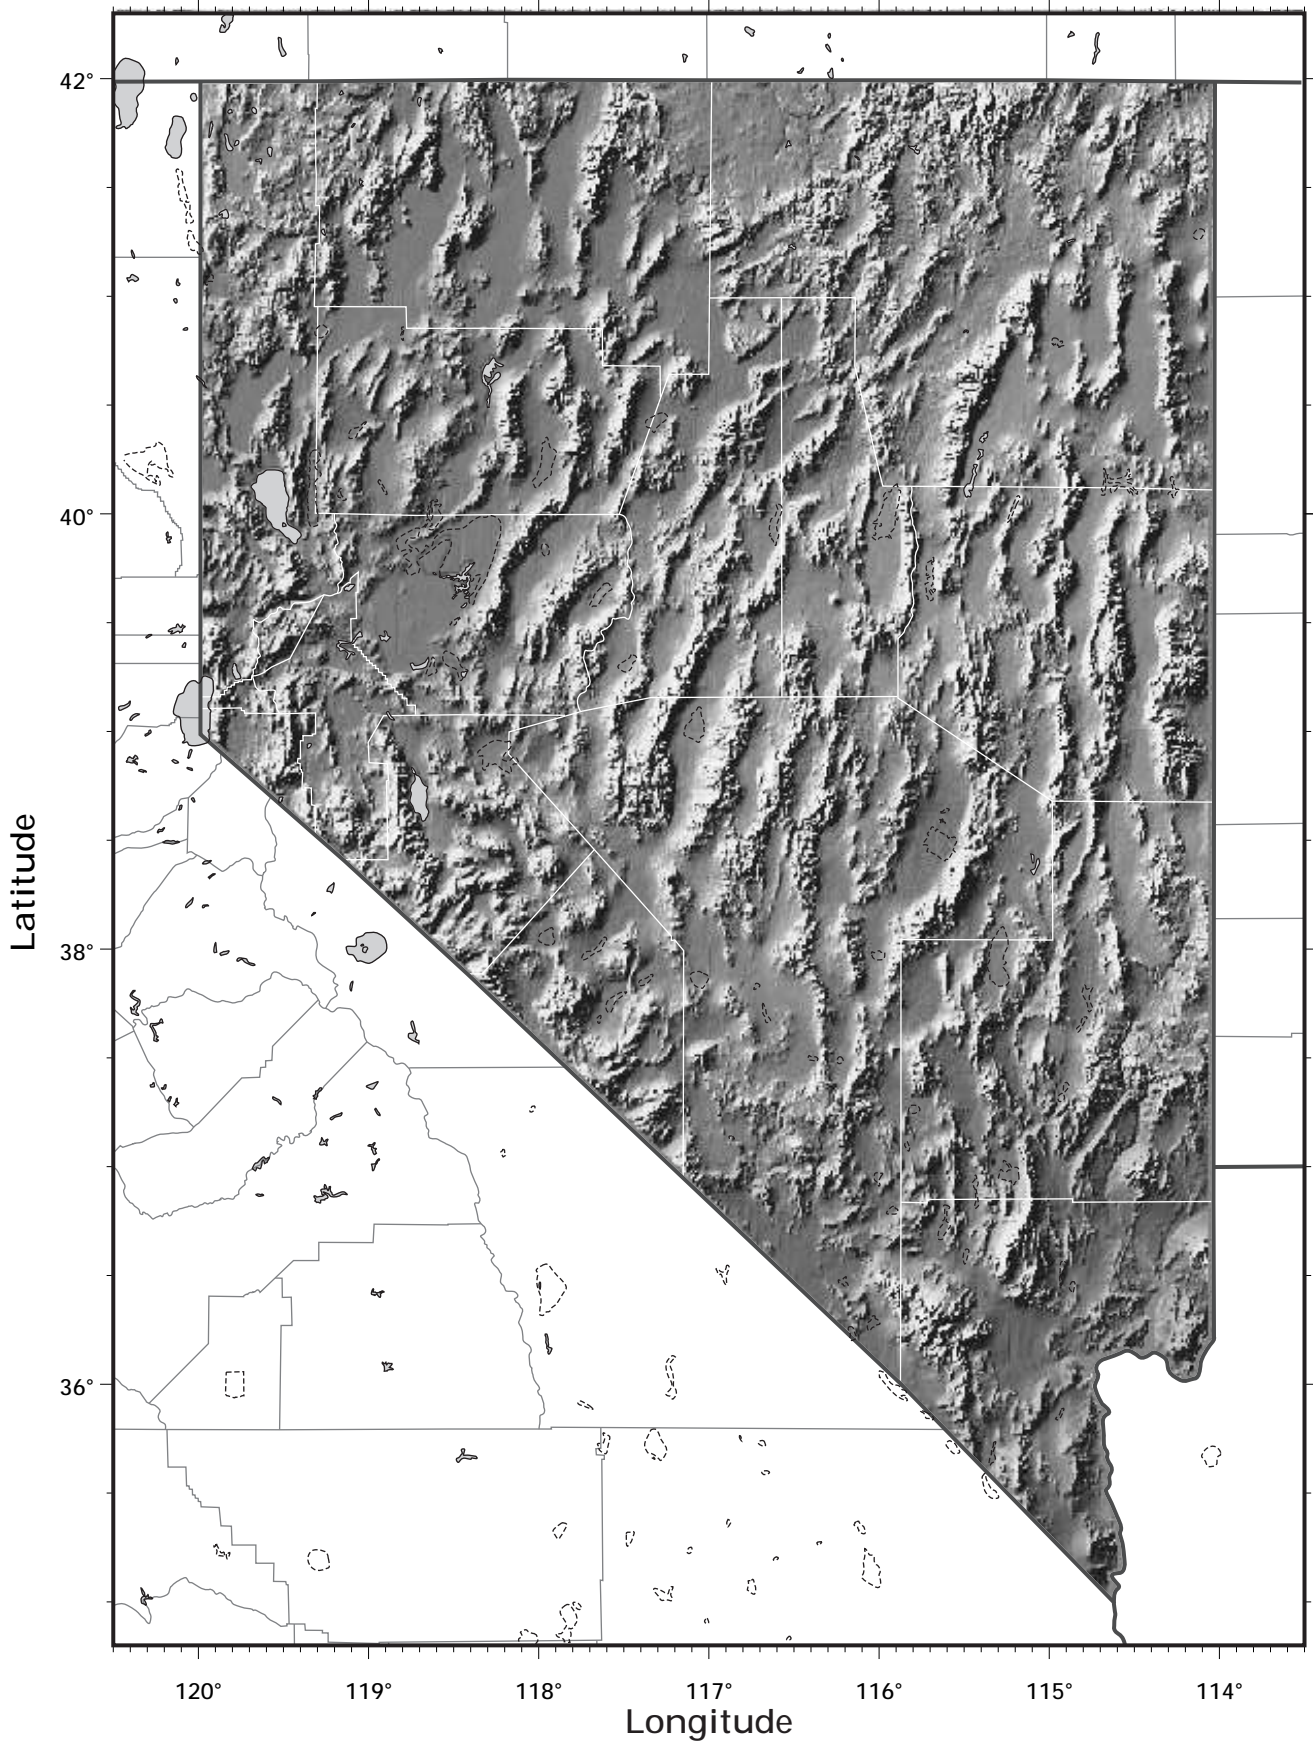

# Nevada

shaded relief model ©1995 Ray Sterner, Johns Hopkins University, Applied Physics Laboratory  
cartography ©Weller Cartographic Services Ltd.