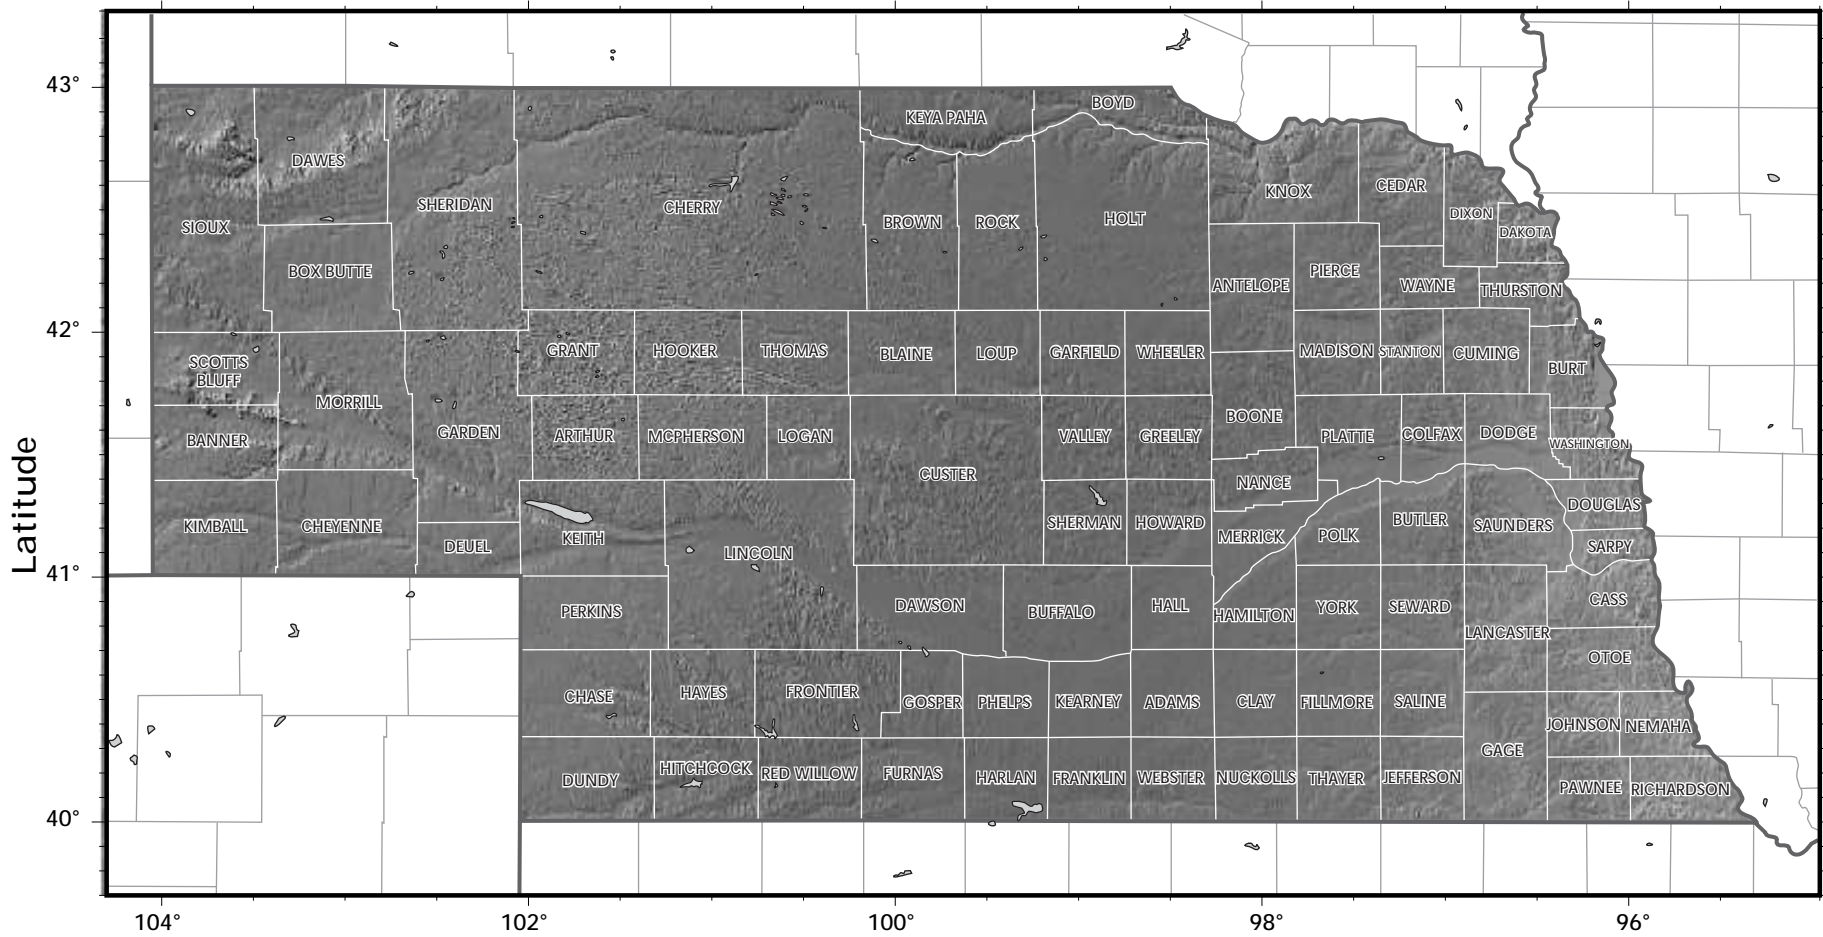

Nebraska

shaded relief model ©1995 Ray Sterner, Johns Hopkins University, Applied Physics Laboratory
cartography ©Weller Cartographic Services Ltd.