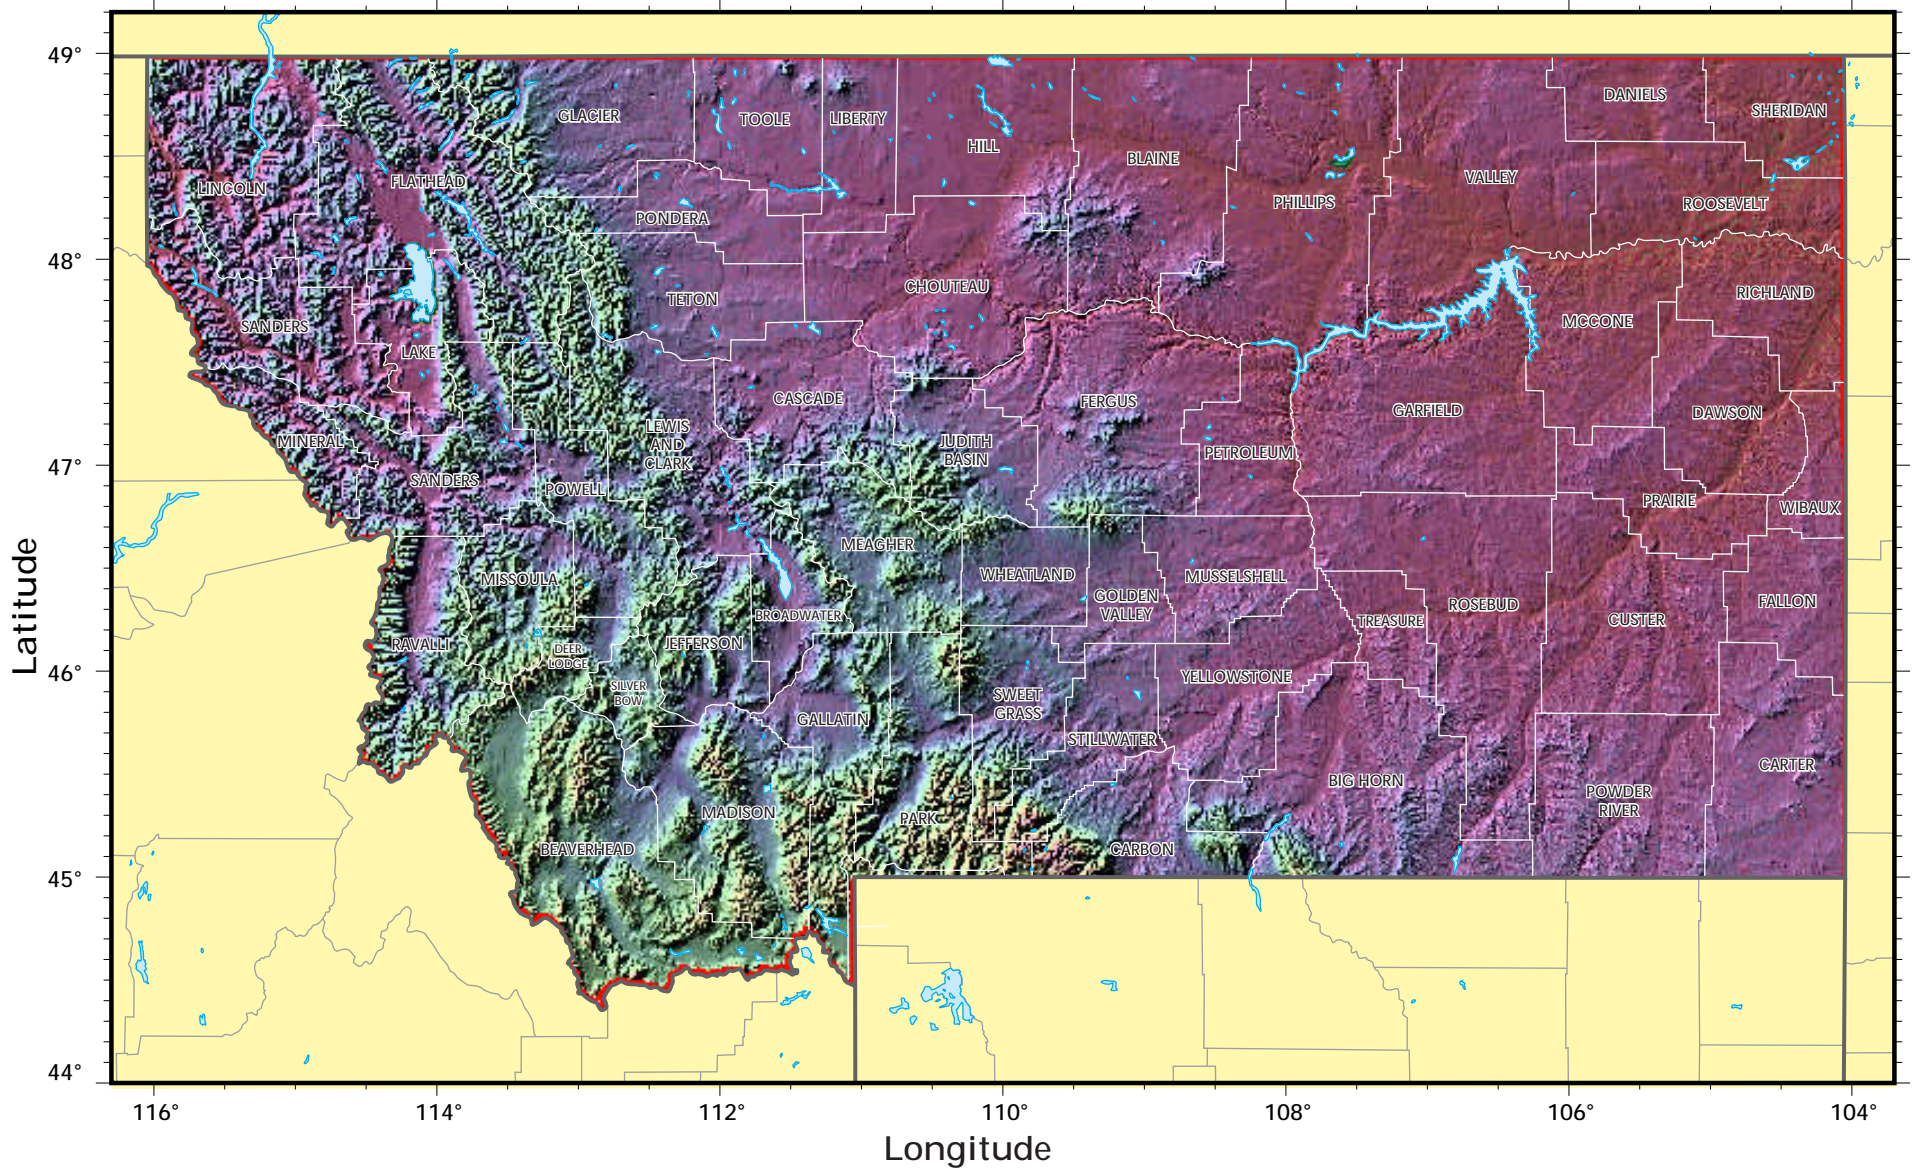

Montana

shaded relief model ©1995 Ray Sterner, Johns Hopkins University, Applied Physics Laboratory
cartography ©Weller Cartographic Services Ltd.