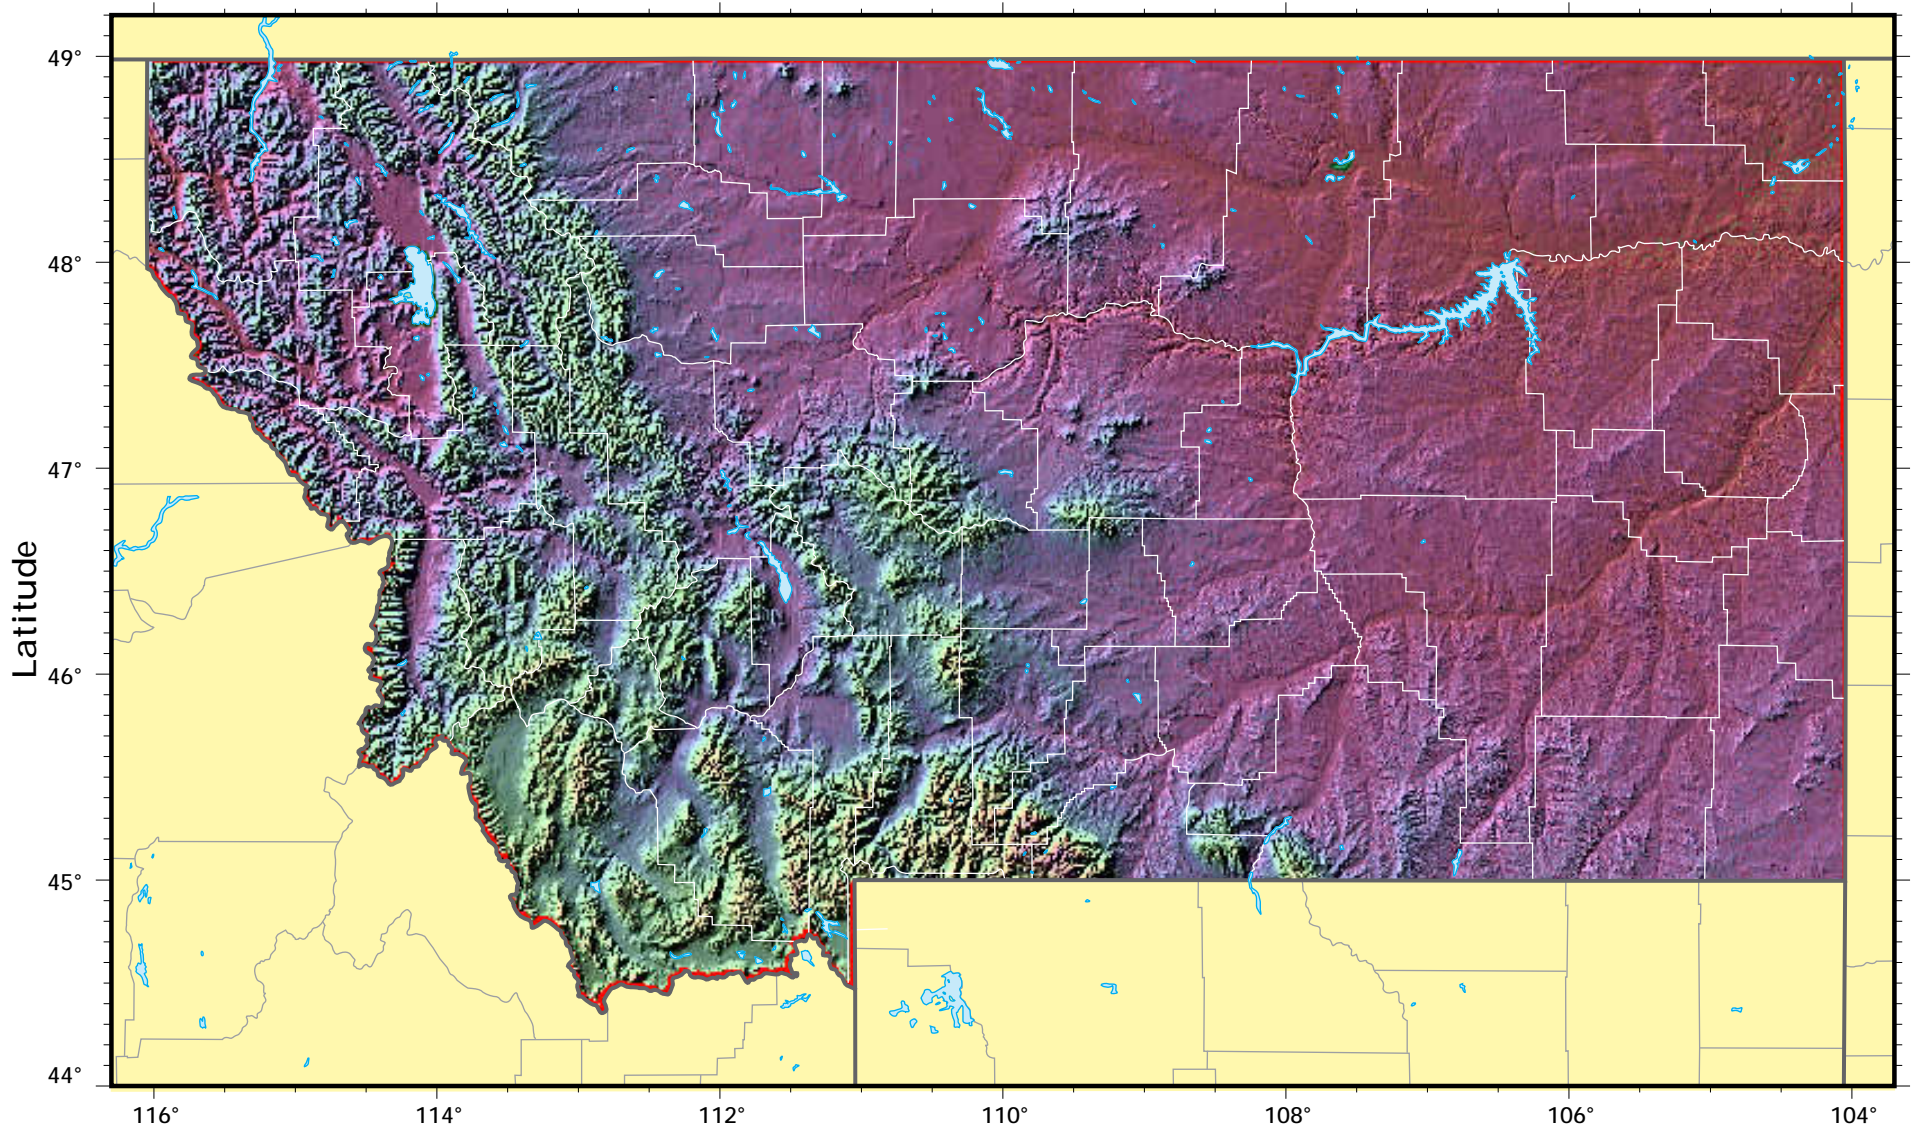

Montana

shaded relief model ©1995 Ray Sterner, Johns Hopkins University, Applied Physics Laboratory
cartography ©Weller Cartographic Services Ltd.