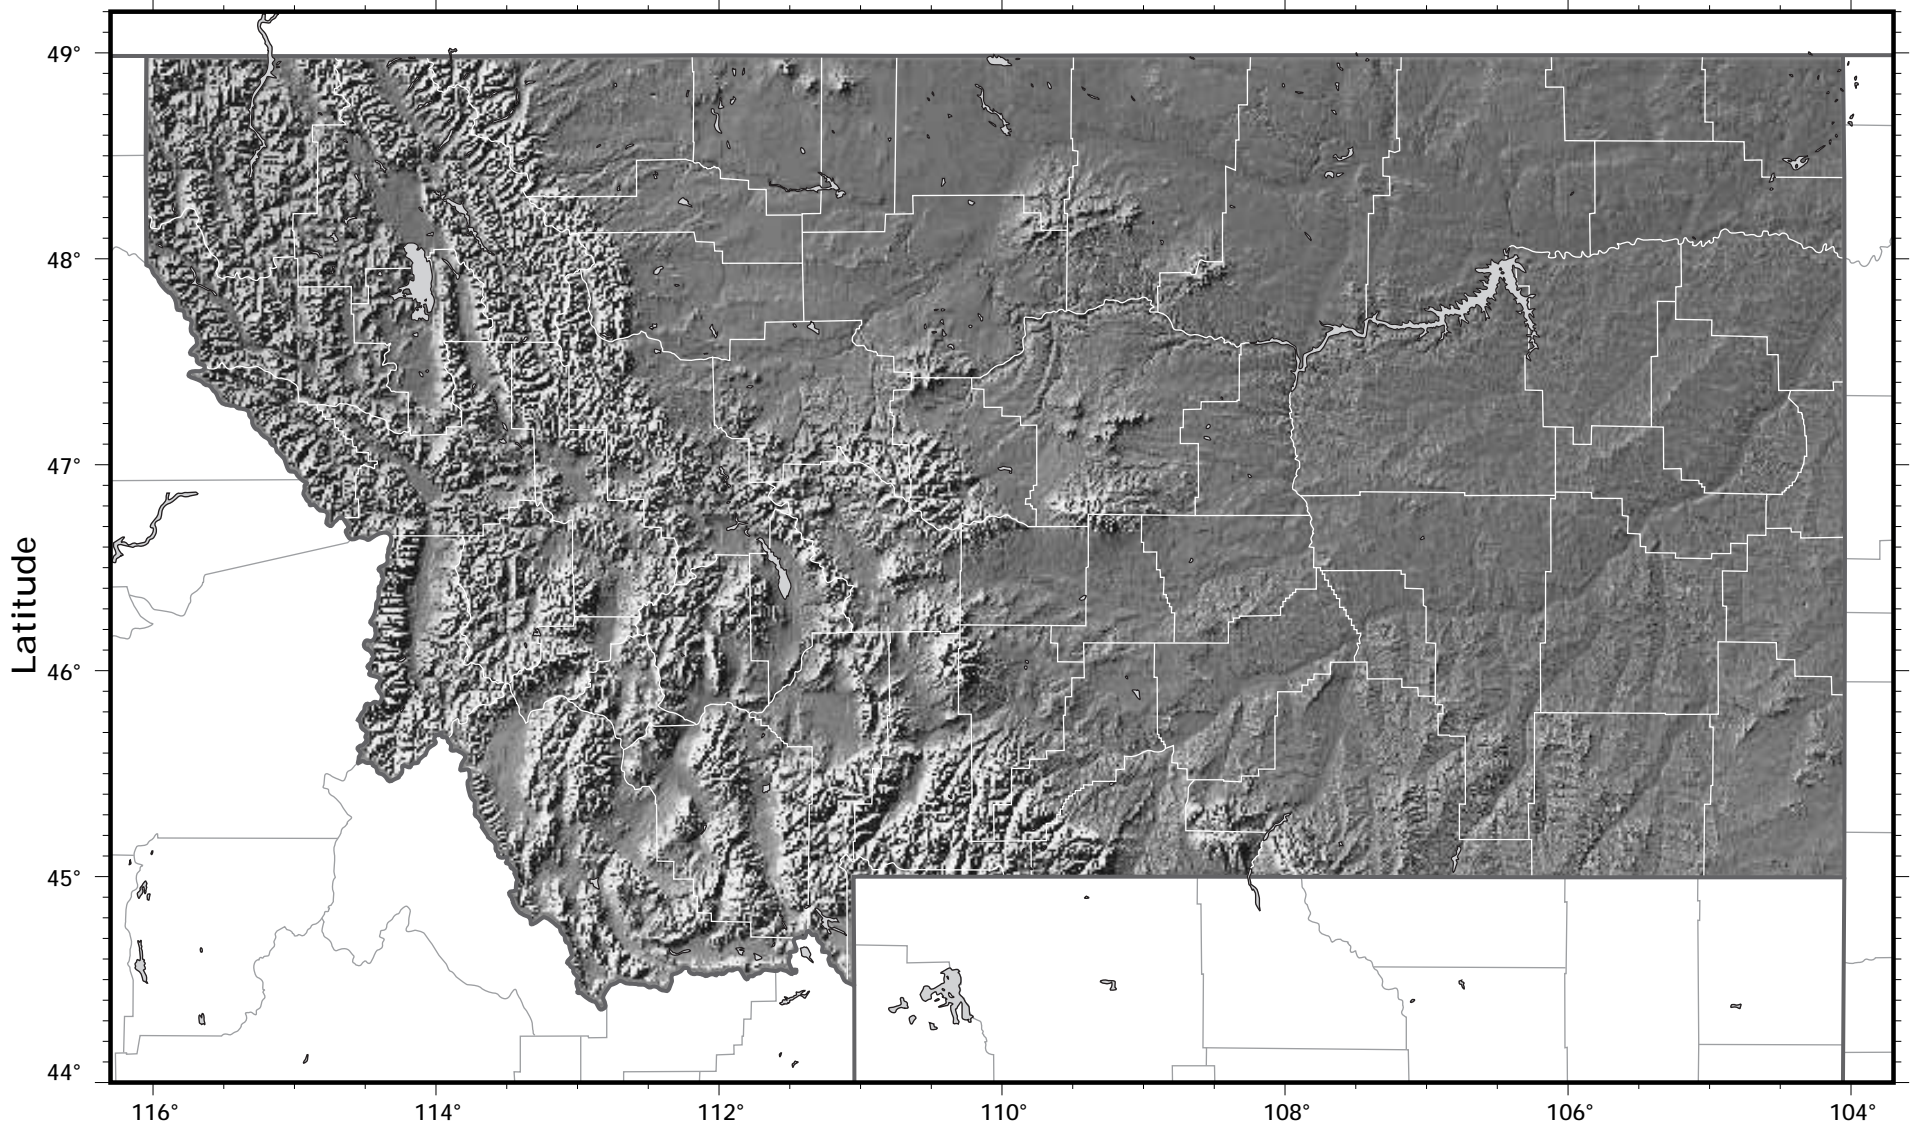

Montana

shaded relief model ©1995 Ray Sterner, Johns Hopkins University, Applied Physics Laboratory
cartography ©Weller Cartographic Services Ltd.