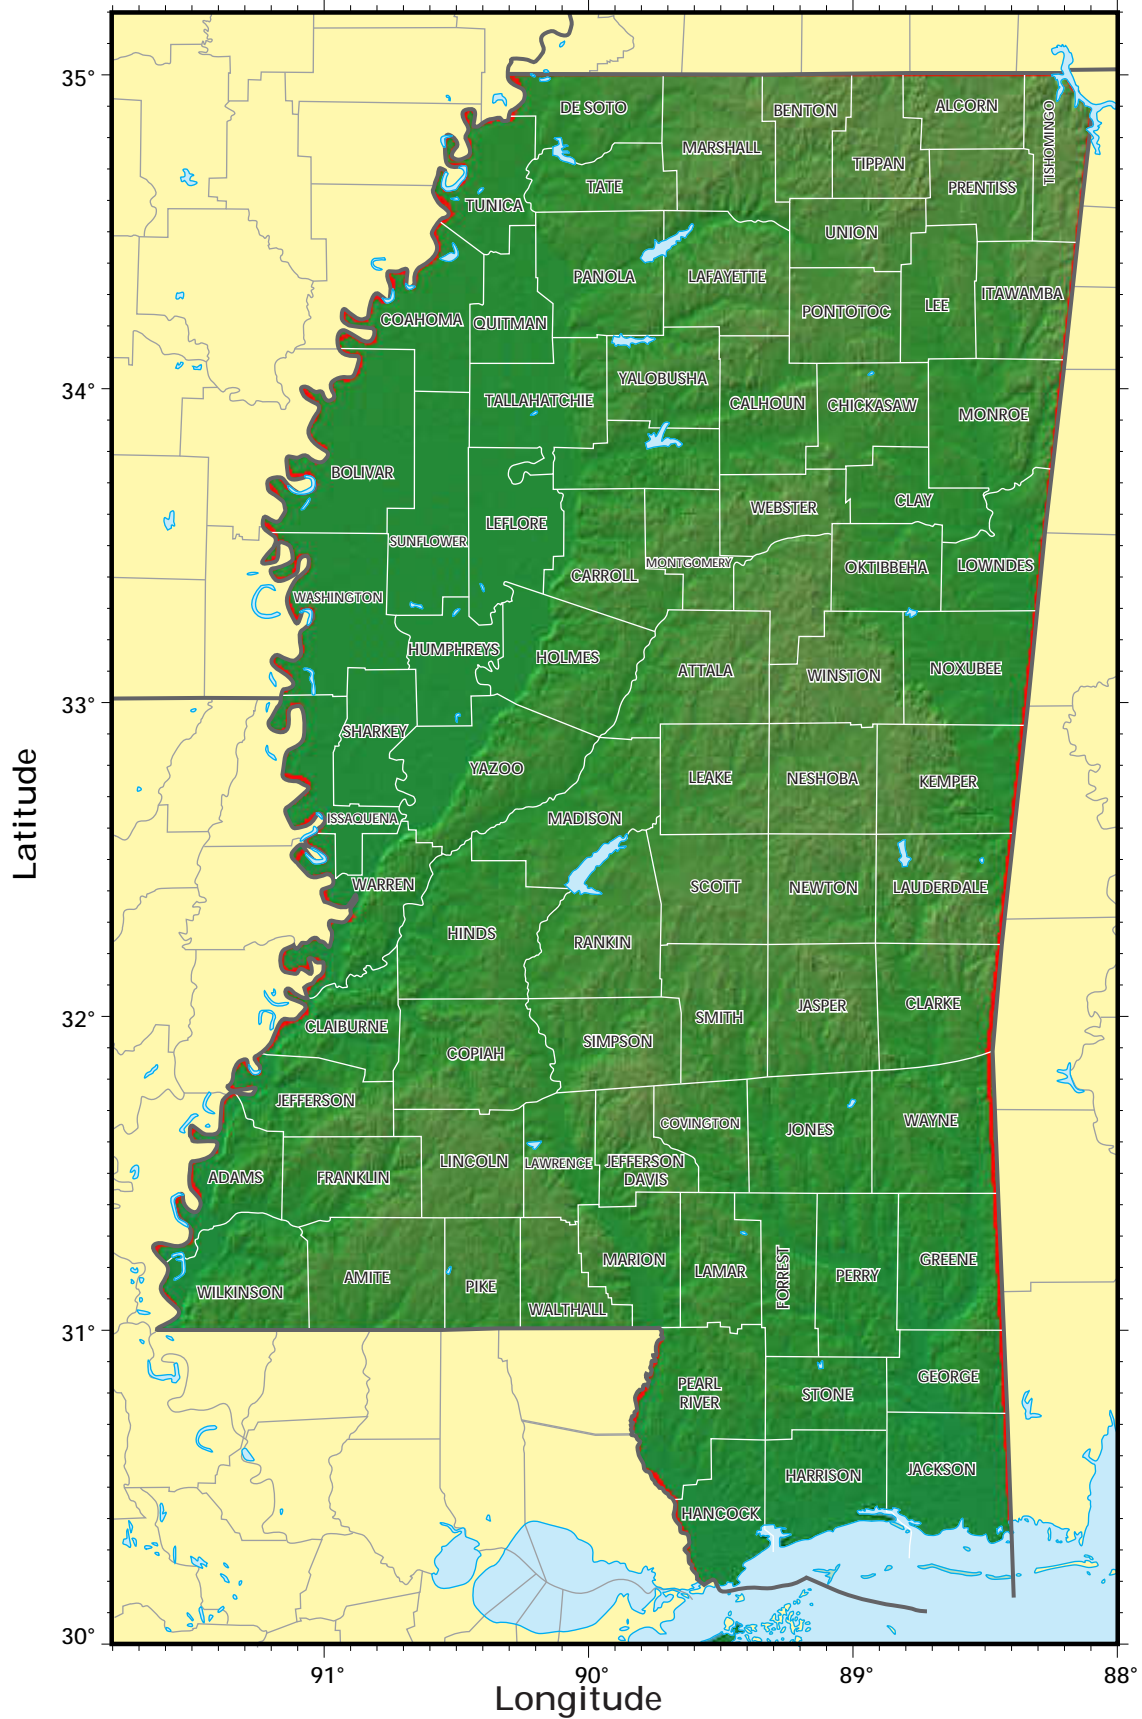

Mississippi

shaded relief model ©1995 Ray Sterner, Johns Hopkins University, Applied Physics Laboratory
cartography ©Weller Cartographic Services Ltd.