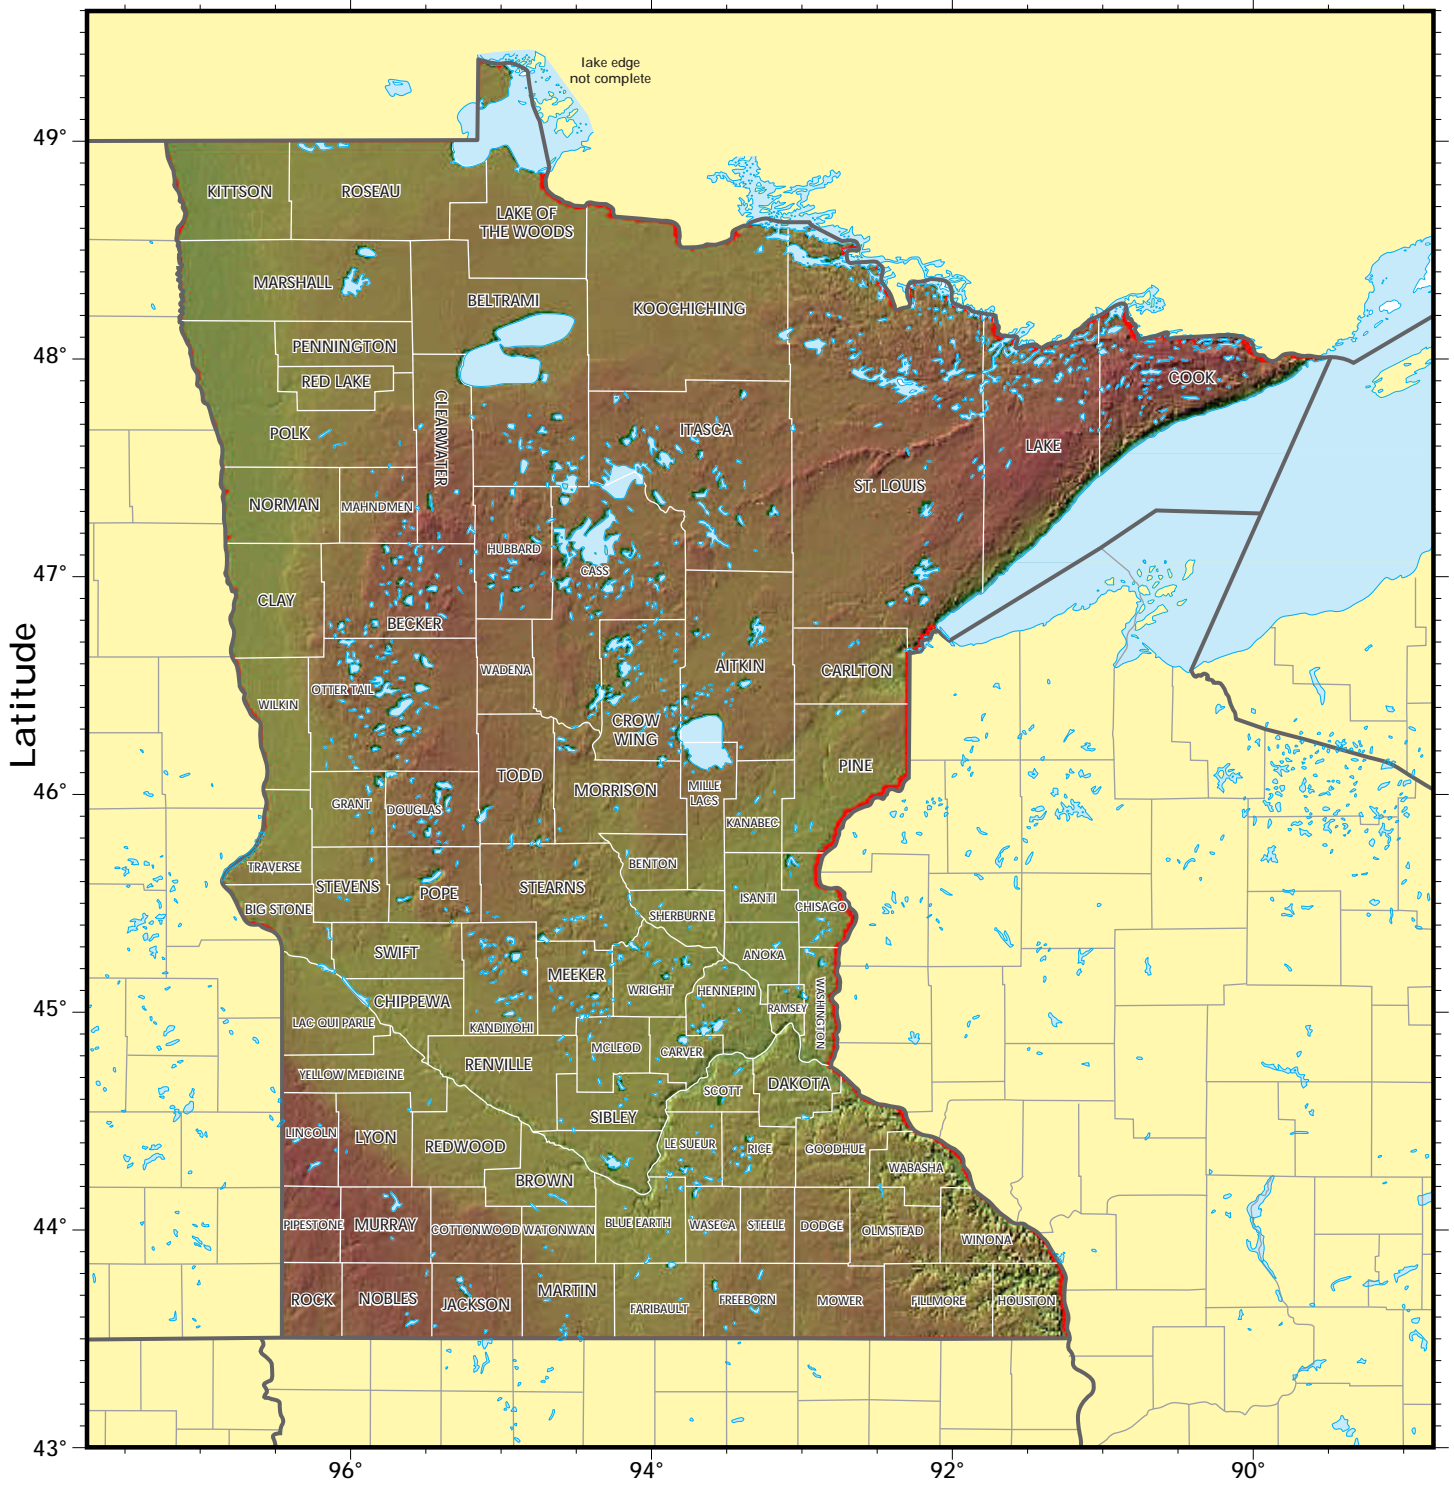

Minnesota

shaded relief model ©1995 Ray Sterner, Johns Hopkins University, Applied Physics Laboratory
cartography ©Weller Cartographic Services Ltd.