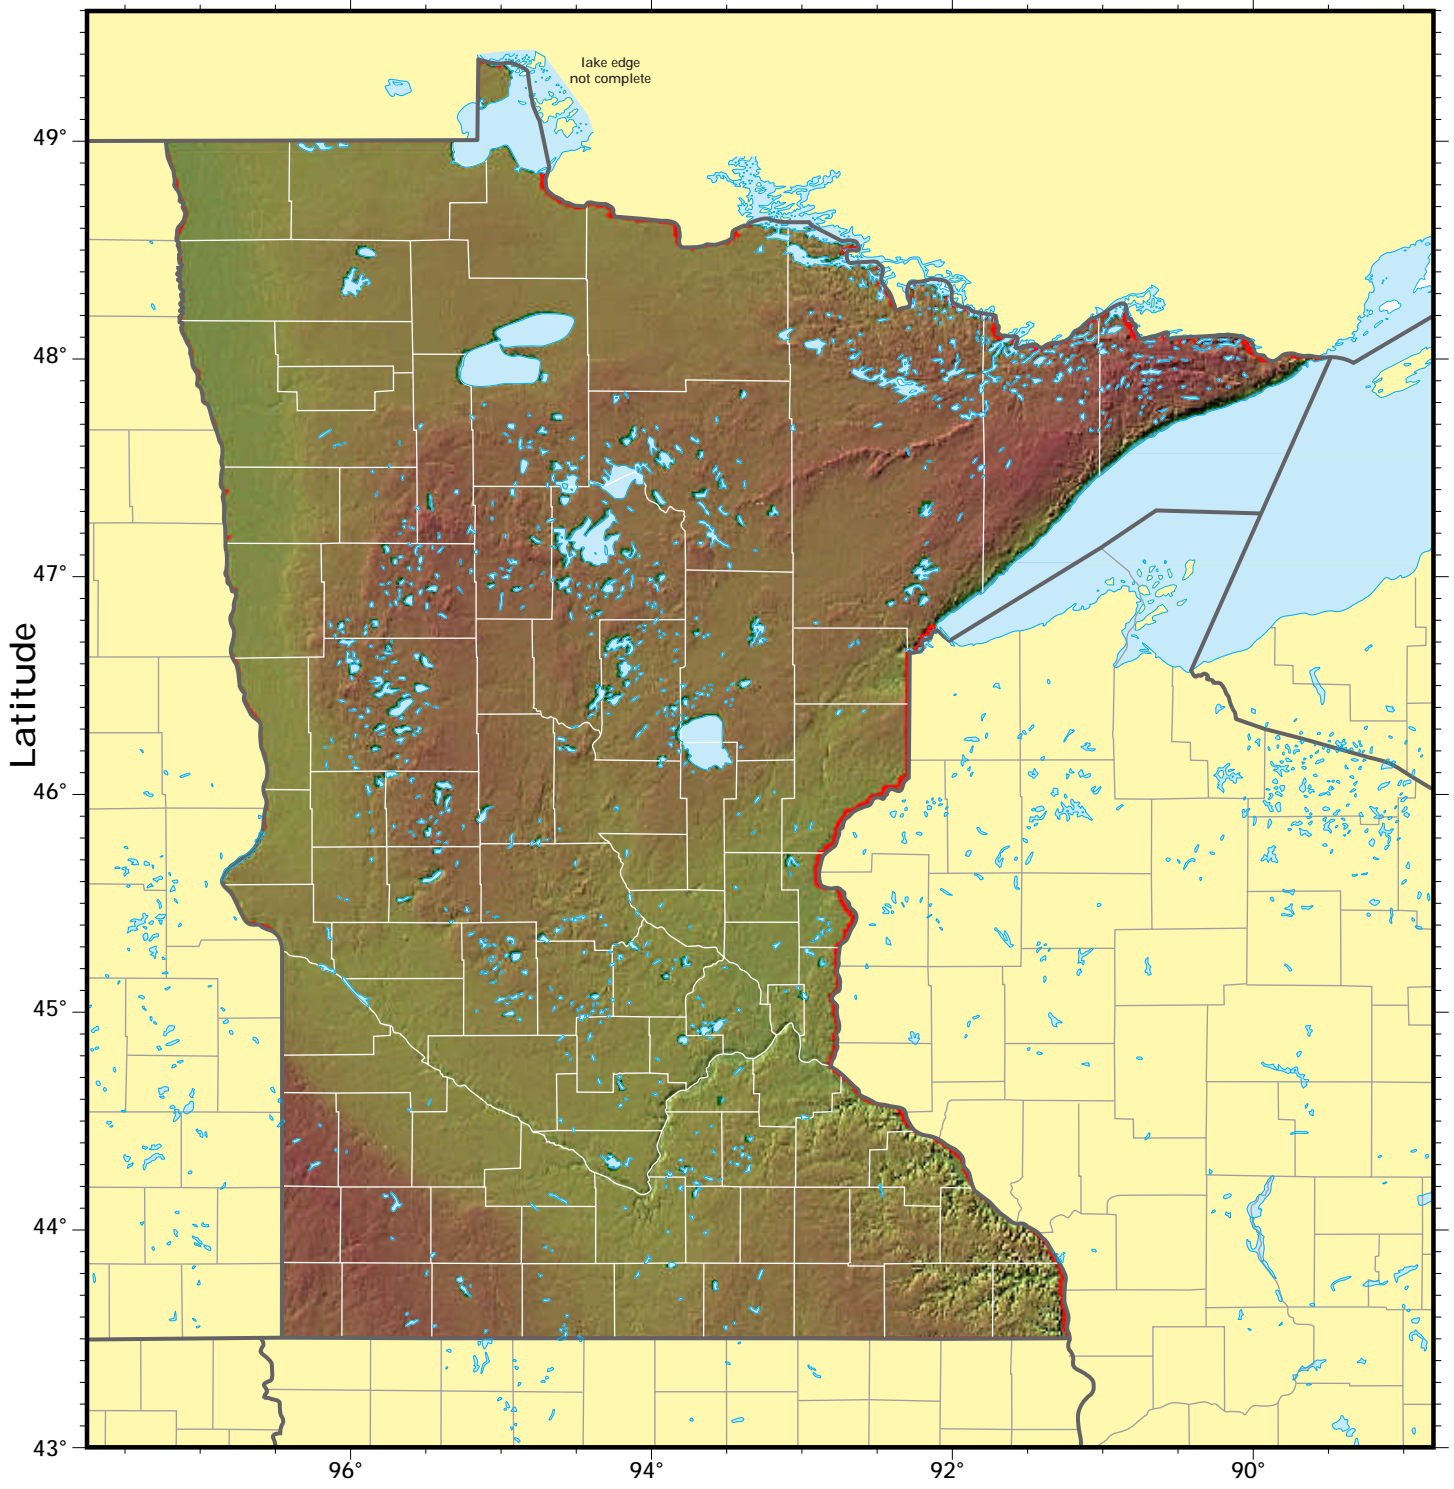

Minnesota

shaded relief model ©1995 Ray Sterner, Johns Hopkins University, Applied Physics Laboratory
cartography ©Weller Cartographic Services Ltd.