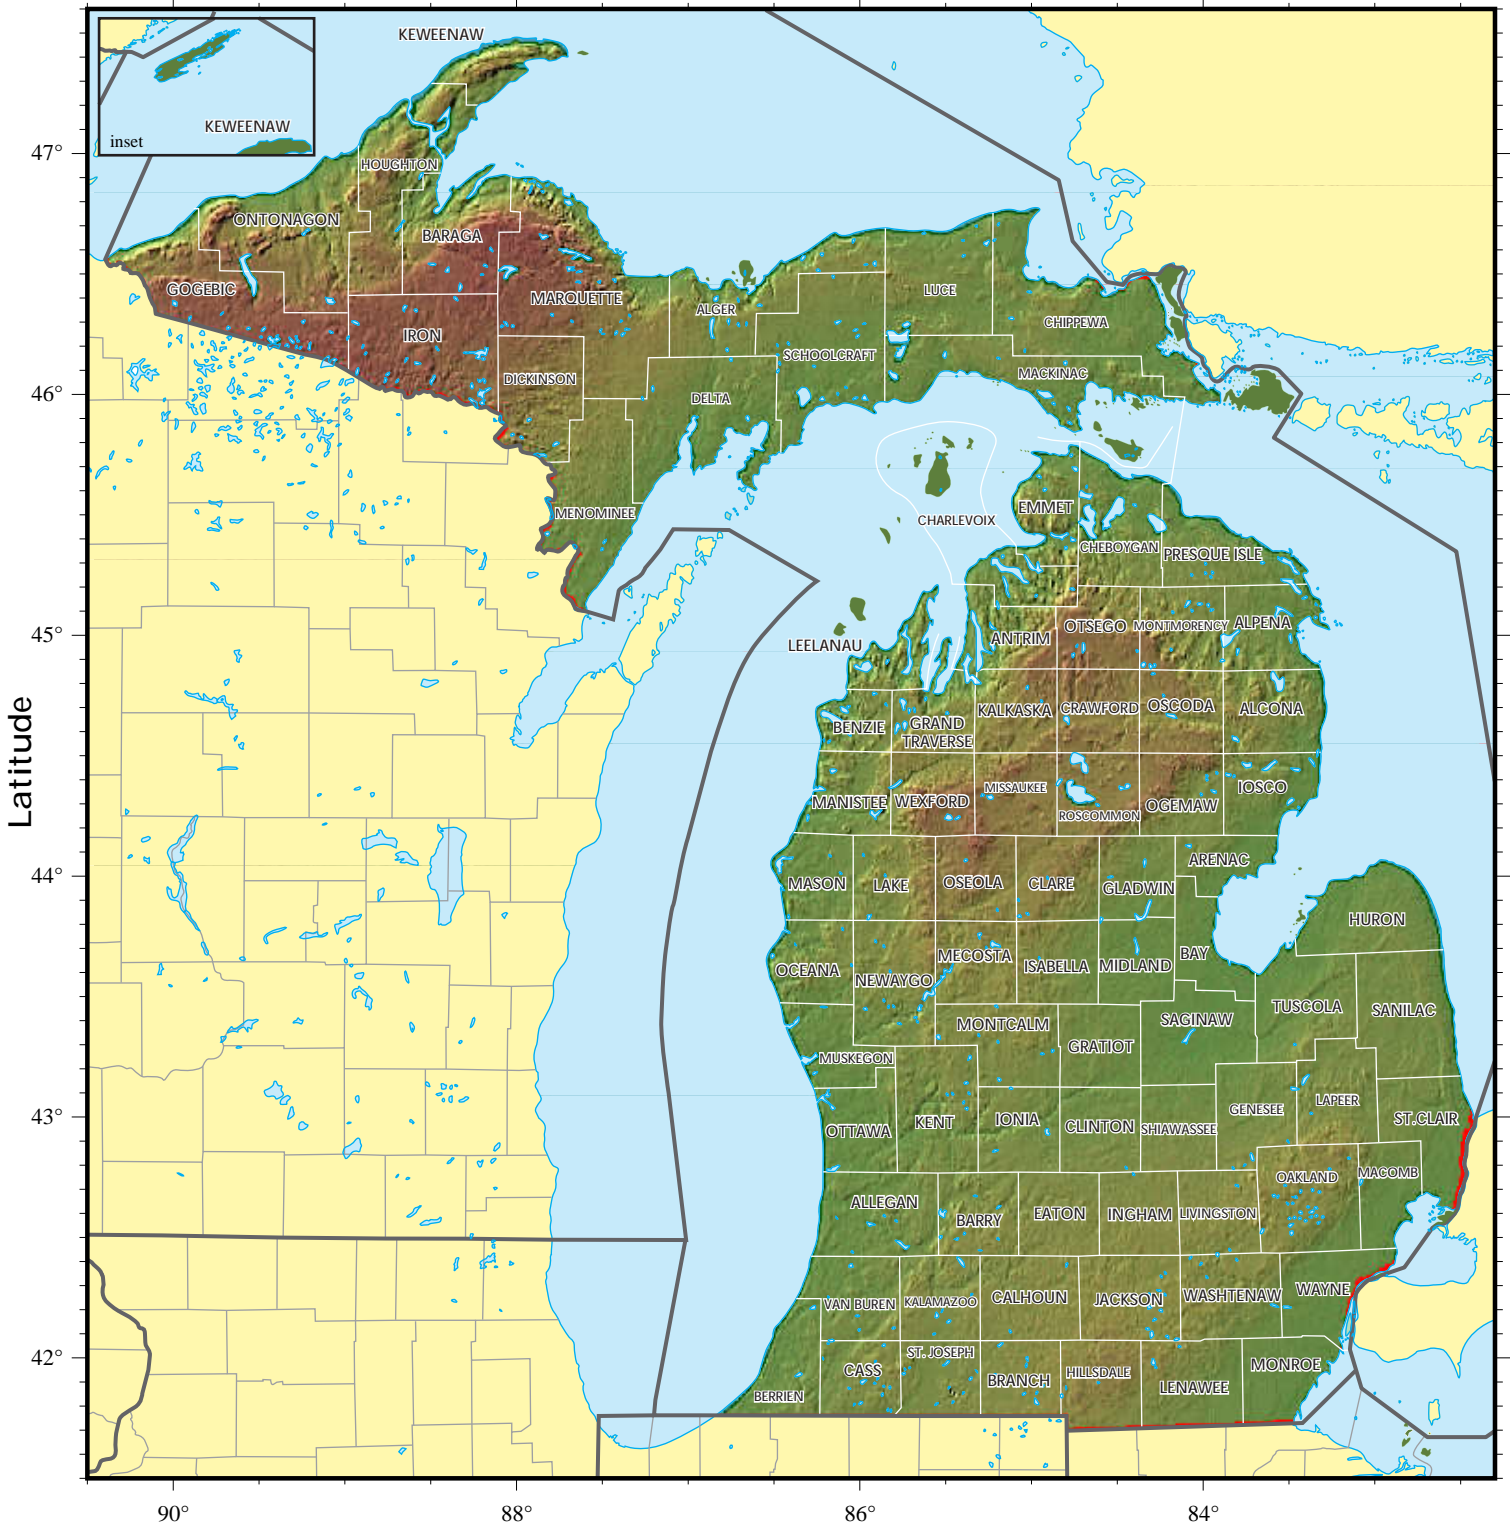

Michigan

shaded relief model ©1995 Ray Sterner, Johns Hopkins University, Applied Physics Laboratory
cartography ©Weller Cartographic Services Ltd.