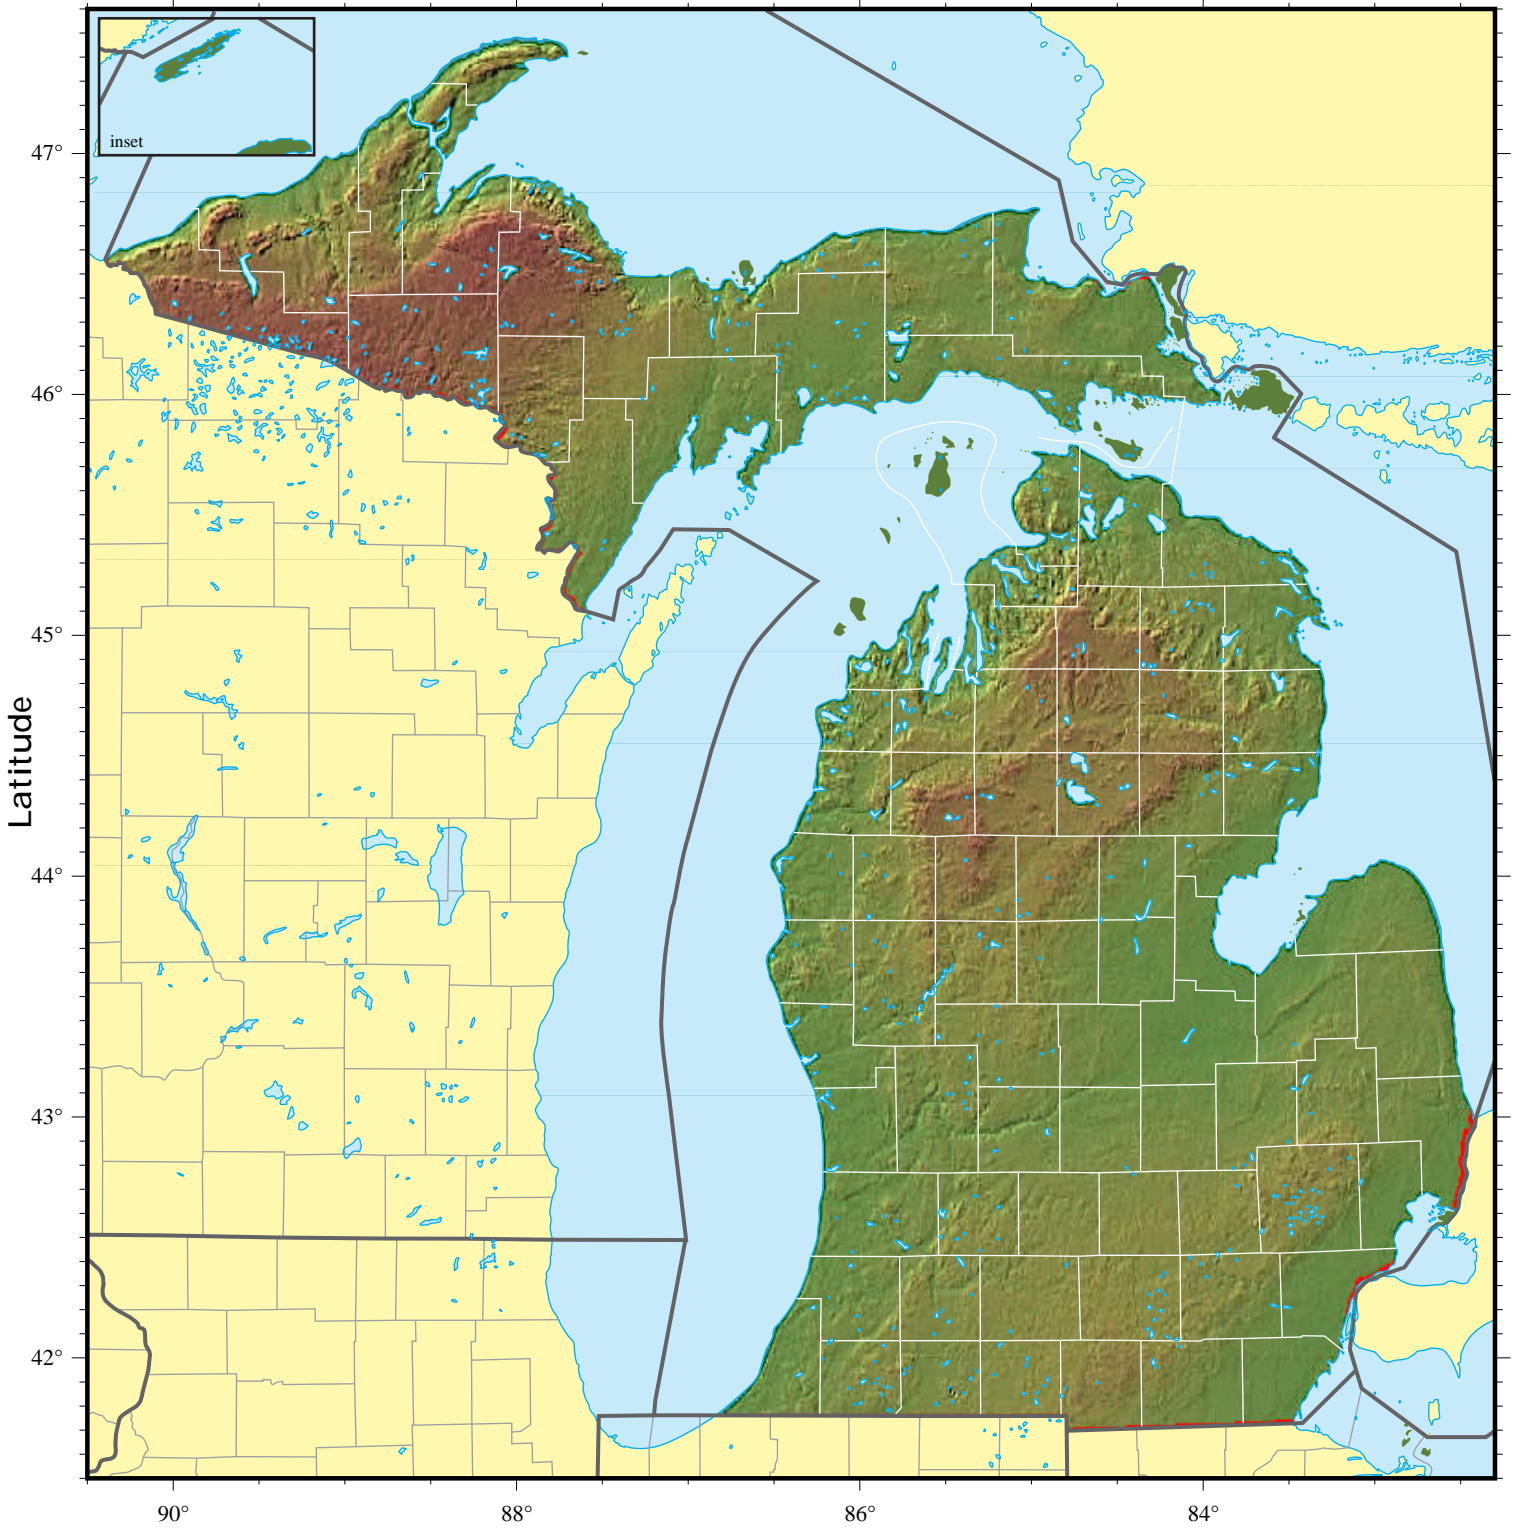

Michigan

shaded relief model ©1995 Ray Sterner, Johns Hopkins University, Applied Physics Laboratory
cartography ©Weller Cartographic Services Ltd.