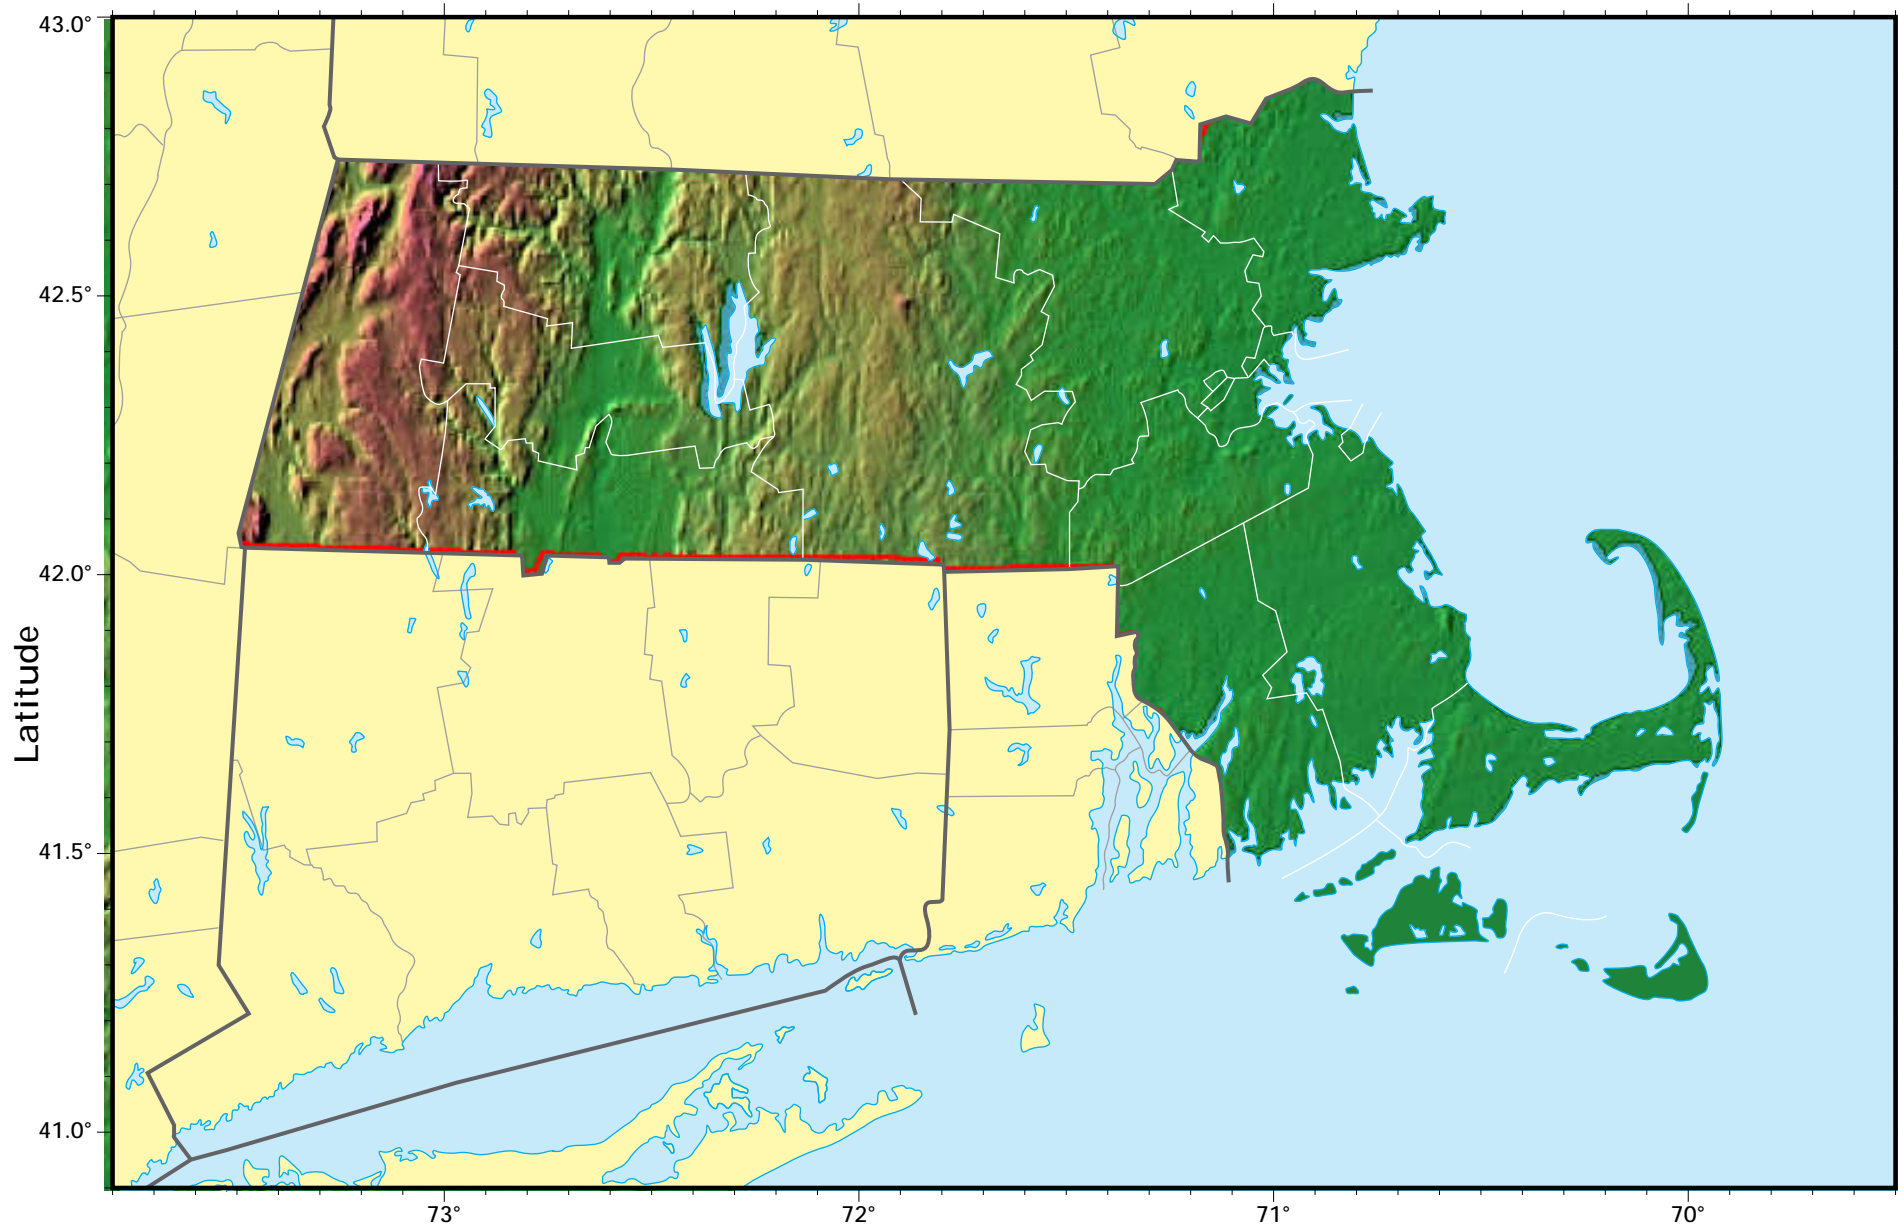

# Massachusetts

shaded relief model ©1995 Ray Sterner, Johns Hopkins University, Applied Physics Laboratory  
cartography ©Weller Cartographic Services Ltd.