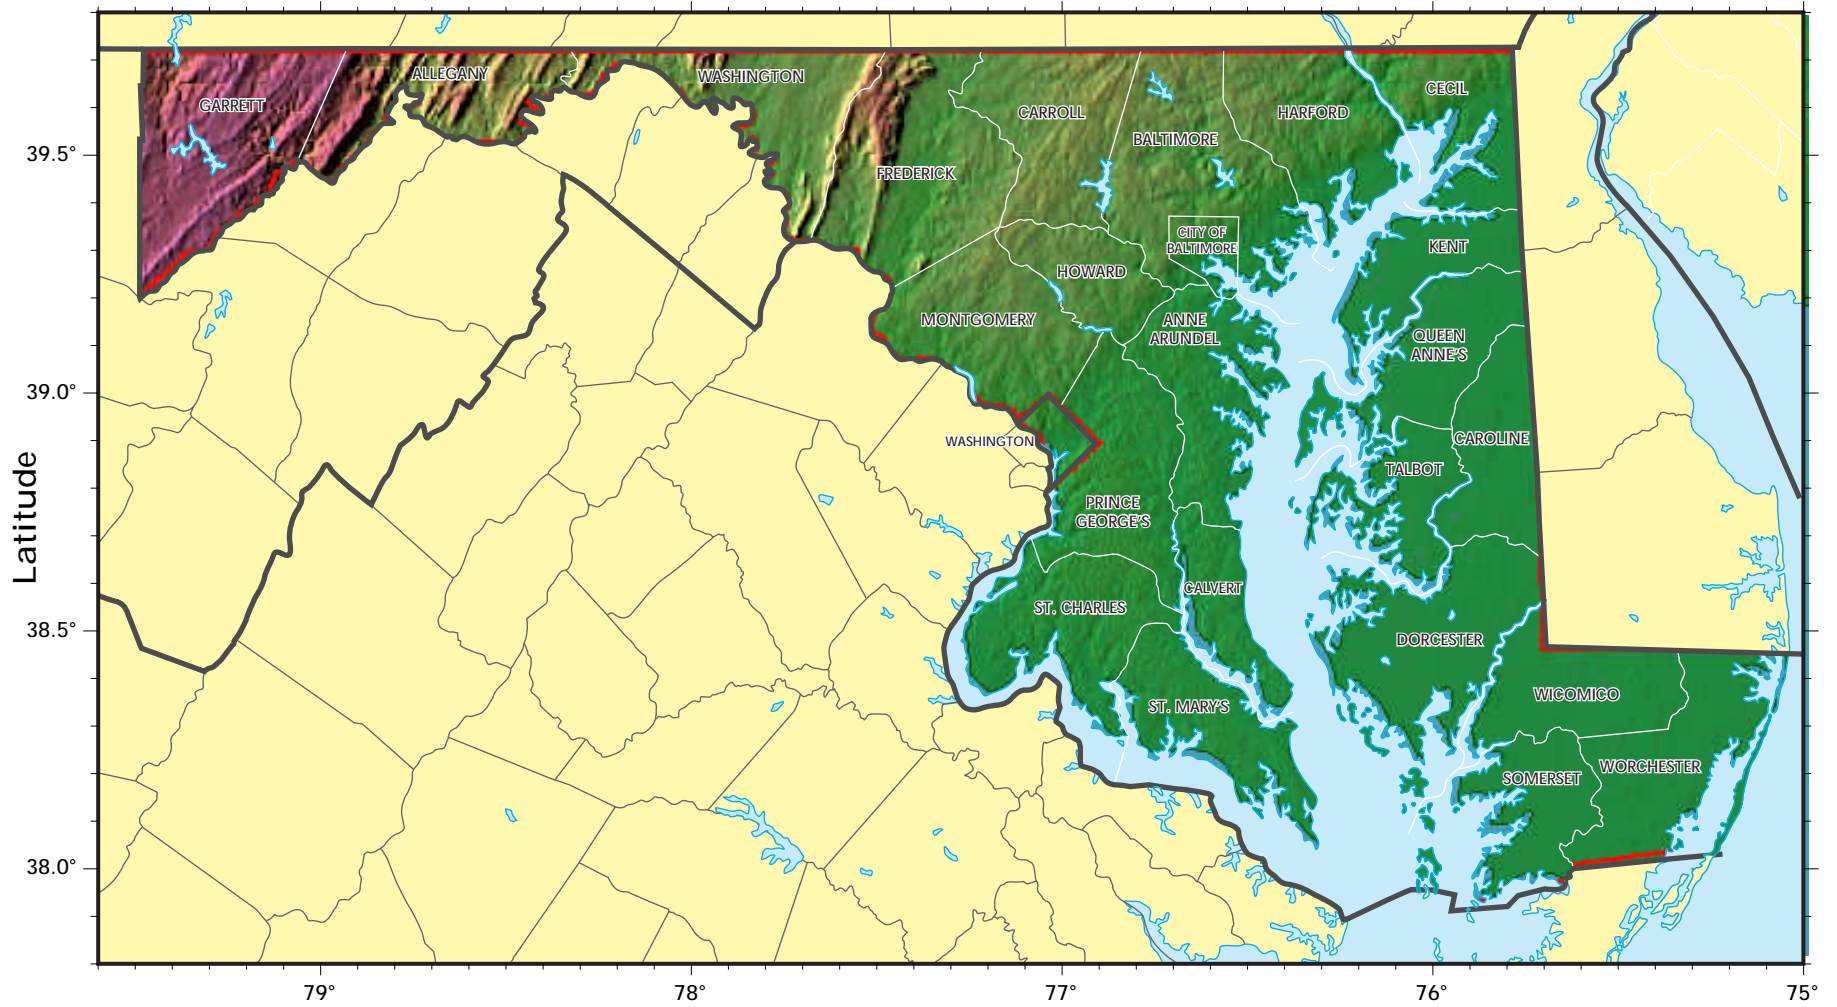

# Maryland

shaded relief model ©1995 Ray Sterner, Johns Hopkins University, Applied Physics Laboratory  
cartography ©Weller Cartographic Services Ltd.