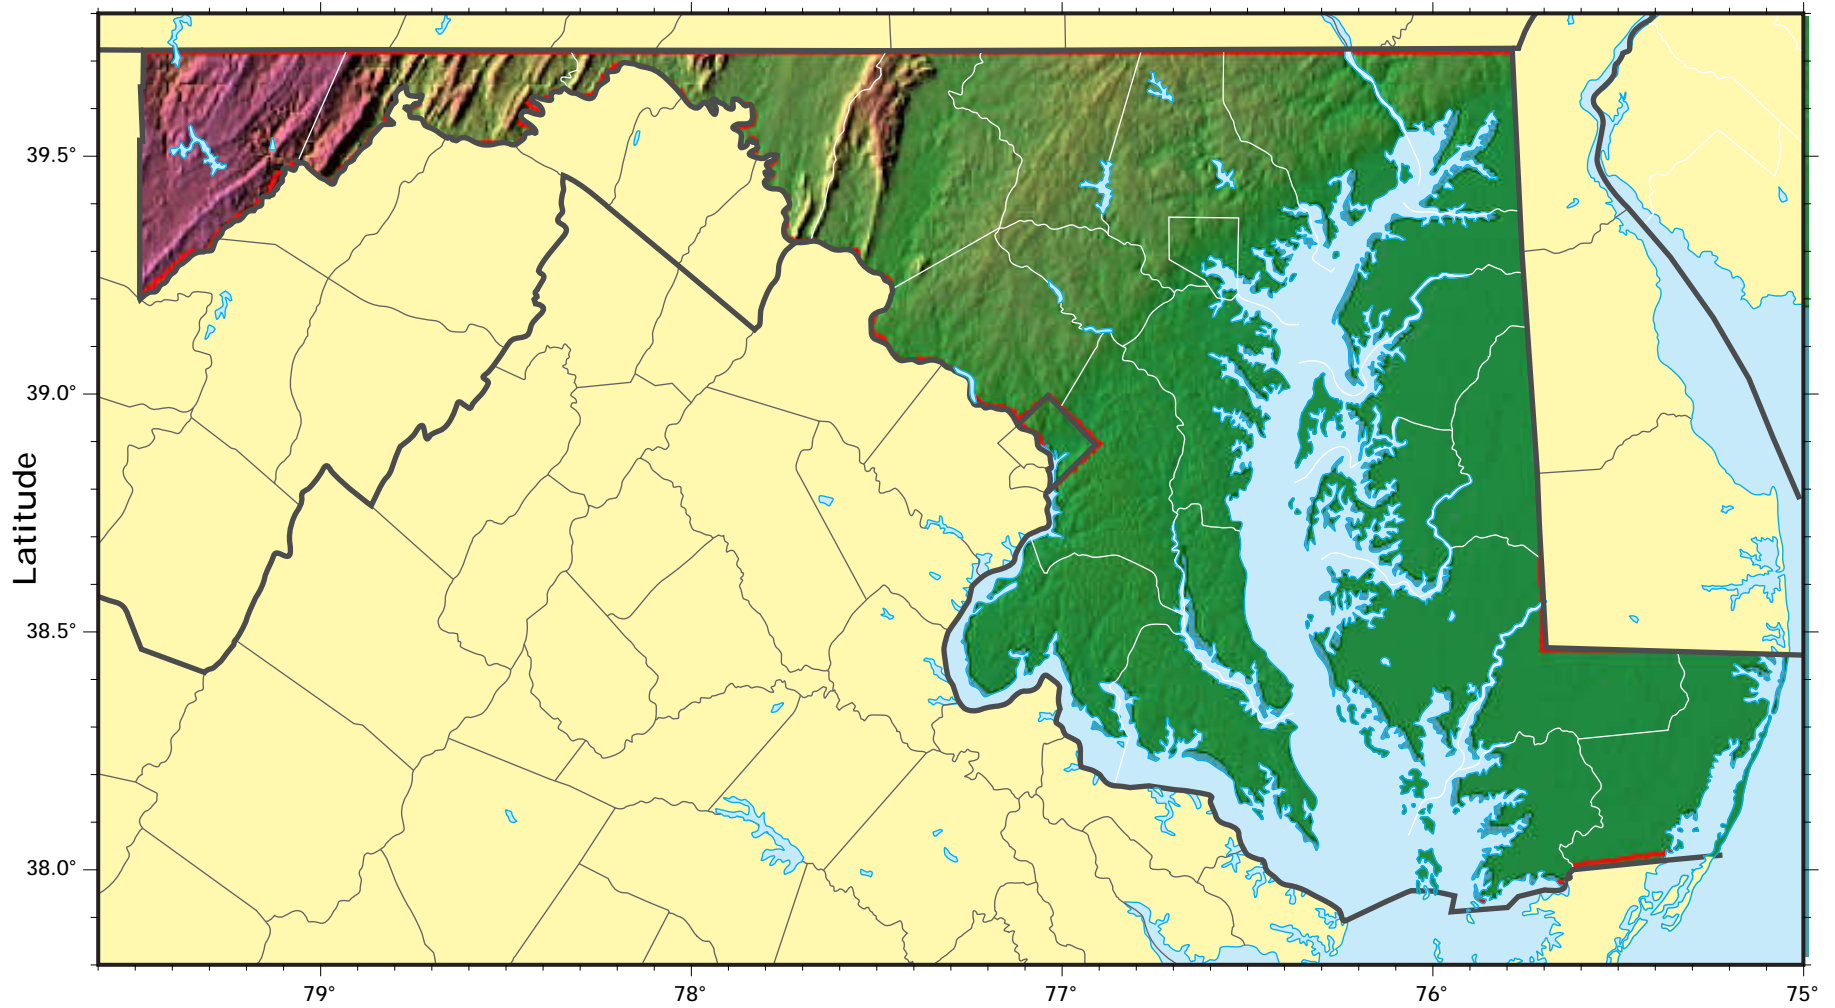

# Maryland

shaded relief model ©1995 Ray Sterner, Johns Hopkins University, Applied Physics Laboratory  
cartography ©Weller Cartographic Services Ltd.