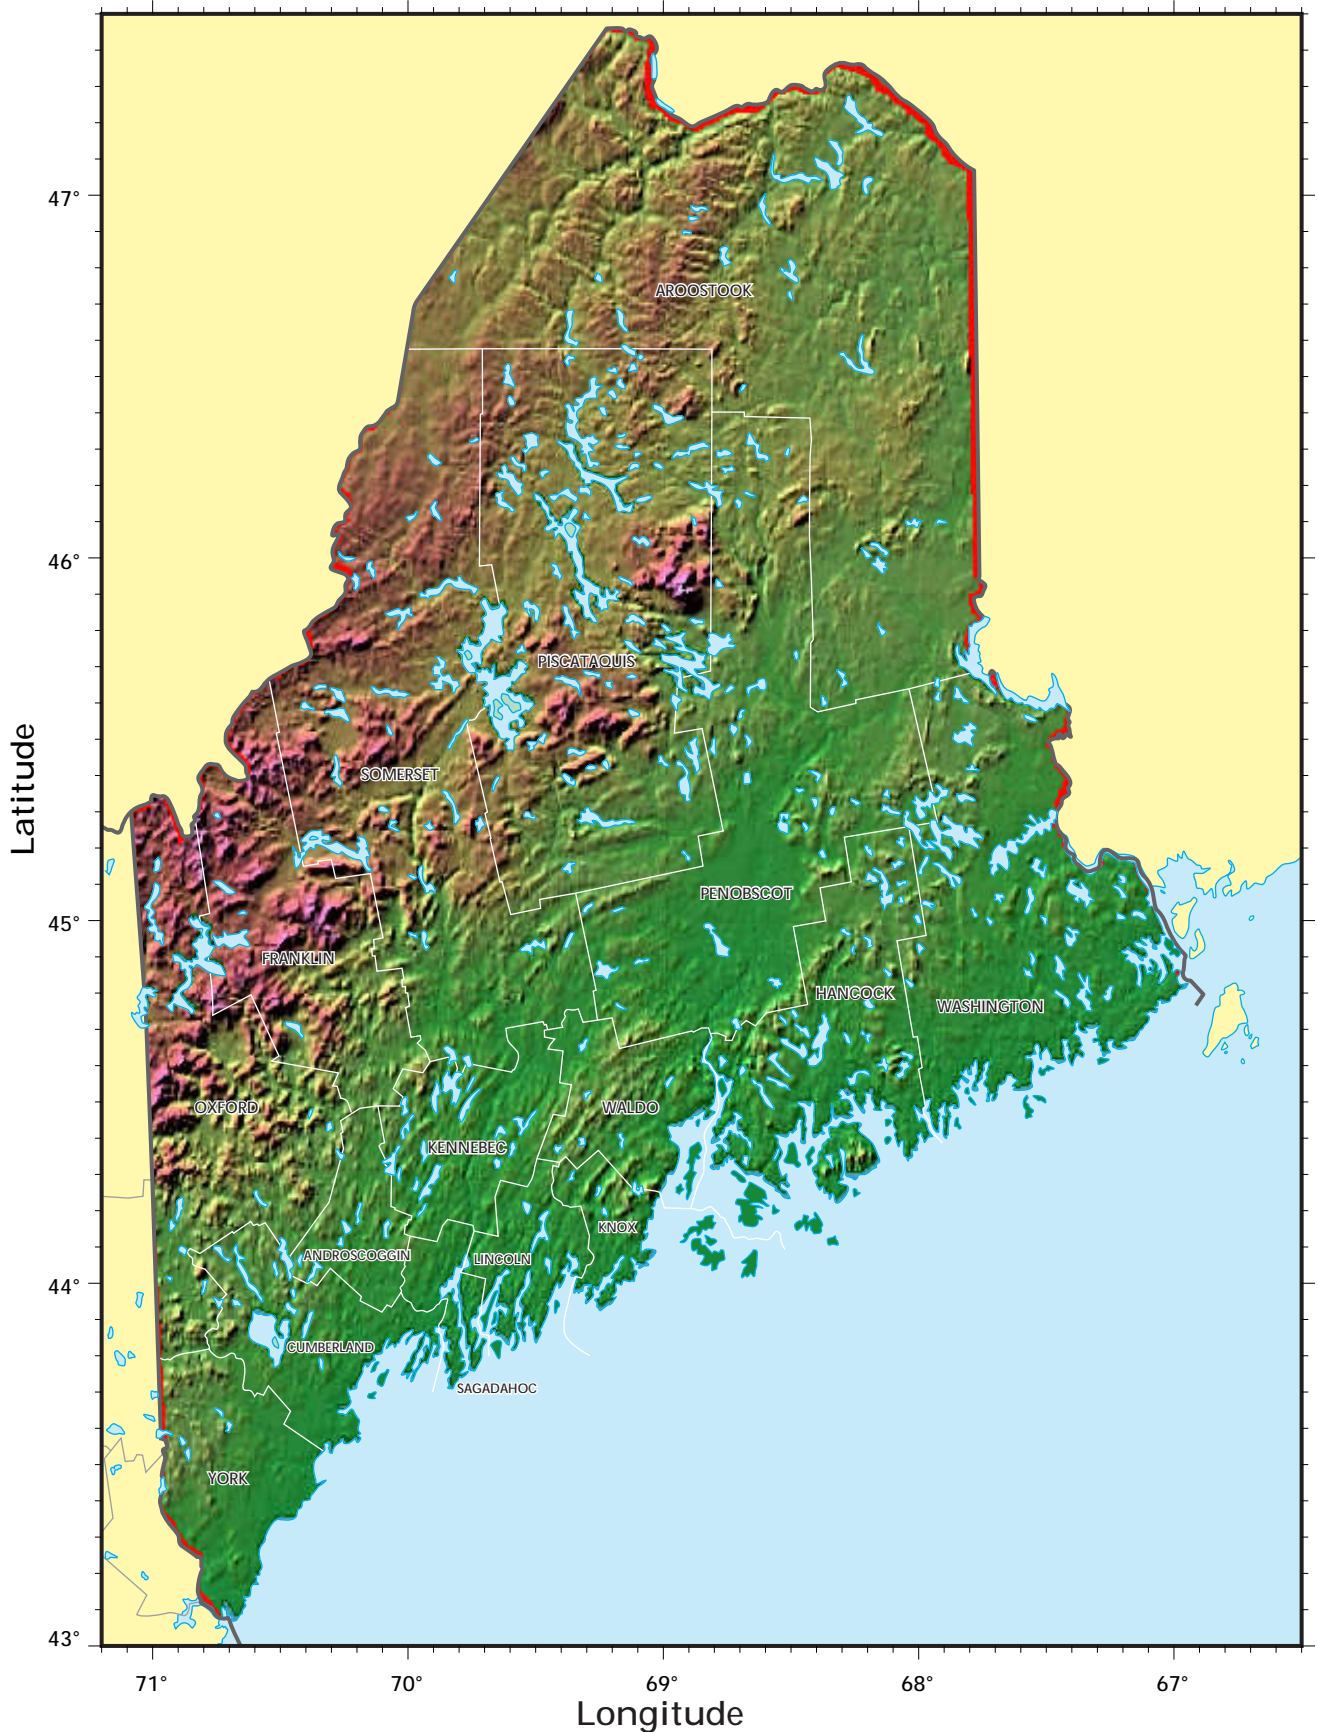

# Maine

shaded relief model ©1995 Ray Sterner, Johns Hopkins University, Applied Physics Laboratory  
cartography ©Weller Cartographic Services Ltd.