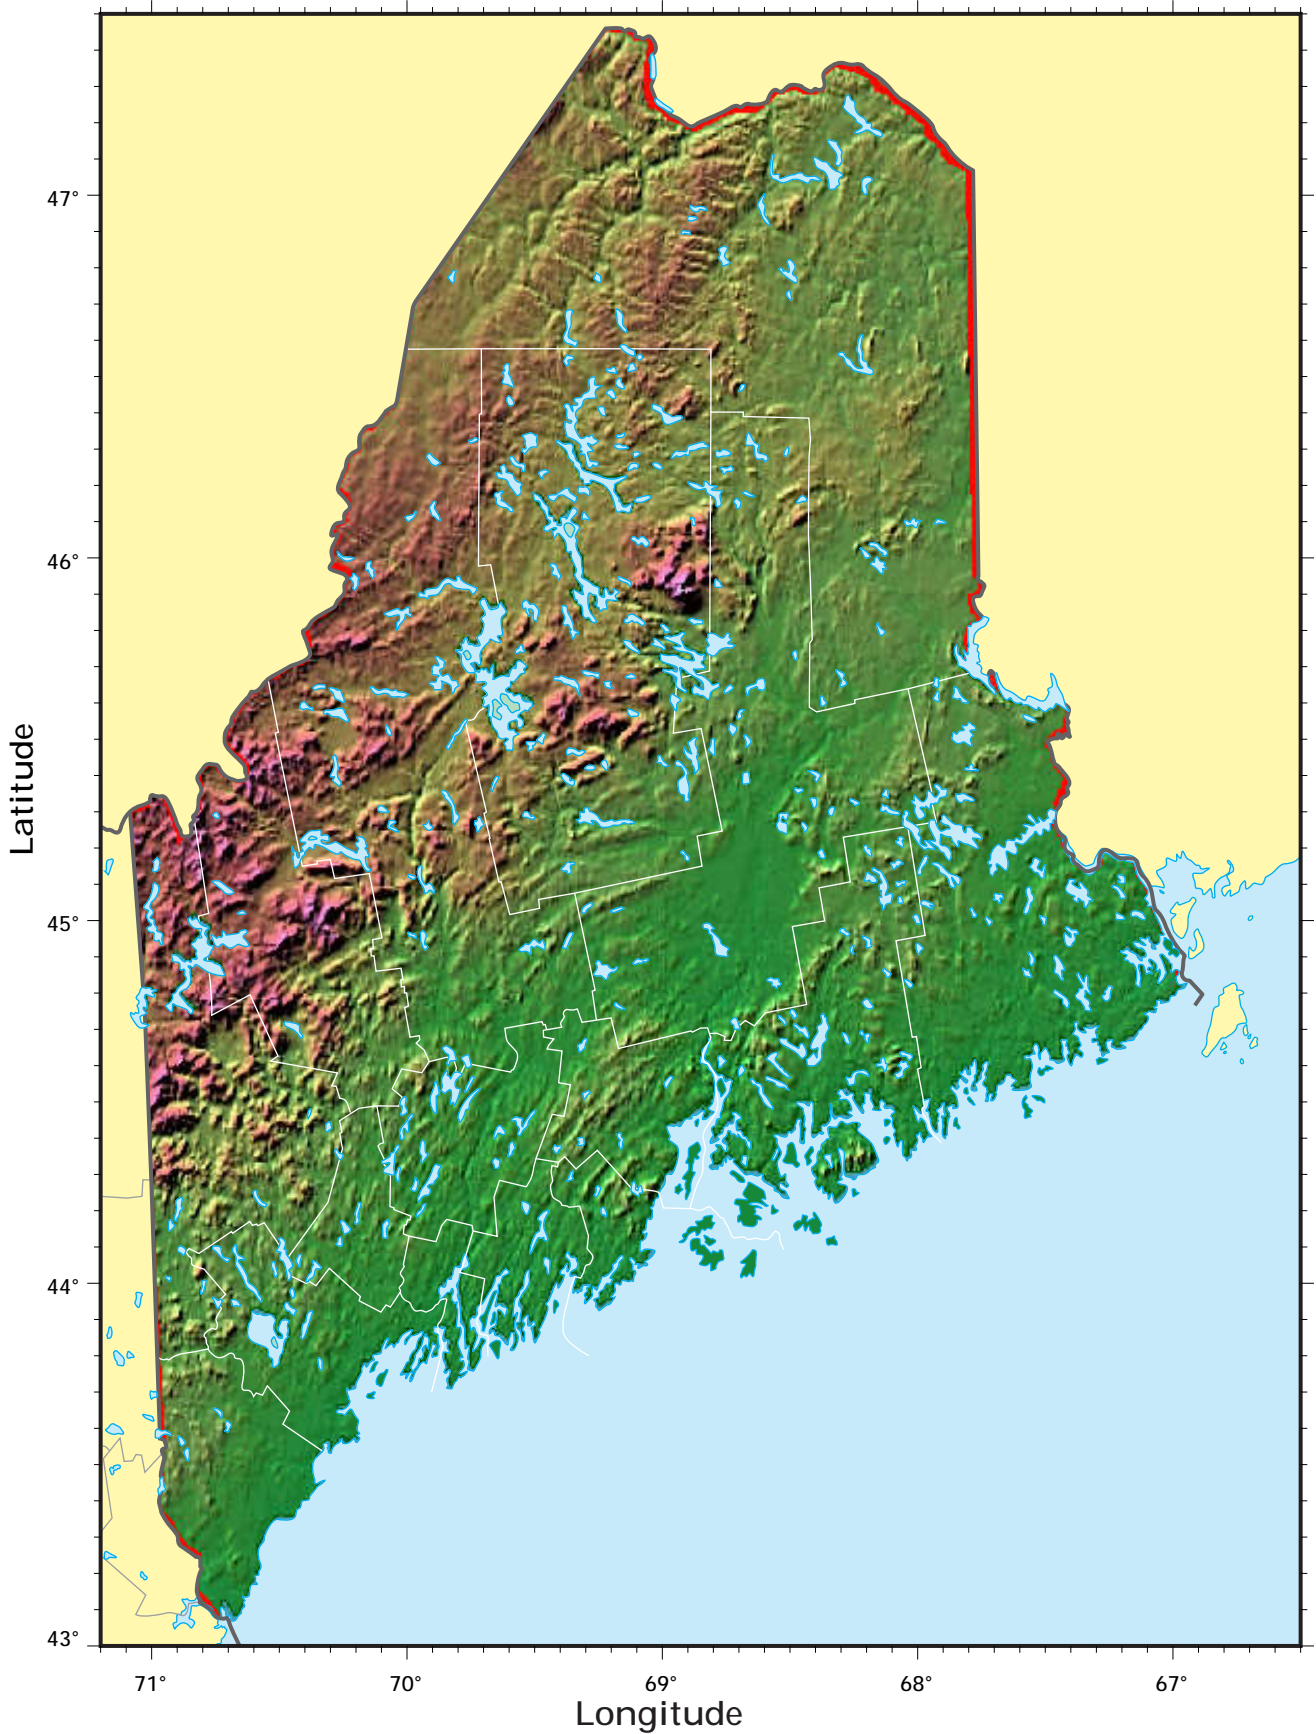

Maine

shaded relief model ©1995 Ray Sterner, Johns Hopkins University, Applied Physics Laboratory
cartography ©Weller Cartographic Services Ltd.