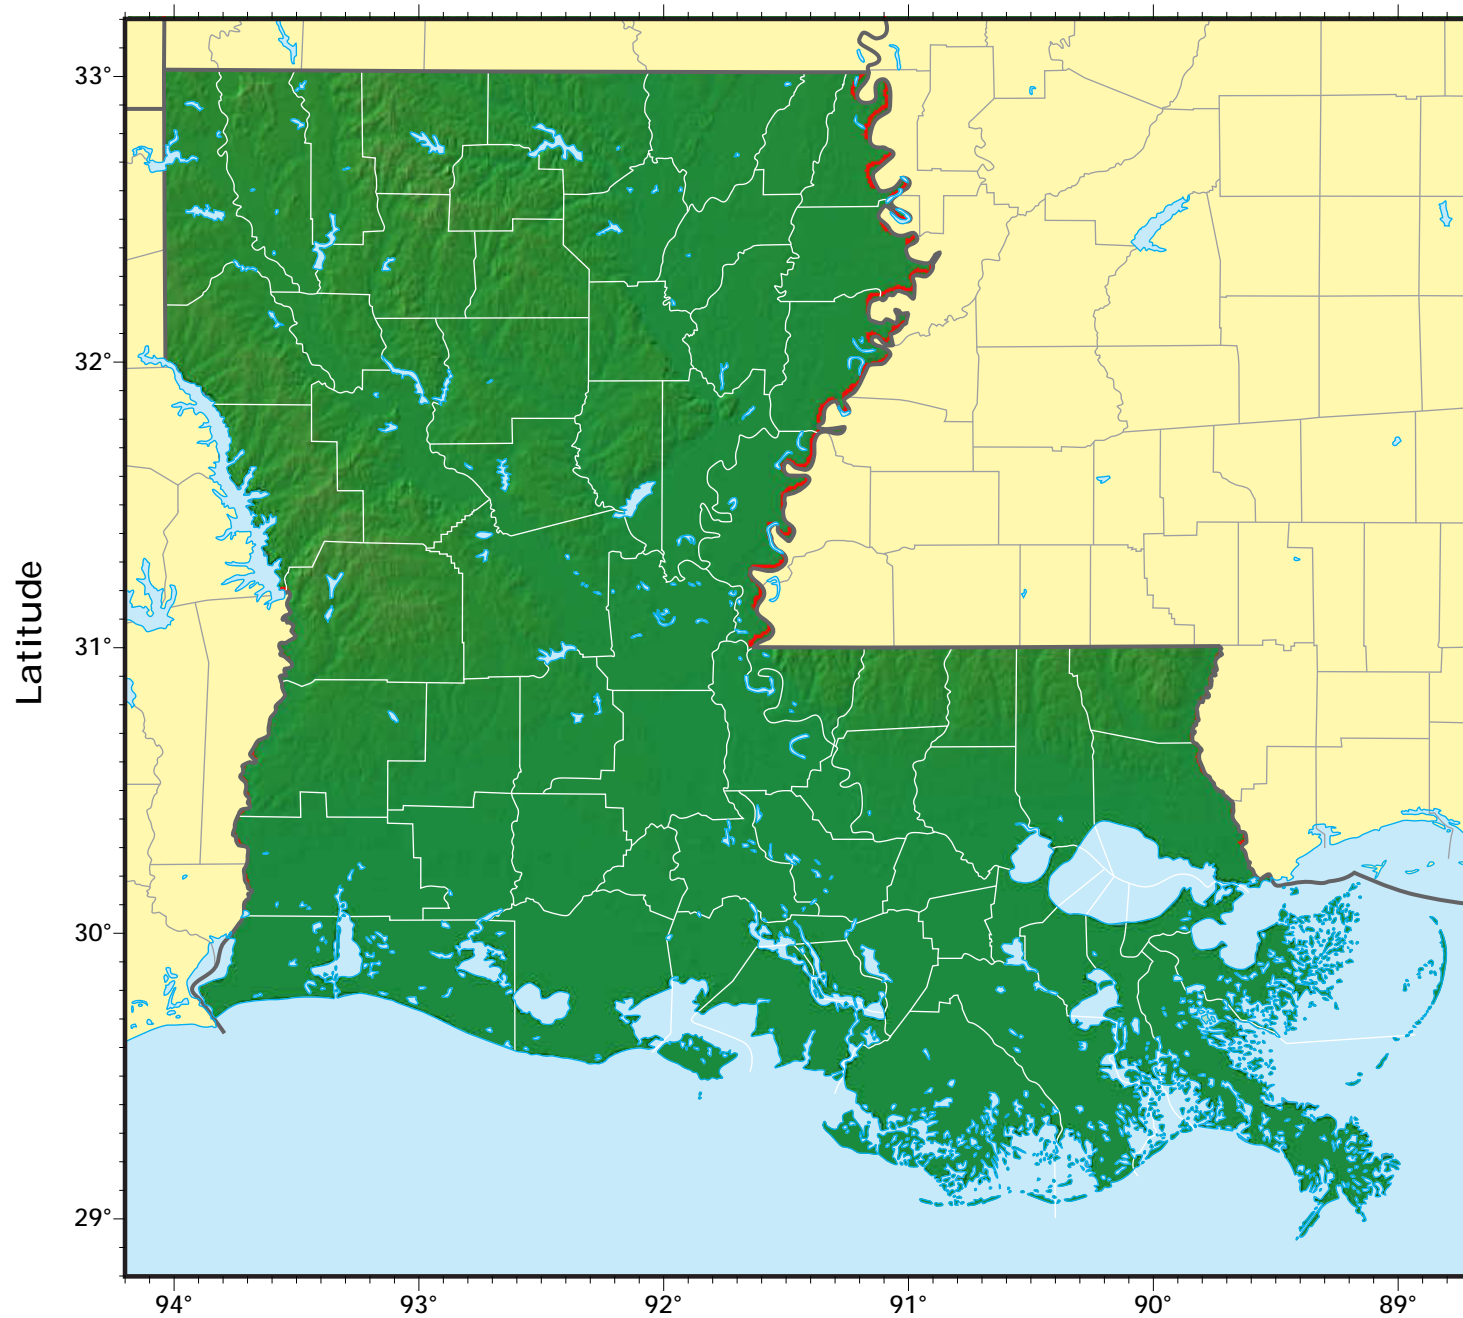

Louisiana

shaded relief model ©1995 Ray Sterner, Johns Hopkins University, Applied Physics Laboratory
cartography ©Weller Cartographic Services Ltd.