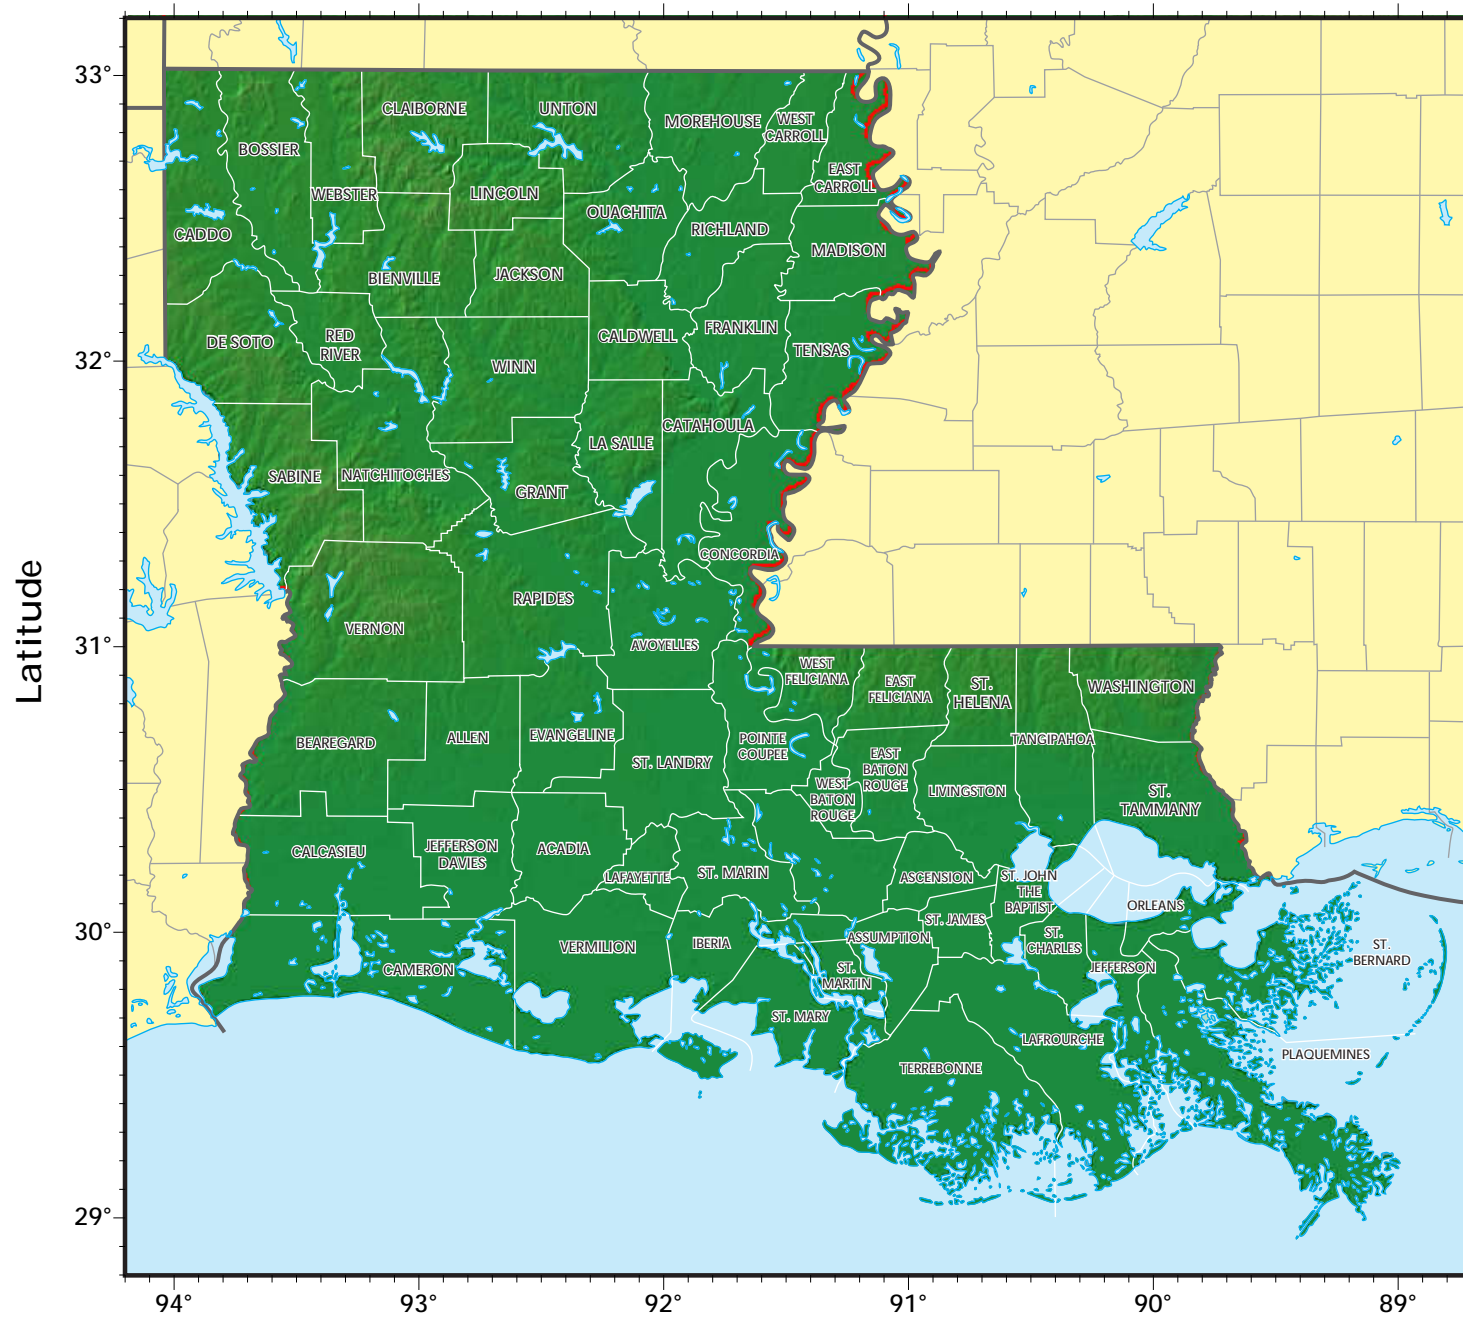

Louisiana

shaded relief model ©1995 Ray Sterner, Johns Hopkins University, Applied Physics Laboratory
cartography ©Weller Cartographic Services Ltd.