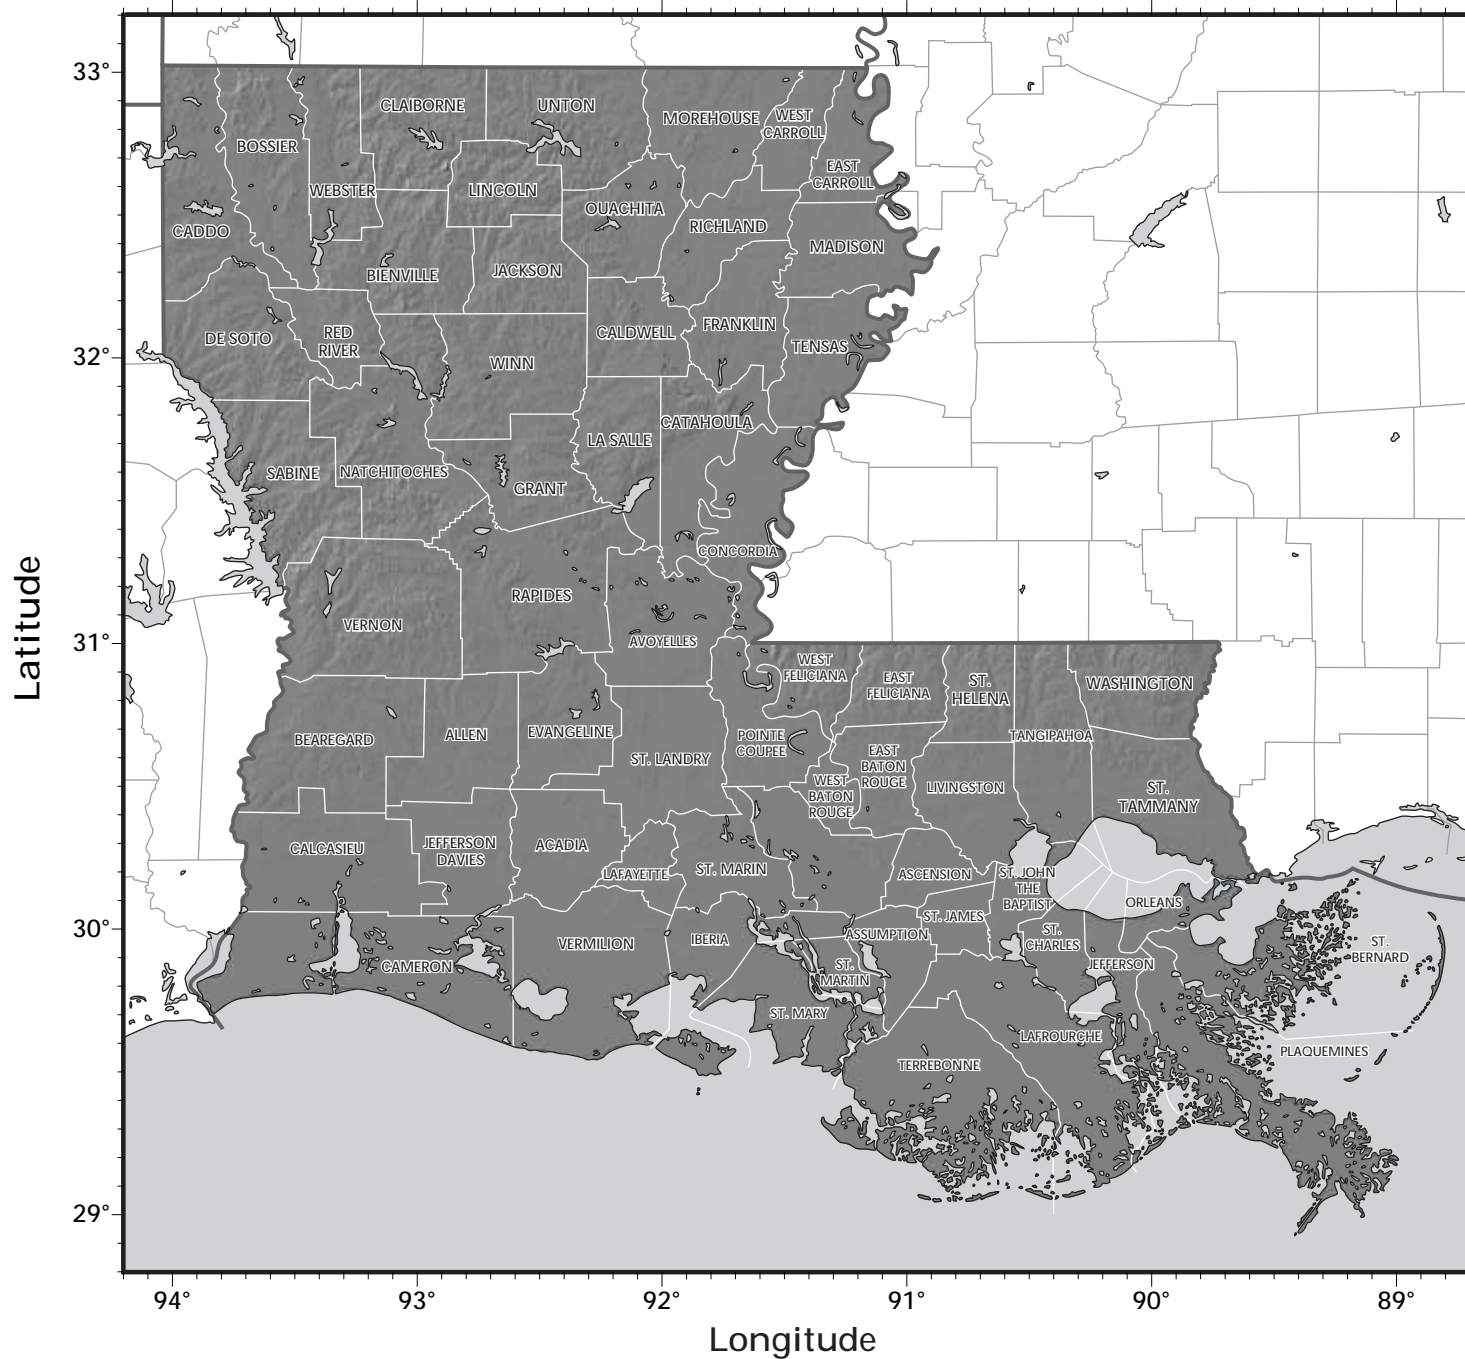

Louisiana

shaded relief model ©1995 Ray Sterner, Johns Hopkins University, Applied Physics Laboratory
cartography ©Weller Cartographic Services Ltd.