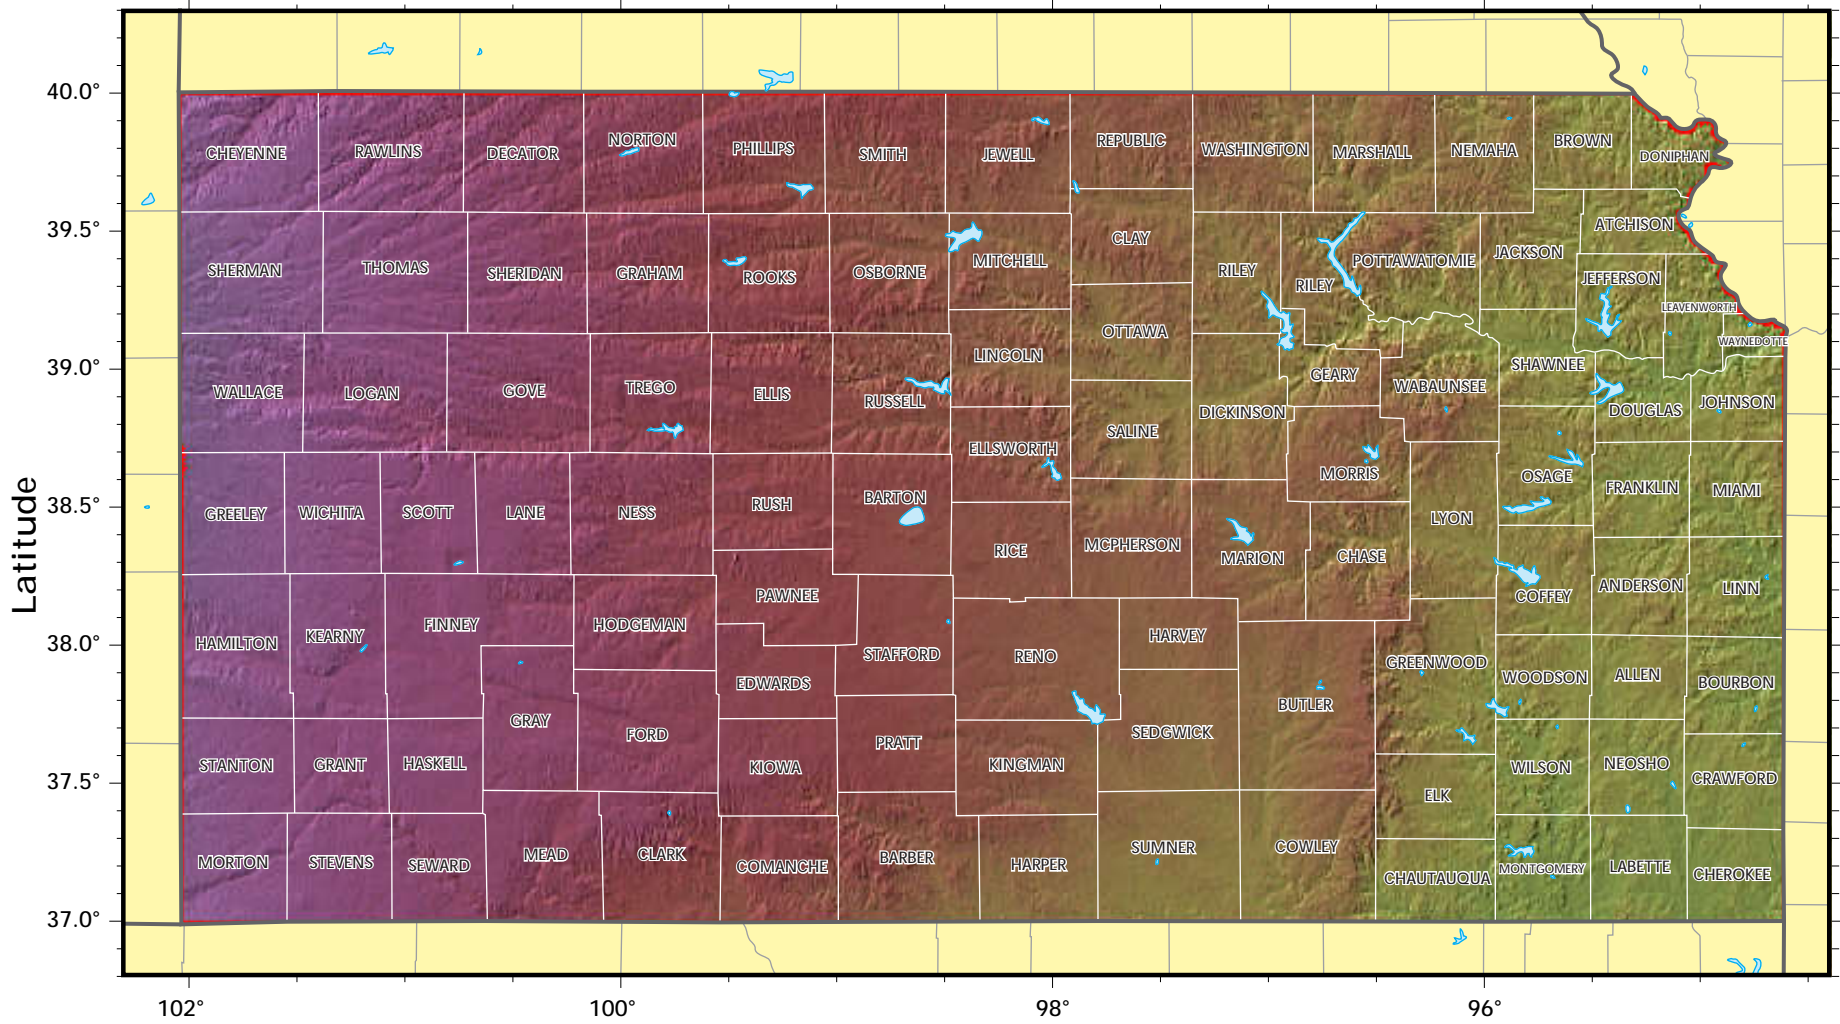

Kansas

shaded relief model ©1995 Ray Sterner, Johns Hopkins University, Applied Physics Laboratory
cartography ©Weller Cartographic Services Ltd.