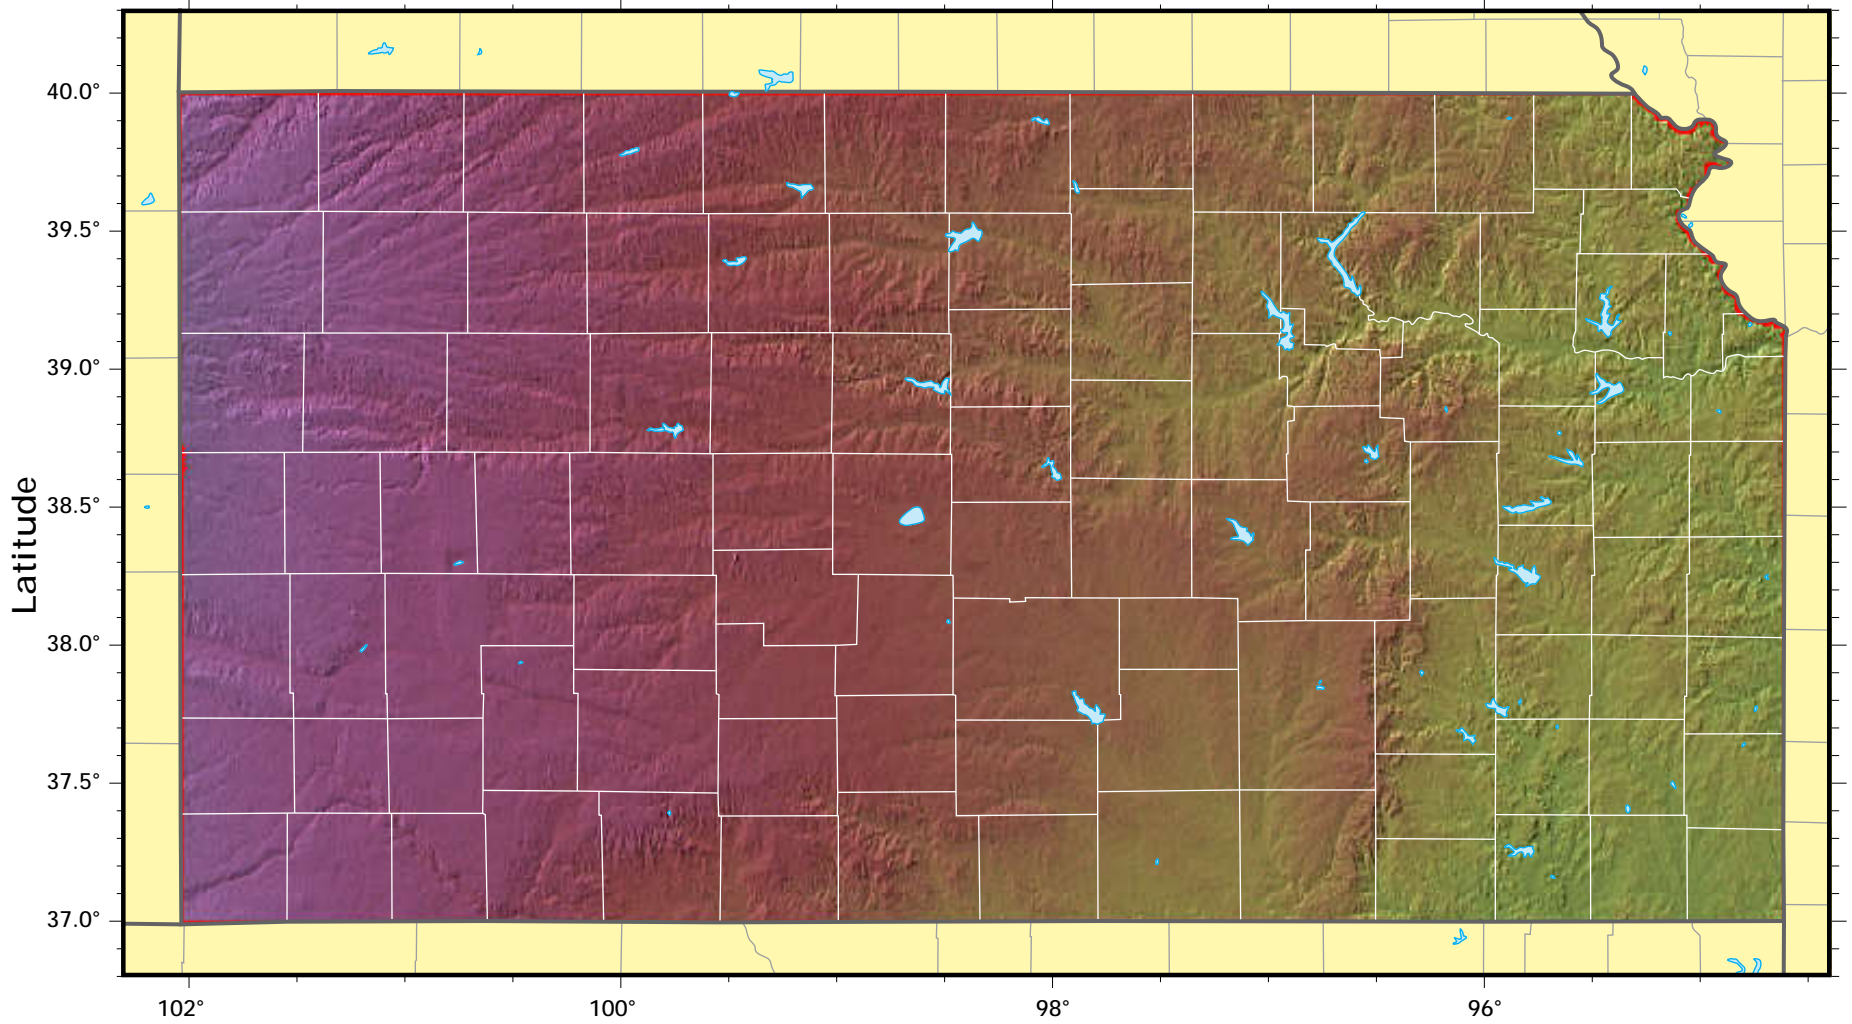

Kansas

shaded relief model ©1995 Ray Sterner, Johns Hopkins University, Applied Physics Laboratory
cartography ©Weller Cartographic Services Ltd.