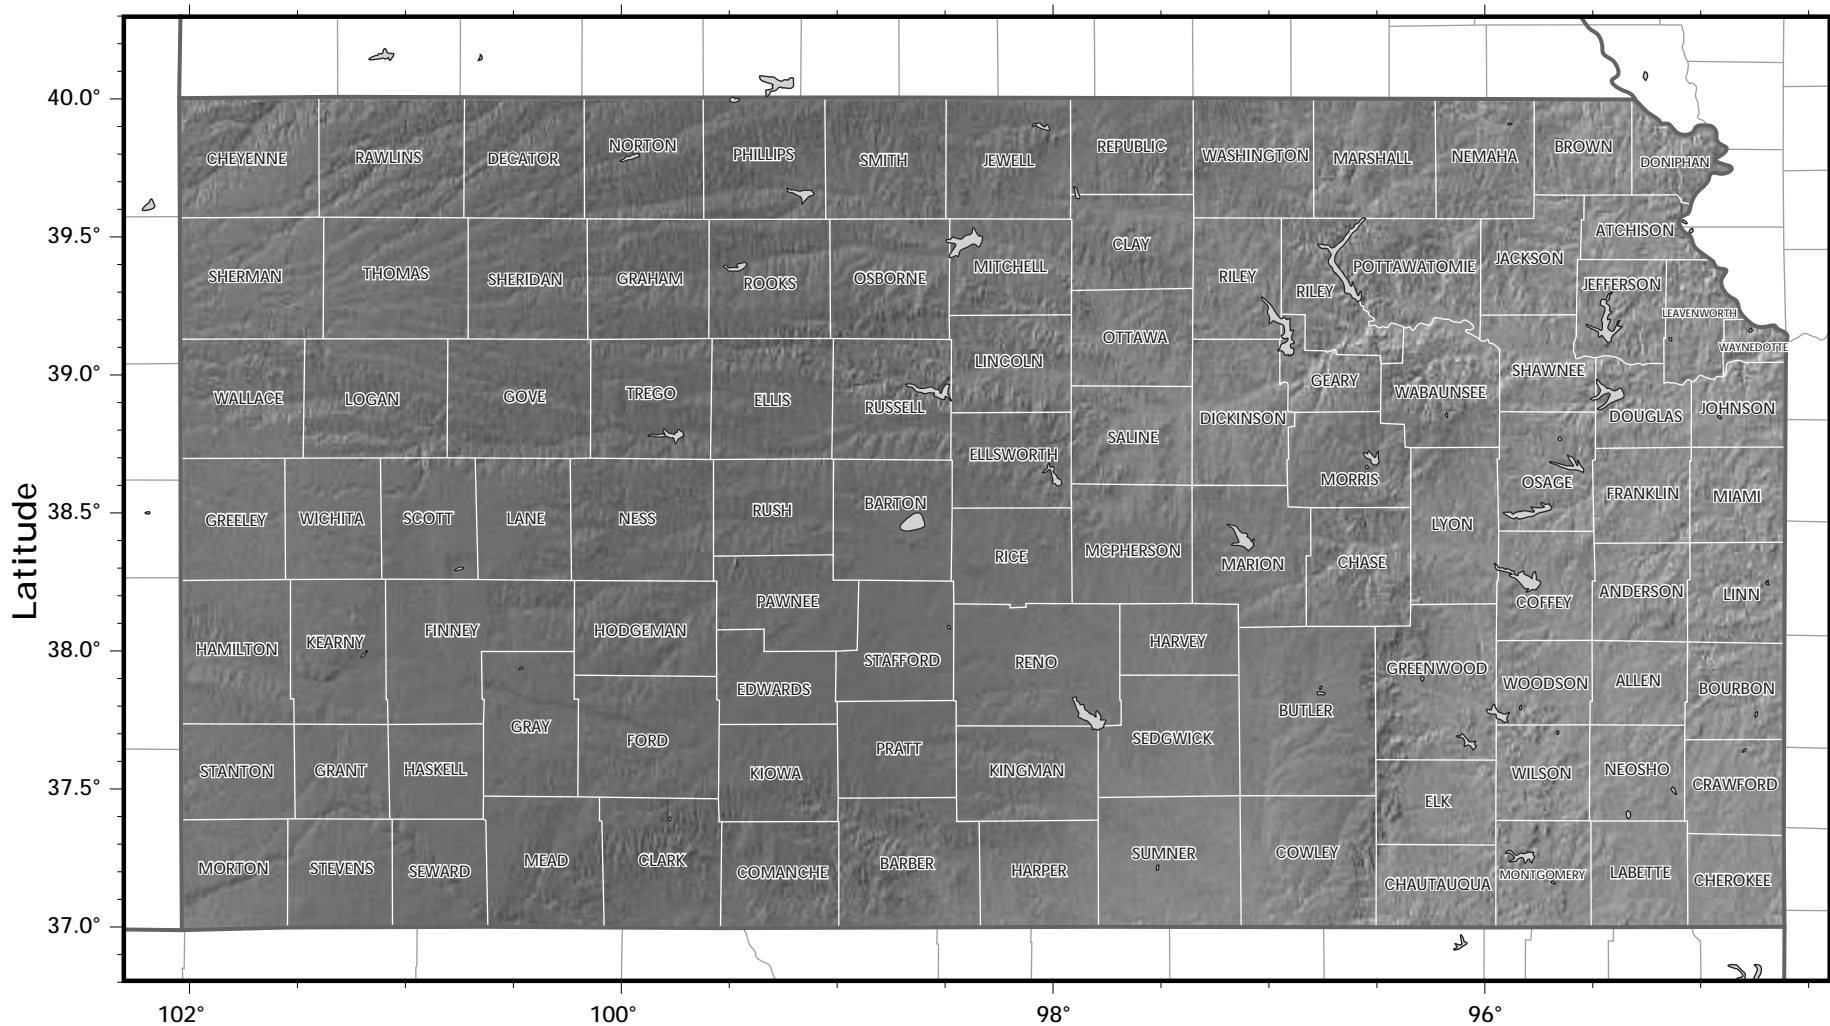

Kansas

shaded relief model ©1995 Ray Sterner, Johns Hopkins University, Applied Physics Laboratory
cartography ©Weller Cartographic Services Ltd.