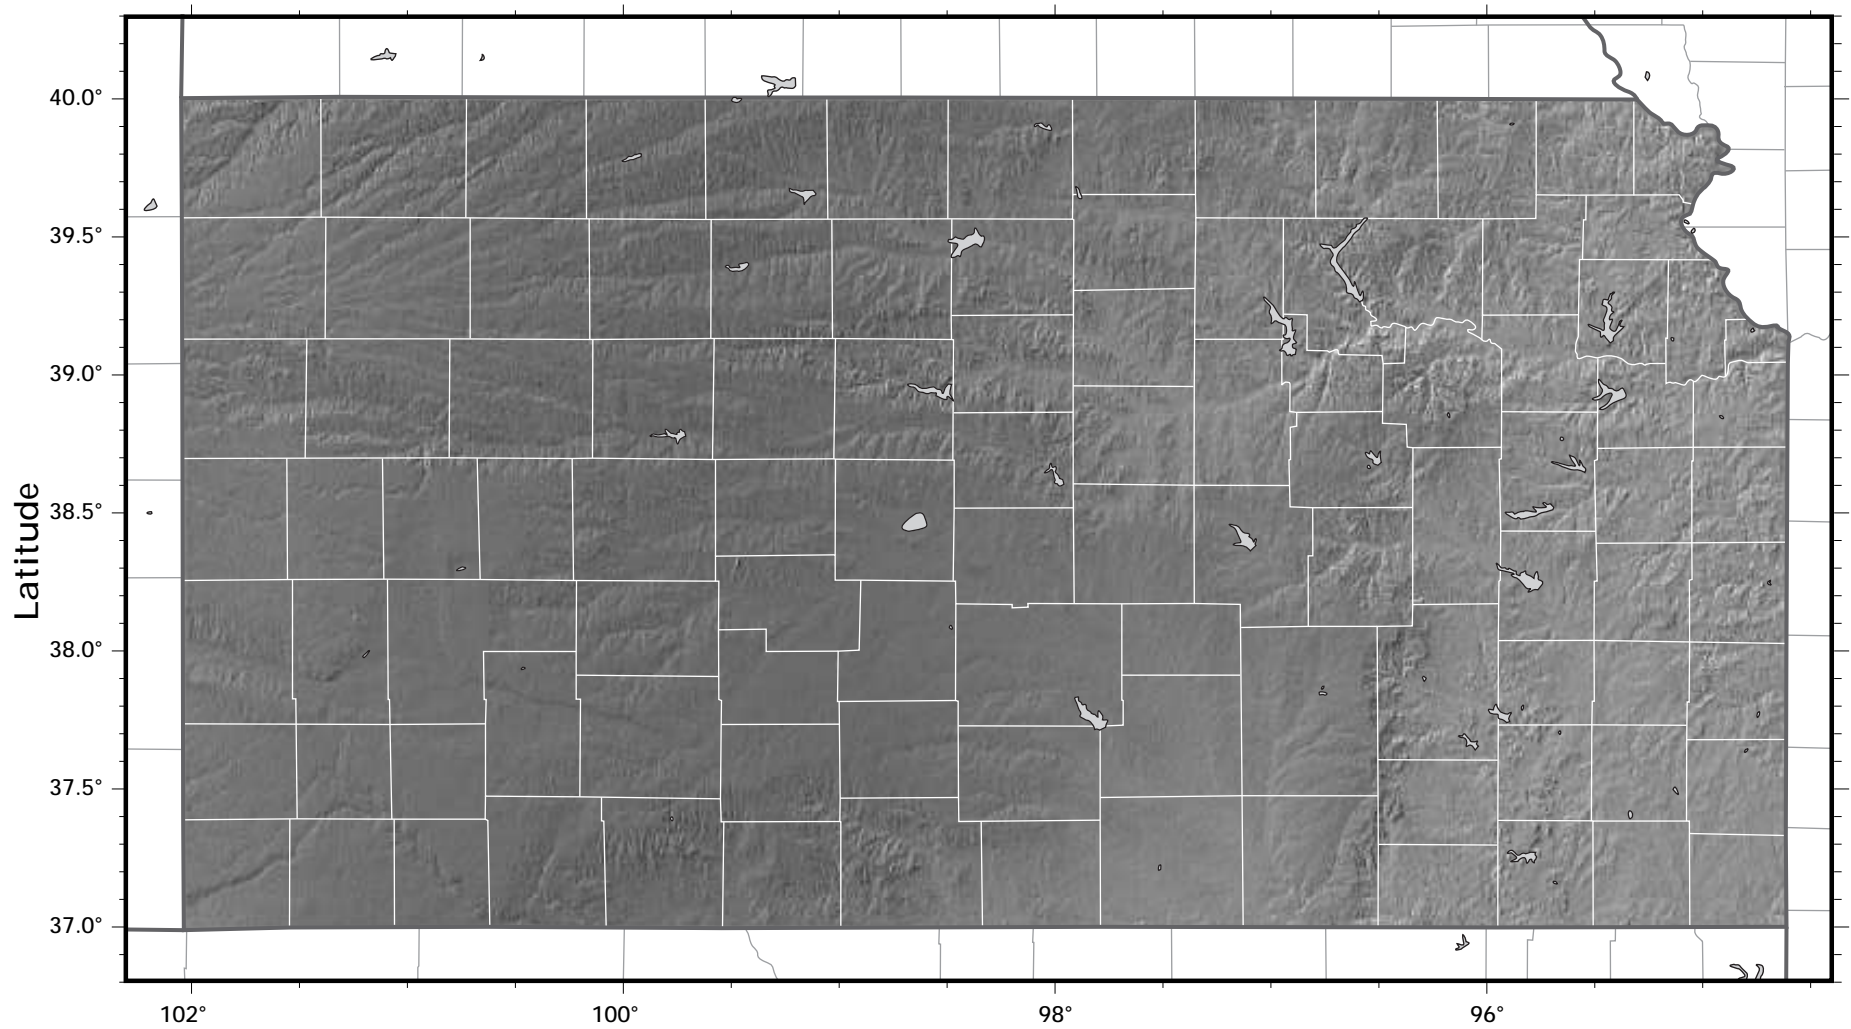

Kansas

shaded relief model ©1995 Ray Sterner, Johns Hopkins University, Applied Physics Laboratory
cartography ©Weller Cartographic Services Ltd.